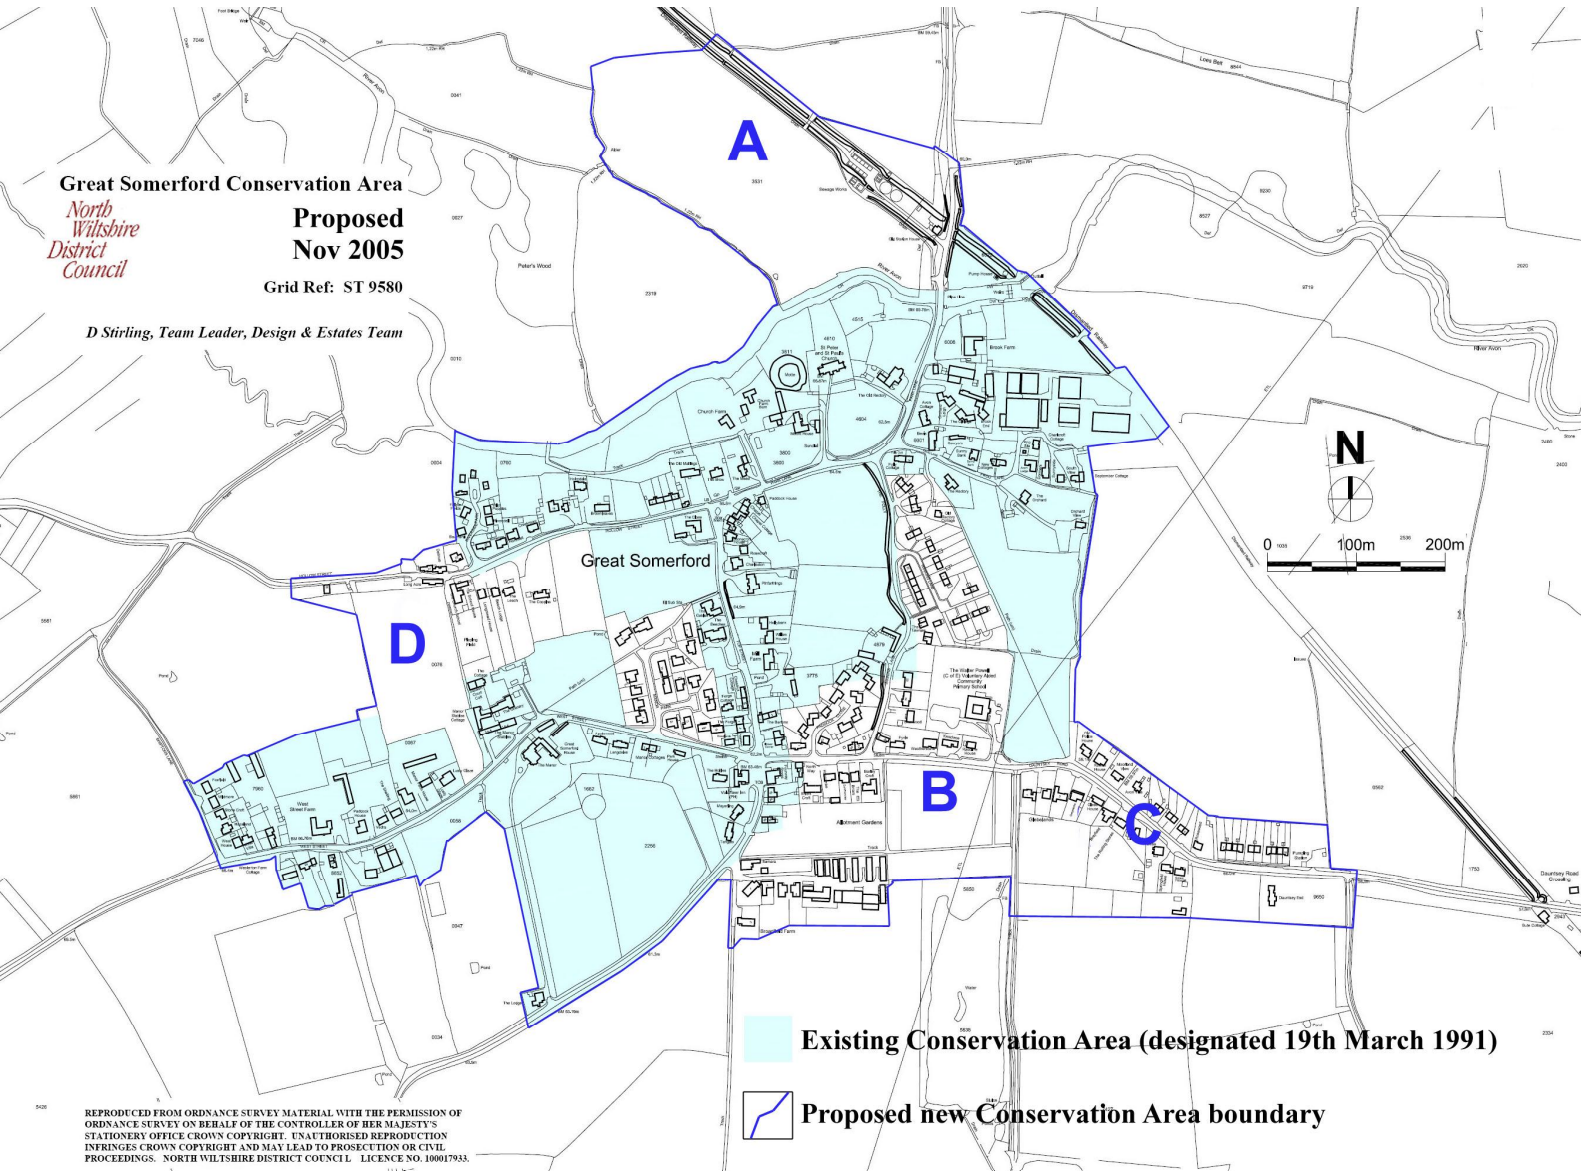

Great Somerford Conservation Area

*North
Wiltshire
District
Council*

**Proposed
Nov 2005**

Grid Ref: ST 9580

D Stirling, Team Leader, Design & Estates Team

Existing Conservation Area (designated 19th March 1991)

Proposed new Conservation Area boundary