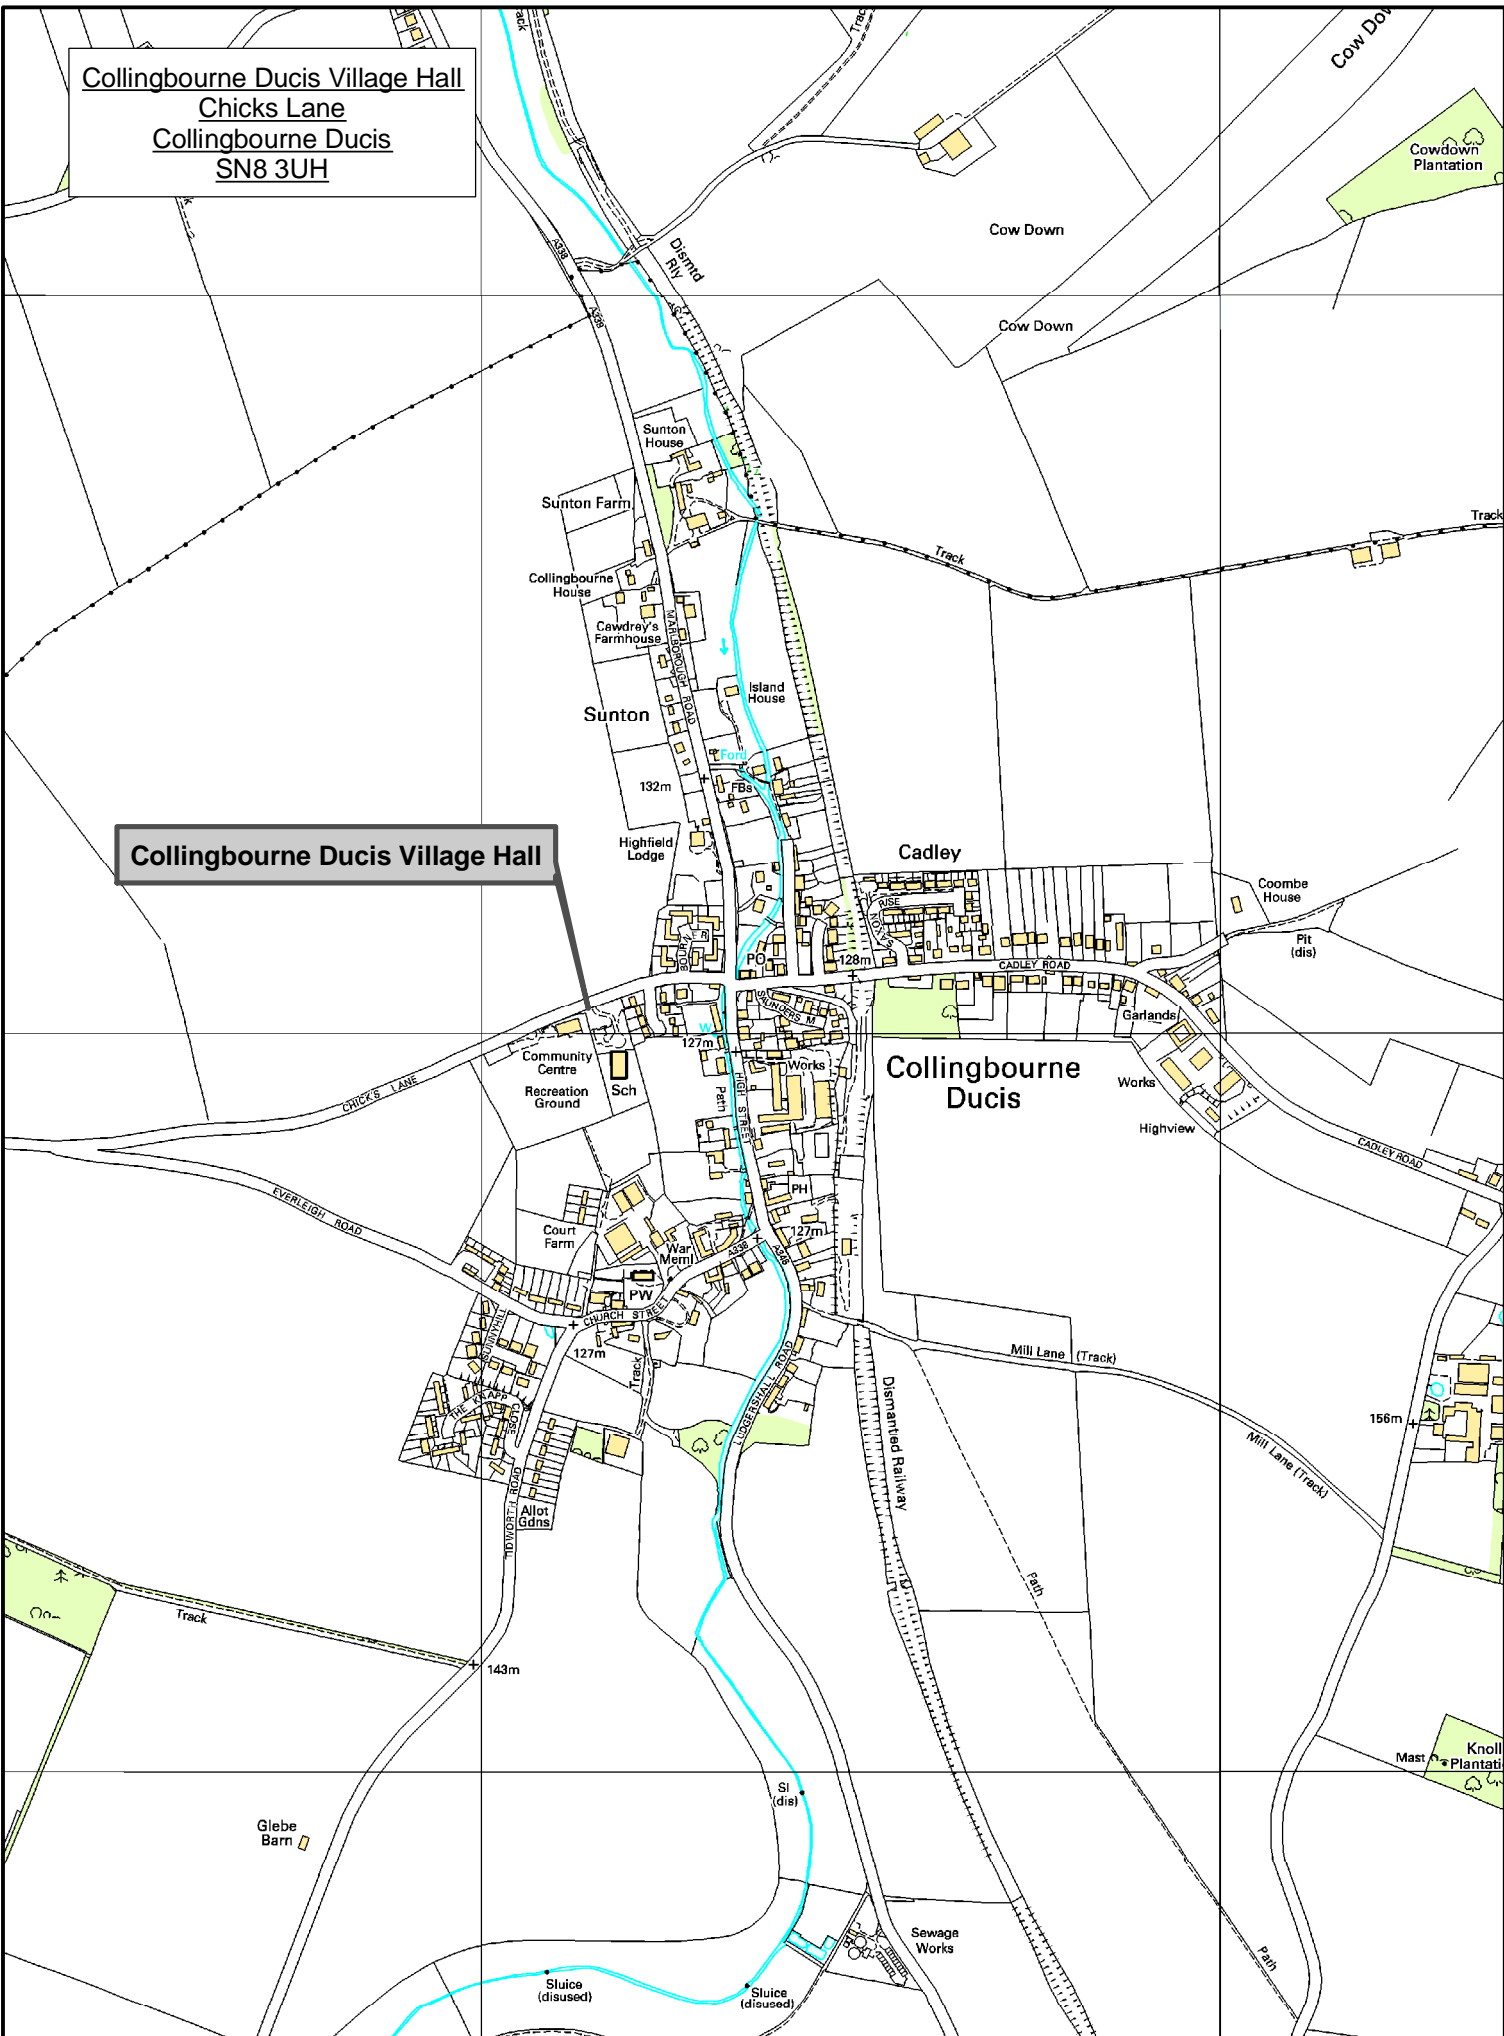

Collingbourne Ducis Village Hall
Chicks Lane
Collingbourne Ducis
SN8 3UH

Collingbourne Ducis Village Hall

Reproduced from Ordnance Survey mapping with permission of the controller of her majesty's stationary office ©Crown Copyright
Unauthorised reproduction infringes copyright and may lead to prosecution or civil proceedings. Wiltshire Council 100049050 2010