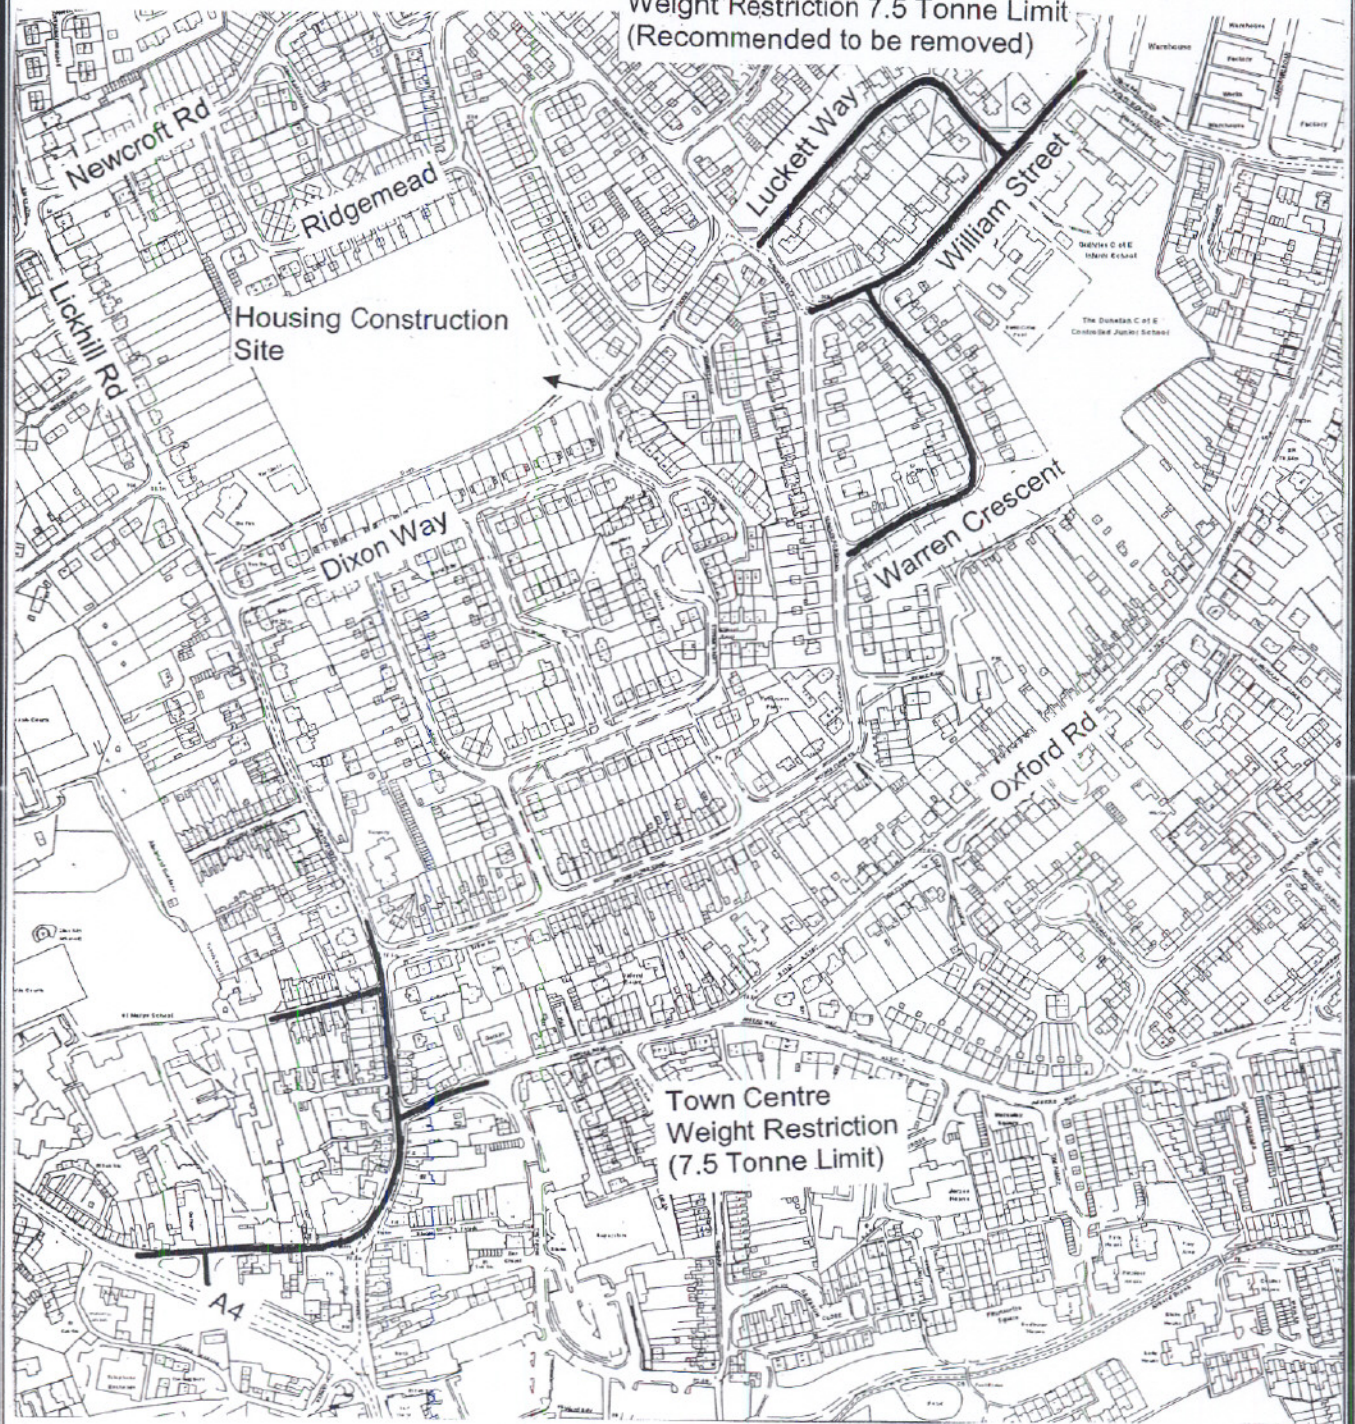

Weight Restriction 7.5 Tonne Limit
(Recommended to be removed)

Town Centre
Weight Restriction
(7.5 Tonne Limit)

REGULATORY COMMITTEE

DATE

2nd FEBRUARY, 2005

CALNE: WILLIAM STREET AND LUCKETT WAY – TRAFFIC REGULATION ORDER

Not to scale