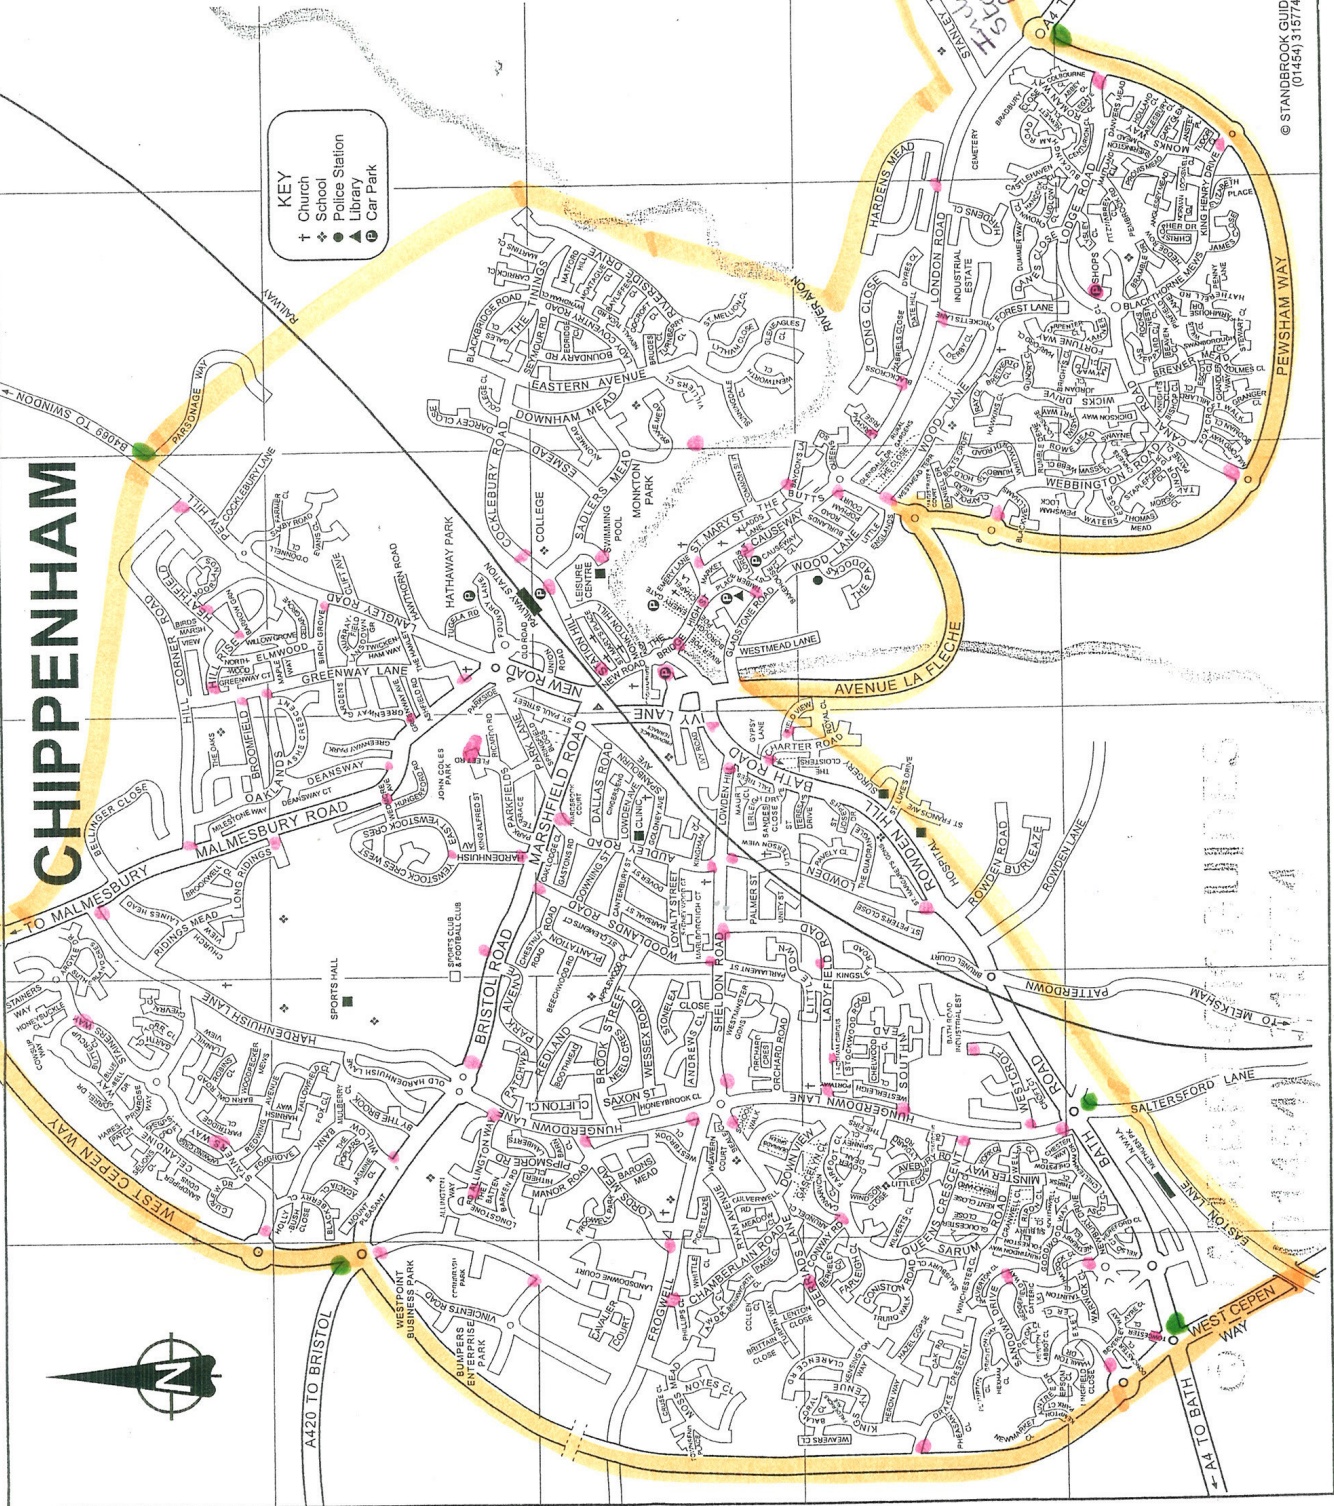

CHIPPENHAM

A B C D E F

KEY
Church
School
Police Station
Library
Car Park

1 2 3 4 5

Large Sign main routes in 6
Small Sign 83.