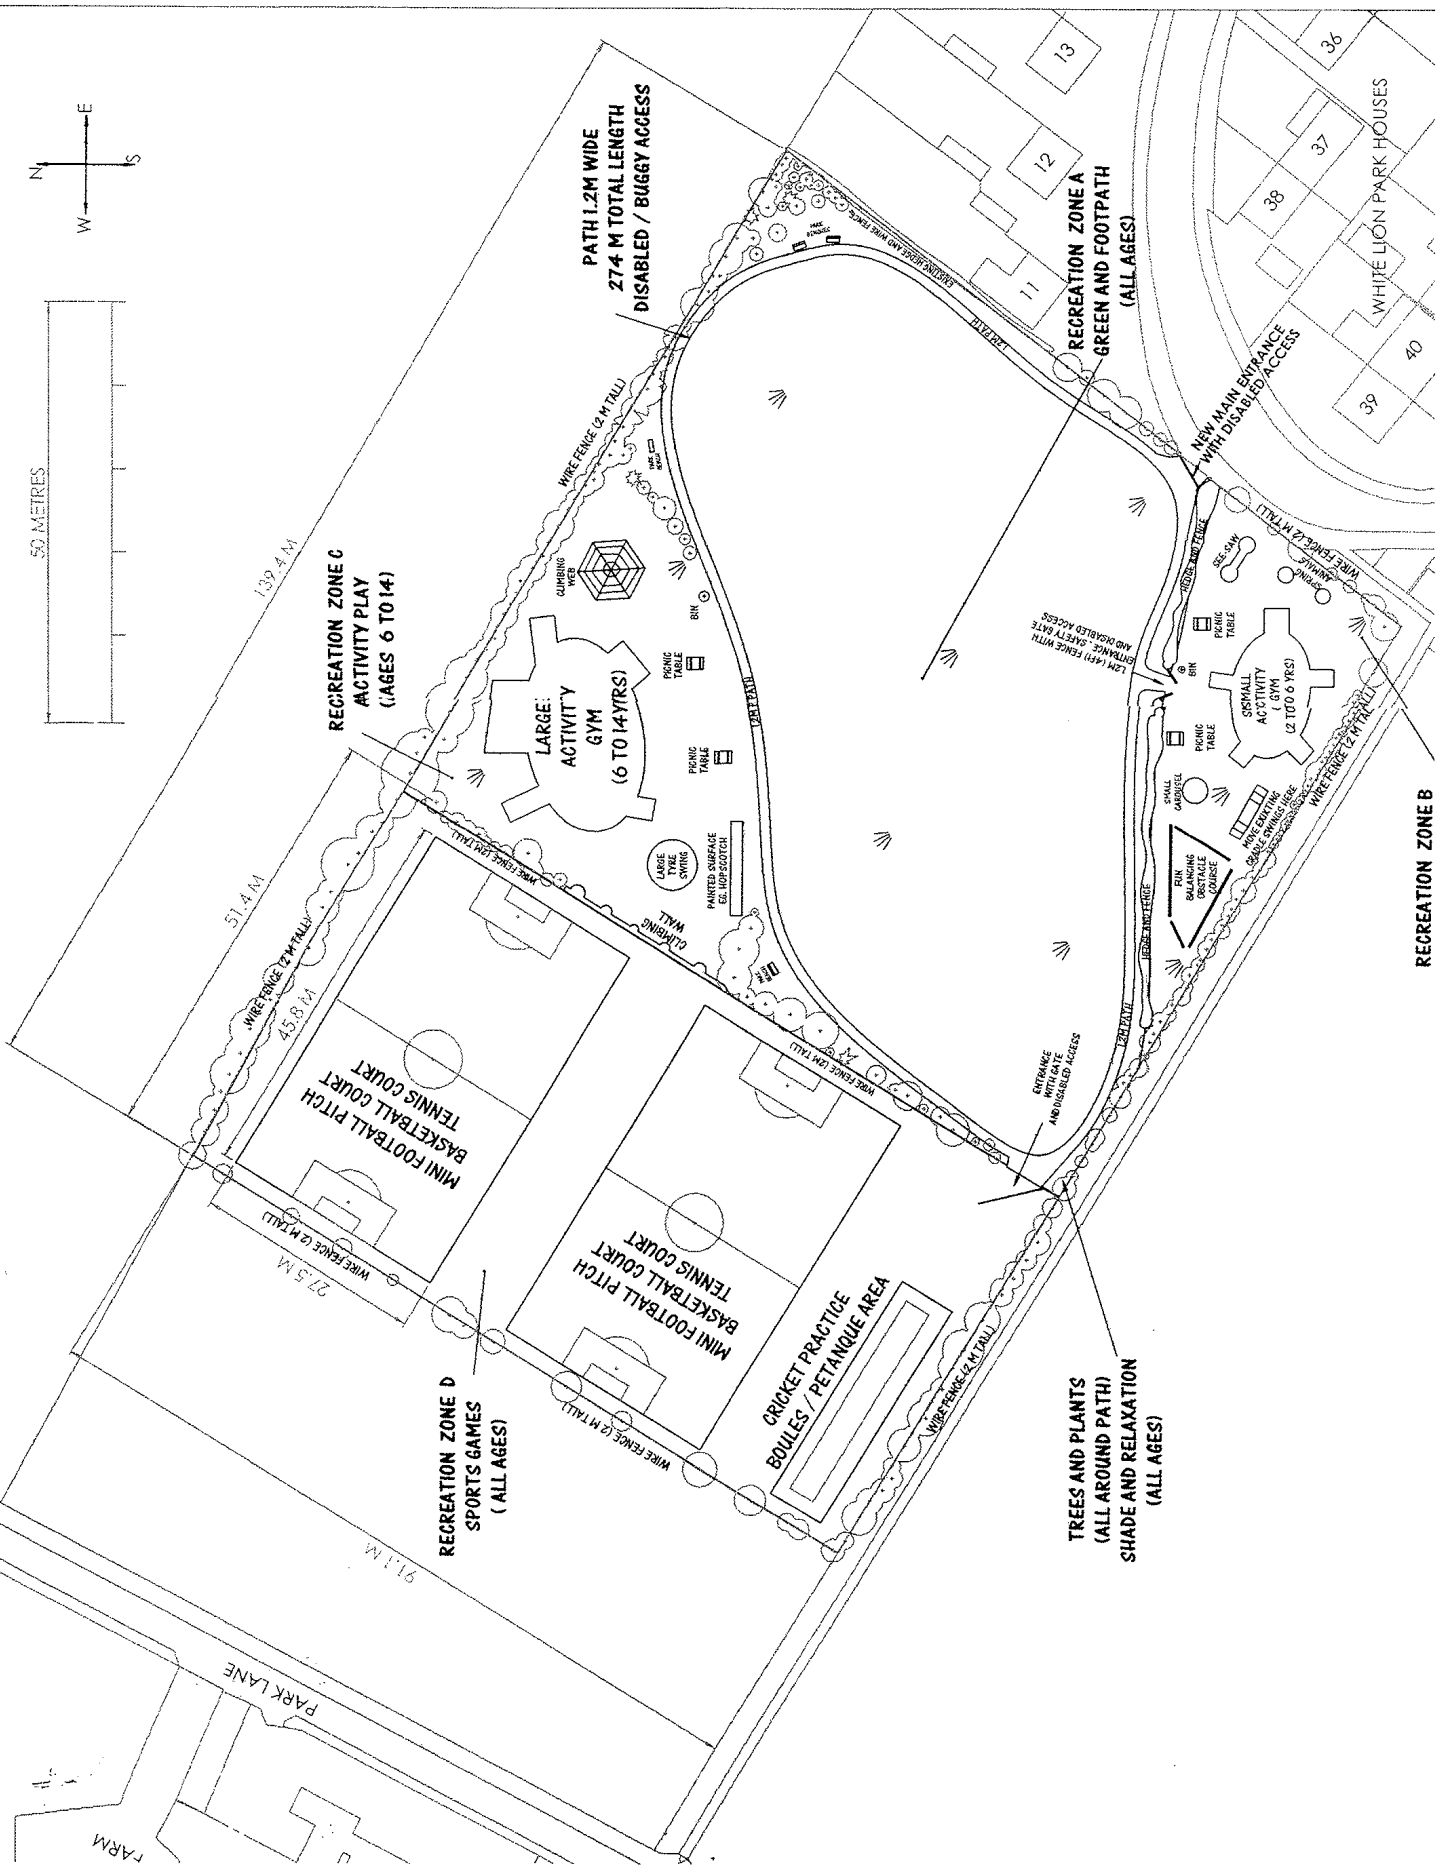

PROPOSED DEVELOPMENT OF WHITE LION PARK RECREATION FIELD

DRAWING OF
 WHITE LION PARK RECREATION AR
 DRAWING ISSUE 01
 Drawn By S Killane 12/09/05
 Phone 01666 823169

- NOTES:
- DOGS COMPLETELY PROHIBITED FROM ENTERING THE PARK AT ANY TIME.
 - RECREATION LAYOUT AND PLAY EQUIPMENT DESIGN TO CONSIDER DISABILITY AND SPECIAL NEEDS.
 - THIS PARK IS DESIGNED WITH THE HELP AND WISHES OF LOCAL RESIDENTS VIA QUESTIONNAIRE RESULTS FROM SEPTEMBER 2005.
 - PARK LIGHTING TO BE PLACED NEAR SEATING AREAS AND PATHS.
 - ROOFED PLAY TRAIN CARRIAGES TO BE CONSIDERED FOR ZONE B TO PROVIDE SHADE.
 - BOTH FOOTBALL PITCHES ARE THE MINIMUM RECOMMENDED FA SIZE FOR U10.
 - IT IS ALSO POSSIBLE TO PLACE TWO MO GOAL POSTS IN THE NORTH/SOUTH DIRECTION GIVING THE FLEXIBILITY OF TWO MINIPITCHES OR ONE LARGE FA U10 FOOTBALL PITCH.

50 METRES

TREES AND PLANTS
 (ALL AROUND PATH)
 SHADE AND RELAXATION
 (ALL AGES)

RECREATION ZONE B

WHITE LION PARK HOUSES