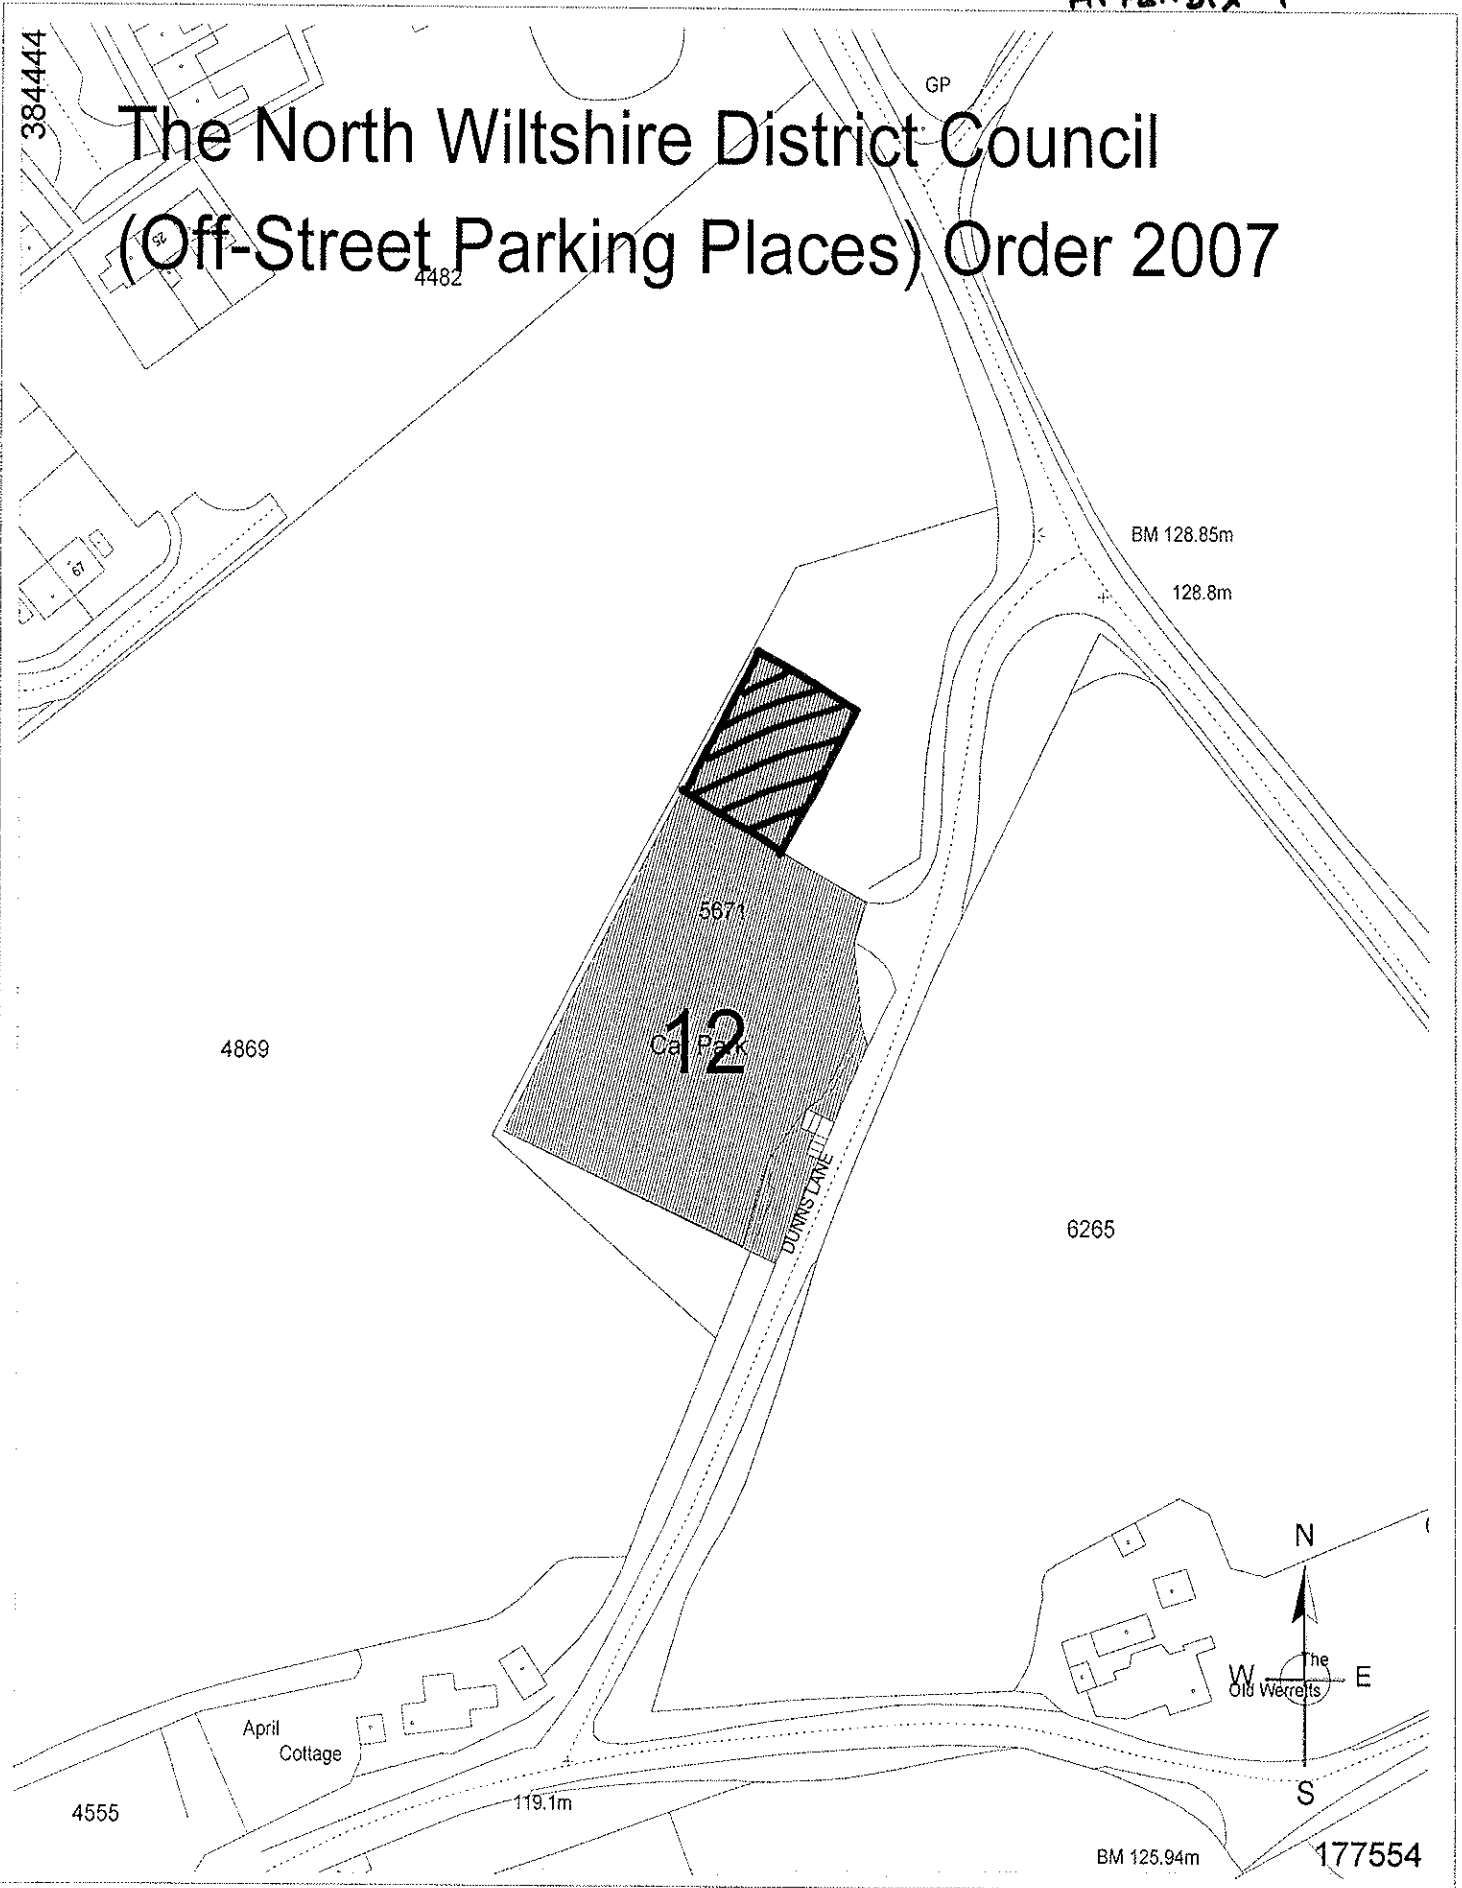

The North Wiltshire District Council (Off-Street Parking Places) Order 2007

*North
Wiltshire
District
Council*

Dunns Lane Car Park, Castle Combe, Chippenham, Wilts
SCALE: 1:1250

 Additional area

15/1/2007

Reproduced from the Ordnance Survey mapping with the permission of Her Majesty's Stationery Office
© Crown Copyright. Unauthorised reproduction infringes Crown Copyright and may lead to prosecution or civil proceedings.
NORTH WILTSHIRE DISTRICT COUNCIL - 100017933 2007