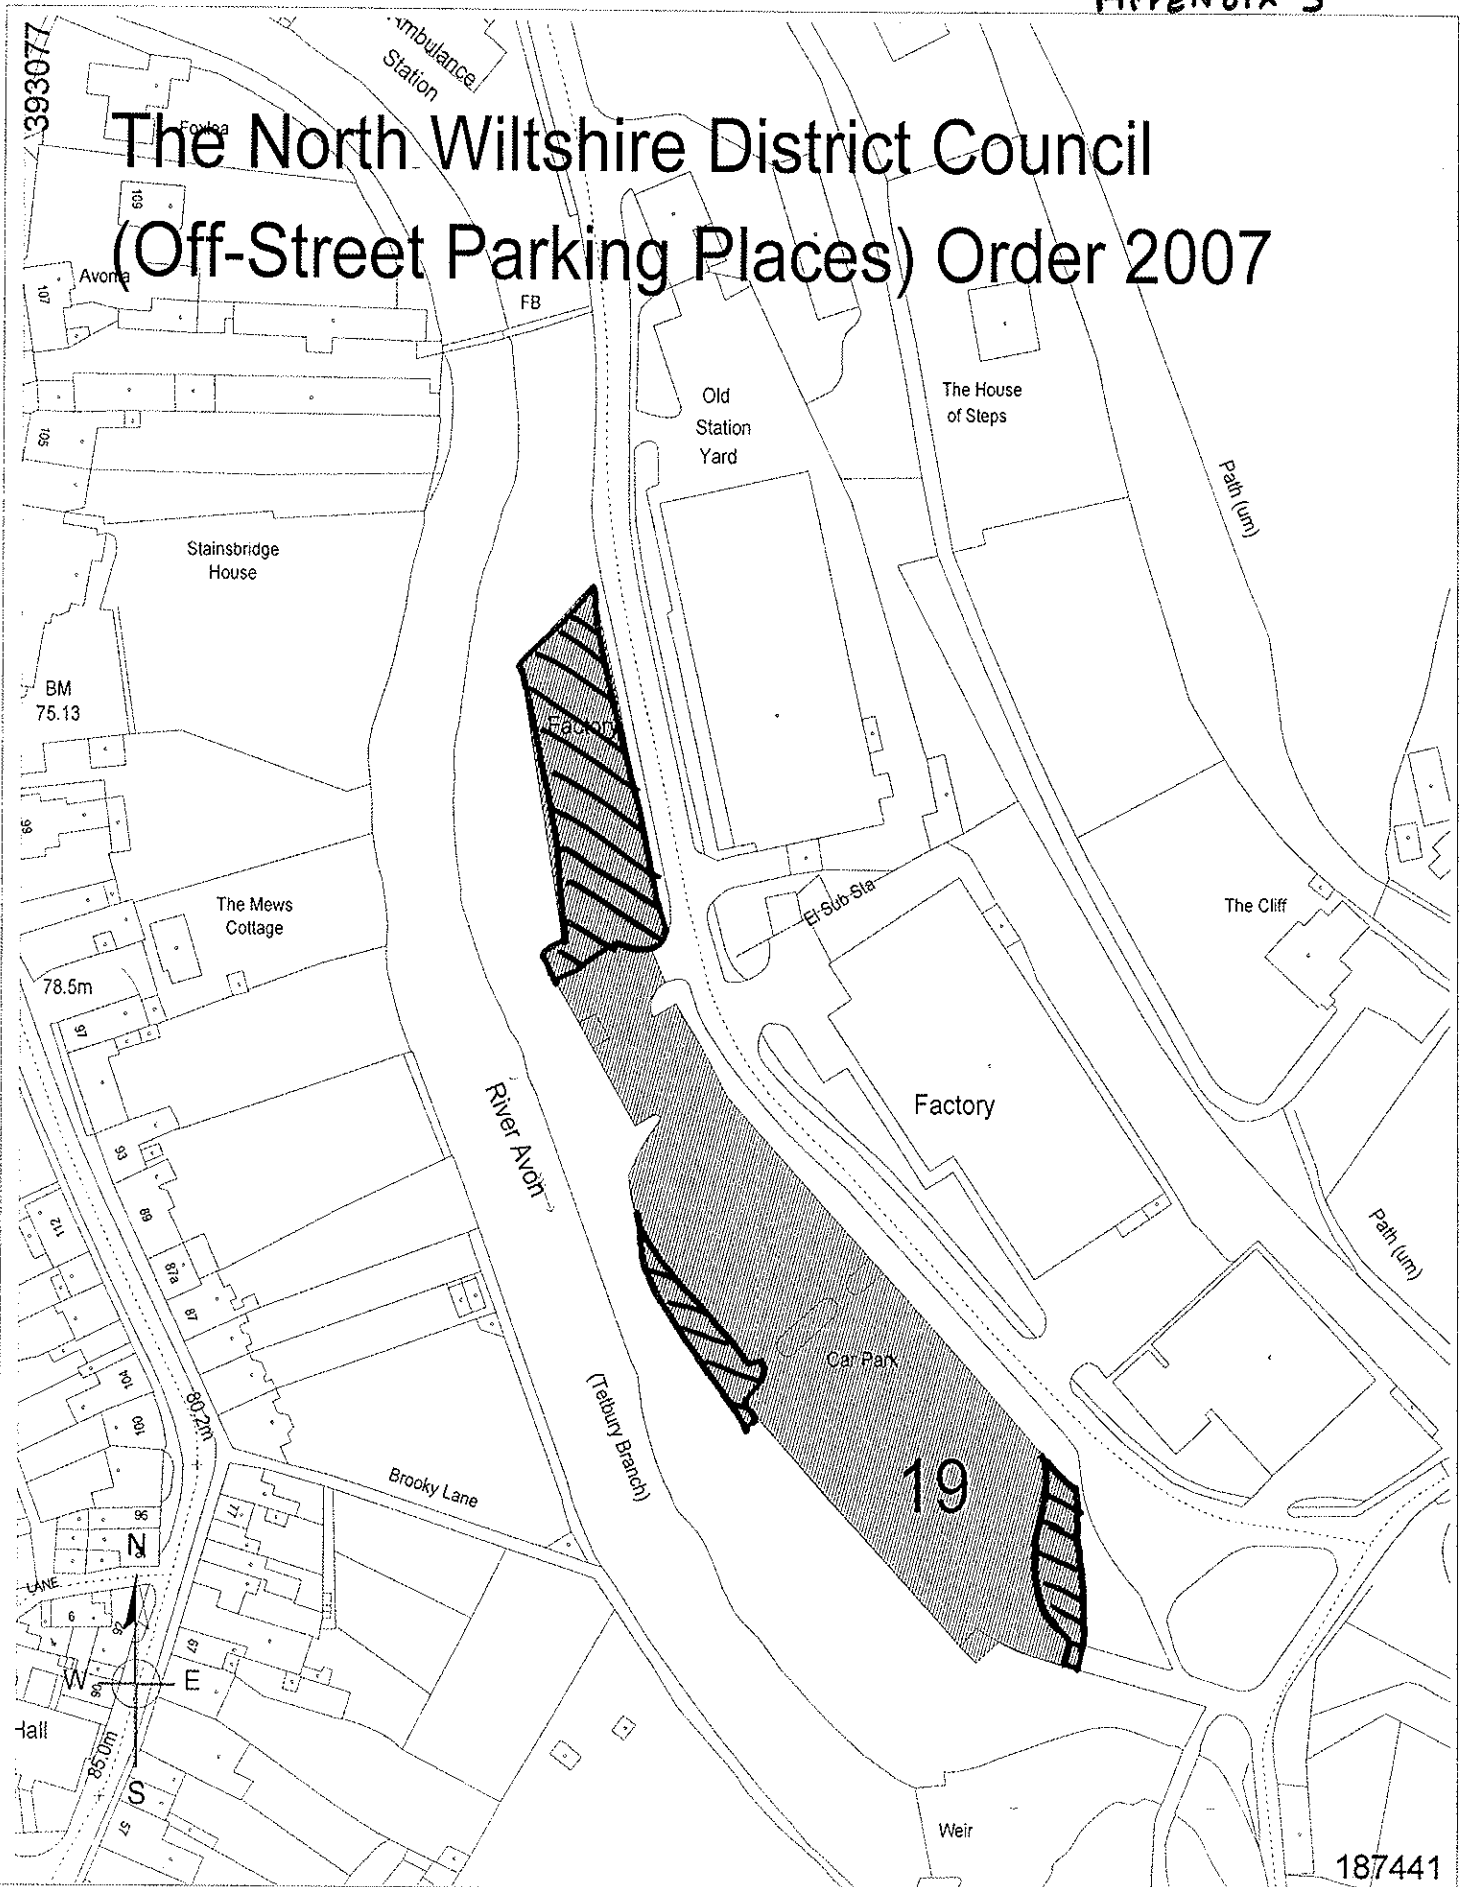

The North Wiltshire District Council (Off-Street Parking Places) Order 2007

*North
Wiltshire
District
Council*

Station Road Car Park, Malmesbury, Wiltshire
SCALE: 1:1250

 Additional areas

18/1/2007

Reproduced from the Ordnance Survey mapping with the permission of Her Majesty's Stationery Office
© Crown Copyright. Unauthorised reproduction infringes Crown Copyright and may lead to prosecution or civil proceedings.
NORTH WILTSHIRE DISTRICT COUNCIL - 100017933 2007