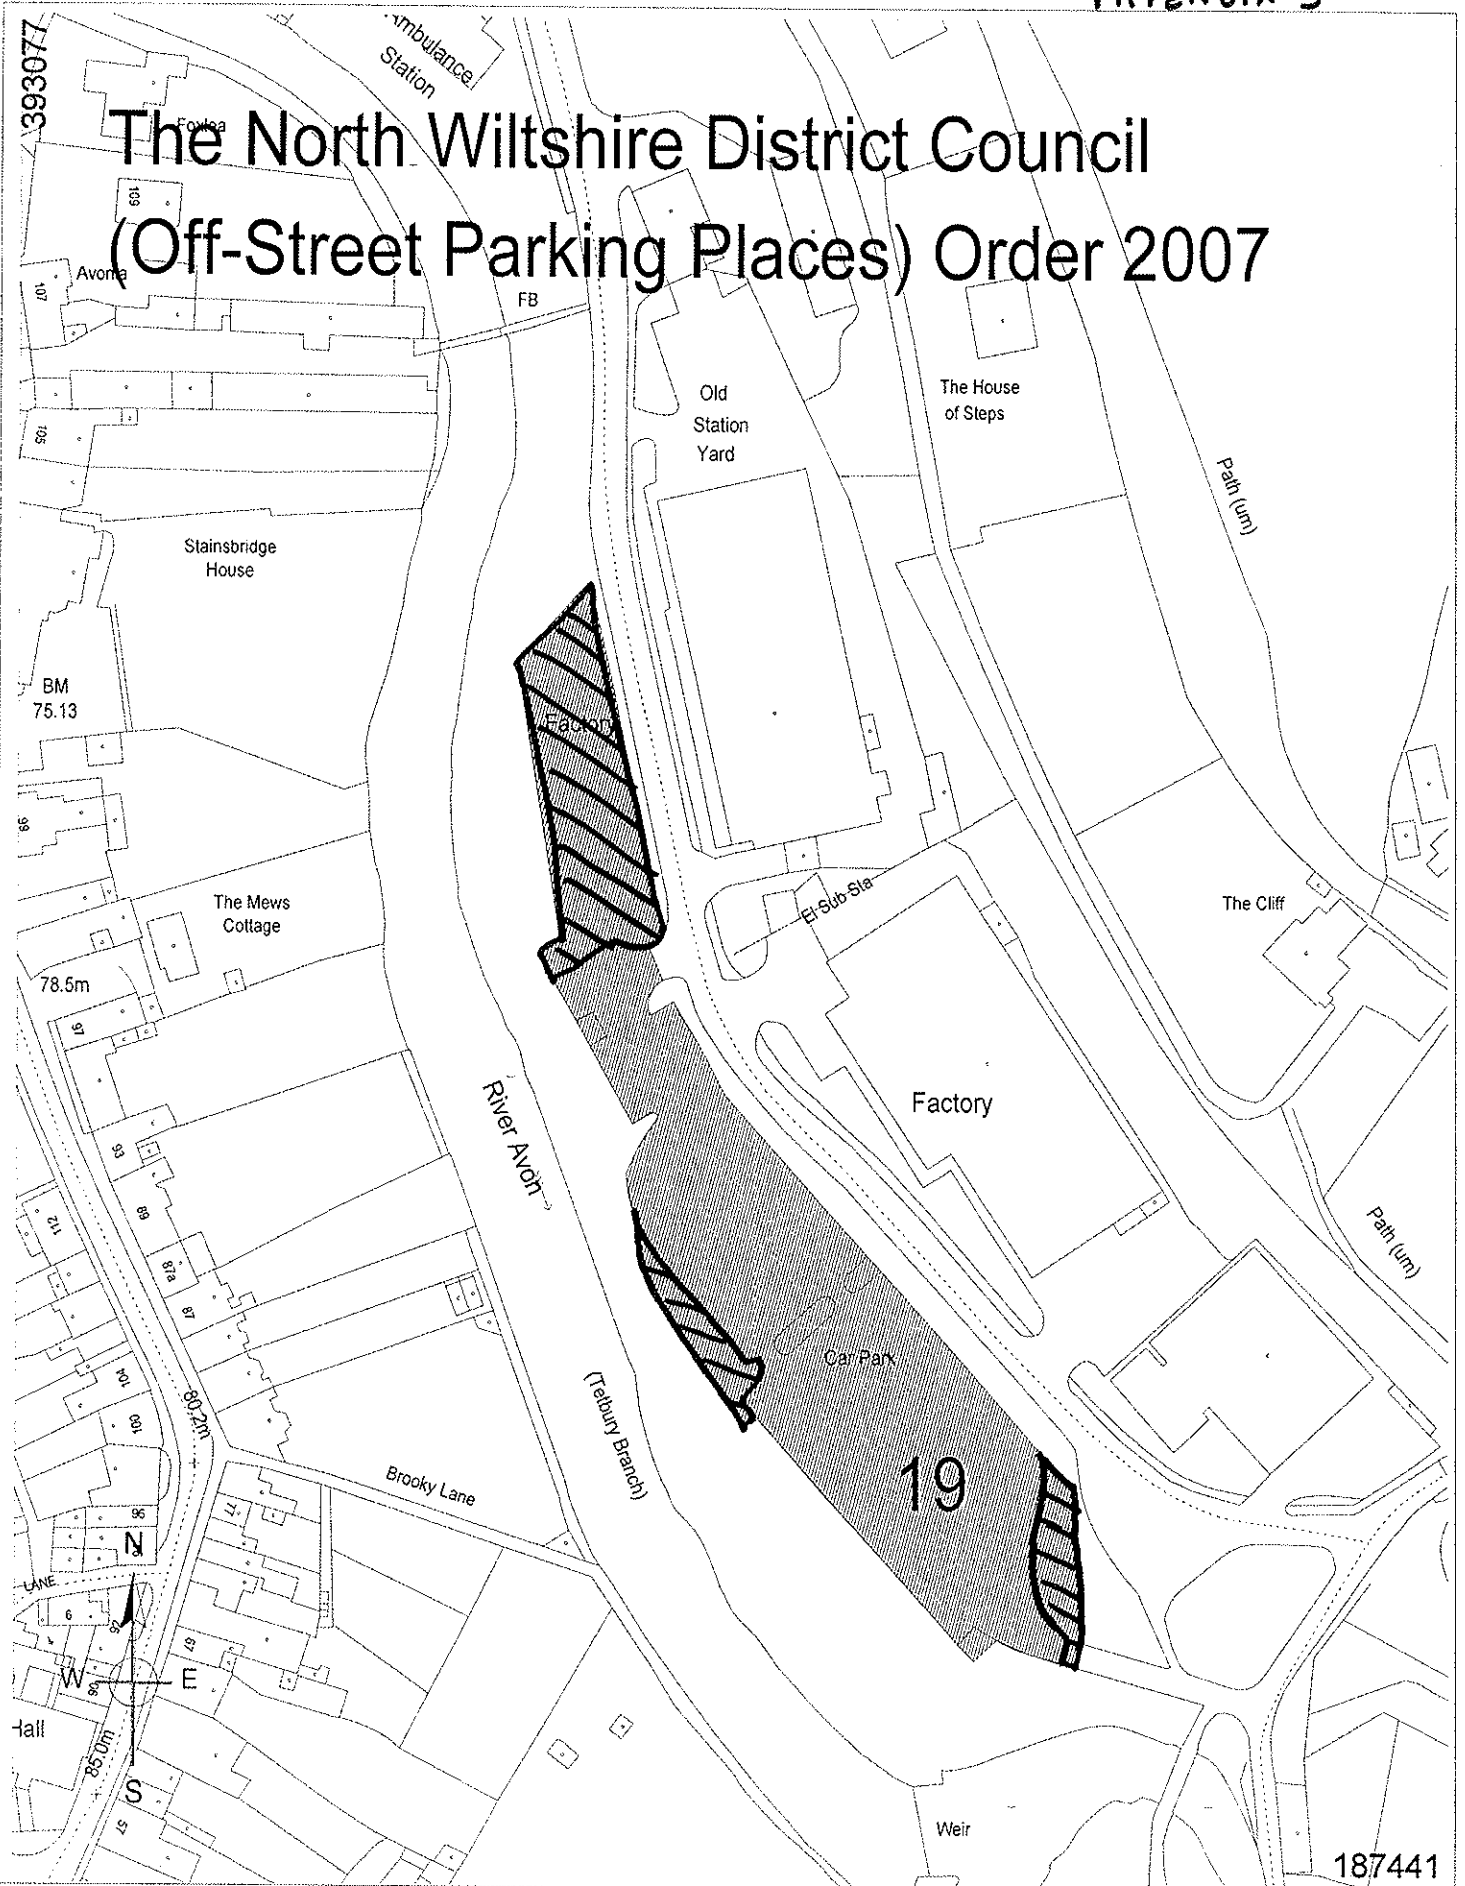

# The North Wiltshire District Council (Off-Street Parking Places) Order 2007

187441

*North  
Wiltshire  
District  
Council*

Station Road Car Park, Malmesbury, Wiltshire  
SCALE: 1:1250

 Additional areas