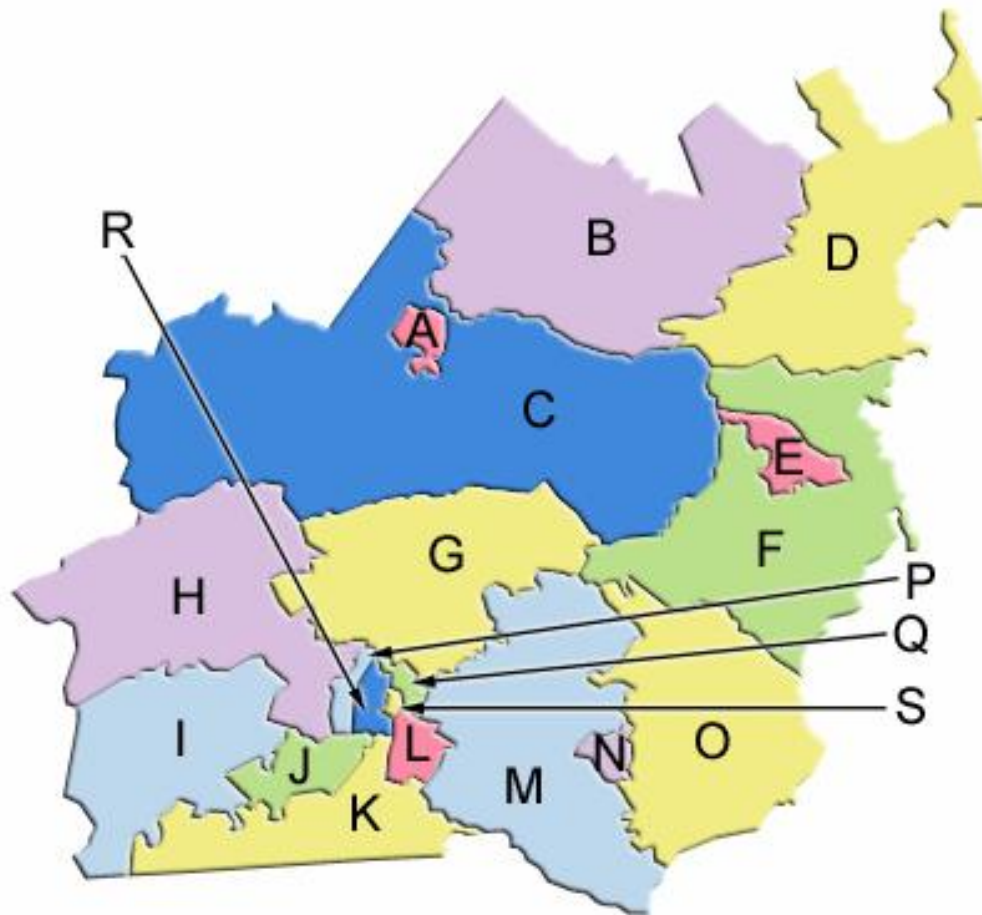

## Appendix Two

### North Wiltshire Neighbourhood Policing Teams

#### North Wilts NPTs :

Click on the map or a link below to view your NPT details:

- A. Malmesbury Town
- B. Ashton Keynes & Minety
- C. Malmesbury Rural
- D. Cricklade & Purton
- E. Wootton Bassett Town
- F. Wootton Bassett Rural
- G. Chippenham Rural North
- H. Chippenham Rural West
- I. Corsham North
- J. Corsham Town
- K. Corsham South
- L. Chippenham Town South
- M. Calne West
- N. Calne Town
- O. Calne East
- P. Chippenham Town Outer West
- Q. Chippenham Town North East
- R. Chippenham Town Inner West
- S. Chippenham Town Centre