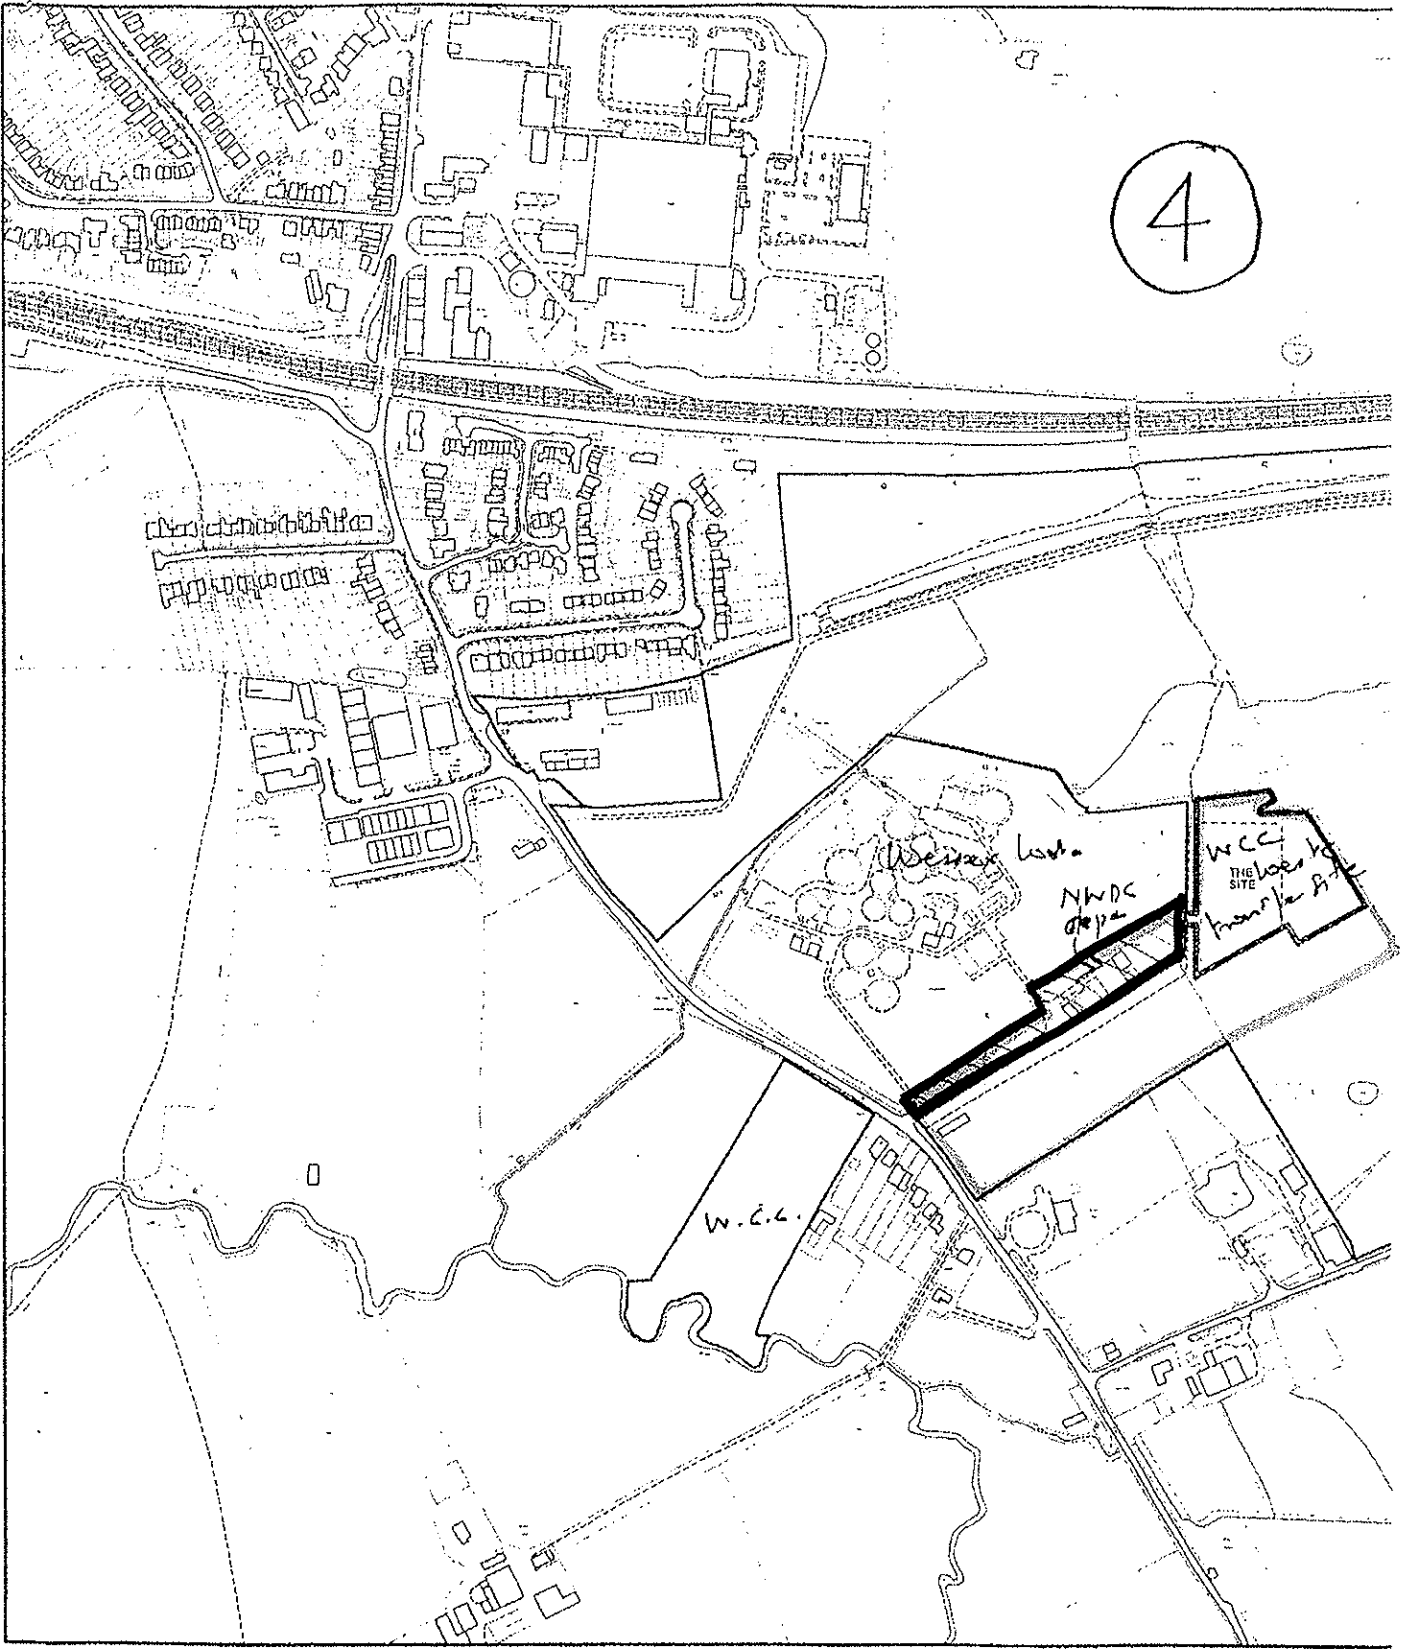

4

Title:

WOOTTON BASSETT HIGHWAYS DEPOT

Date: 11/12/2007

Scale: 1:5000

This map is based
of the Controller of
Infringes Crown co
100023455 (2007).

Area of Brown land = 34,785 Ha (western section = 20,135 Ha)