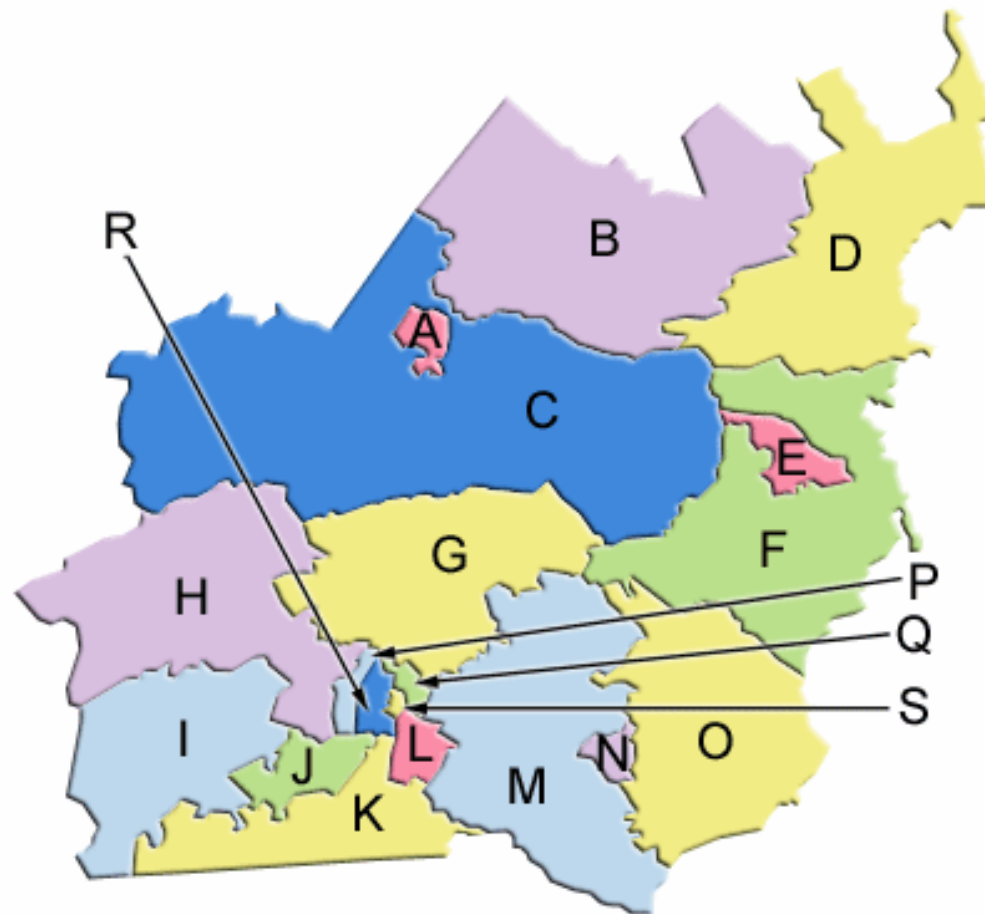

Appendix Two

North Wiltshire Neighbourhood Policing Teams

North Wilts NPTs :

Click on the map or a link below to view your NPT details:

- A. Malmesbury Town
- B. Ashton Keynes & Minety
- C. Malmesbury Rural
- D. Cricklade & Purton
- E. Wootton Bassett Town
- F. Wootton Bassett Rural
- G. Chippenham Rural North
- H. Chippenham Rural West
- I. Corsham North
- J. Corsham Town
- K. Corsham South
- L. Chippenham Town South
- M. Calne West
- N. Calne Town
- O. Calne East
- P. Chippenham Town Outer West
- Q. Chippenham Town North East
- R. Chippenham Town Inner West
- S. Chippenham Town Centre