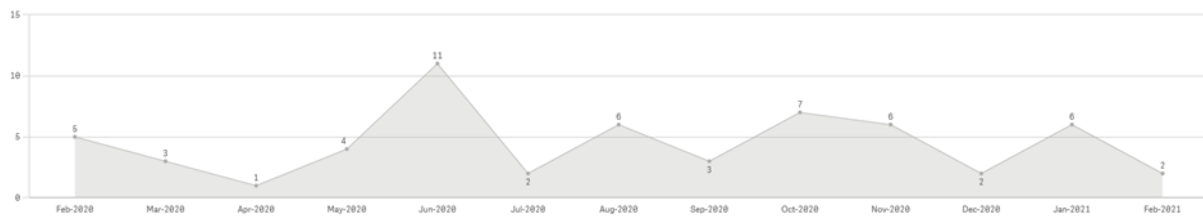

Number of thefts in Pewsey from February 2020 to February 2021