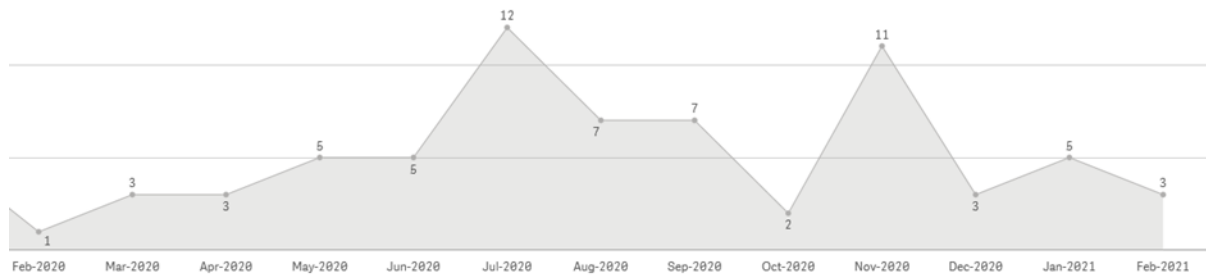

ASB in Pewsey from February 2020 to February 2021