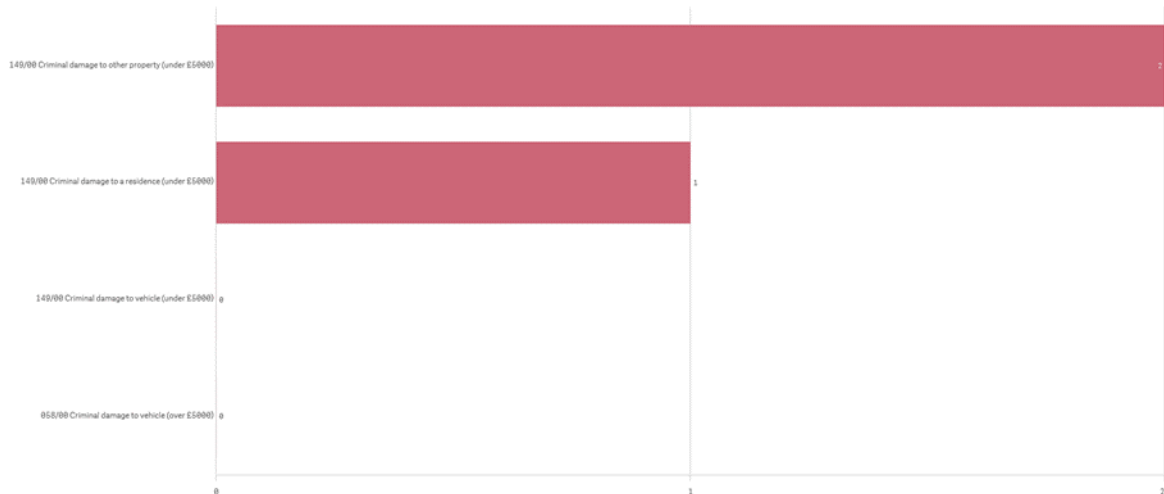

Breakdown of damage type in February 2021.