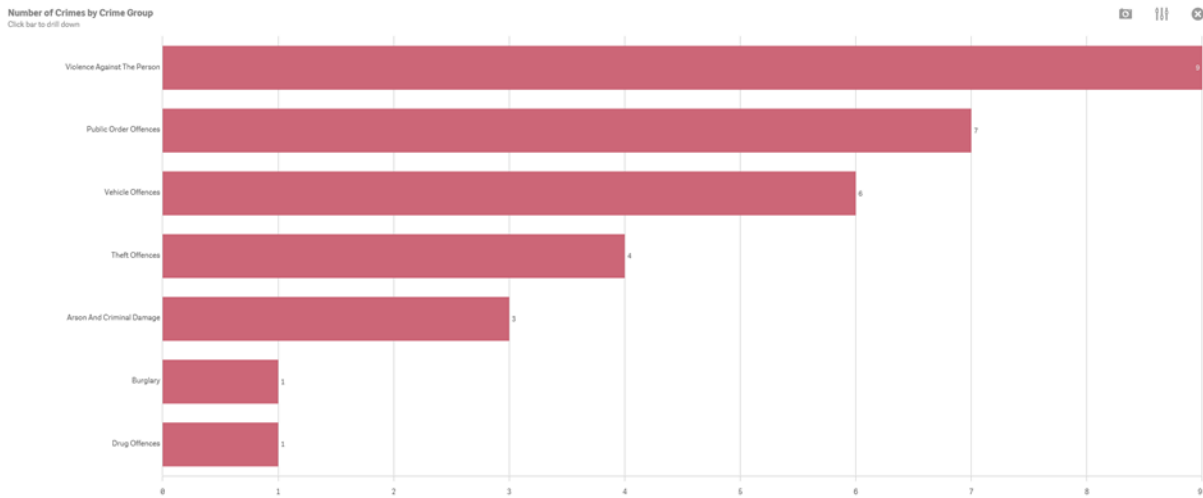

Devizes CPT Structure

Crime and Incident data

Pewsey figures February 2021

Number of crimes recorded in Pewsey from February 2020 to February 2021

DEVIZES COMMUNITY POLICING TEAM REPORT

MARCH 2021

Overview of reported crime in Pewsey for February 2020