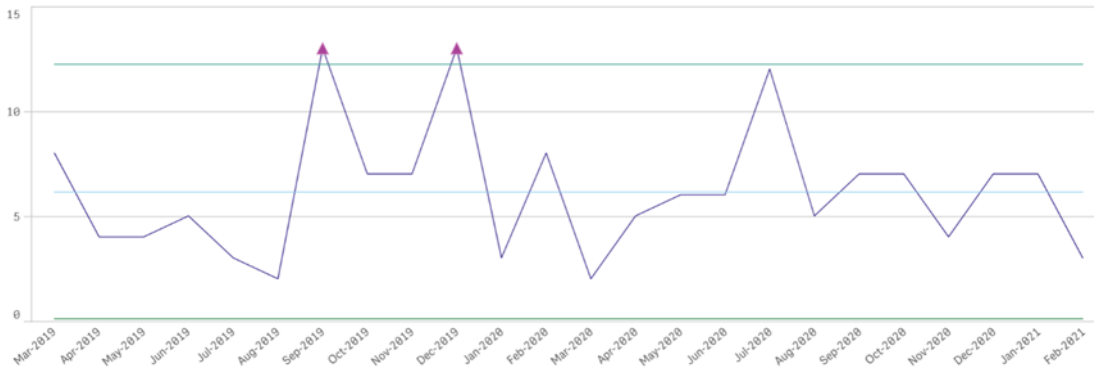

DEVIZES COMMUNITY POLICING TEAM REPORT

MARCH 2021

There have been no reported burglaries thus far in February.

Number of Arson and criminal damages in Pewsey from March 2019 to February 2021

Breakdown of damage type in February 2021.

ASB in Pewsey from February 2020 to February 2021