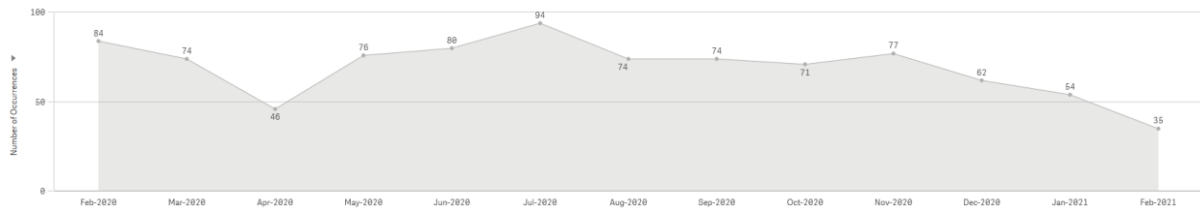

Devizes CPT Structure

Crime and Incident data

Pewsey figures February 2021

Number of crimes recorded in Pewsey from February 2020 to February 2021

DEVIZES COMMUNITY POLICING TEAM REPORT

MARCH 2021

Overview of reported crime in Pewsey for February 2020