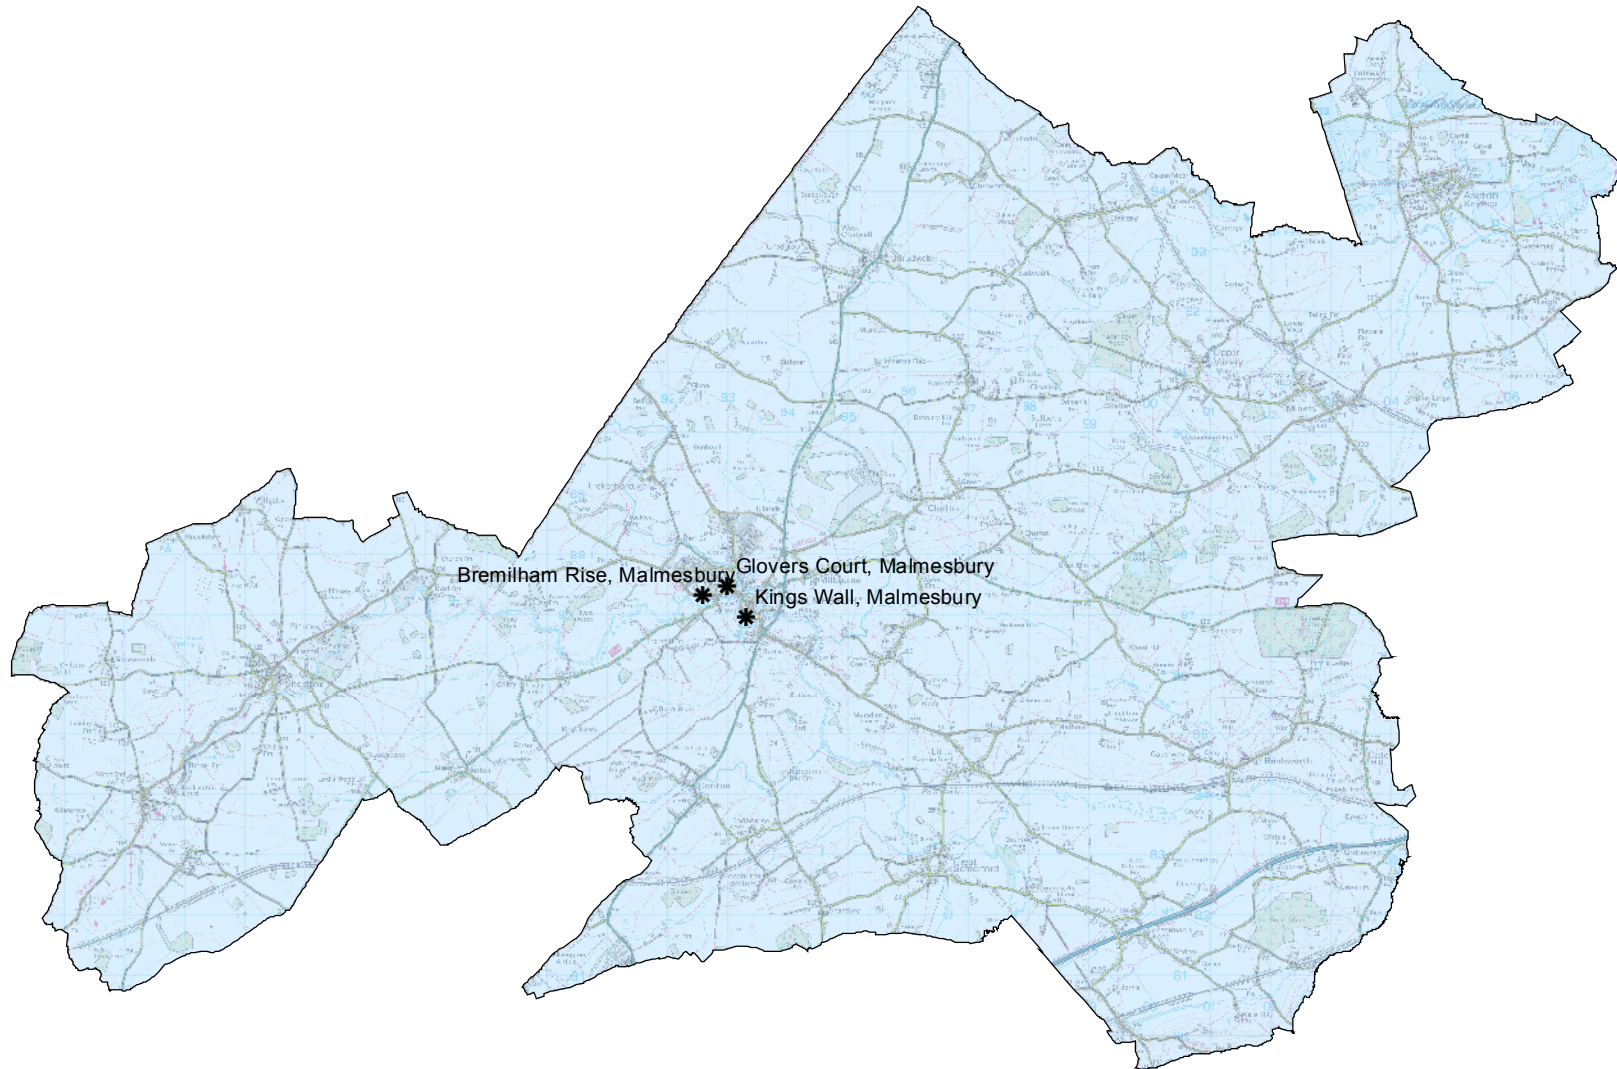

Amesbury Area Board Proposed Footway Schemes 17/18

Bradford on Avon Area Board
Proposed Footway Schemes 17/18

Calne Area Board Proposed Footway Schemes 17/18

Chippenham Area Board Proposed Footway Schemes 17/18

Corsham Area Board
Proposed Footway Schemes 17/18

Tidworth Area Board Proposed Footway Schemes 17/18

Trowbridge Area Board Proposed Footway Schemes 17/18

Warminster Area Board Proposed Footway Schemes 17/18

Westbury Area Board
Proposed Footway Schemes 17/18