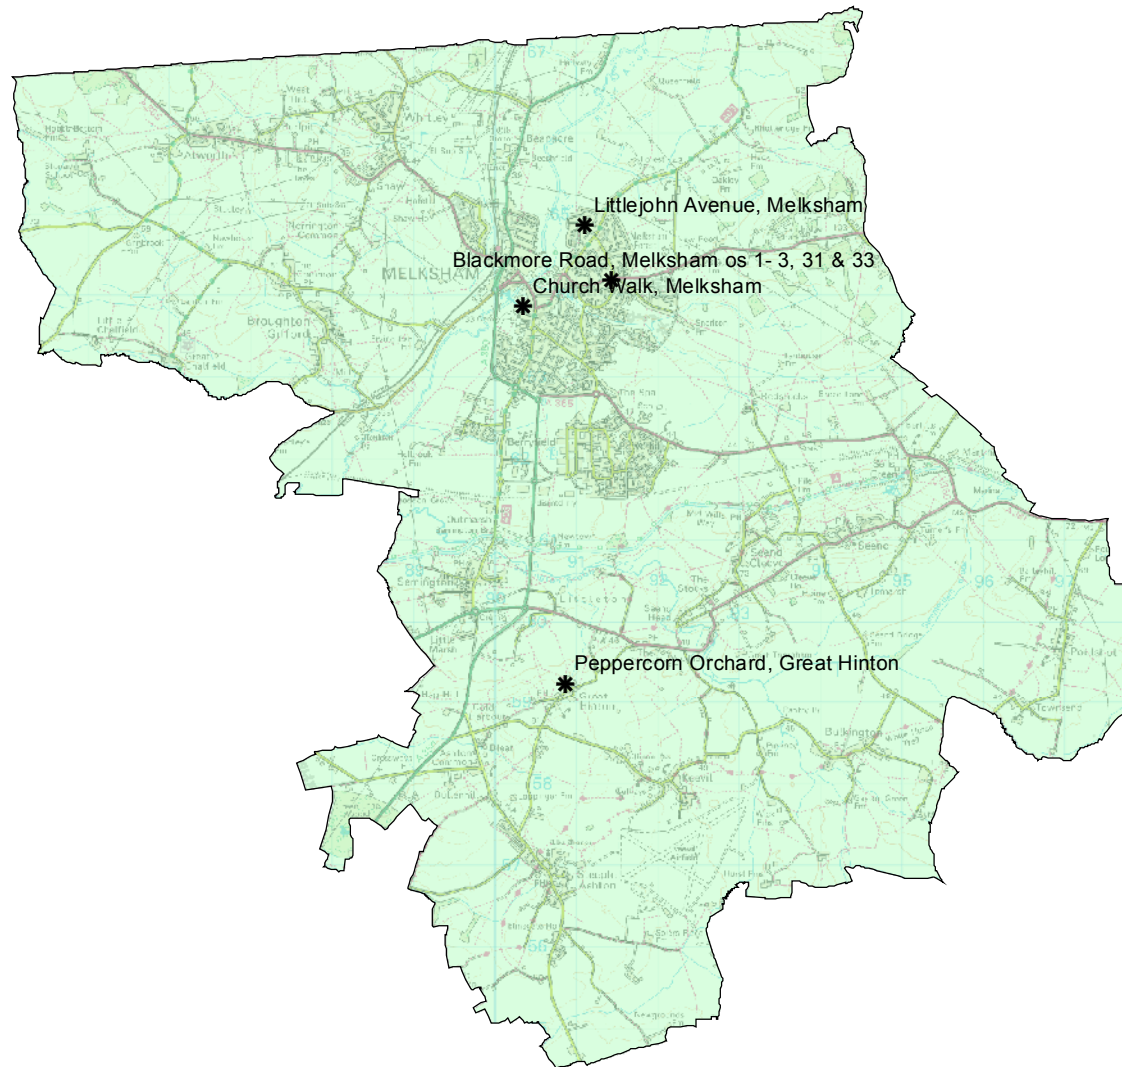

Amesbury Area Board Proposed Footway Schemes 17/18

Bradford on Avon Area Board
Proposed Footway Schemes 17/18

Calne Area Board Proposed Footway Schemes 17/18

Chippenham Area Board Proposed Footway Schemes 17/18

Corsham Area Board
Proposed Footway Schemes 17/18

Tidworth Area Board Proposed Footway Schemes 17/18

Trowbridge Area Board Proposed Footway Schemes 17/18

Warminster Area Board Proposed Footway Schemes 17/18

Westbury Area Board
Proposed Footway Schemes 17/18