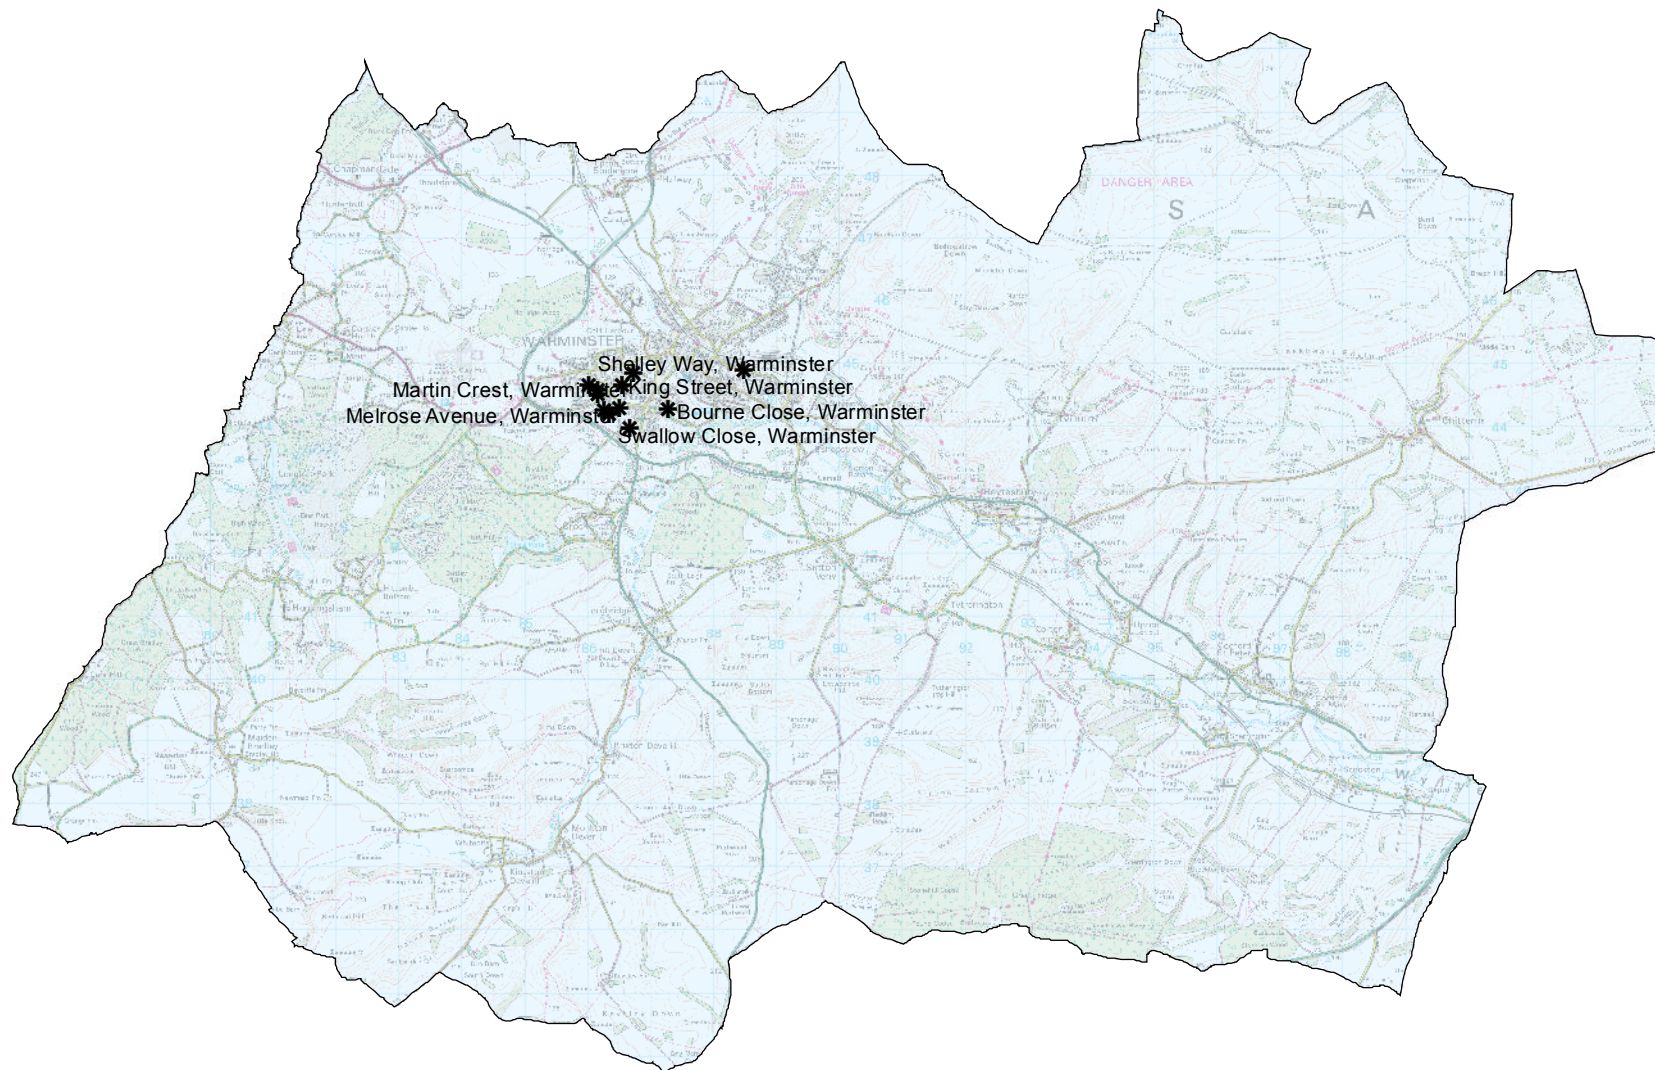

Amesbury Area Board Proposed Footway Schemes 17/18

Bradford on Avon Area Board
Proposed Footway Schemes 17/18

Calne Area Board Proposed Footway Schemes 17/18

Chippenham Area Board Proposed Footway Schemes 17/18

Corsham Area Board
Proposed Footway Schemes 17/18

Tidworth Area Board Proposed Footway Schemes 17/18

Trowbridge Area Board Proposed Footway Schemes 17/18

Warminster Area Board Proposed Footway Schemes 17/18

Westbury Area Board
Proposed Footway Schemes 17/18