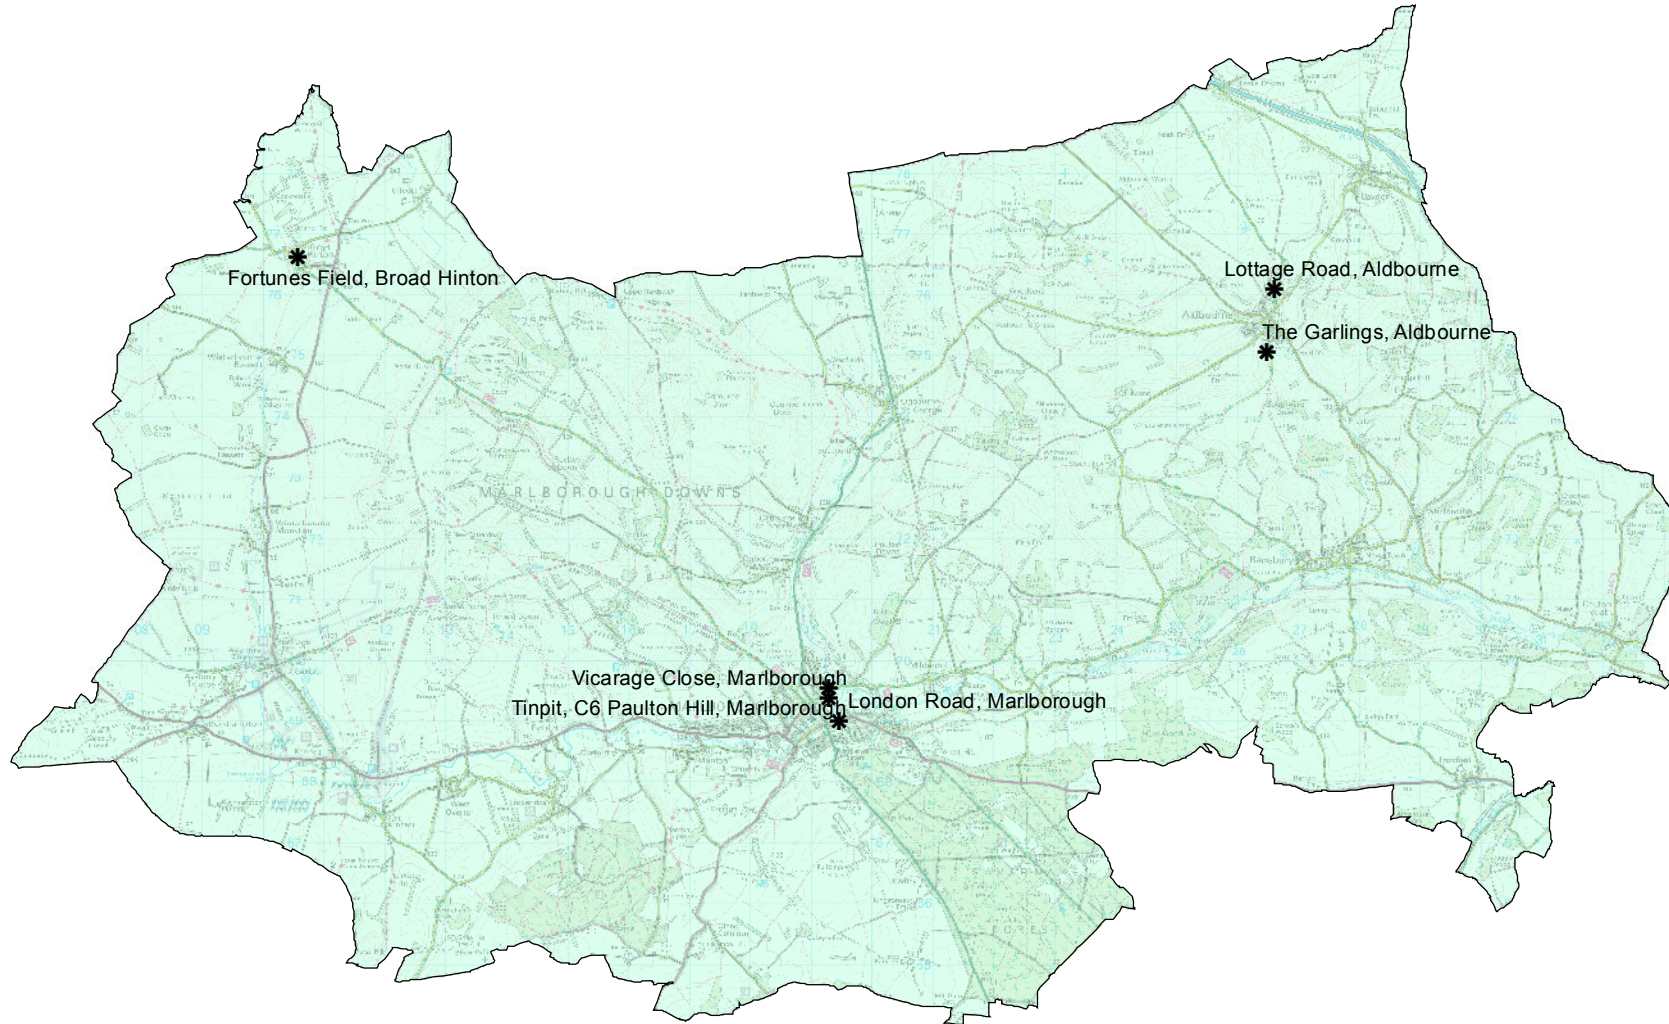

Amesbury Area Board Proposed Footway Schemes 17/18

Bradford on Avon Area Board
Proposed Footway Schemes 17/18

Calne Area Board Proposed Footway Schemes 17/18

Chippenham Area Board Proposed Footway Schemes 17/18

Corsham Area Board
Proposed Footway Schemes 17/18

Tidworth Area Board Proposed Footway Schemes 17/18

Trowbridge Area Board Proposed Footway Schemes 17/18

Warminster Area Board Proposed Footway Schemes 17/18

Westbury Area Board
Proposed Footway Schemes 17/18