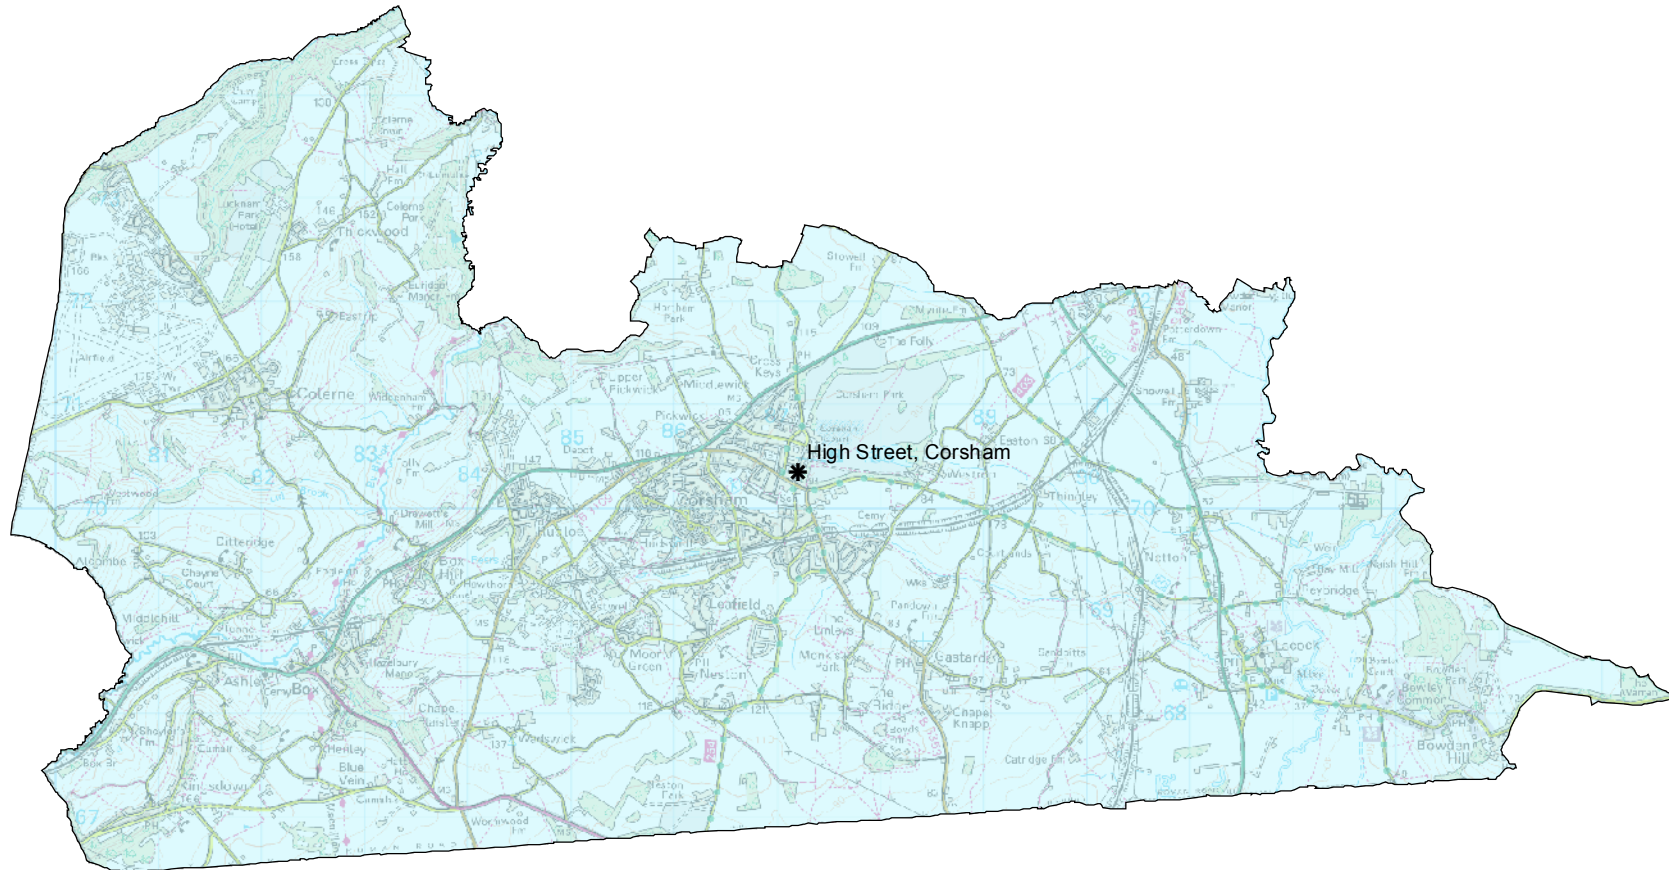

Amesbury Area Board Proposed Footway Schemes 17/18

Bradford on Avon Area Board
Proposed Footway Schemes 17/18

Calne Area Board Proposed Footway Schemes 17/18

Chippenham Area Board Proposed Footway Schemes 17/18

Corsham Area Board
Proposed Footway Schemes 17/18

Tidworth Area Board Proposed Footway Schemes 17/18

Trowbridge Area Board Proposed Footway Schemes 17/18

Warminster Area Board Proposed Footway Schemes 17/18

Westbury Area Board
Proposed Footway Schemes 17/18