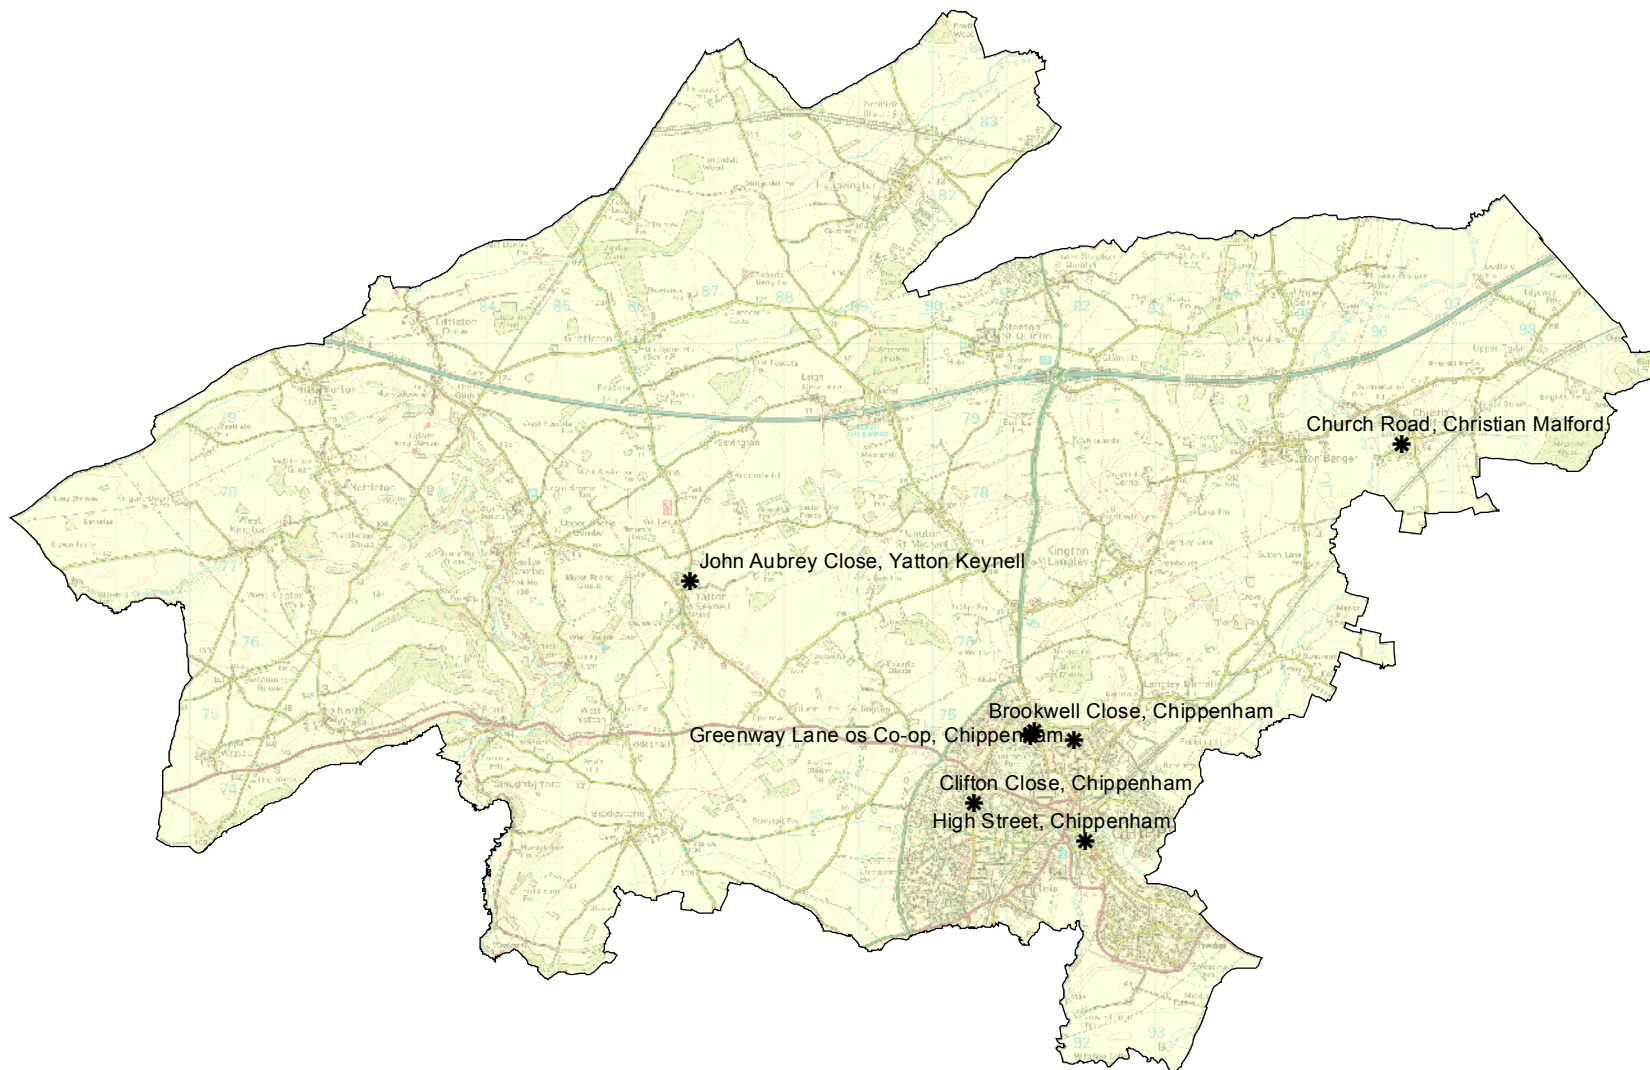

Amesbury Area Board Proposed Footway Schemes 17/18

Bradford on Avon Area Board
Proposed Footway Schemes 17/18

Calne Area Board Proposed Footway Schemes 17/18

Chippenham Area Board Proposed Footway Schemes 17/18

Corsham Area Board
Proposed Footway Schemes 17/18

Tidworth Area Board Proposed Footway Schemes 17/18

Trowbridge Area Board Proposed Footway Schemes 17/18

Warminster Area Board Proposed Footway Schemes 17/18

Westbury Area Board
Proposed Footway Schemes 17/18