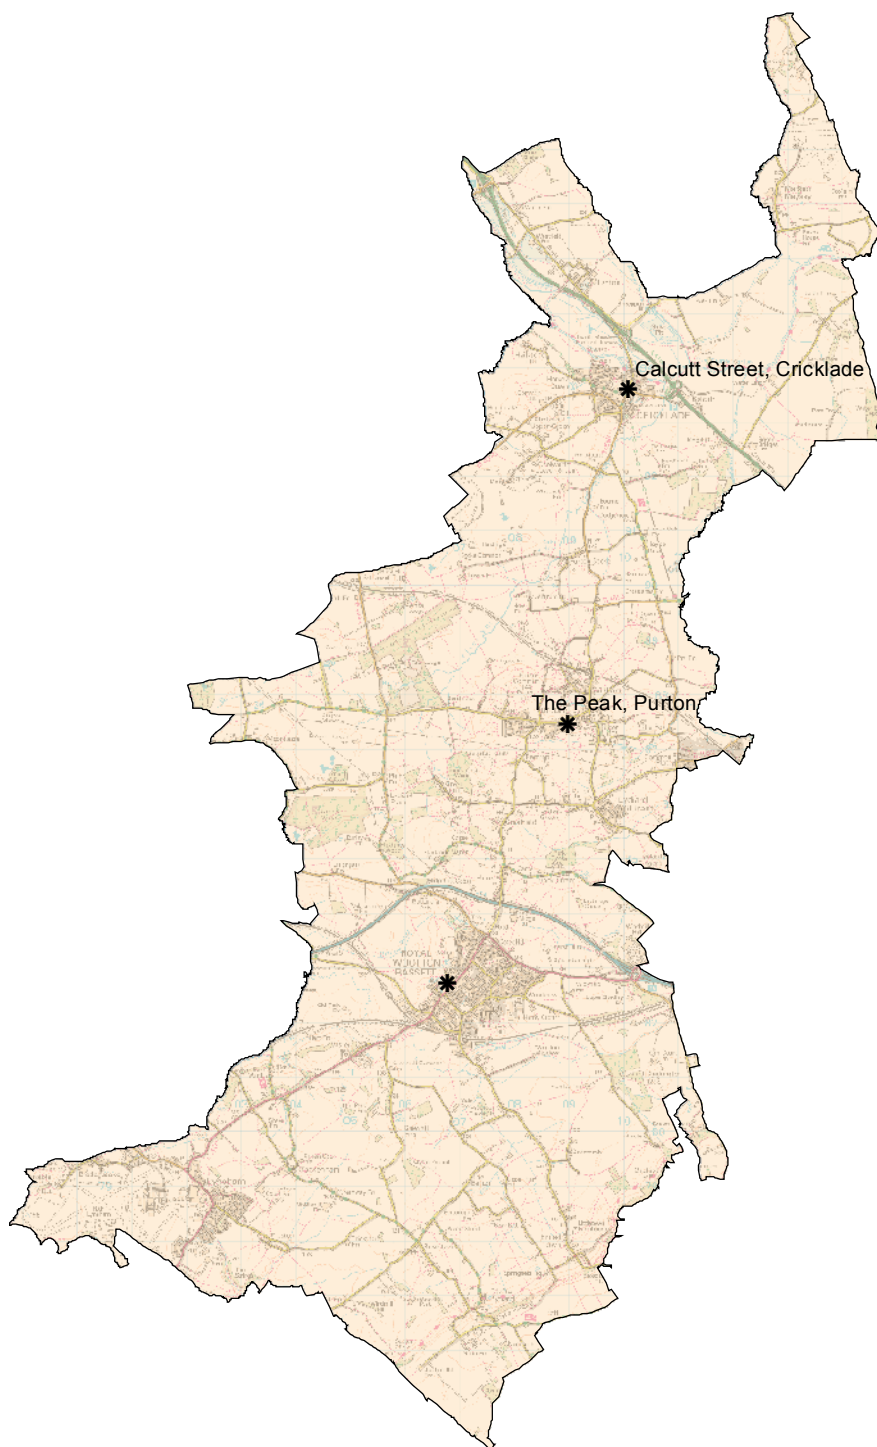

Amesbury Area Board Proposed Footway Schemes 17/18

Bradford on Avon Area Board
Proposed Footway Schemes 17/18

Calne Area Board Proposed Footway Schemes 17/18

Chippenham Area Board Proposed Footway Schemes 17/18

Corsham Area Board
Proposed Footway Schemes 17/18

Tidworth Area Board Proposed Footway Schemes 17/18

Trowbridge Area Board Proposed Footway Schemes 17/18

Warminster Area Board Proposed Footway Schemes 17/18

Westbury Area Board
Proposed Footway Schemes 17/18