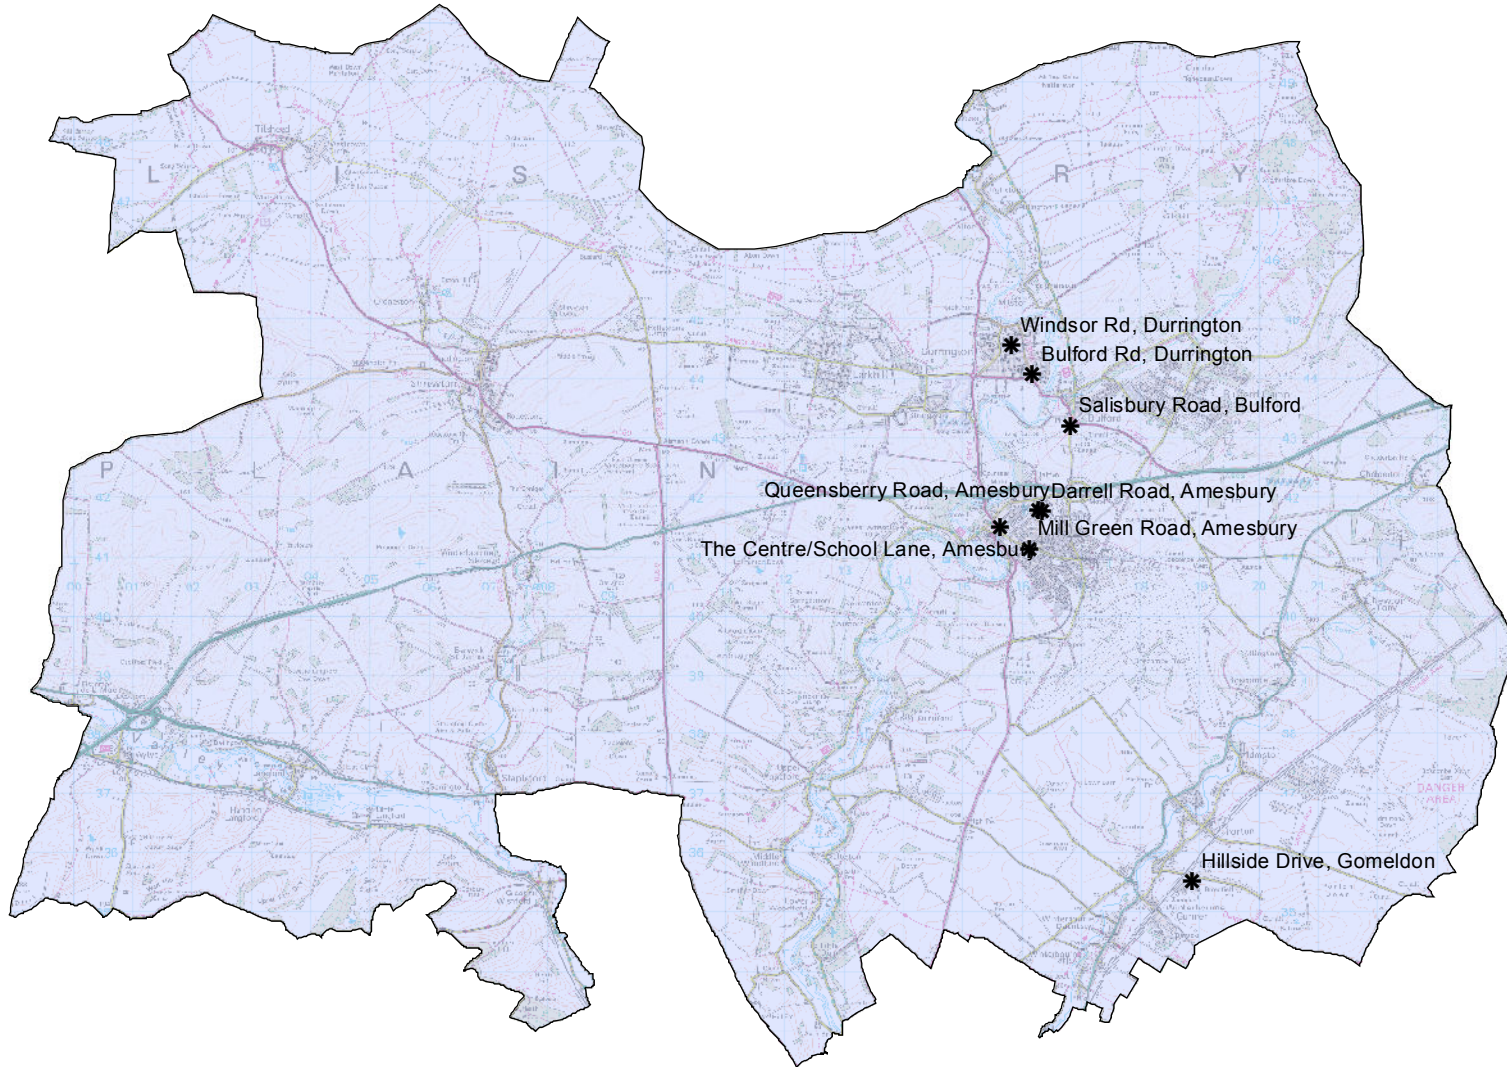

Amesbury Area Board Proposed Footway Schemes 17/18

Bradford on Avon Area Board
Proposed Footway Schemes 17/18

Calne Area Board Proposed Footway Schemes 17/18

Chippenham Area Board Proposed Footway Schemes 17/18

Corsham Area Board
Proposed Footway Schemes 17/18

Tidworth Area Board Proposed Footway Schemes 17/18

Trowbridge Area Board Proposed Footway Schemes 17/18

Warminster Area Board Proposed Footway Schemes 17/18

Westbury Area Board
Proposed Footway Schemes 17/18