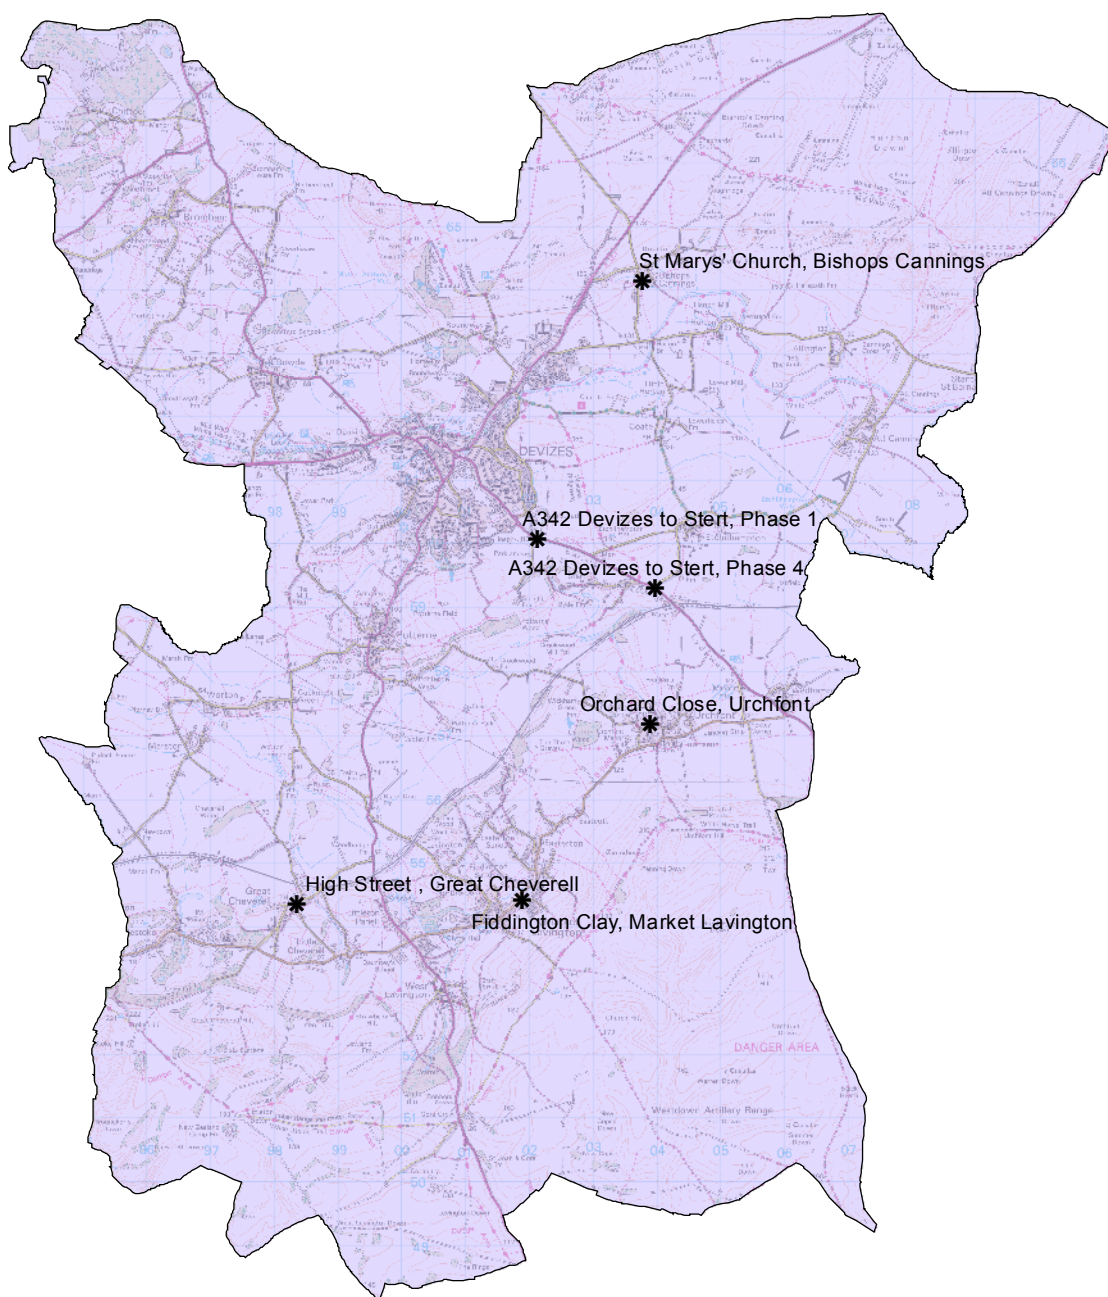

Amesbury Area Board Proposed Footway Schemes 17/18

Bradford on Avon Area Board
Proposed Footway Schemes 17/18

Calne Area Board Proposed Footway Schemes 17/18

Chippenham Area Board Proposed Footway Schemes 17/18

Corsham Area Board
Proposed Footway Schemes 17/18

Tidworth Area Board Proposed Footway Schemes 17/18

Trowbridge Area Board Proposed Footway Schemes 17/18

Warminster Area Board Proposed Footway Schemes 17/18

Westbury Area Board
Proposed Footway Schemes 17/18