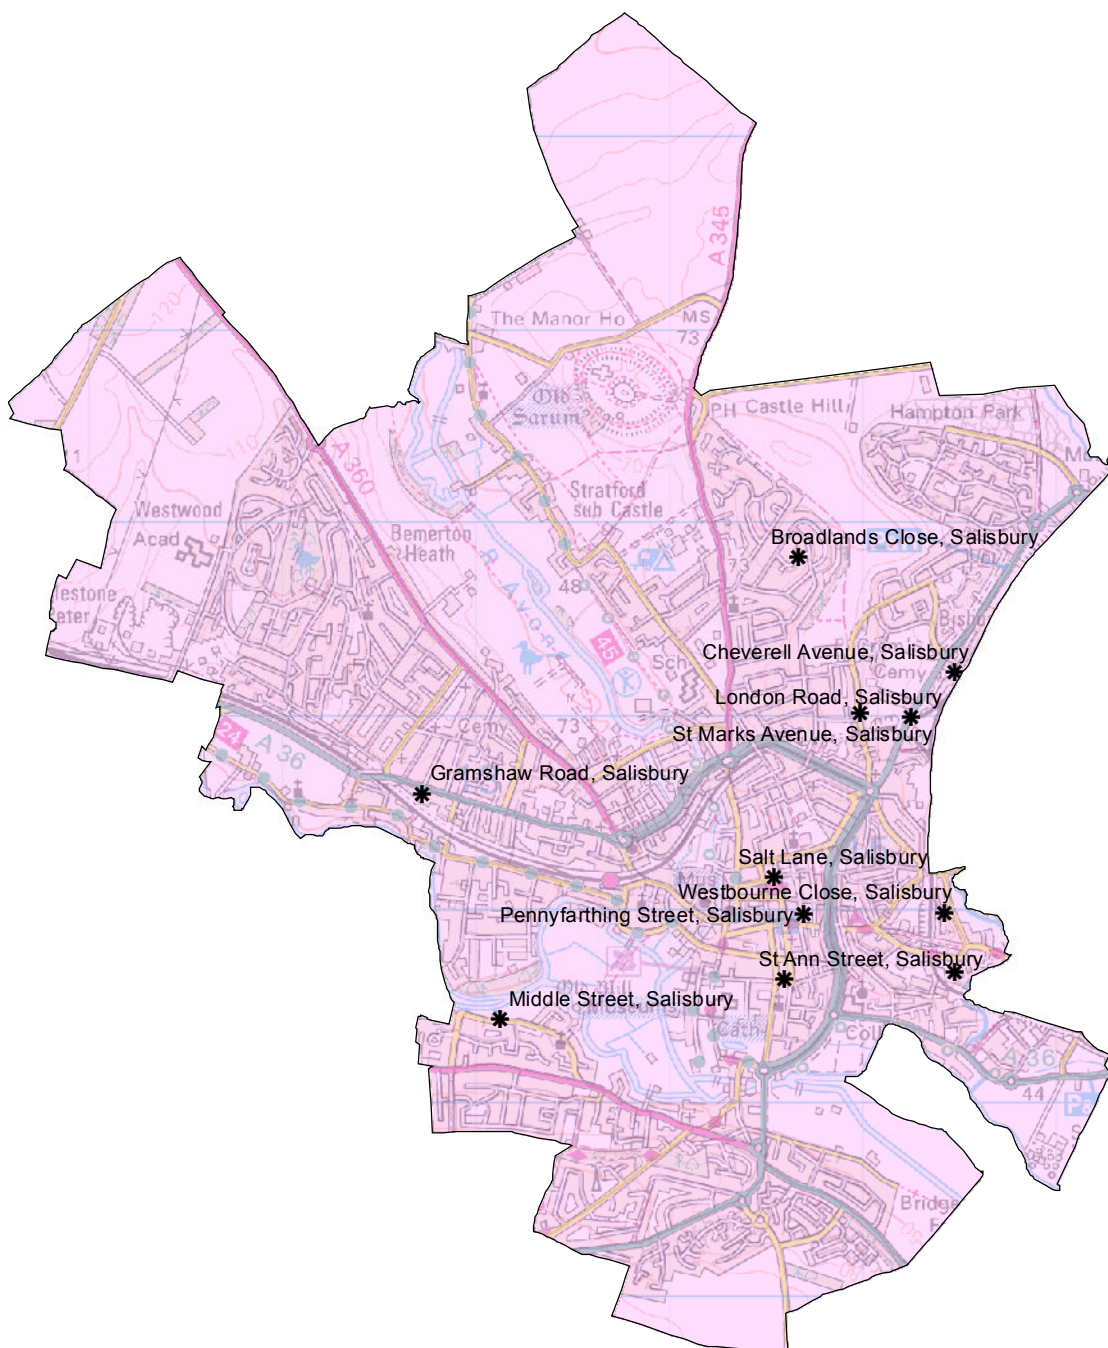

Amesbury Area Board Proposed Footway Schemes 17/18

Bradford on Avon Area Board
Proposed Footway Schemes 17/18

Calne Area Board Proposed Footway Schemes 17/18

Chippenham Area Board Proposed Footway Schemes 17/18

Corsham Area Board
Proposed Footway Schemes 17/18

Tidworth Area Board Proposed Footway Schemes 17/18

Trowbridge Area Board Proposed Footway Schemes 17/18

Warminster Area Board Proposed Footway Schemes 17/18

Westbury Area Board
Proposed Footway Schemes 17/18