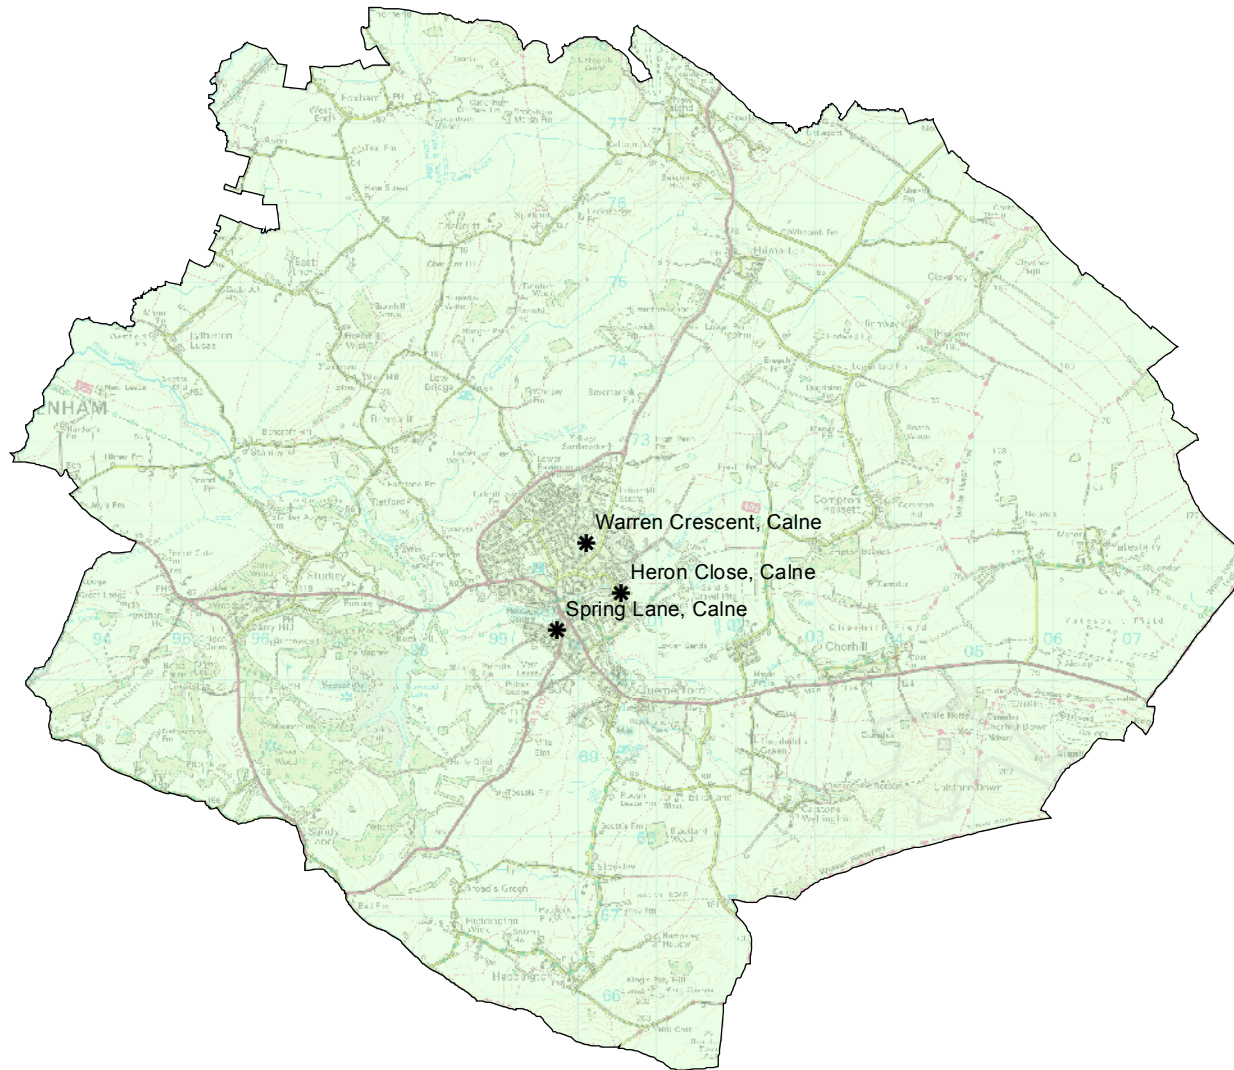

Amesbury Area Board Proposed Footway Schemes 17/18

Bradford on Avon Area Board
Proposed Footway Schemes 17/18

Calne Area Board Proposed Footway Schemes 17/18

Chippenham Area Board Proposed Footway Schemes 17/18

Corsham Area Board
Proposed Footway Schemes 17/18

Tidworth Area Board Proposed Footway Schemes 17/18

Trowbridge Area Board Proposed Footway Schemes 17/18

Warminster Area Board Proposed Footway Schemes 17/18

Westbury Area Board
Proposed Footway Schemes 17/18