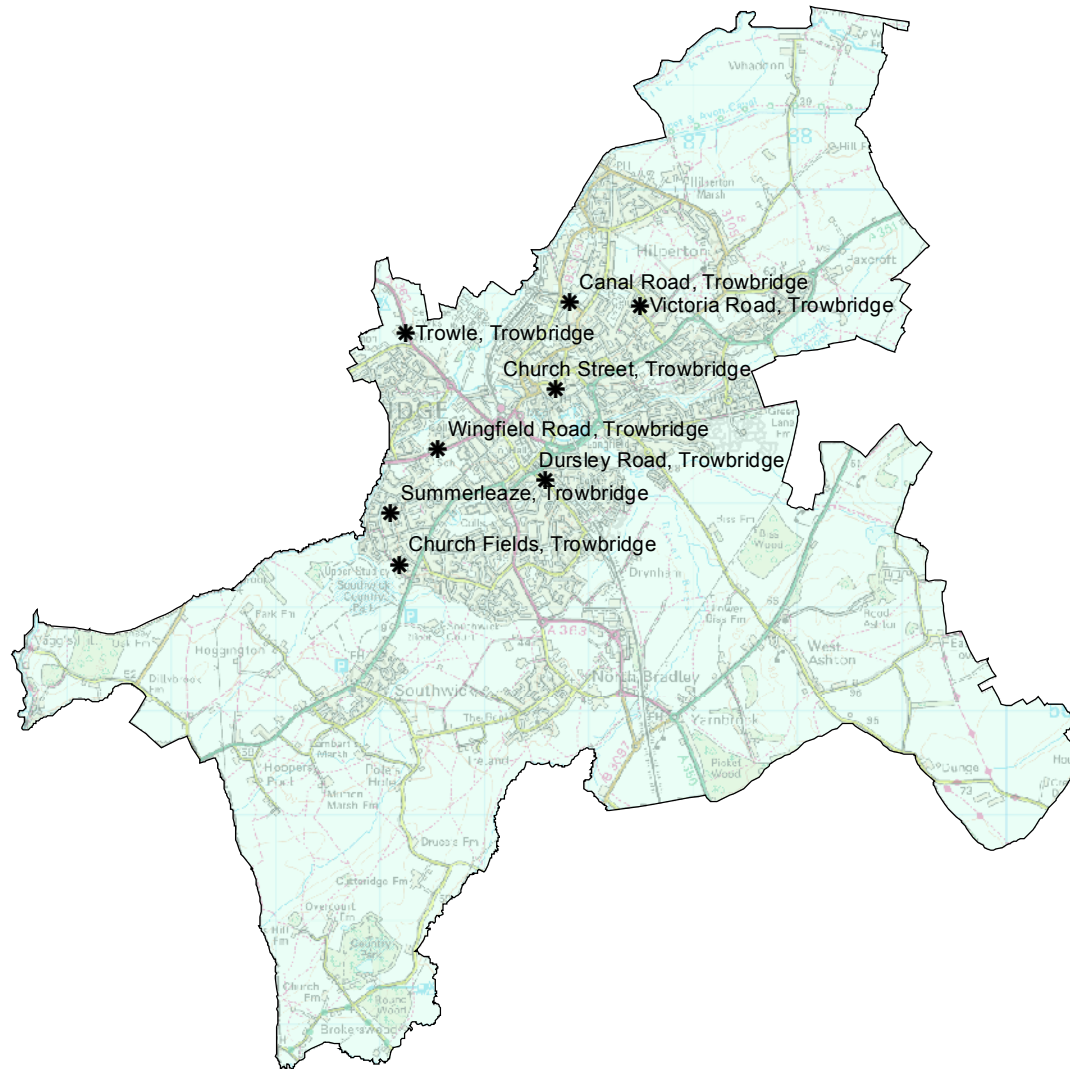

Amesbury Area Board Proposed Footway Schemes 17/18

Bradford on Avon Area Board
Proposed Footway Schemes 17/18

Calne Area Board Proposed Footway Schemes 17/18

Chippenham Area Board Proposed Footway Schemes 17/18

Corsham Area Board
Proposed Footway Schemes 17/18

Tidworth Area Board Proposed Footway Schemes 17/18

Trowbridge Area Board Proposed Footway Schemes 17/18

Warminster Area Board Proposed Footway Schemes 17/18

Westbury Area Board
Proposed Footway Schemes 17/18