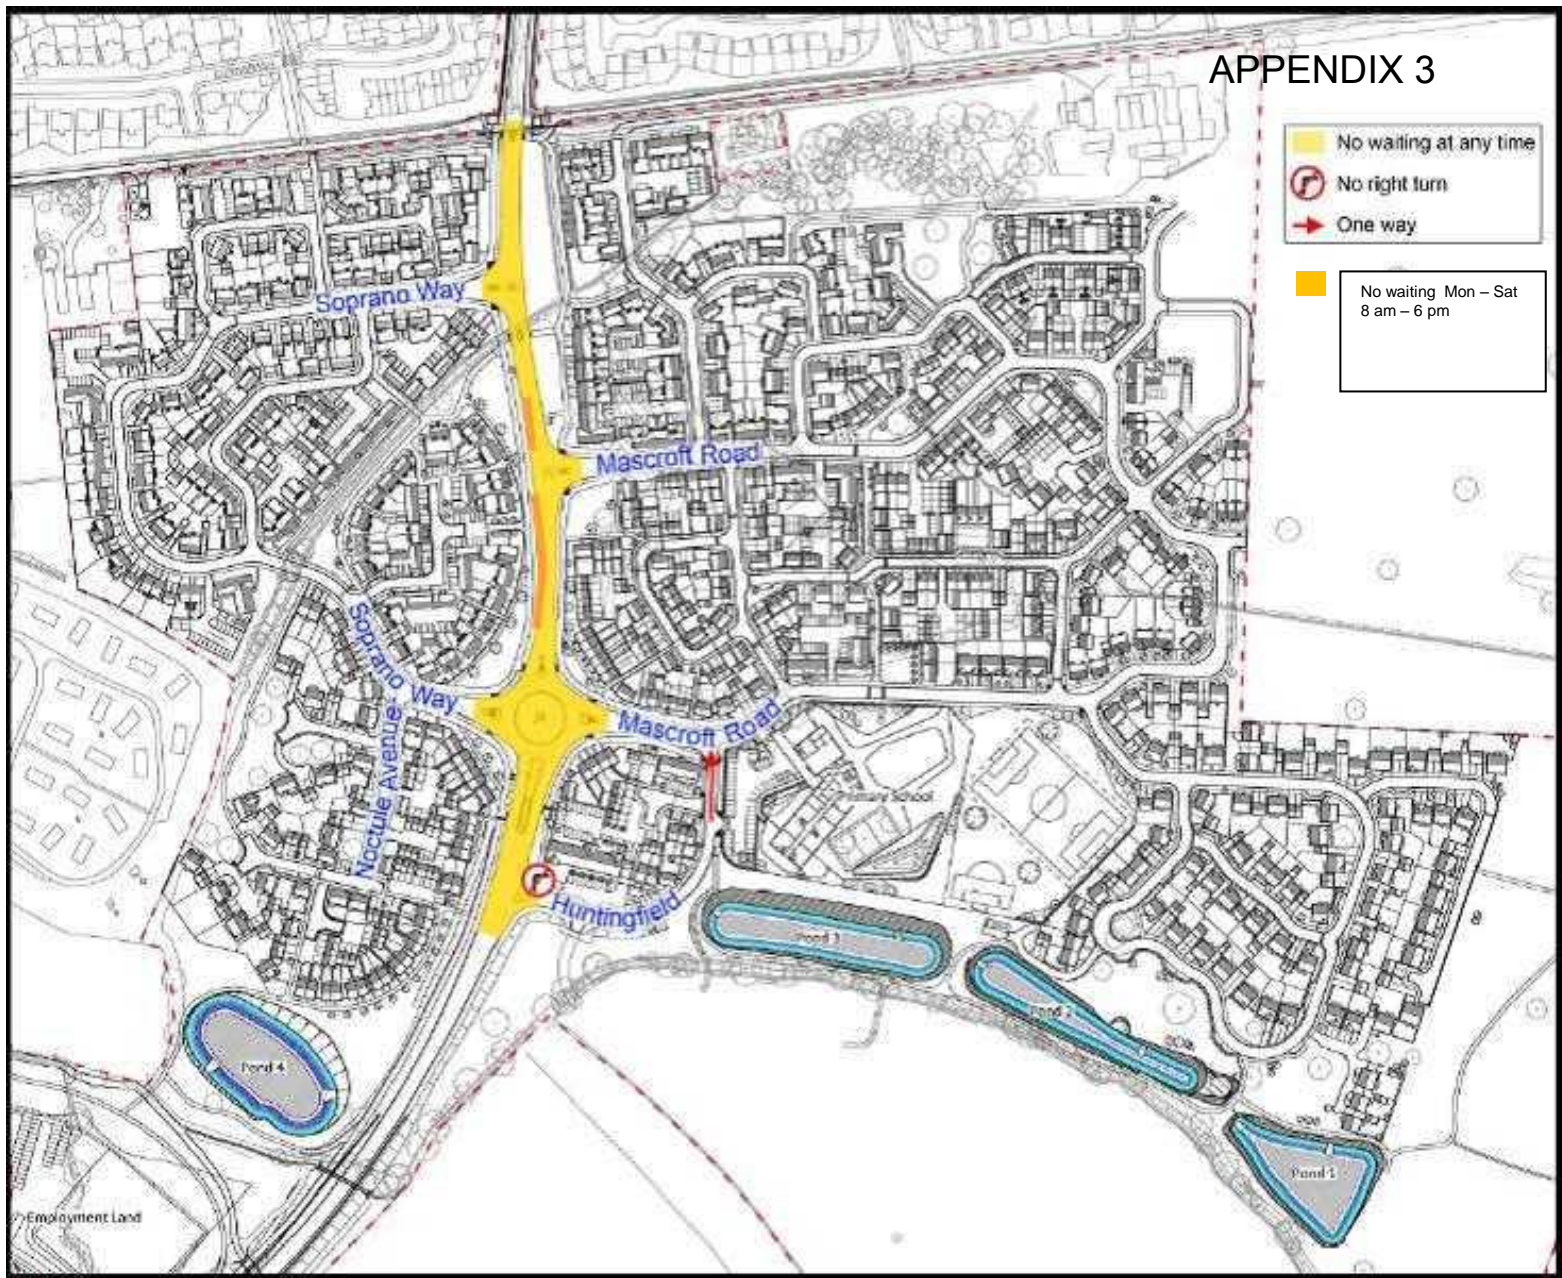

APPENDIX 3

- No waiting at any time
- No right turn
- One way

- No waiting Mon - Sat 8 am - 6 pm

Indicative Plan Leap Gate, Trowbridge

Not to Scale

Legend

- No right turn
- One way
- No waiting anytime
- No waiting Mon - Sat 8 am - 6 pm

This map is reproduced from Ordnance Survey material with the permission of Ordnance Survey on behalf of the Controller of Her Majesty's Stationary Office © Crown copyright.
 Unauthorised reproduction infringes Crown Copyright and may lead to prosecution or Civil Proceedings.
 Wiltshire Council (100049050) 2016