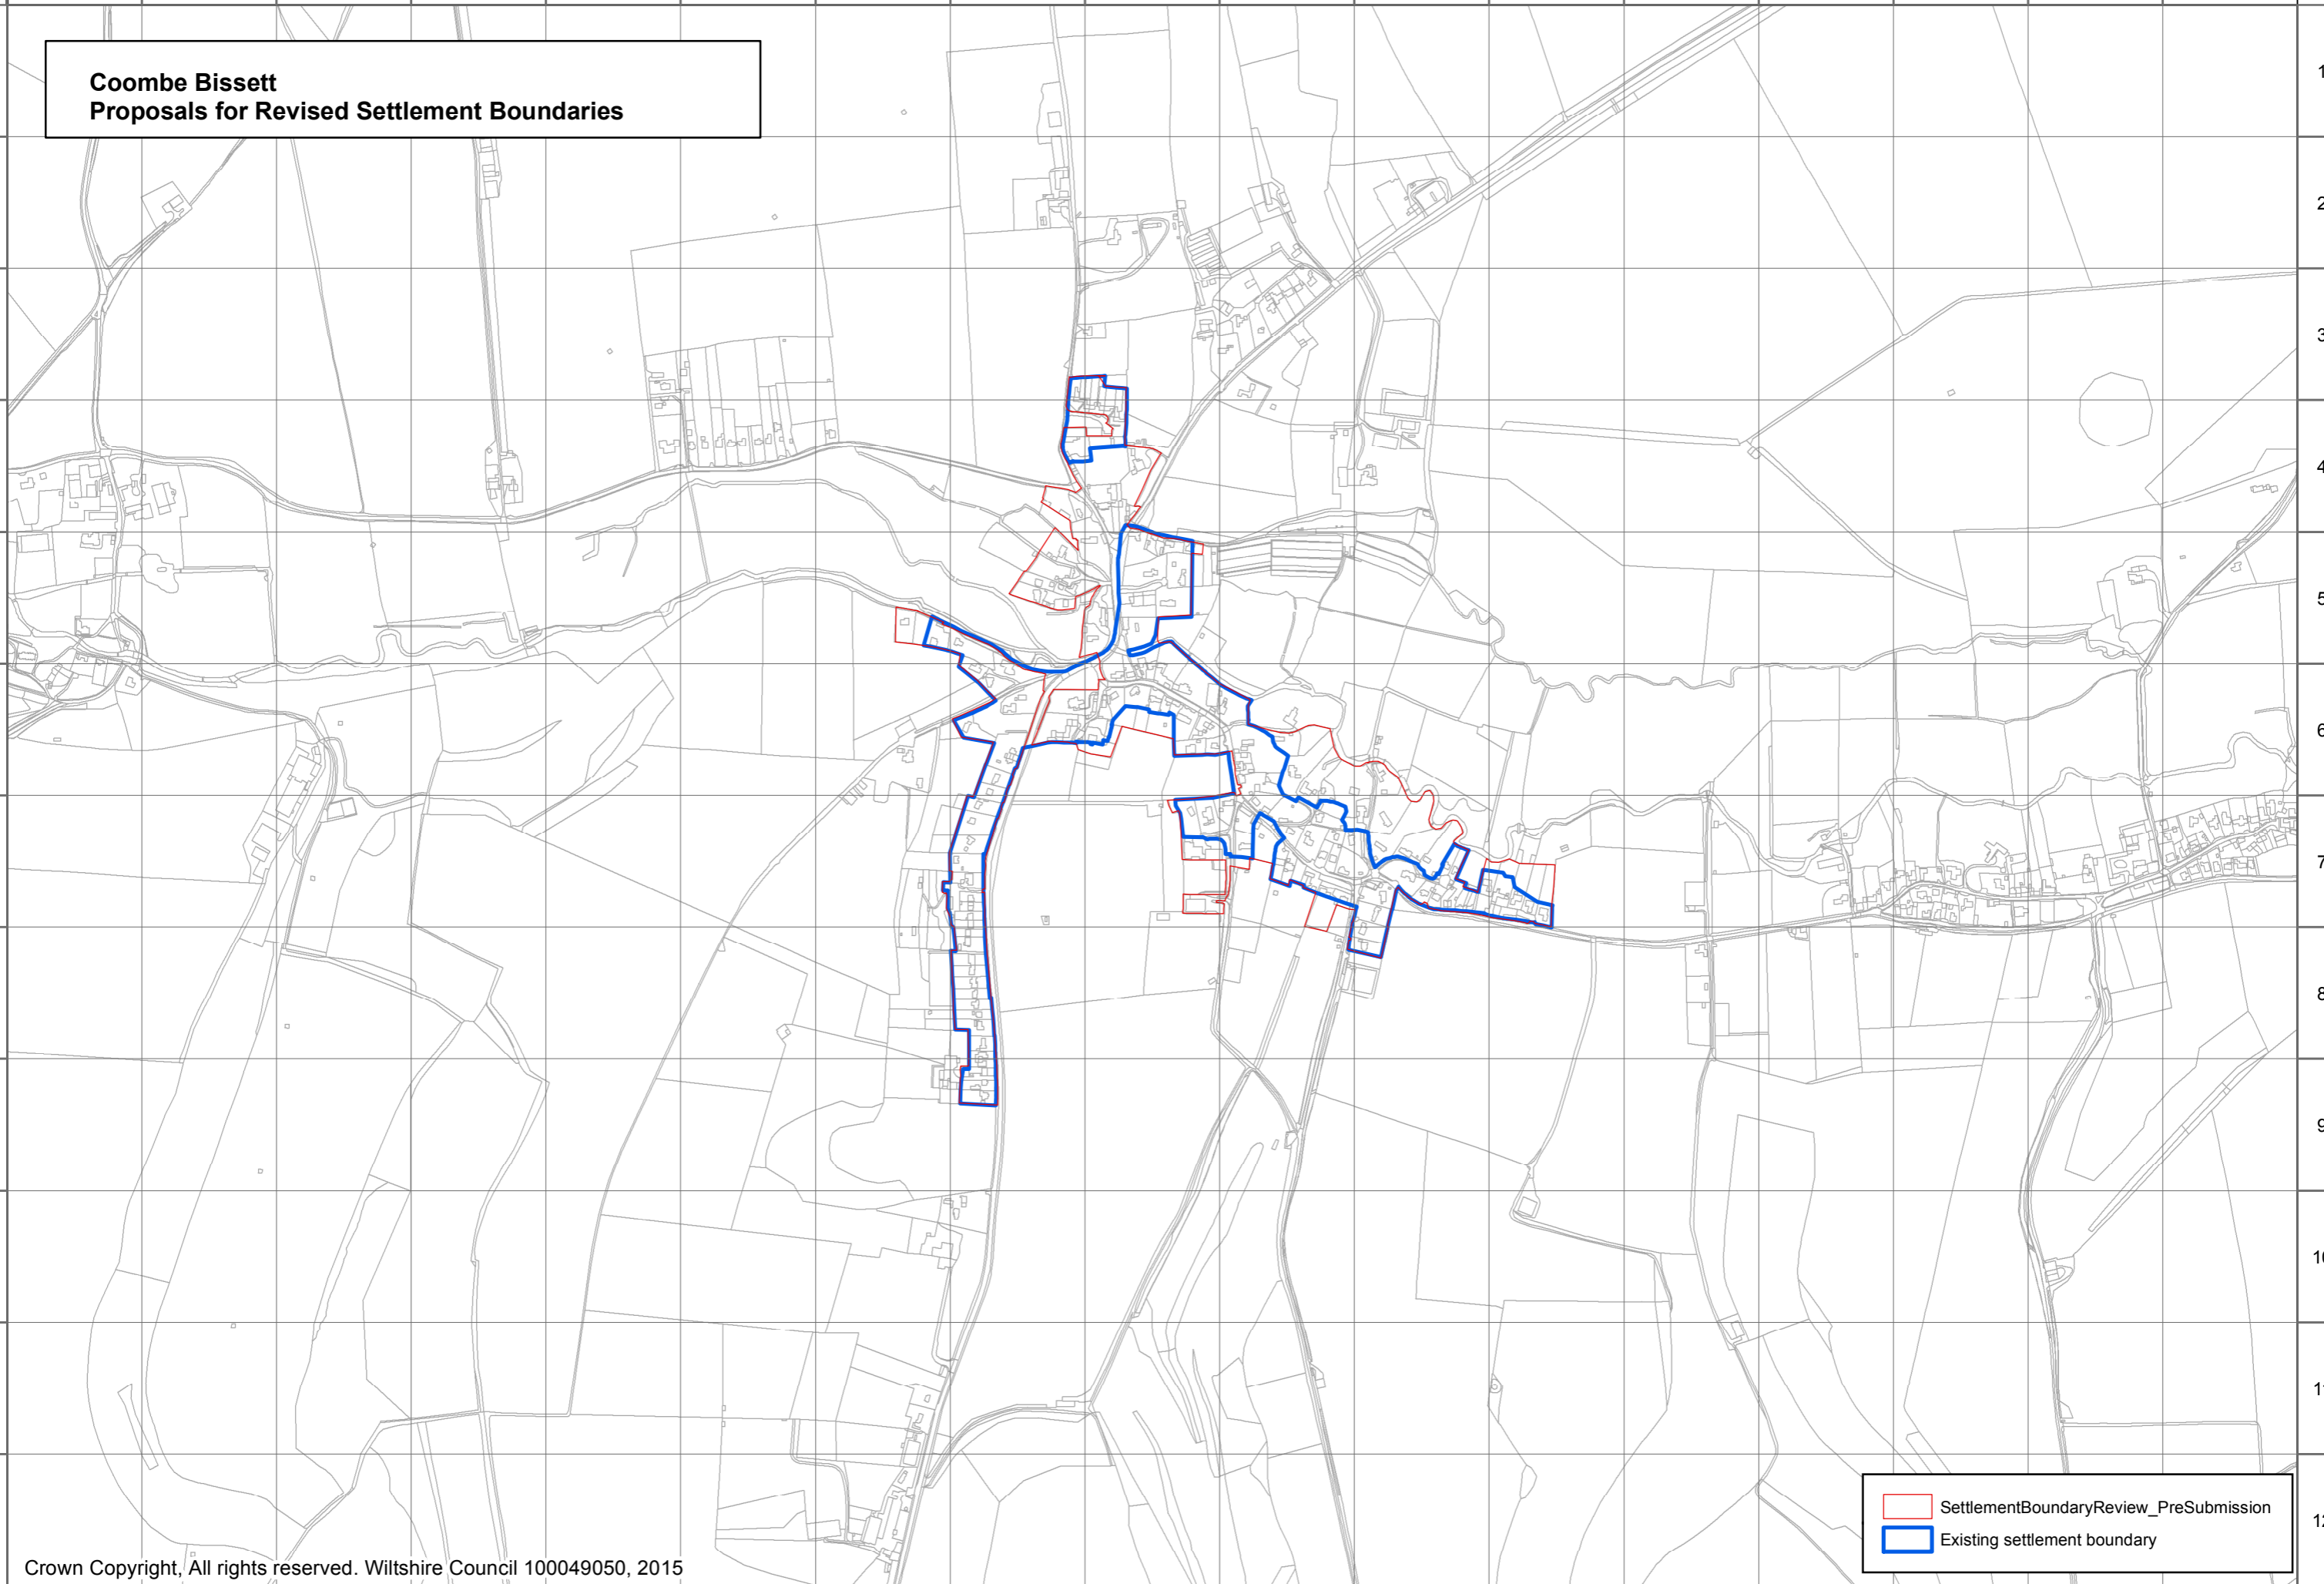

**Tilshead
Proposals for Revised Settlement Boundaries**

SettlementBoundaryReview_PreSubmission
Existing settlement boundary

Mere Community Area

A.90 The following settlement boundaries in the Mere Community Area have been reviewed by the Wiltshire Housing Site Allocations Plan:

- Downton
- Alderbury
- Combe Bissett
- Morgan Vale and Woodfalls
- Pitton
- Whiteparish, and
- Winterslow

A B C D E F G H I J K L M N O P Q

1
2
3
4
5
6
7
8
9
10
11
12

1
2
3
4
5
6
7
8
9
10
11
12

**Downton
Proposals for Revised Settlement Boundaries**

1
2
3
4
5
6
7
8
9
10
11
12

SettlementBoundaryReview_PreSubmission
Existing settlement boundary

A B C D E F G H I J K L M N O P Q

A B C D E F G H I J K L M N O P Q

1
2
3
4
5
6
7
8
9
10
11
12

**Coombe Bissett
Proposals for Revised Settlement Boundaries**

1
2
3
4
5
6
7
8
9
10
11
12

SettlementBoundaryReview_PreSubmission
Existing settlement boundary

A B C D E F G H I J K L M N O P Q

A B C D E F G H I J K L M N O P Q

1
2
3
4
5
6
7
8
9
10
11
12

1
2
3
4
5
6
7
8
9
10
11
12