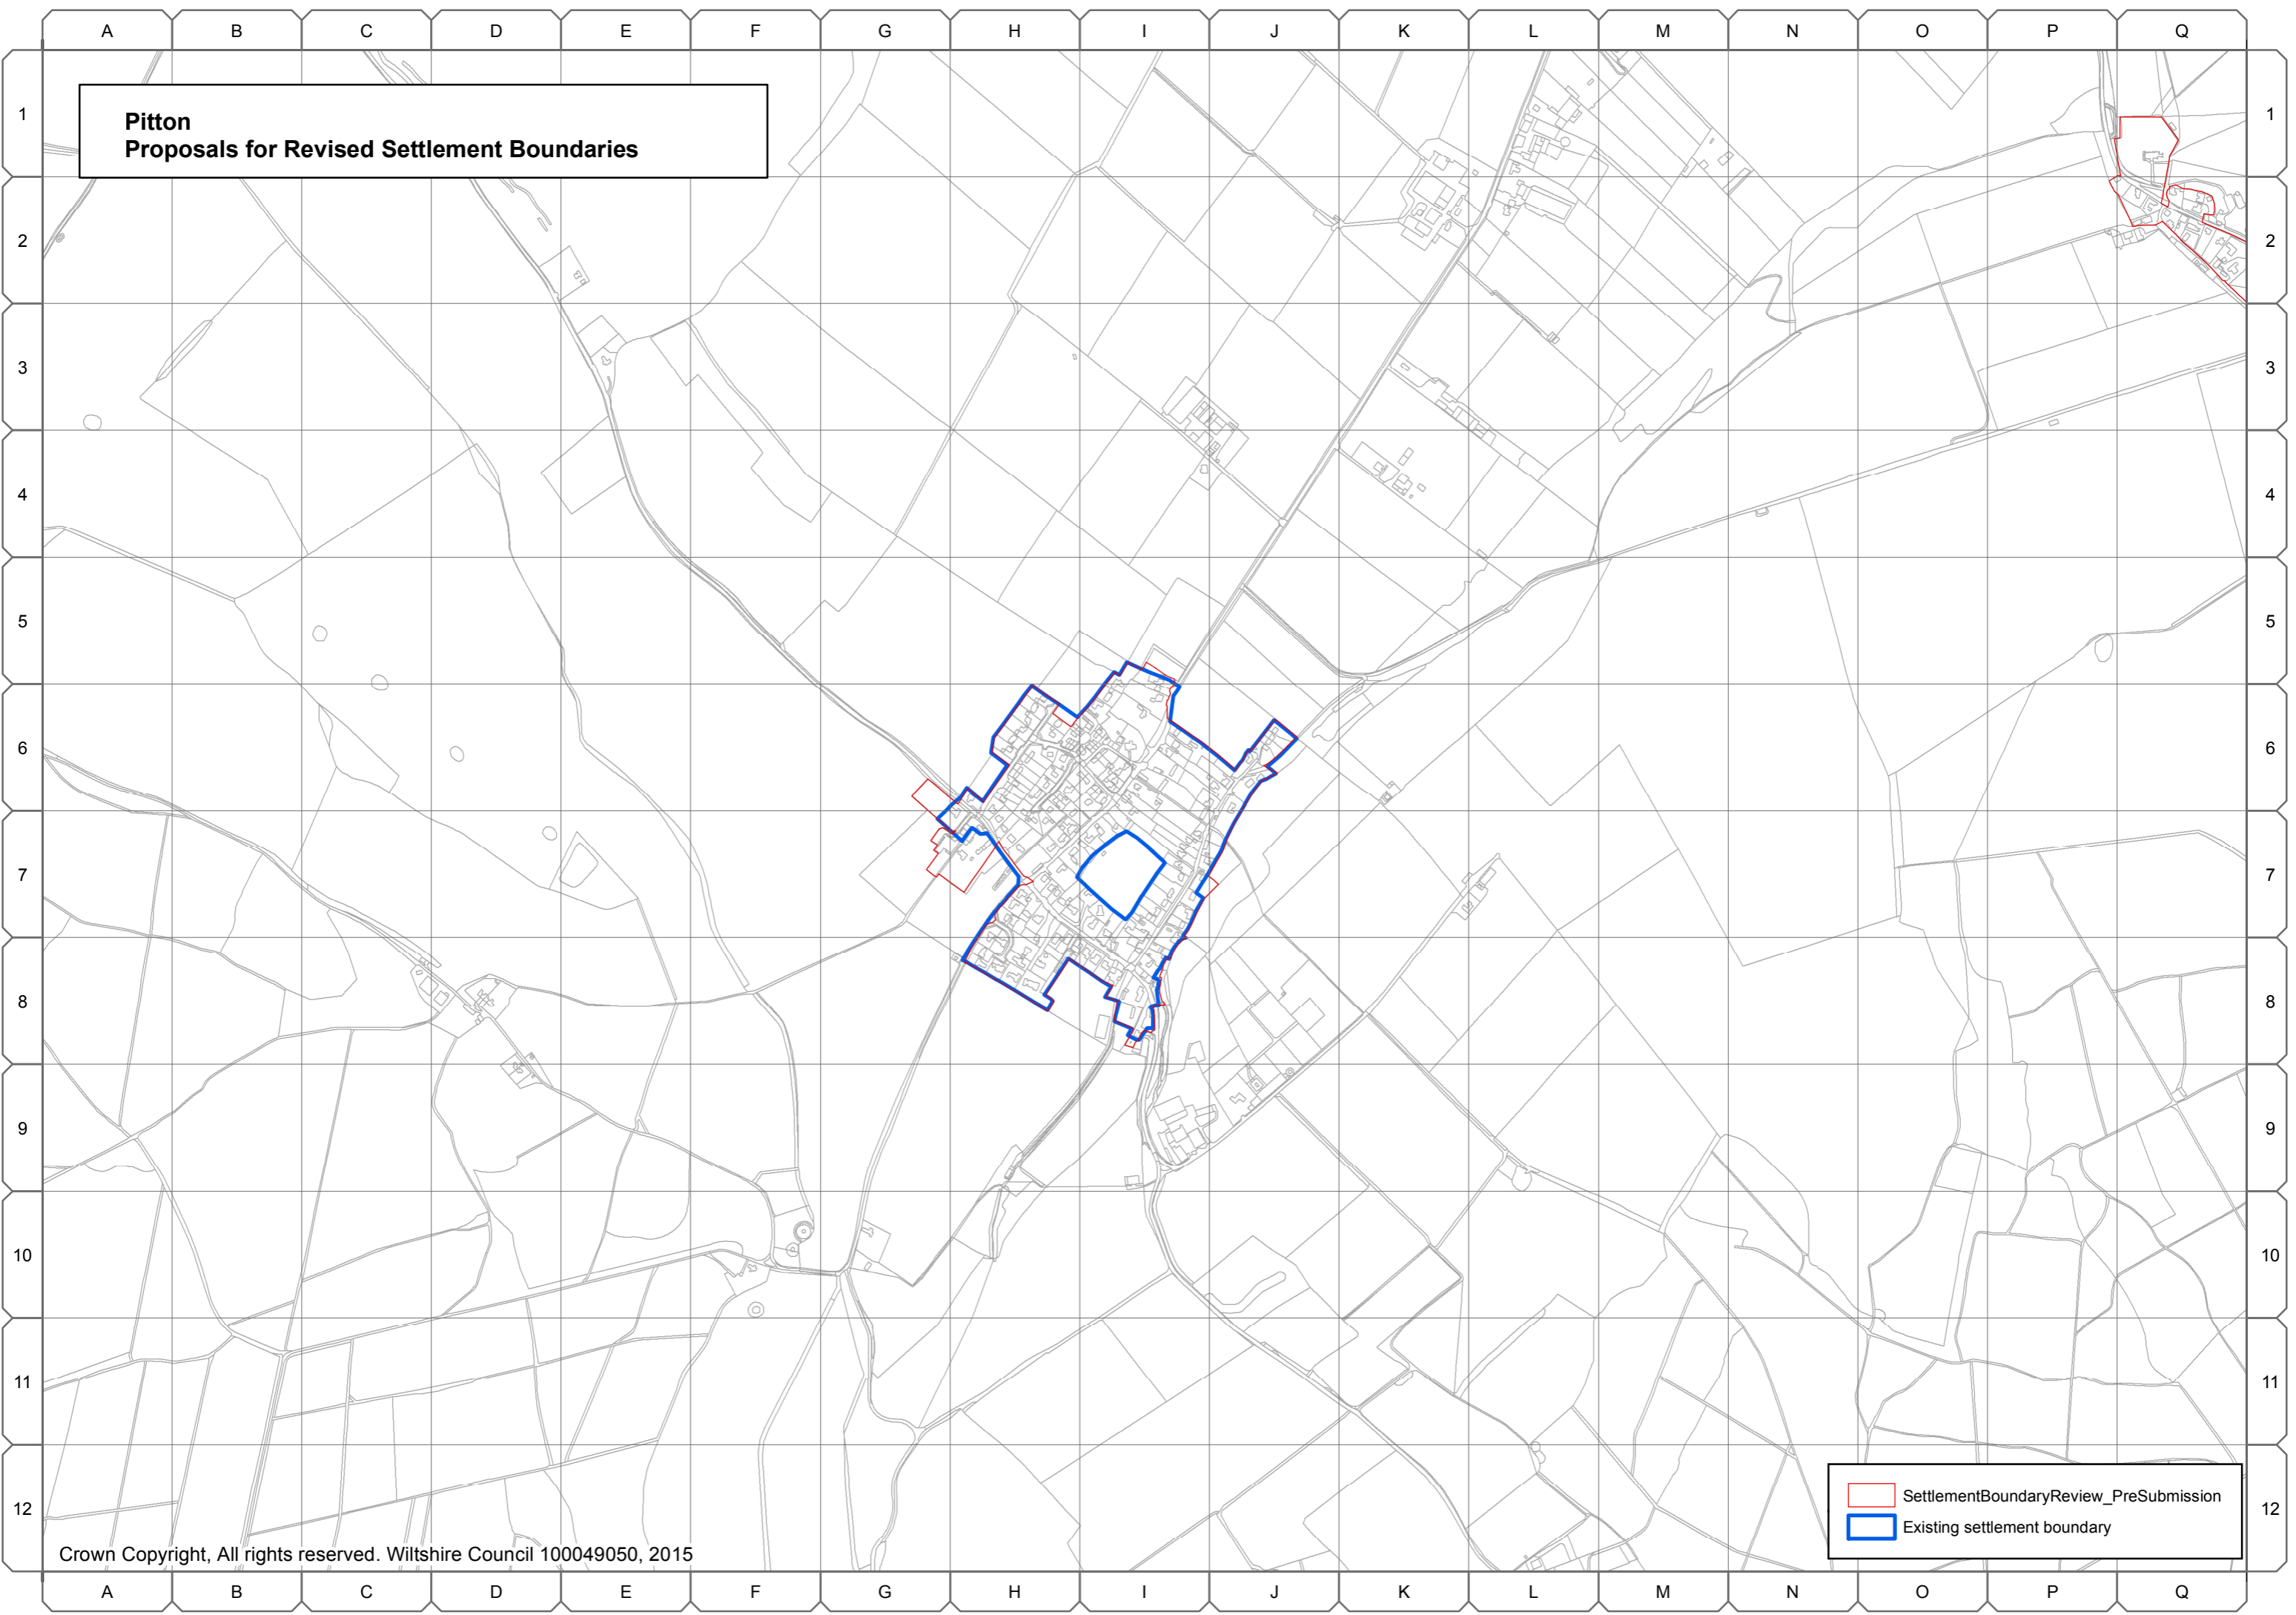

**Pitton
Proposals for Revised Settlement Boundaries**

SettlementBoundaryReview_PreSubmission
Existing settlement boundary