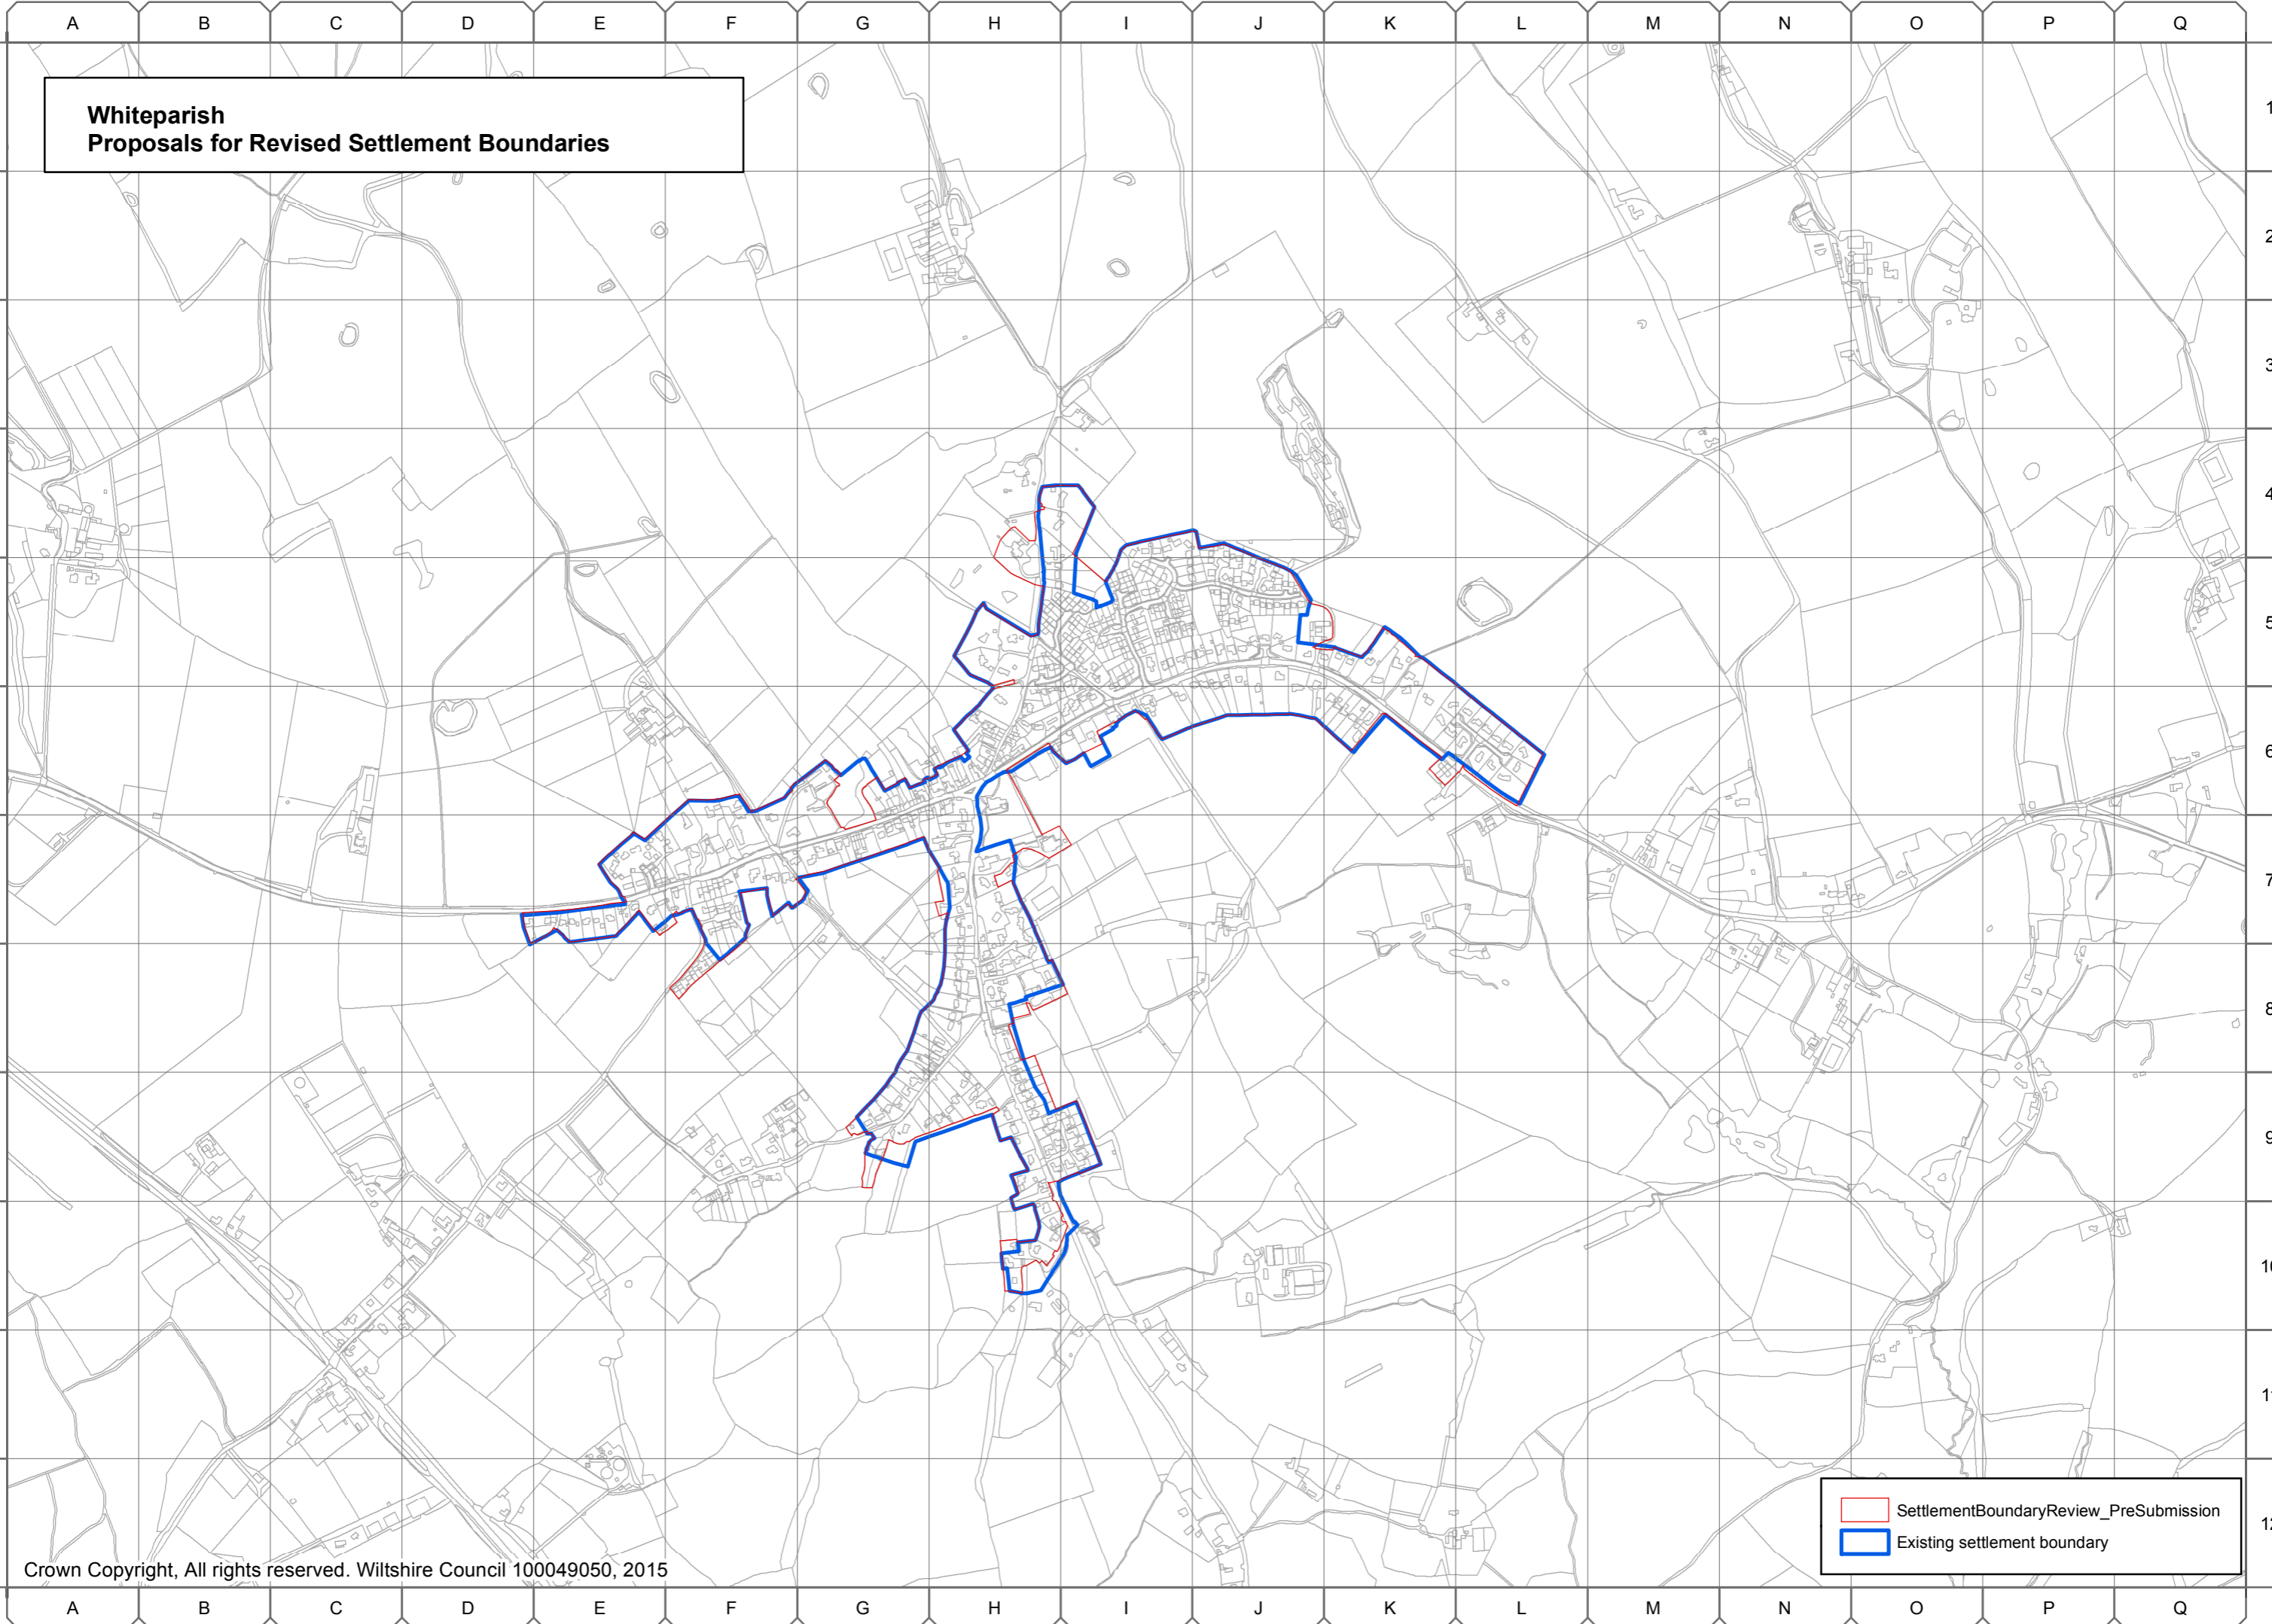

**Whiteparish
Proposals for Revised Settlement Boundaries**

SettlementBoundaryReview_PreSubmission
Existing settlement boundary