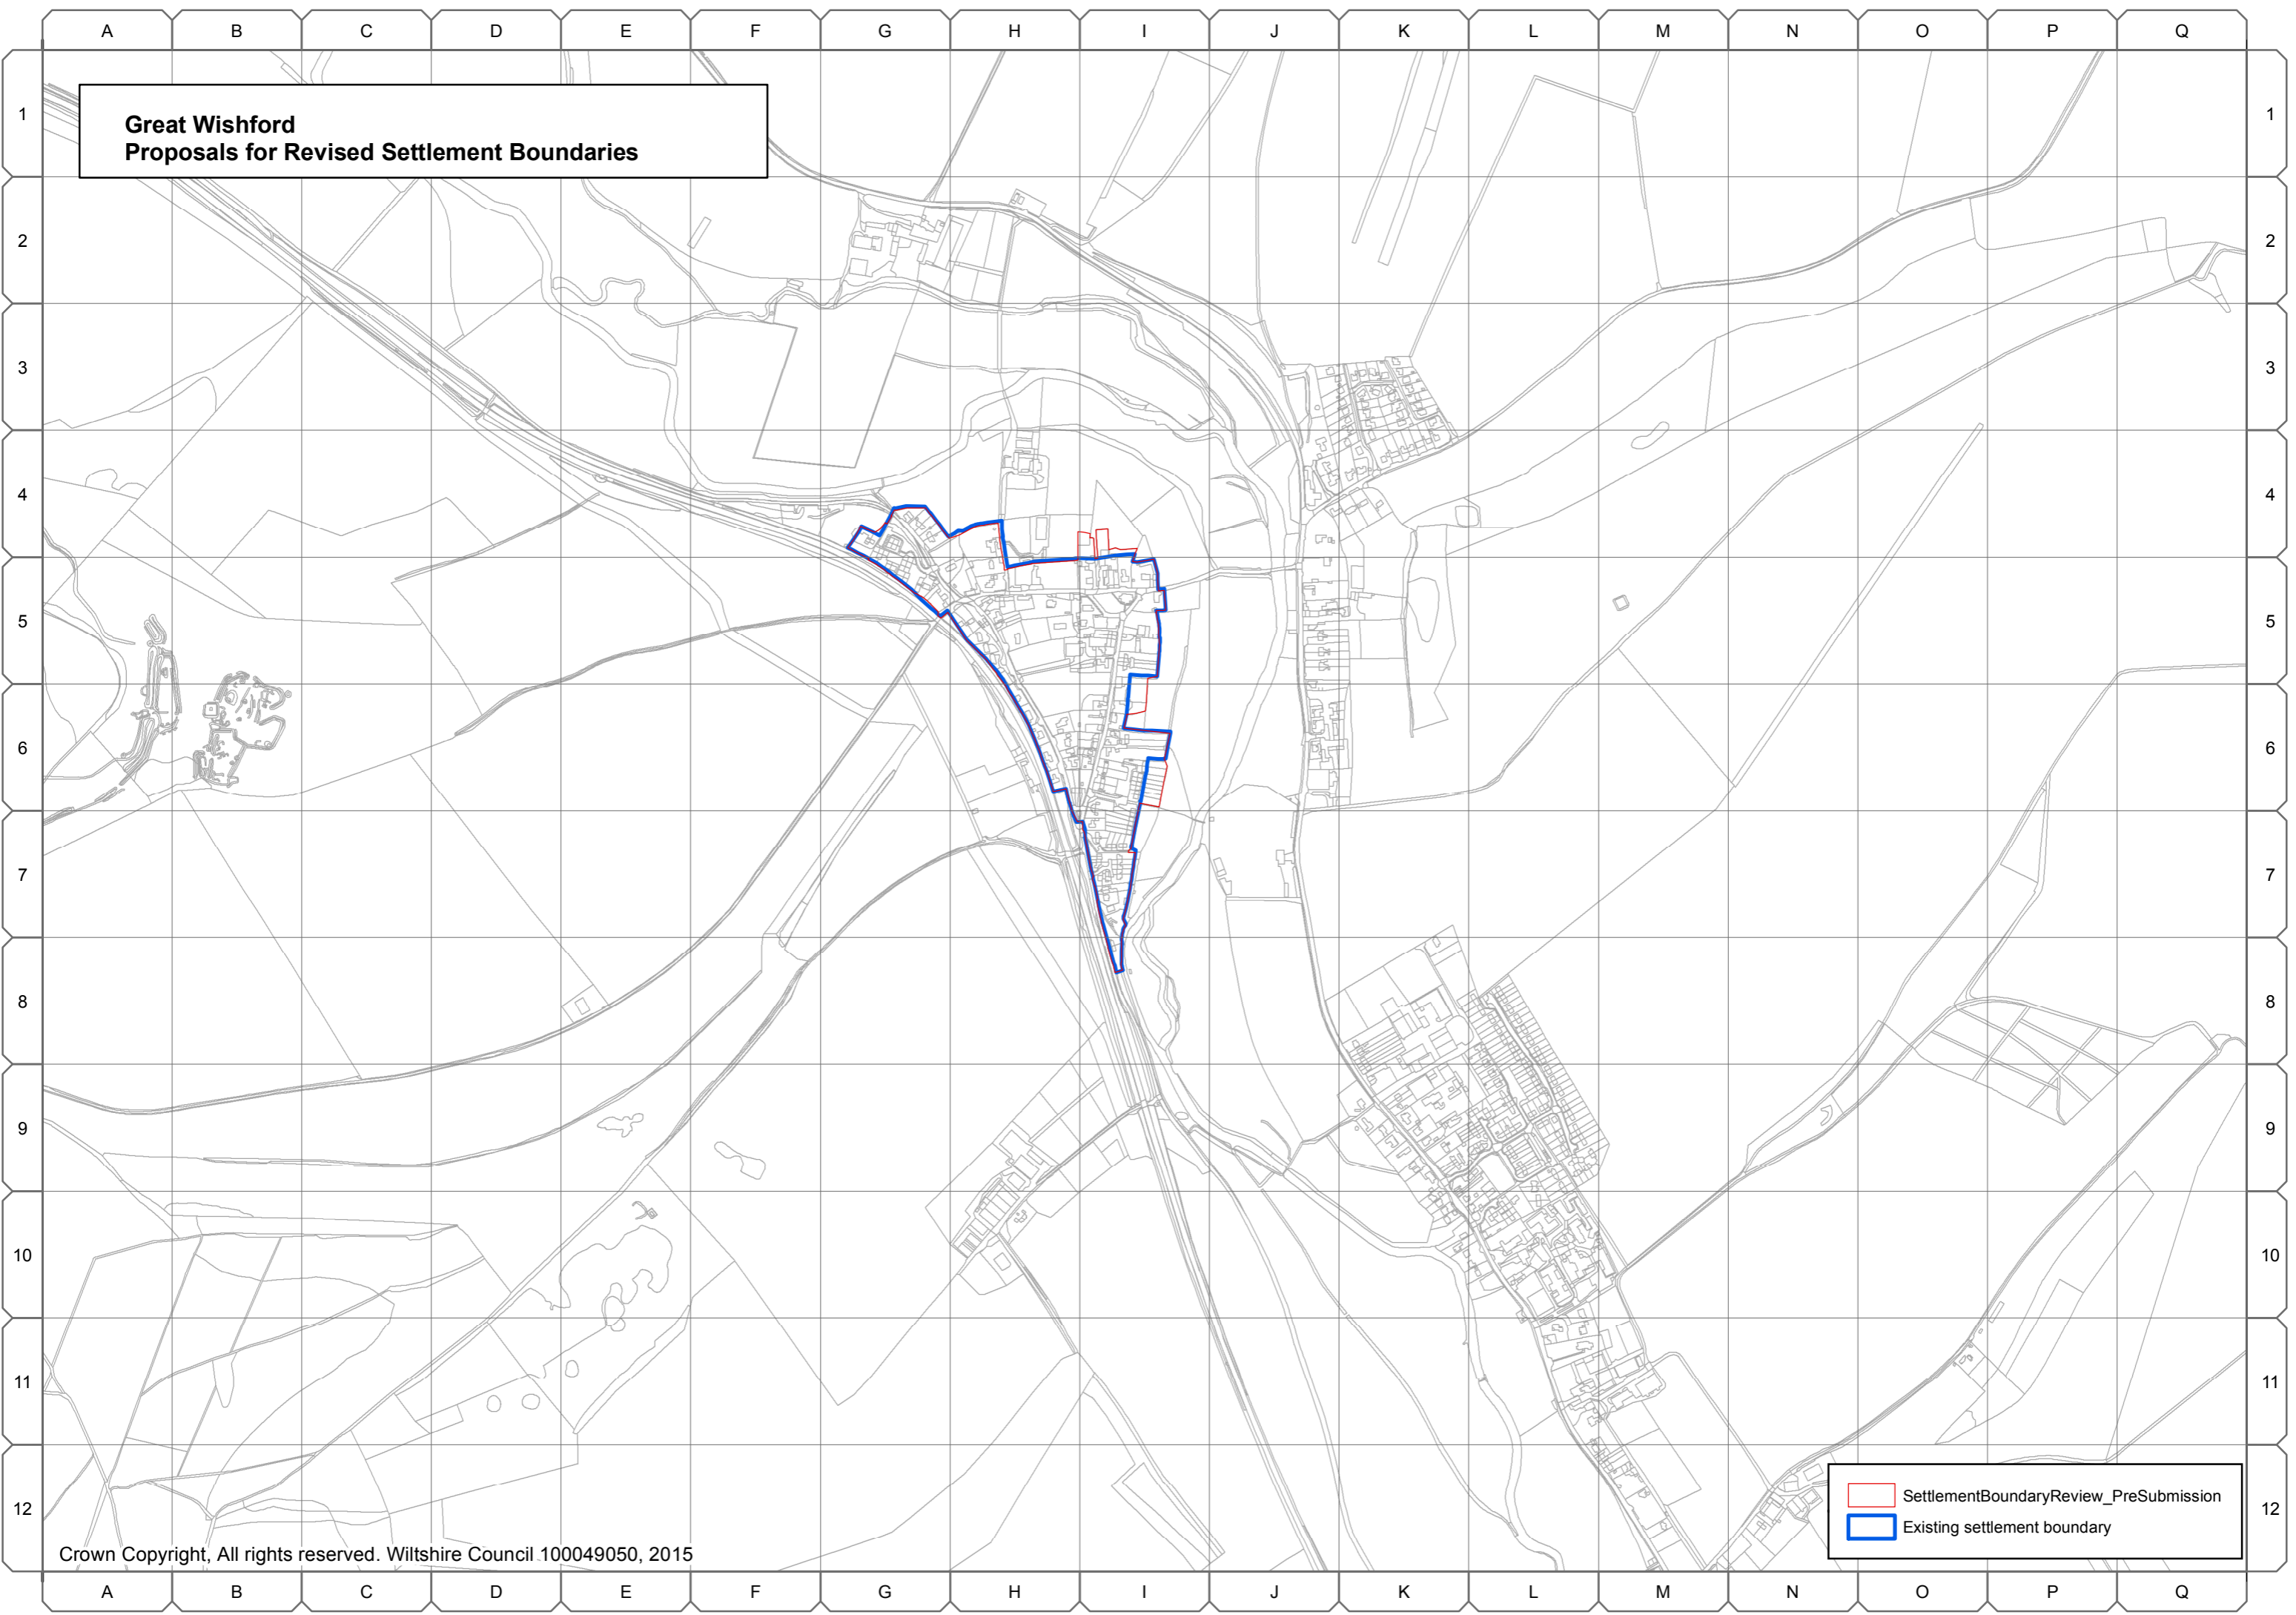

A B C D E F G H I J K L M N O P Q

1
2
3
4
5
6
7
8
9
10
11
12

1
2
3
4
5
6
7
8
9
10
11
12

**Bulford
Proposals for Revised Settlement Boundaries**

	SettlementBoundaryReview_PreSubmission
	Existing settlement boundary

A B C D E F G H I J K L M N O P Q

**Durrington
Proposals for Revised Settlement Boundaries**

SettlementBoundaryReview_PreSubmission
Existing settlement boundary

**Great Wishford
Proposals for Revised Settlement Boundaries**

	SettlementBoundaryReview_PreSubmission
	Existing settlement boundary

A B C D E F G H I J K L M N O P Q

1
2
3
4
5
6
7
8
9
10
11
12

**Shrewton
Proposals for Revised Settlement Boundaries**

1
2
3
4
5
6
7
8
9
10
11
12

**Tilshead
Proposals for Revised Settlement Boundaries**

SettlementBoundaryReview_PreSubmission
Existing settlement boundary

Mere Community Area

A.90 The following settlement boundaries in the Mere Community Area have been reviewed by the Wiltshire Housing Site Allocations Plan: