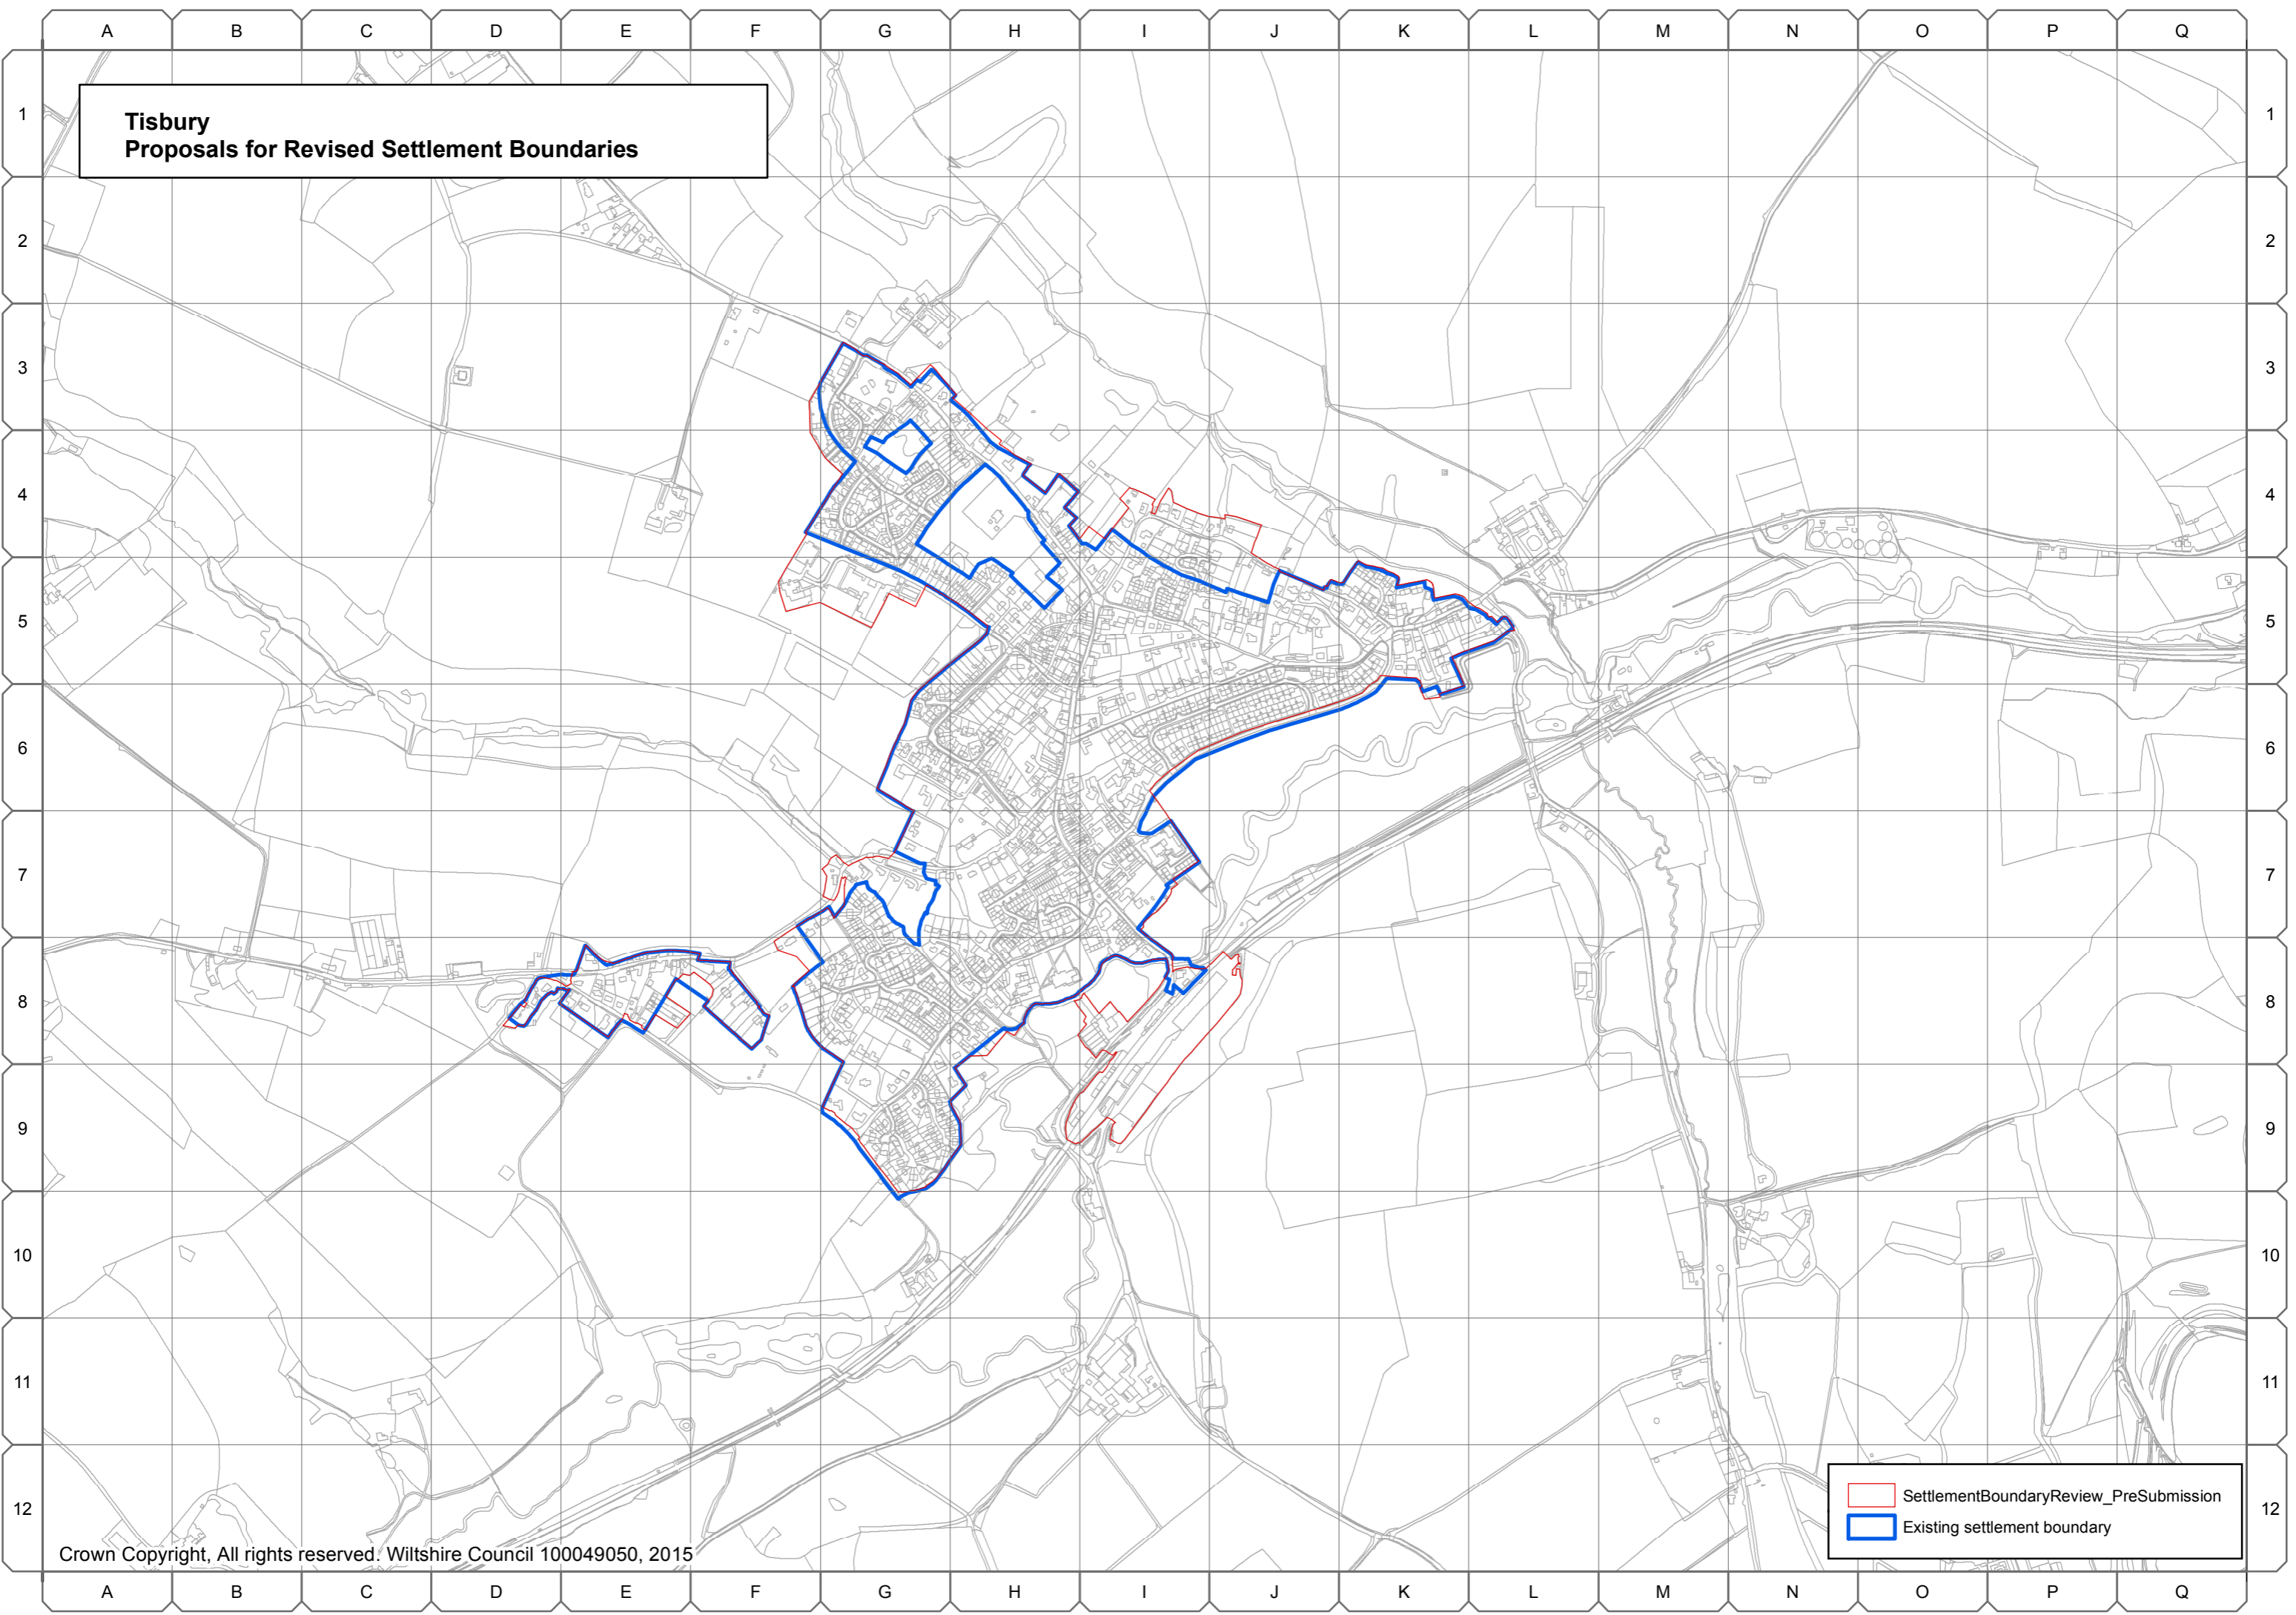

**Tisbury
Proposals for Revised Settlement Boundaries**

SettlementBoundaryReview_PreSubmission
Existing settlement boundary