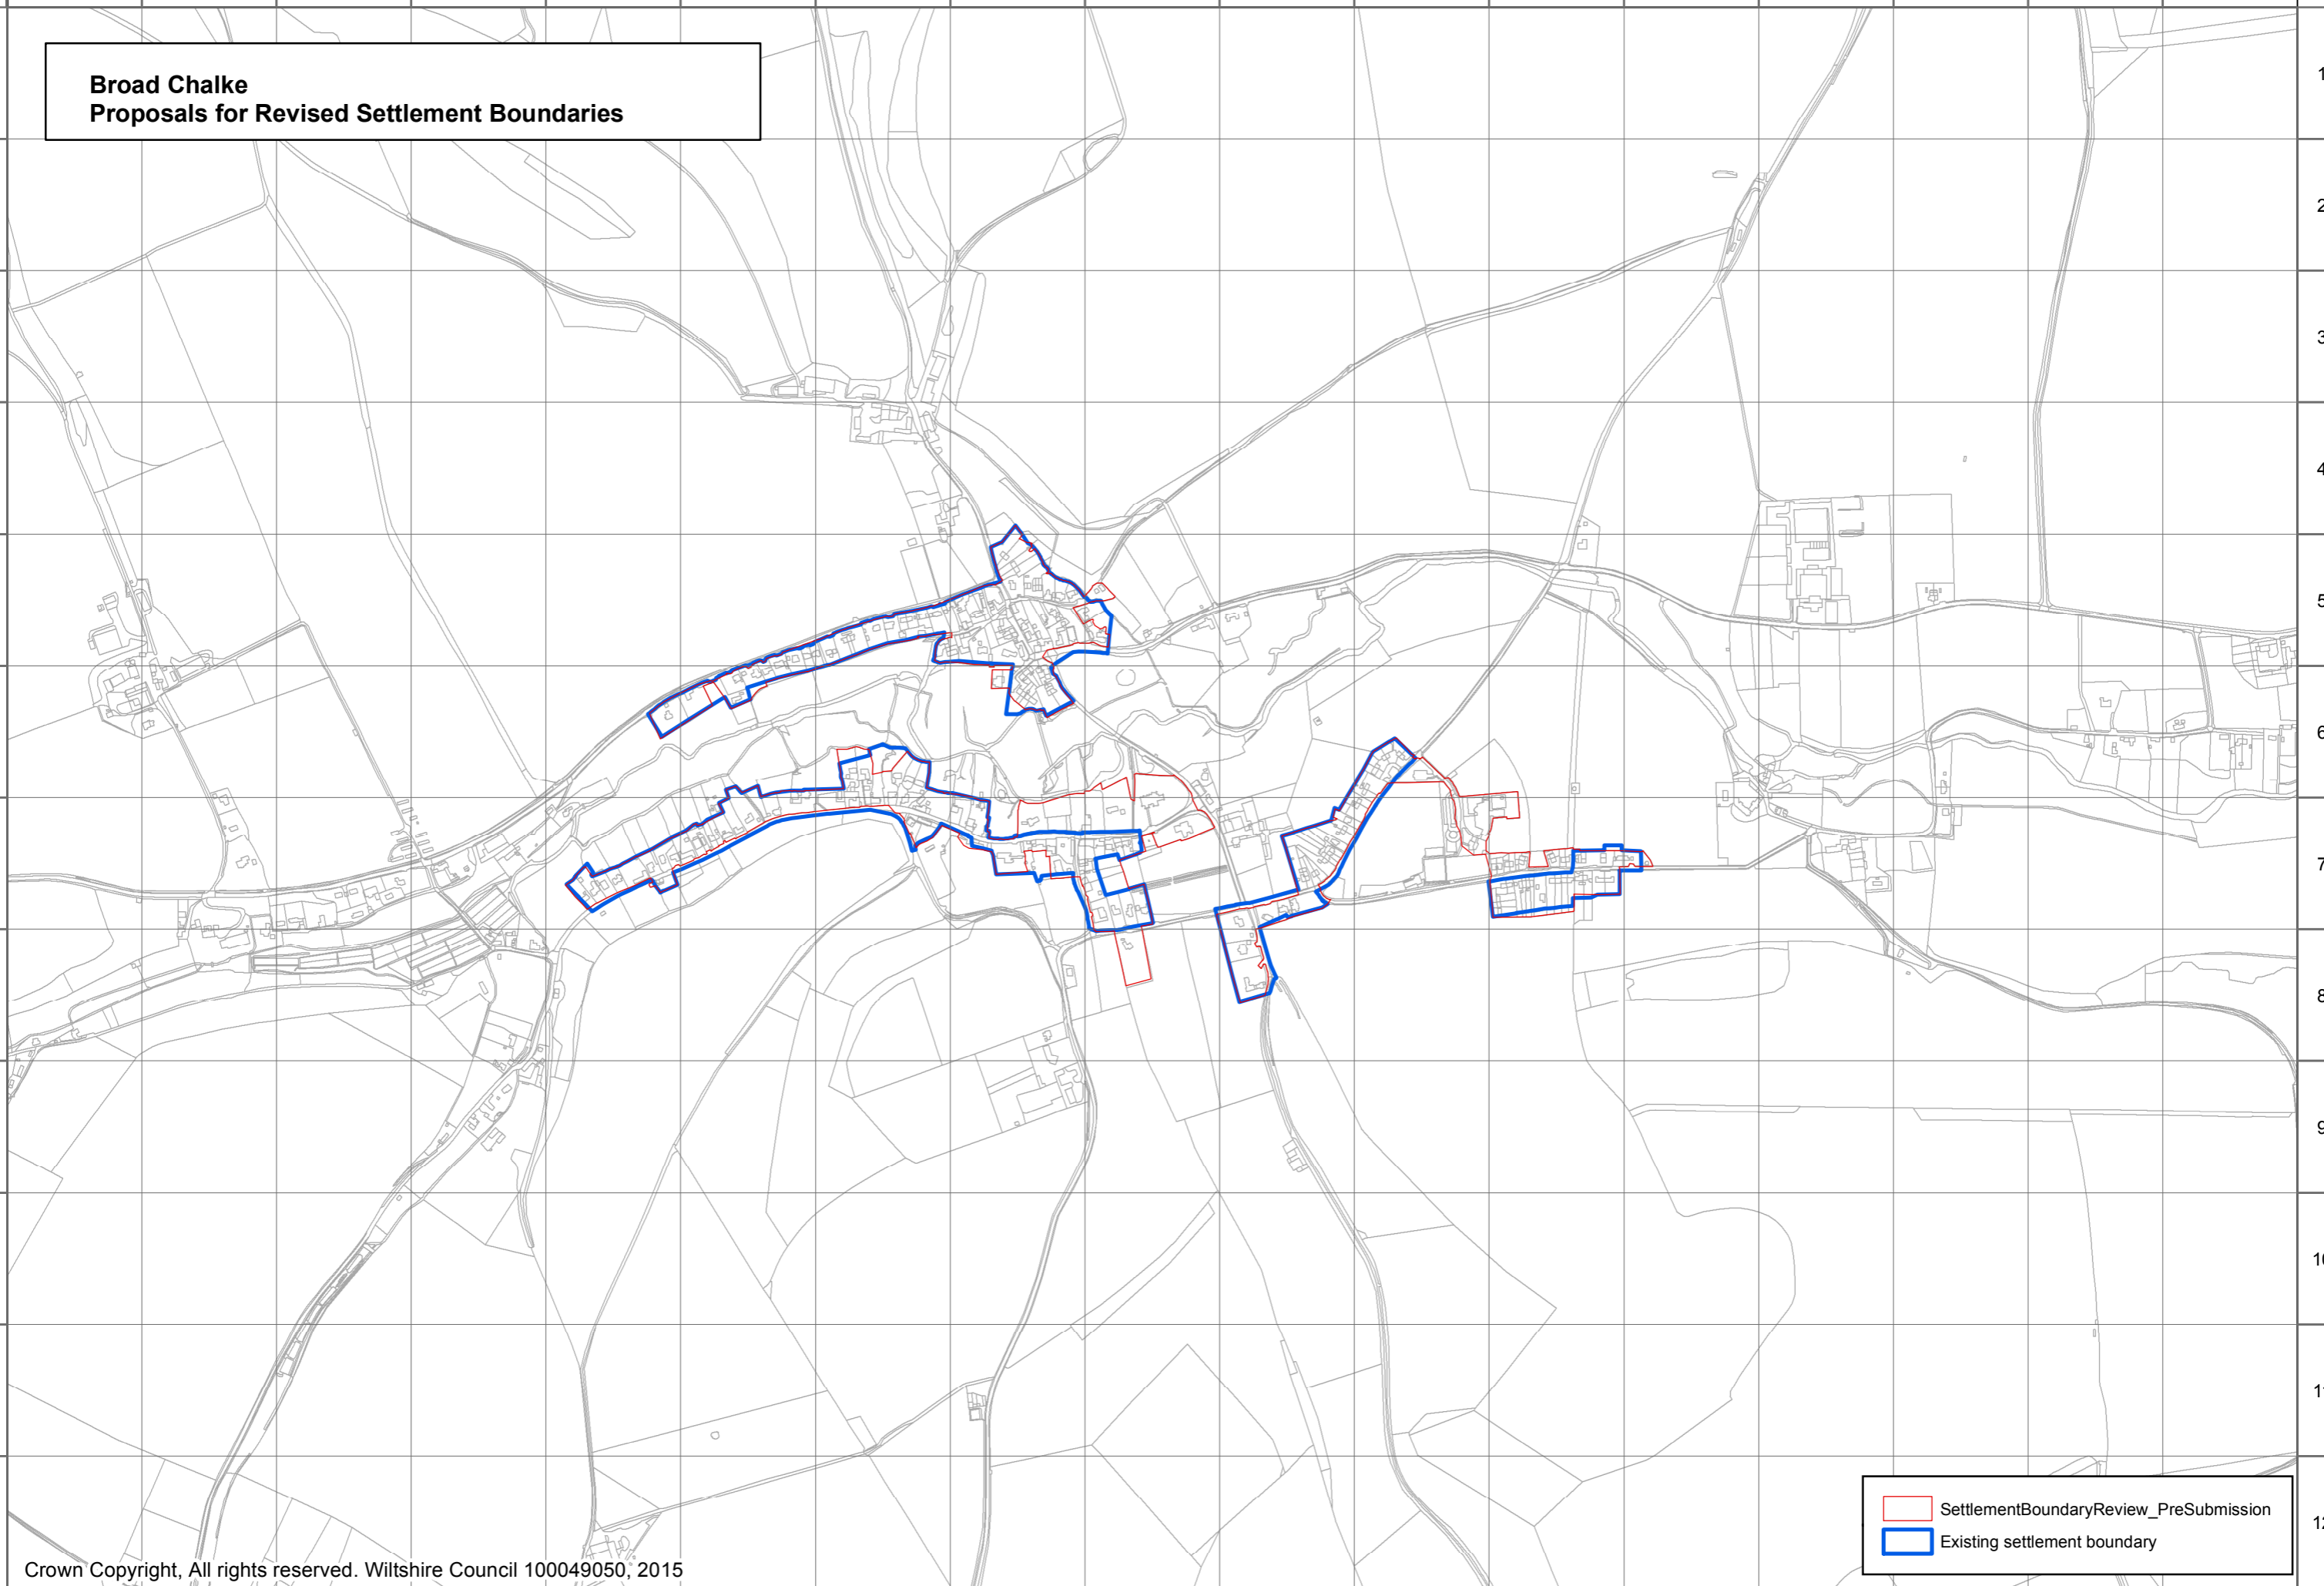

A B C D E F G H I J K L M N O P Q

1
2
3
4
5
6
7
8
9
10
11
12

**Broad Chalke
Proposals for Revised Settlement Boundaries**

1
2
3
4
5
6
7
8
9
10
11
12

SettlementBoundaryReview_PreSubmission
Existing settlement boundary

A B C D E F G H I J K L M N O P Q