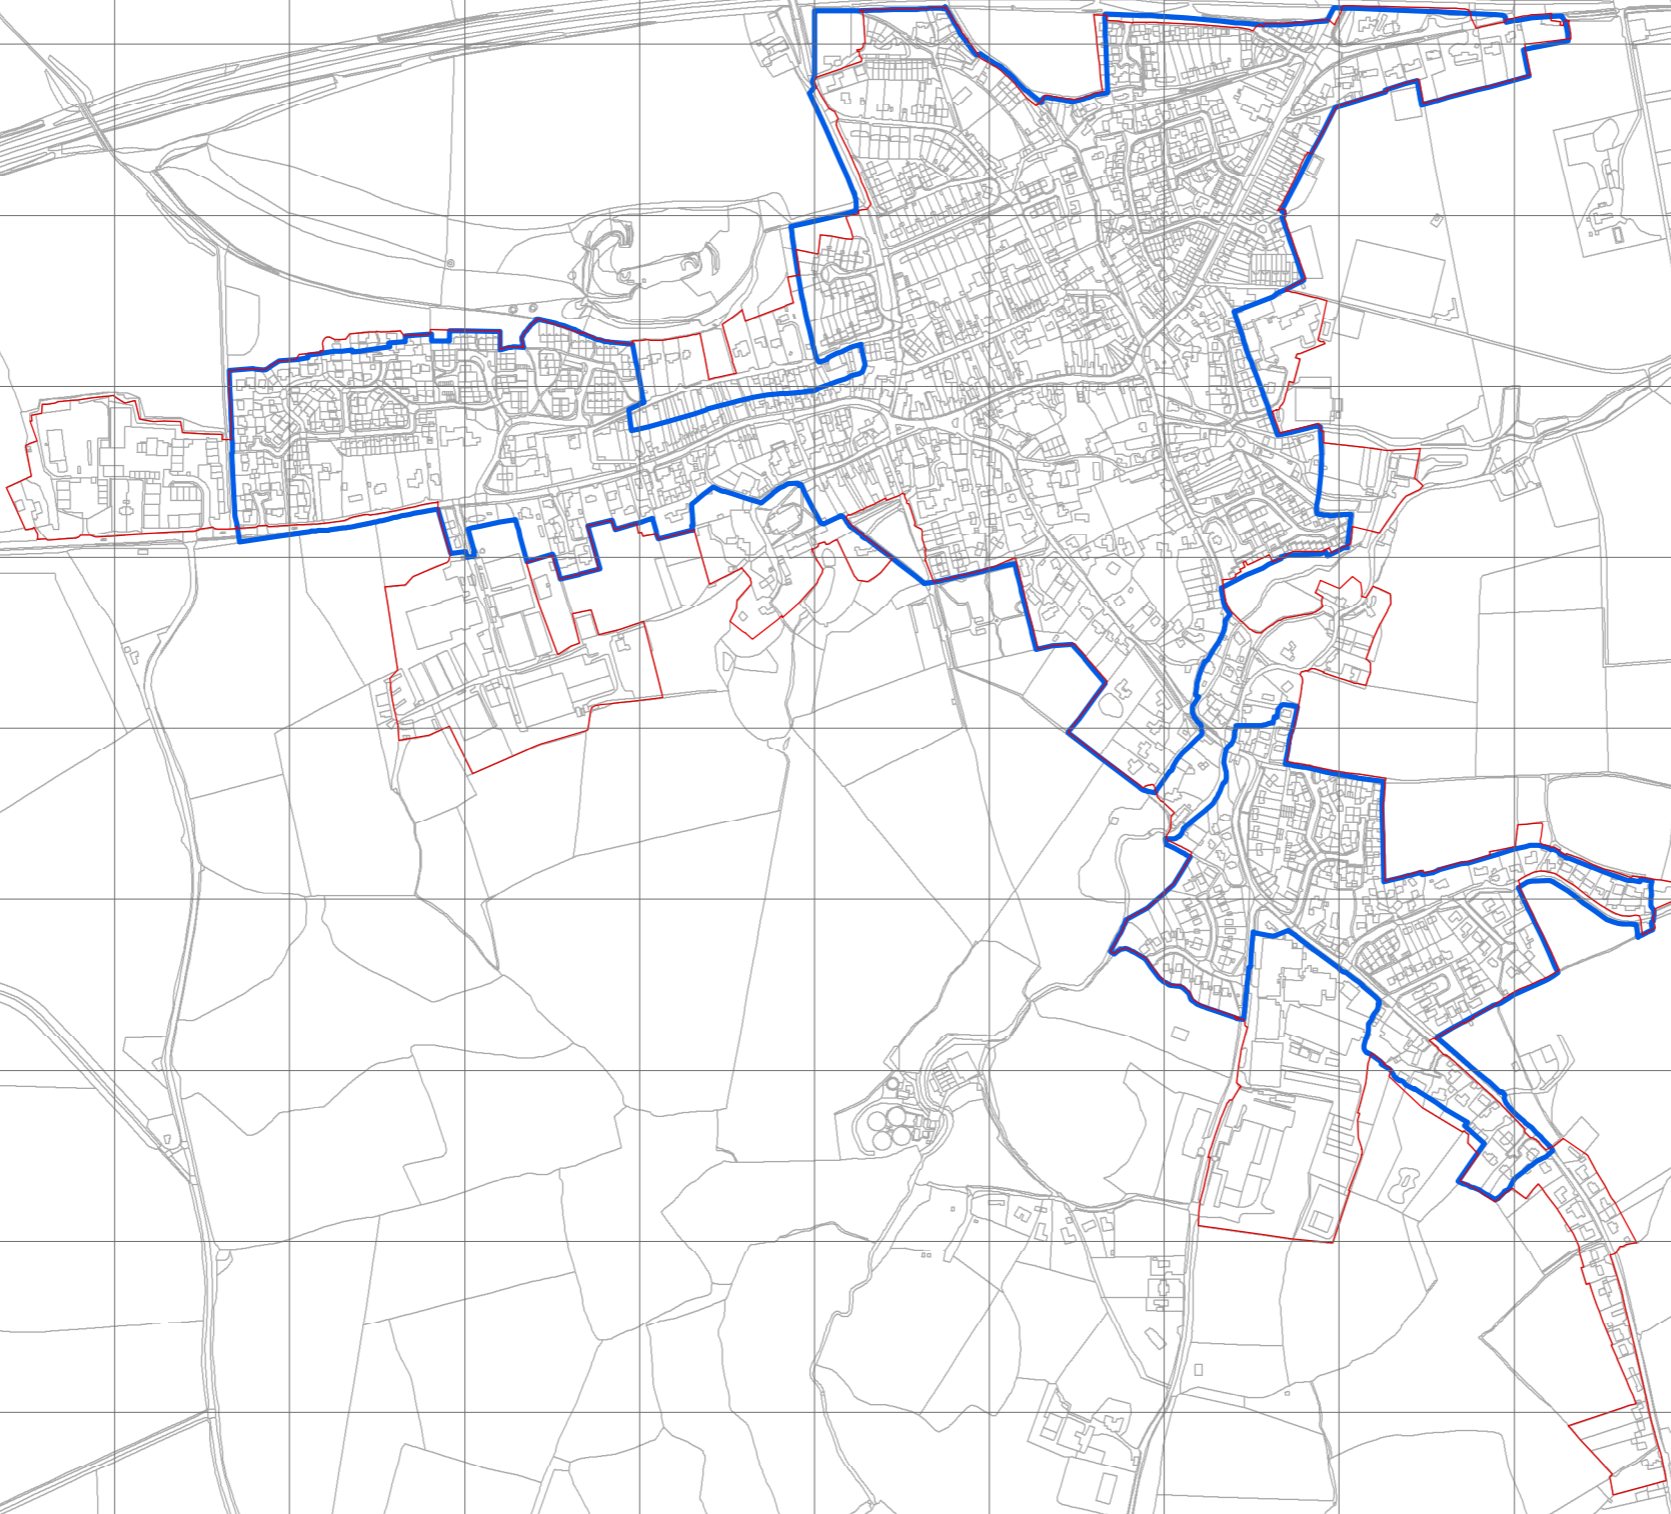

SettlementBoundaryReview_PreSubmission
Existing settlement boundary

A B C D E F G H I J K L M N O P Q

**The Winterbournes
Proposals for Revised Settlement Boundaries**

SettlementBoundaryReview_PreSubmission
Existing settlement boundary

**Tilshead
Proposals for Revised Settlement Boundaries**

SettlementBoundaryReview_PreSubmission
Existing settlement boundary

Mere Community Area

A.90 The following settlement boundaries in the Mere Community Area have been reviewed by the Wiltshire Housing Site Allocations Plan:

- Mere

**Mere
Proposals for Revised Settlement Boundaries**

	SettlementBoundaryReview_PreSubmission
	Existing settlement boundary

Salisbury Community Area

A.92 The following settlement boundaries in the Salisbury Community Area have been reviewed by the Wiltshire Housing Site Allocations Plan:

- Salisbury

Salisbury
Proposals for Revised Settlement Boundaries

SettlementBoundaryReview_PreSubmission
Existing settlement boundary

Southern Wiltshire Community Area

A.94 The following settlement boundaries in the Southern Wiltshire Community Area have been reviewed by the Wiltshire Housing Site Allocations Plan: