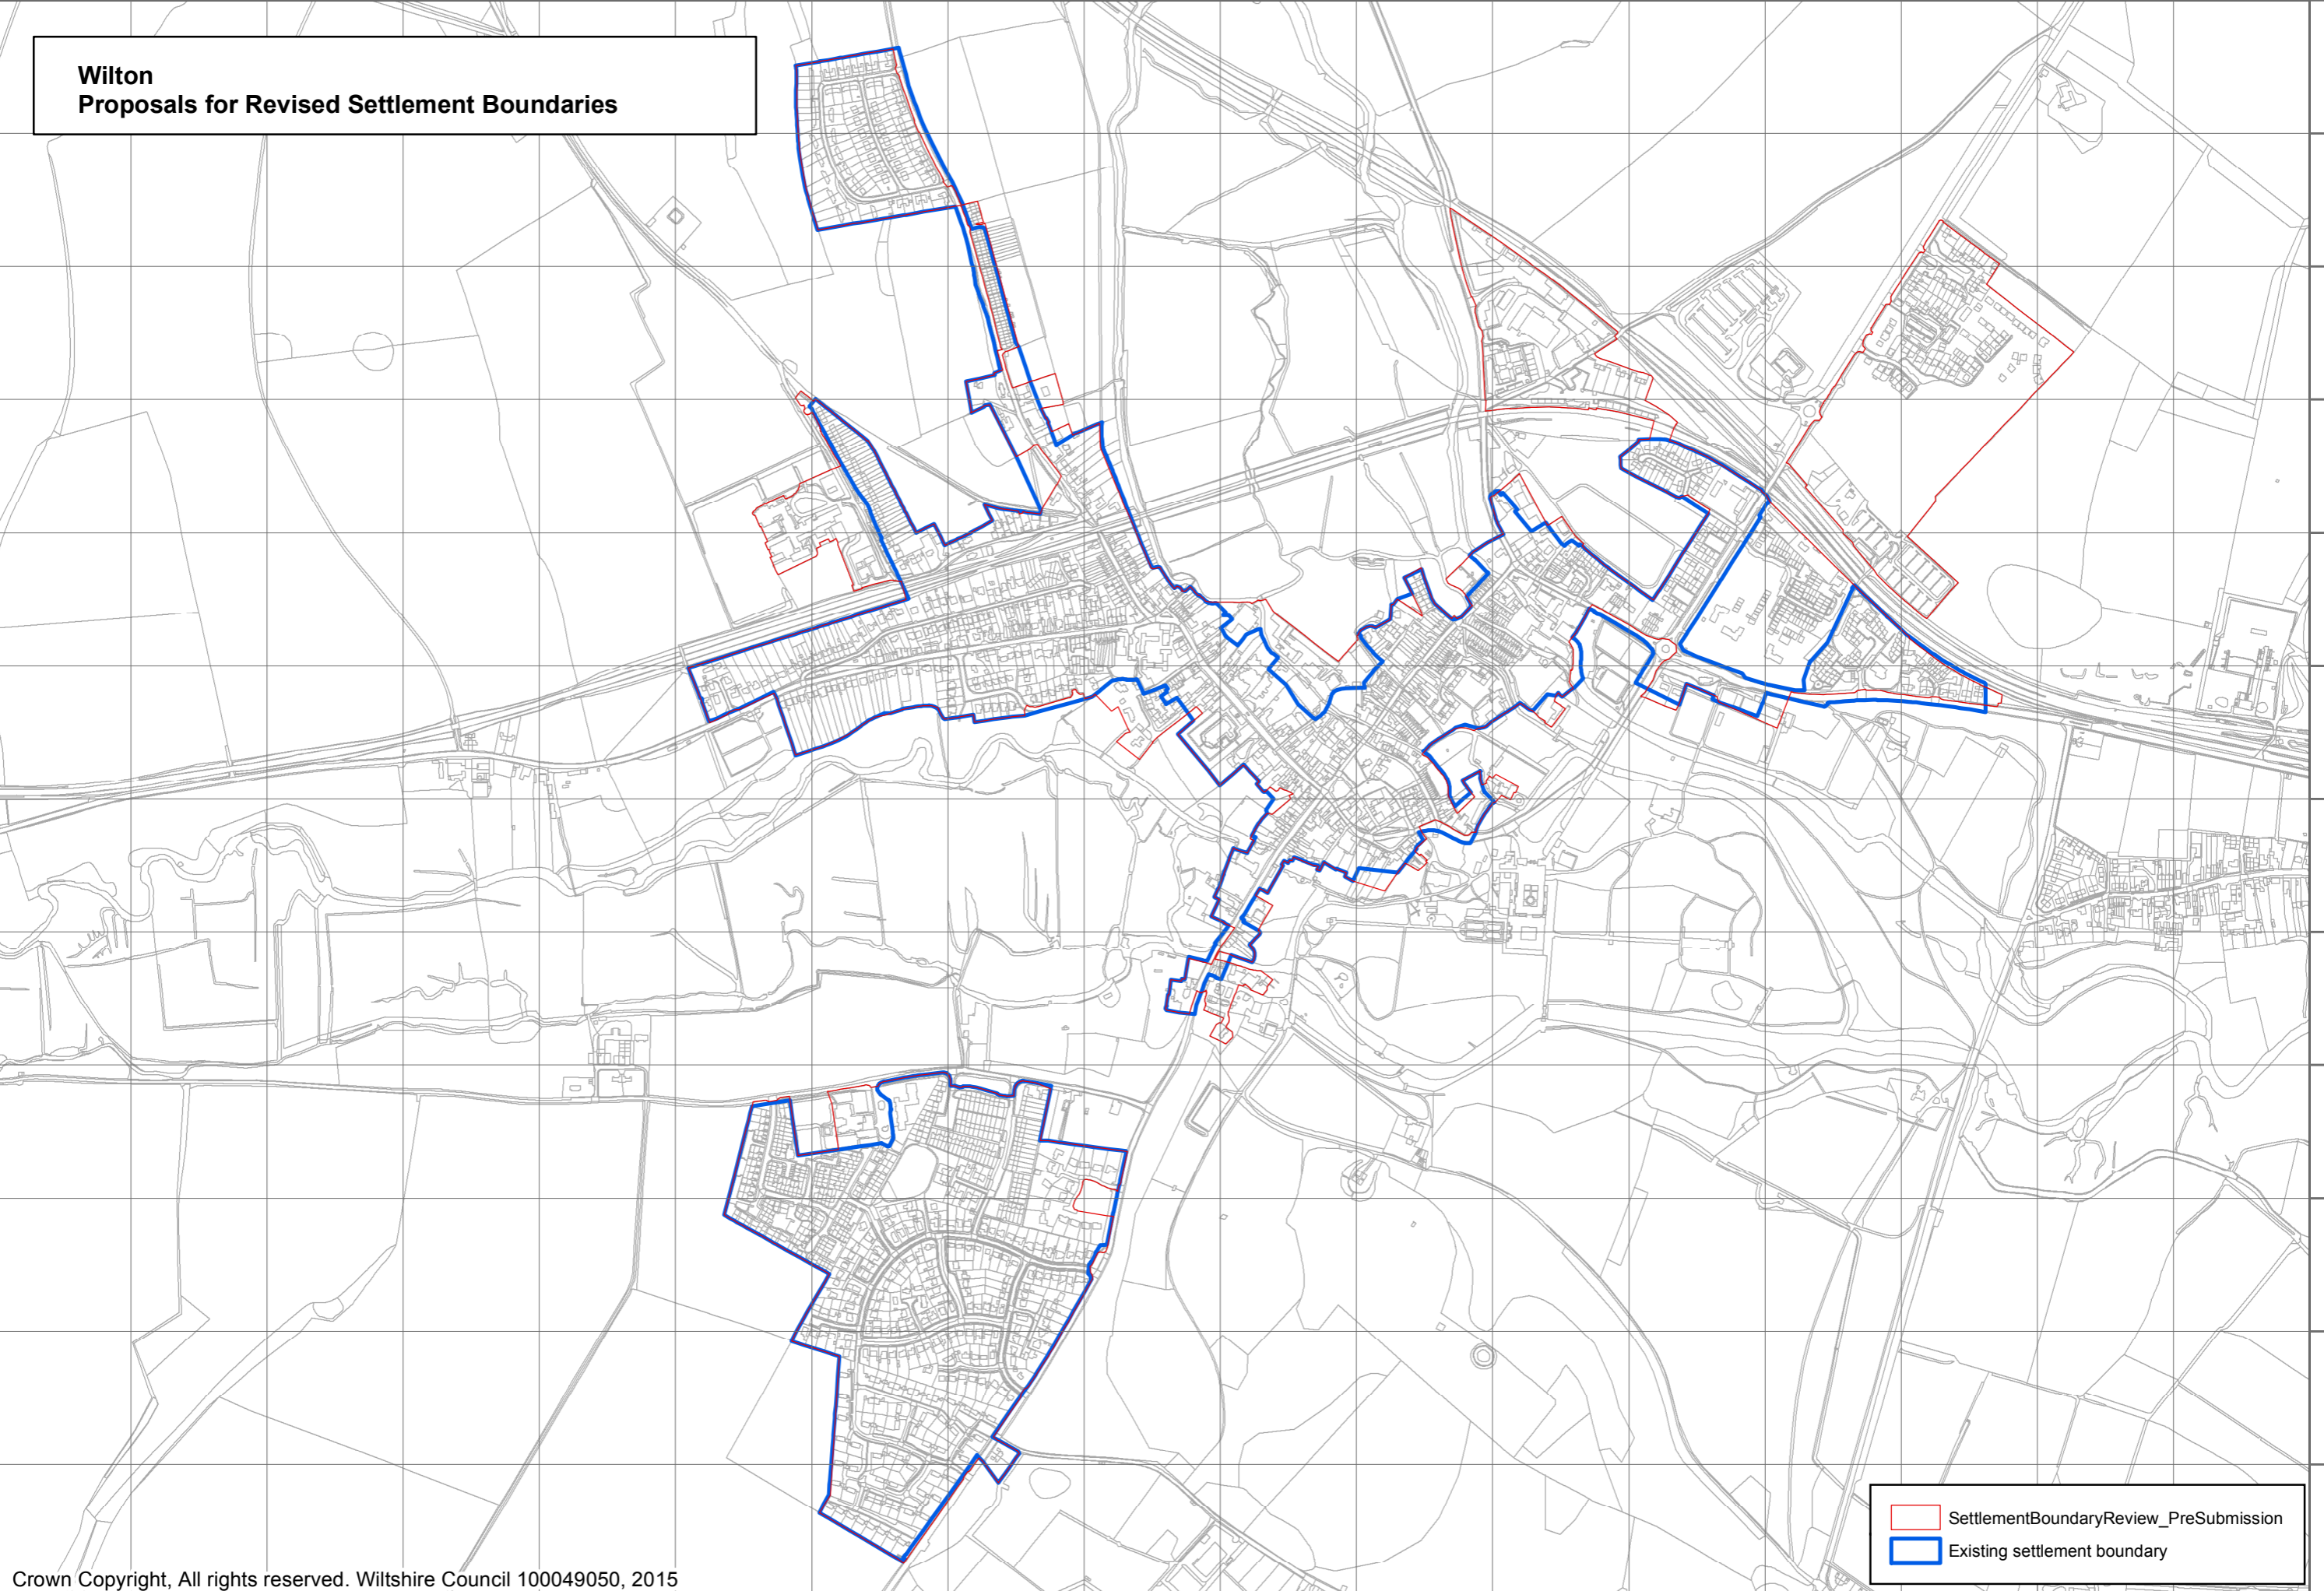

**Tilshead
Proposals for Revised Settlement Boundaries**

SettlementBoundaryReview_PreSubmission
Existing settlement boundary

Mere Community Area

A.90 The following settlement boundaries in the Mere Community Area have been reviewed by the Wiltshire Housing Site Allocations Plan:

- Mere

**Mere
Proposals for Revised Settlement Boundaries**

	SettlementBoundaryReview_PreSubmission
	Existing settlement boundary

Salisbury Community Area

A.92 The following settlement boundaries in the Salisbury Community Area have been reviewed by the Wiltshire Housing Site Allocations Plan:

**Ludwell
Proposals for Revised Settlement Boundaries**

SettlementBoundaryReview_PreSubmission
Existing settlement boundary

Wilton Community Area

A.107 The following settlement boundaries in the Wilton Community Area have been reviewed by the Wiltshire Housing Site Allocations Plan:

- Wilton
- Broad Chalke, and
- Dinton

A B C D E F G H I J K L M N O P Q

1
2
3
4
5
6
7
8
9
10
11
12

**Wilton
Proposals for Revised Settlement Boundaries**

1
2
3
4
5
6
7
8
9
10
11
12

A B C D E F G H I J K L M N O P Q