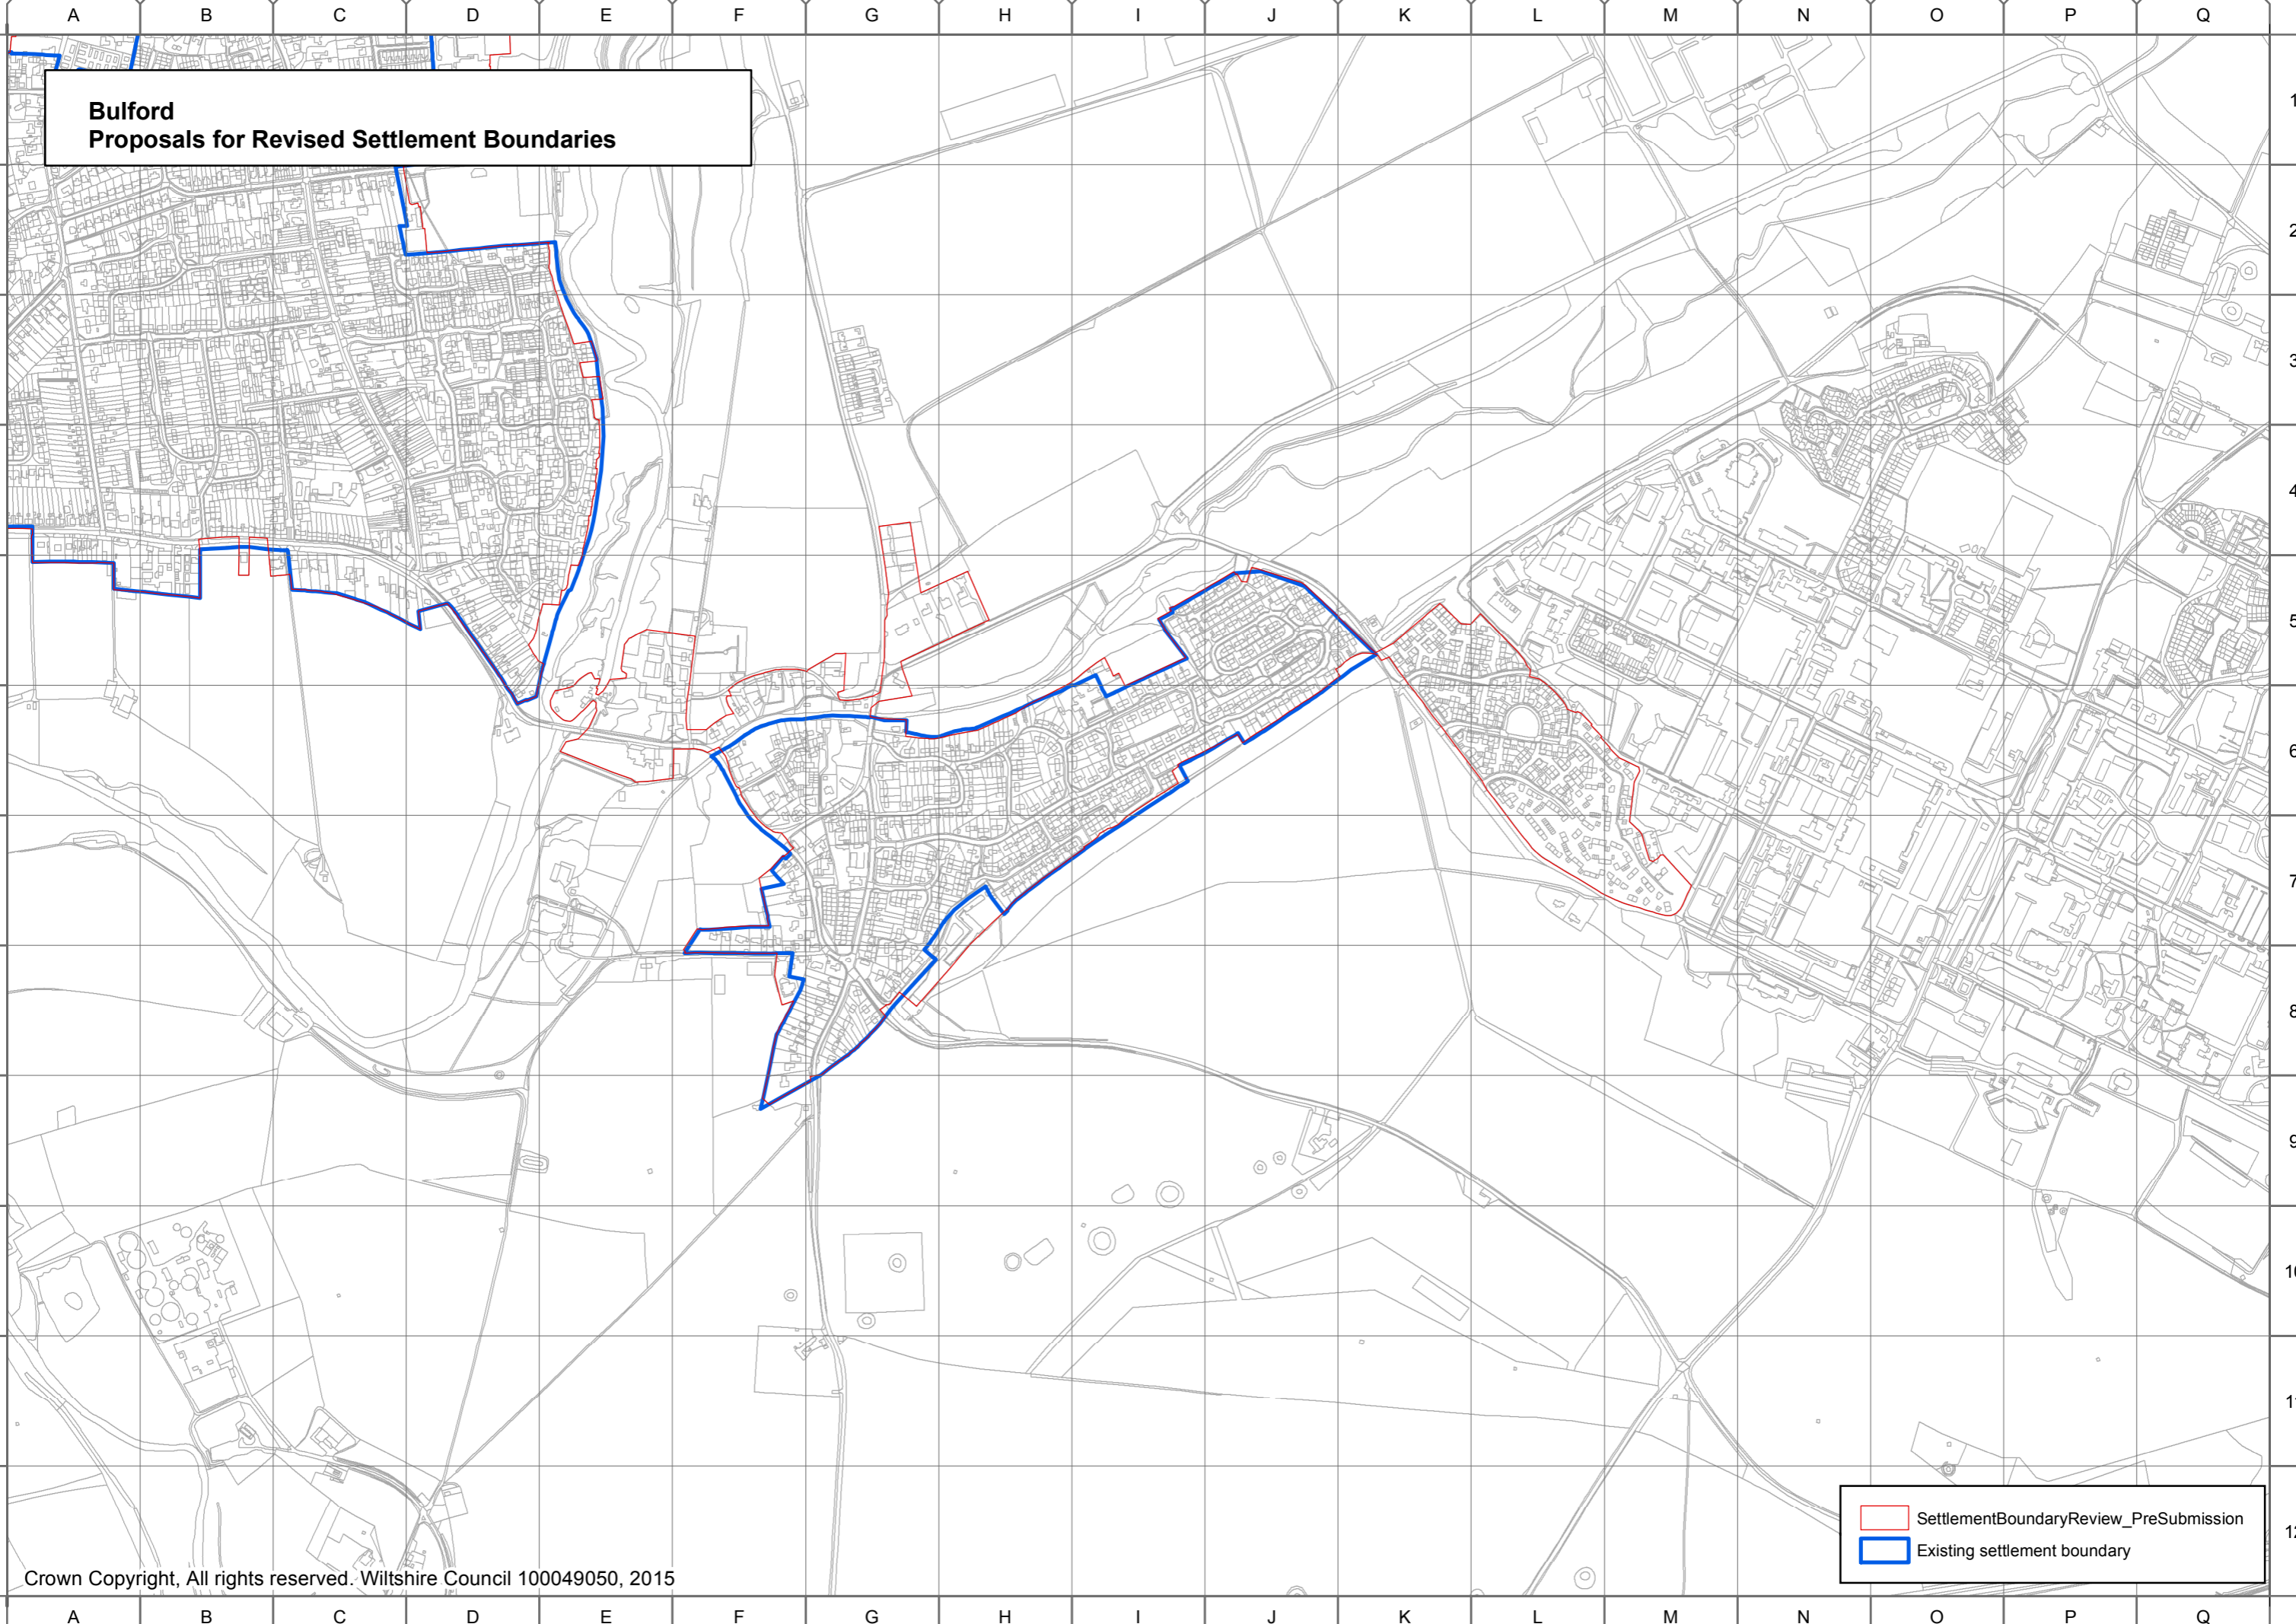

South Wiltshire Housing Market Area

Amesbury Community Area

A.81 The following settlement boundaries in the Amesbury Community Area have been reviewed by the Wiltshire Housing Site Allocations Plan:

- Amesbury
- Bulford
- Durrington
- Great Wishford
- Shrewton
- The Winterbournes, and
- Tilshead

A.82 The settlement boundary for Porton has not been reviewed because of a neighbourhood plan (Idmiston NP).

**Amesbury
Proposals for Revised Settlement Boundaries**

SettlementBoundaryReview_PreSubmission
Existing settlement boundary

A B C D E F G H I J K L M N O P Q

1
2
3
4
5
6
7
8
9
10
11
12

1
2
3
4
5
6
7
8
9
10
11
12

**Bulford
Proposals for Revised Settlement Boundaries**

	SettlementBoundaryReview_PreSubmission
	Existing settlement boundary

A B C D E F G H I J K L M N O P Q

**Durrington
Proposals for Revised Settlement Boundaries**

SettlementBoundaryReview_PreSubmission
Existing settlement boundary

**Great Wishford
Proposals for Revised Settlement Boundaries**