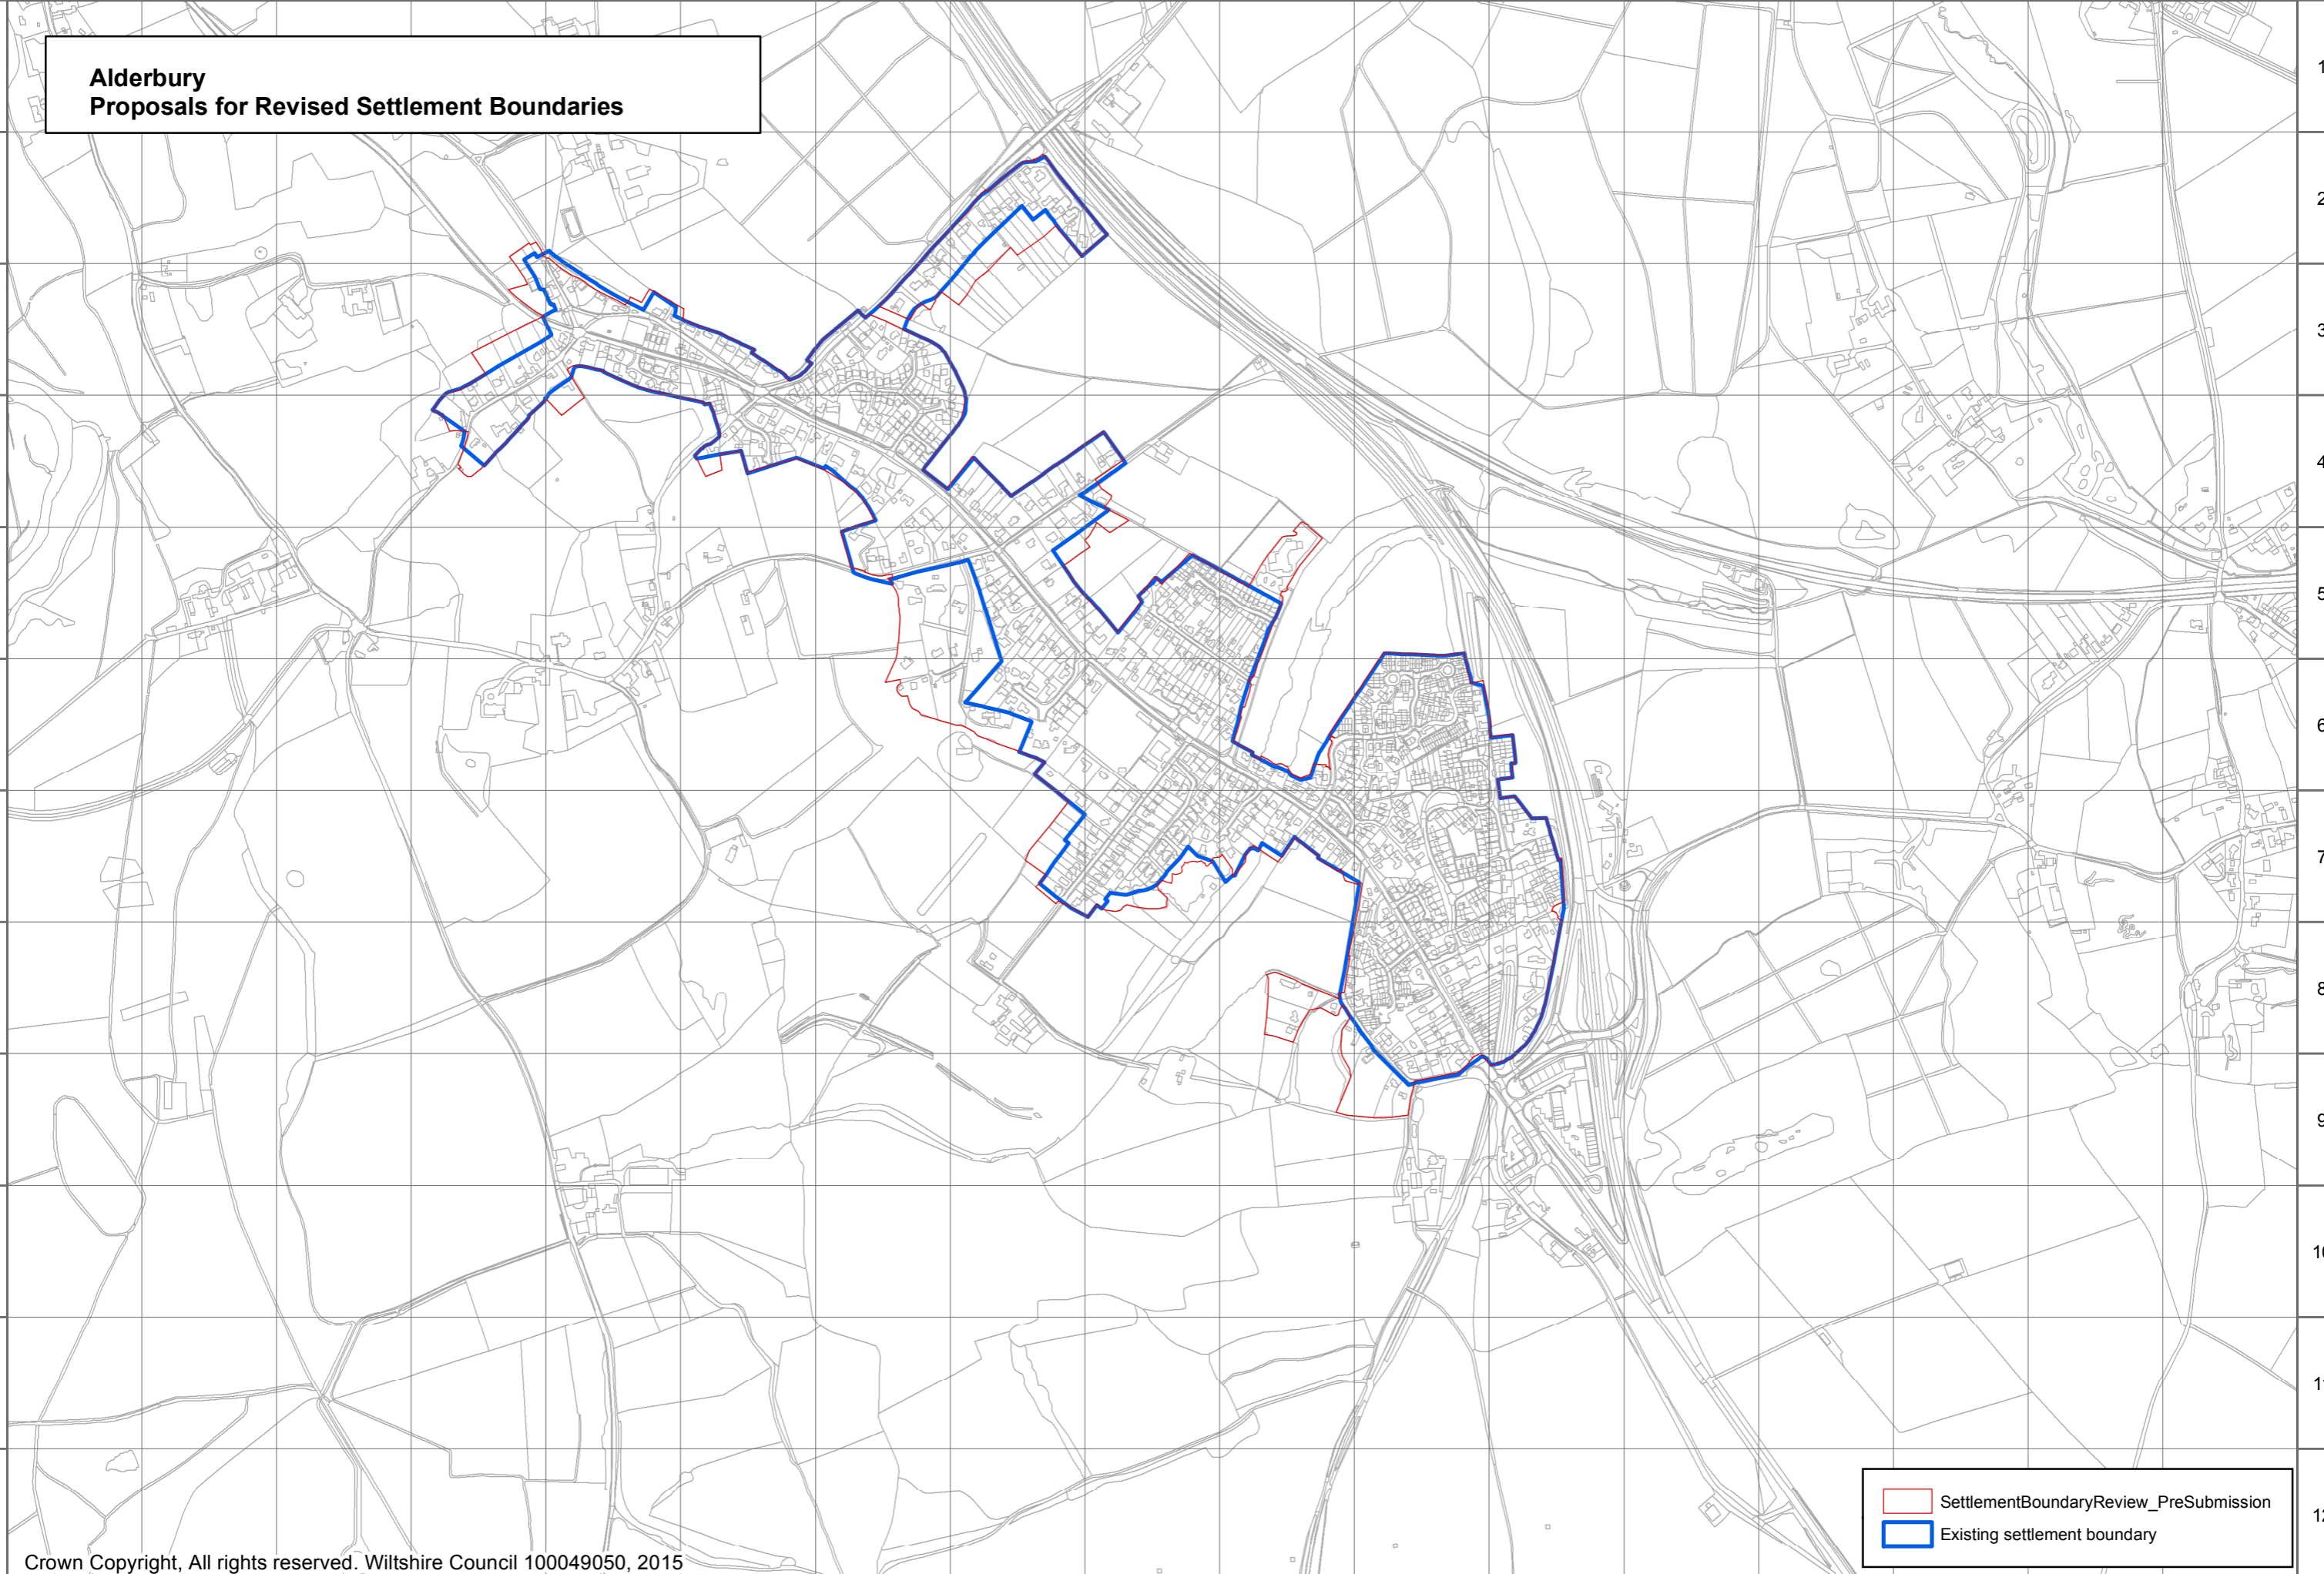

**Tilshead
Proposals for Revised Settlement Boundaries**

SettlementBoundaryReview_PreSubmission
Existing settlement boundary

Mere Community Area

A.90 The following settlement boundaries in the Mere Community Area have been reviewed by the Wiltshire Housing Site Allocations Plan:

- Downton
- Alderbury
- Combe Bissett
- Morgan Vale and Woodfalls
- Pitton
- Whiteparish, and
- Winterslow

A B C D E F G H I J K L M N O P Q

1
2
3
4
5
6
7
8
9
10
11
12

1
2
3
4
5
6
7
8
9
10
11
12

**Downton
Proposals for Revised Settlement Boundaries**

SettlementBoundaryReview_PreSubmission
Existing settlement boundary

A B C D E F G H I J K L M N O P Q

A B C D E F G H I J K L M N O P Q

1
2
3
4
5
6
7
8
9
10
11
12

**Alderbury
Proposals for Revised Settlement Boundaries**

1
2
3
4
5
6
7
8
9
10
11
12

SettlementBoundaryReview_PreSubmission
Existing settlement boundary

A B C D E F G H I J K L M N O P Q

A B C D E F G H I J K L M N O P Q

1
2
3
4
5
6
7
8
9
10
11
12

**Coombe Bissett
Proposals for Revised Settlement Boundaries**