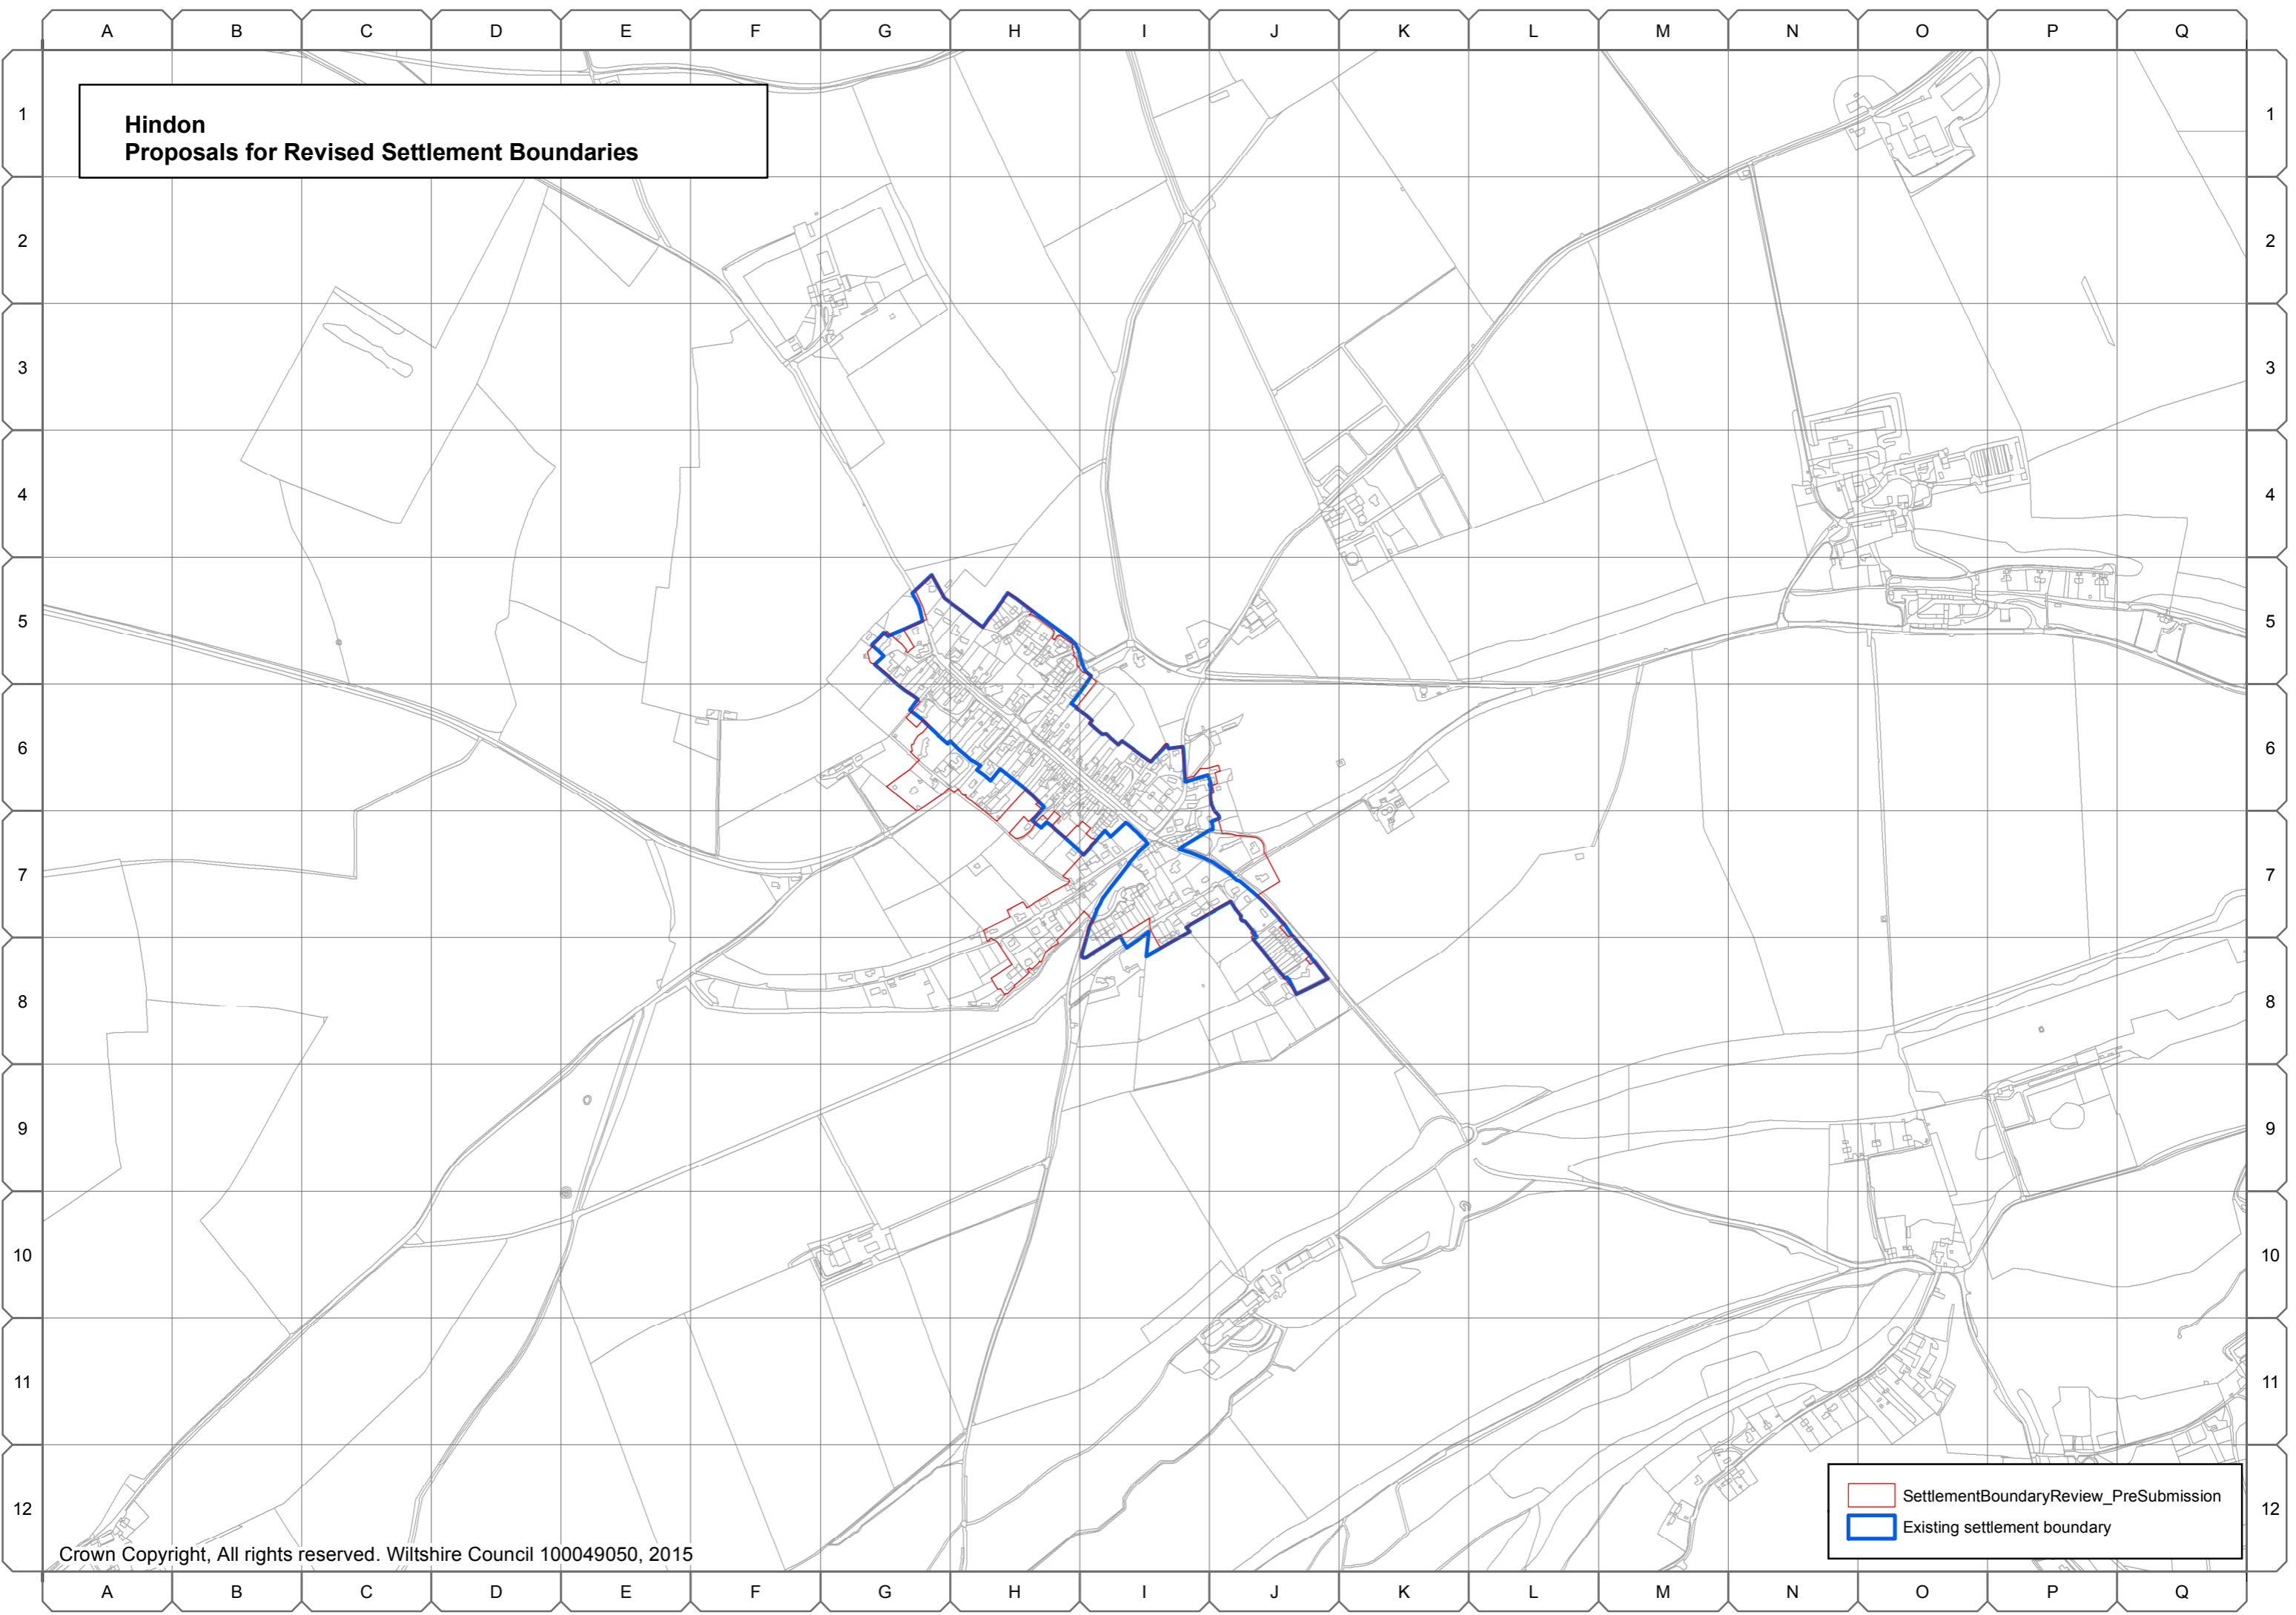

**Hindon
Proposals for Revised Settlement Boundaries**

	SettlementBoundaryReview_PreSubmission
	Existing settlement boundary