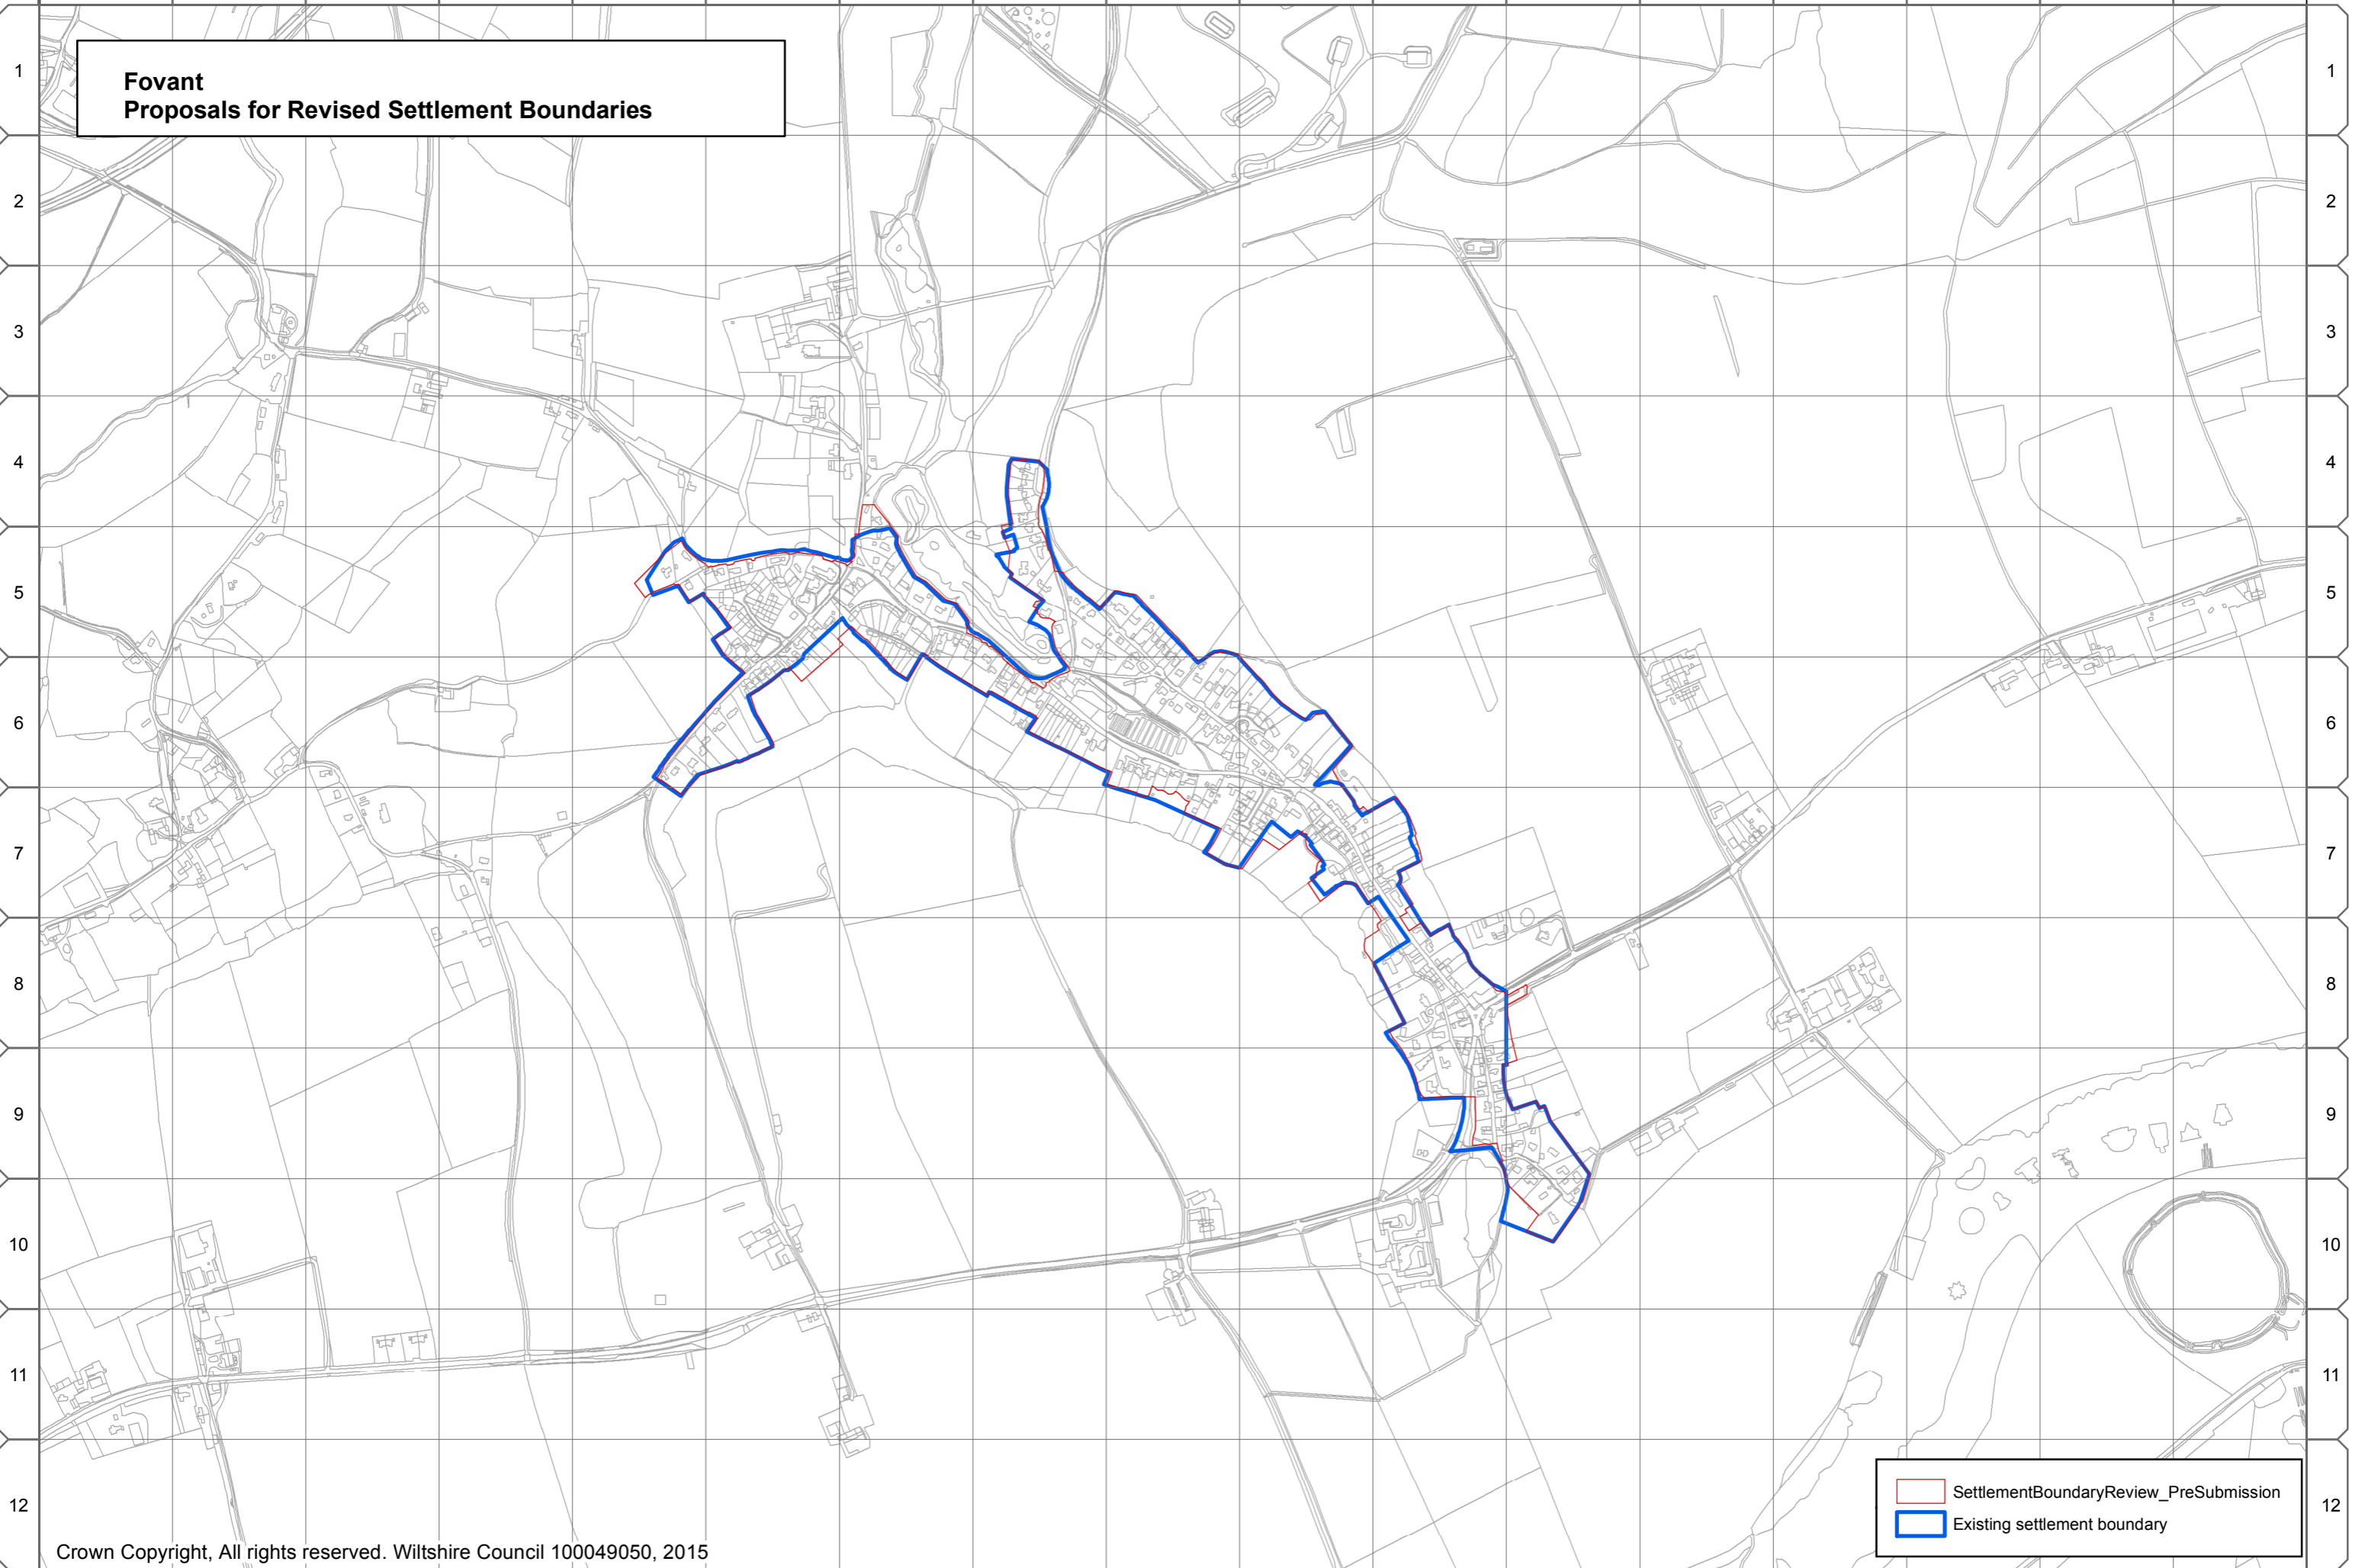

A B C D E F G H I J K L M N O P Q

**Fovant
Proposals for Revised Settlement Boundaries**

SettlementBoundaryReview_PreSubmission
 Existing settlement boundary

A B C D E F G H I J K L M N O P Q