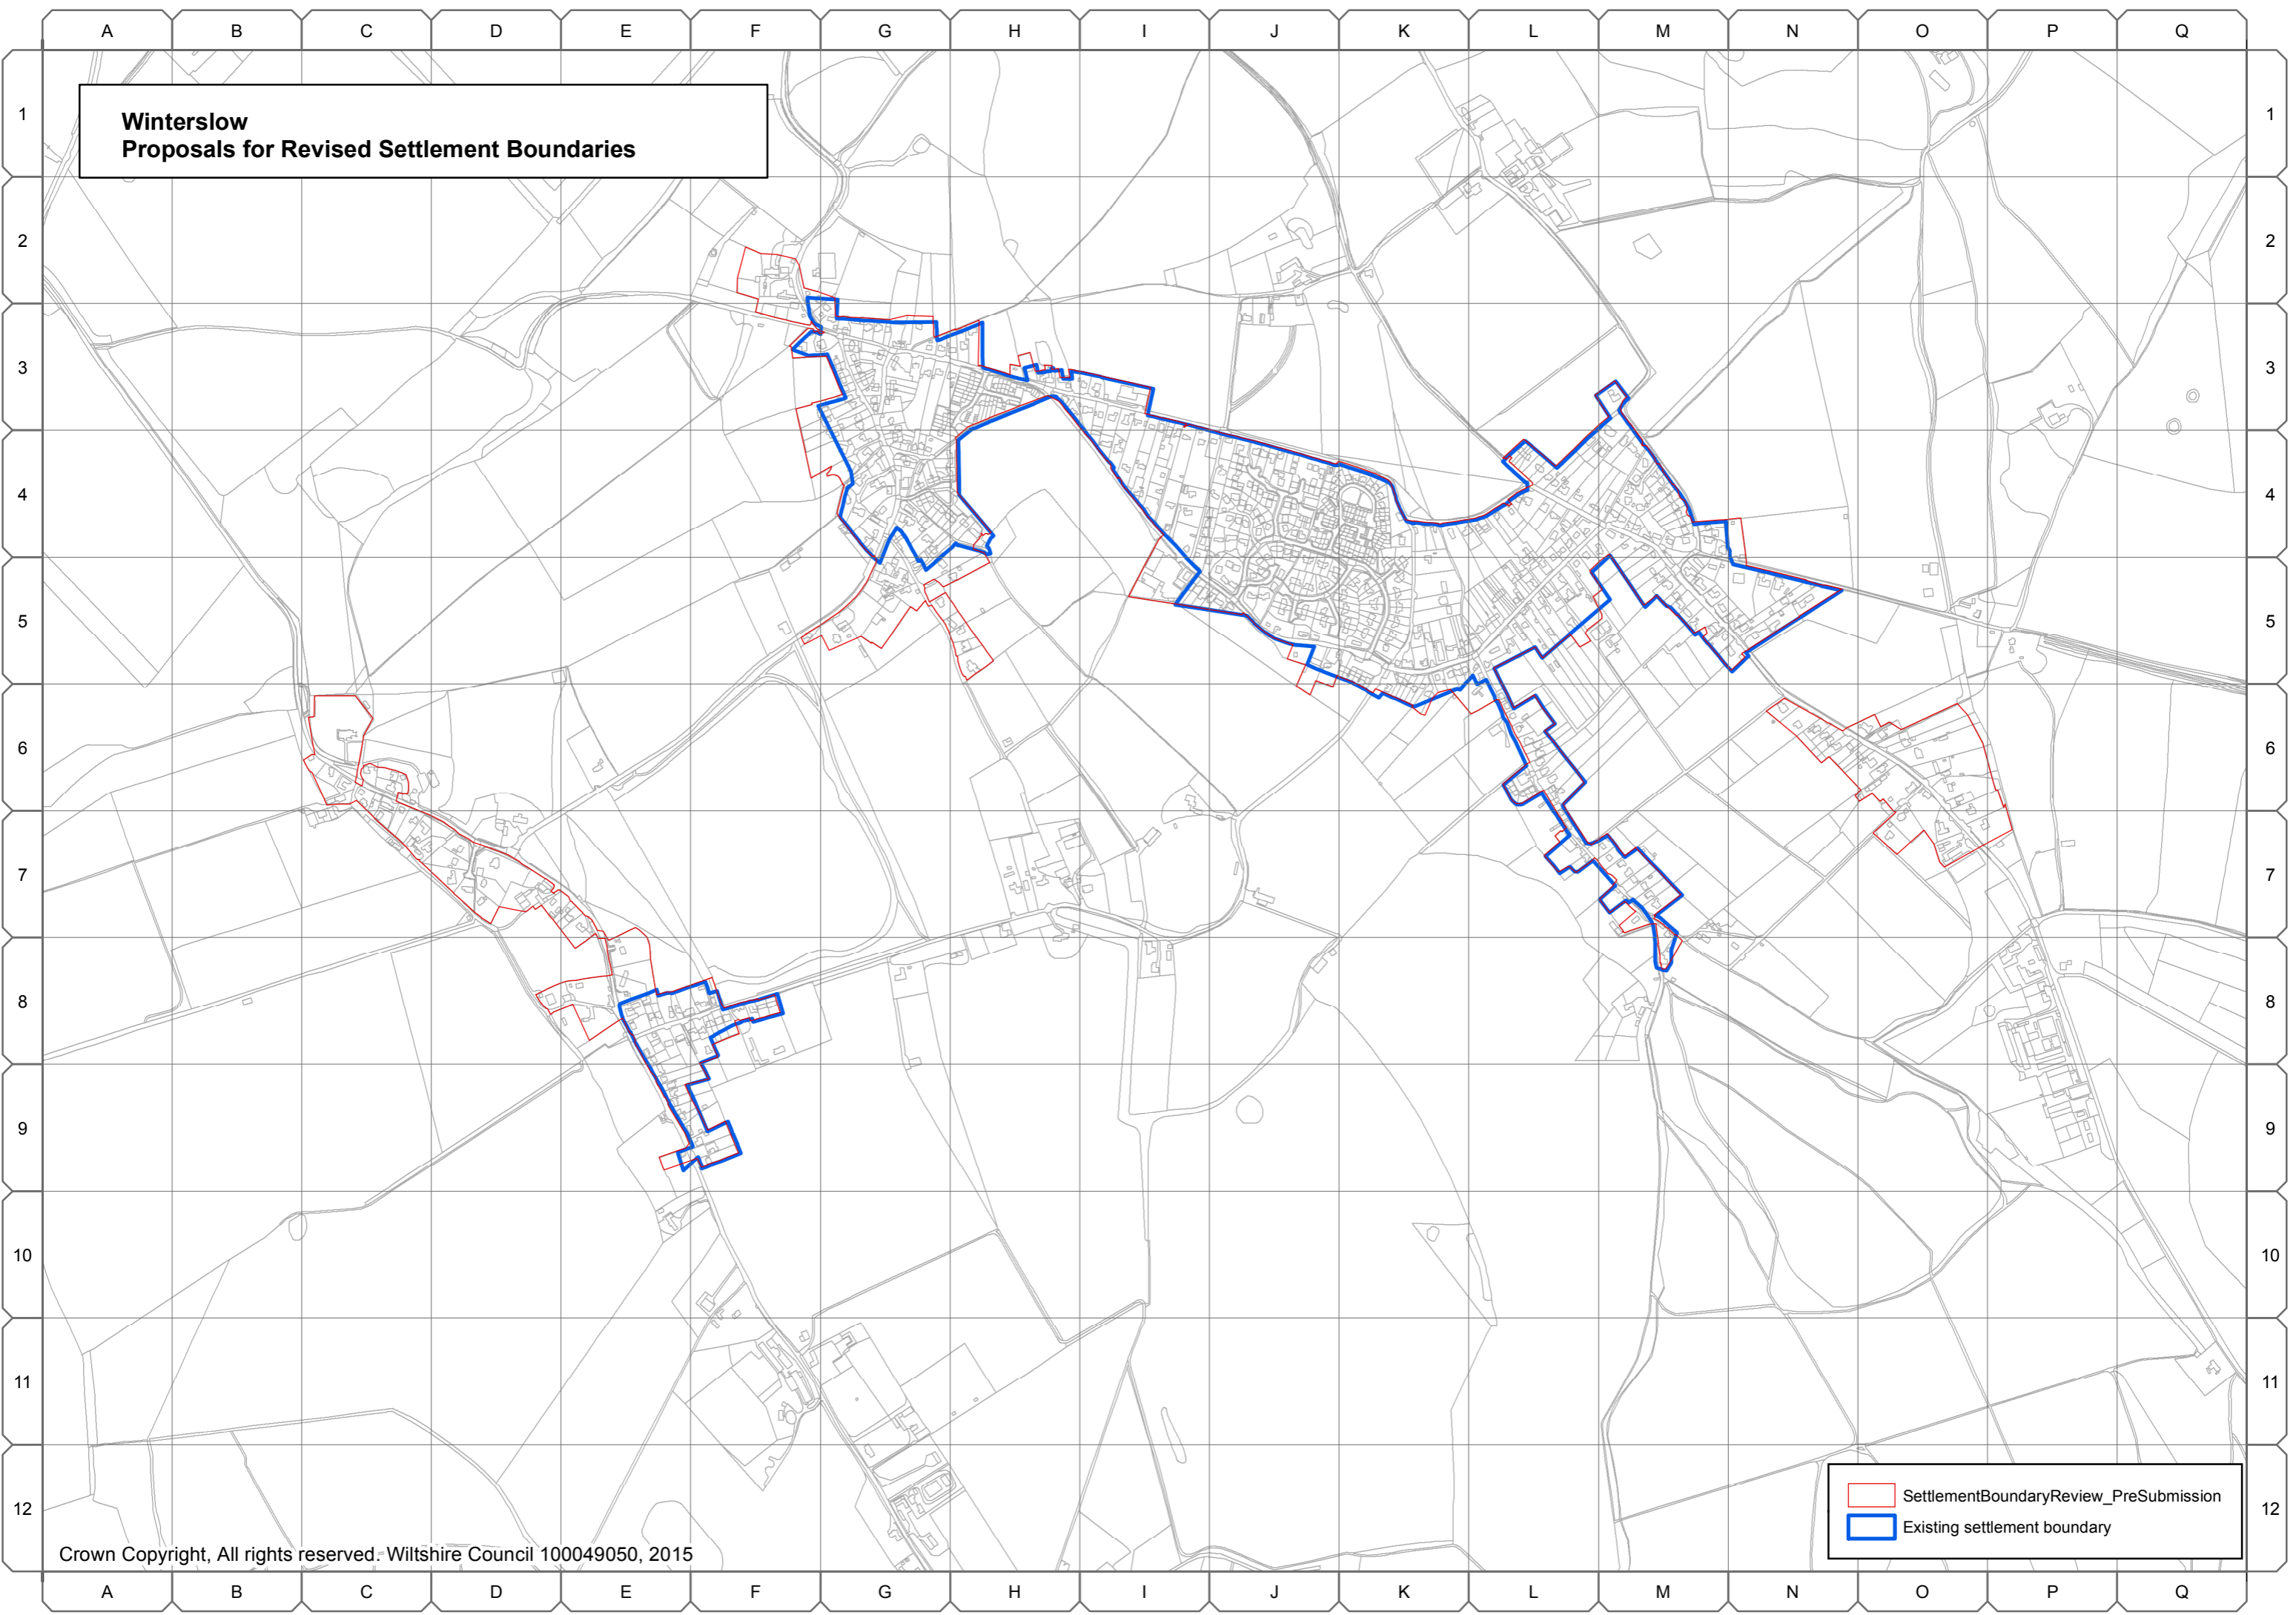

**Tilshead
Proposals for Revised Settlement Boundaries**

SettlementBoundaryReview_PreSubmission
Existing settlement boundary

Mere Community Area

A.90 The following settlement boundaries in the Mere Community Area have been reviewed by the Wiltshire Housing Site Allocations Plan:

1
2
3
4
5
6
7
8
9
10
11
12

SettlementBoundaryReview_PreSubmission
Existing settlement boundary

A B C D E F G H I J K L M N O P Q

A B C D E F G H I J K L M N O P Q

1
2
3
4
5
6
7
8
9
10
11
12

1
2
3
4
5
6
7
8
9
10
11
12

**Morgans Vale & Woodfalls
Proposals for Revised Settlement Boundaries**

SettlementBoundaryReview_PreSubmission
Existing settlement boundary

A B C D E F G H I J K L M N O P Q

**Pitton
Proposals for Revised Settlement Boundaries**

SettlementBoundaryReview_PreSubmission
Existing settlement boundary

**Whiteparish
Proposals for Revised Settlement Boundaries**

SettlementBoundaryReview_PreSubmission
Existing settlement boundary

**Winterslow
Proposals for Revised Settlement Boundaries**