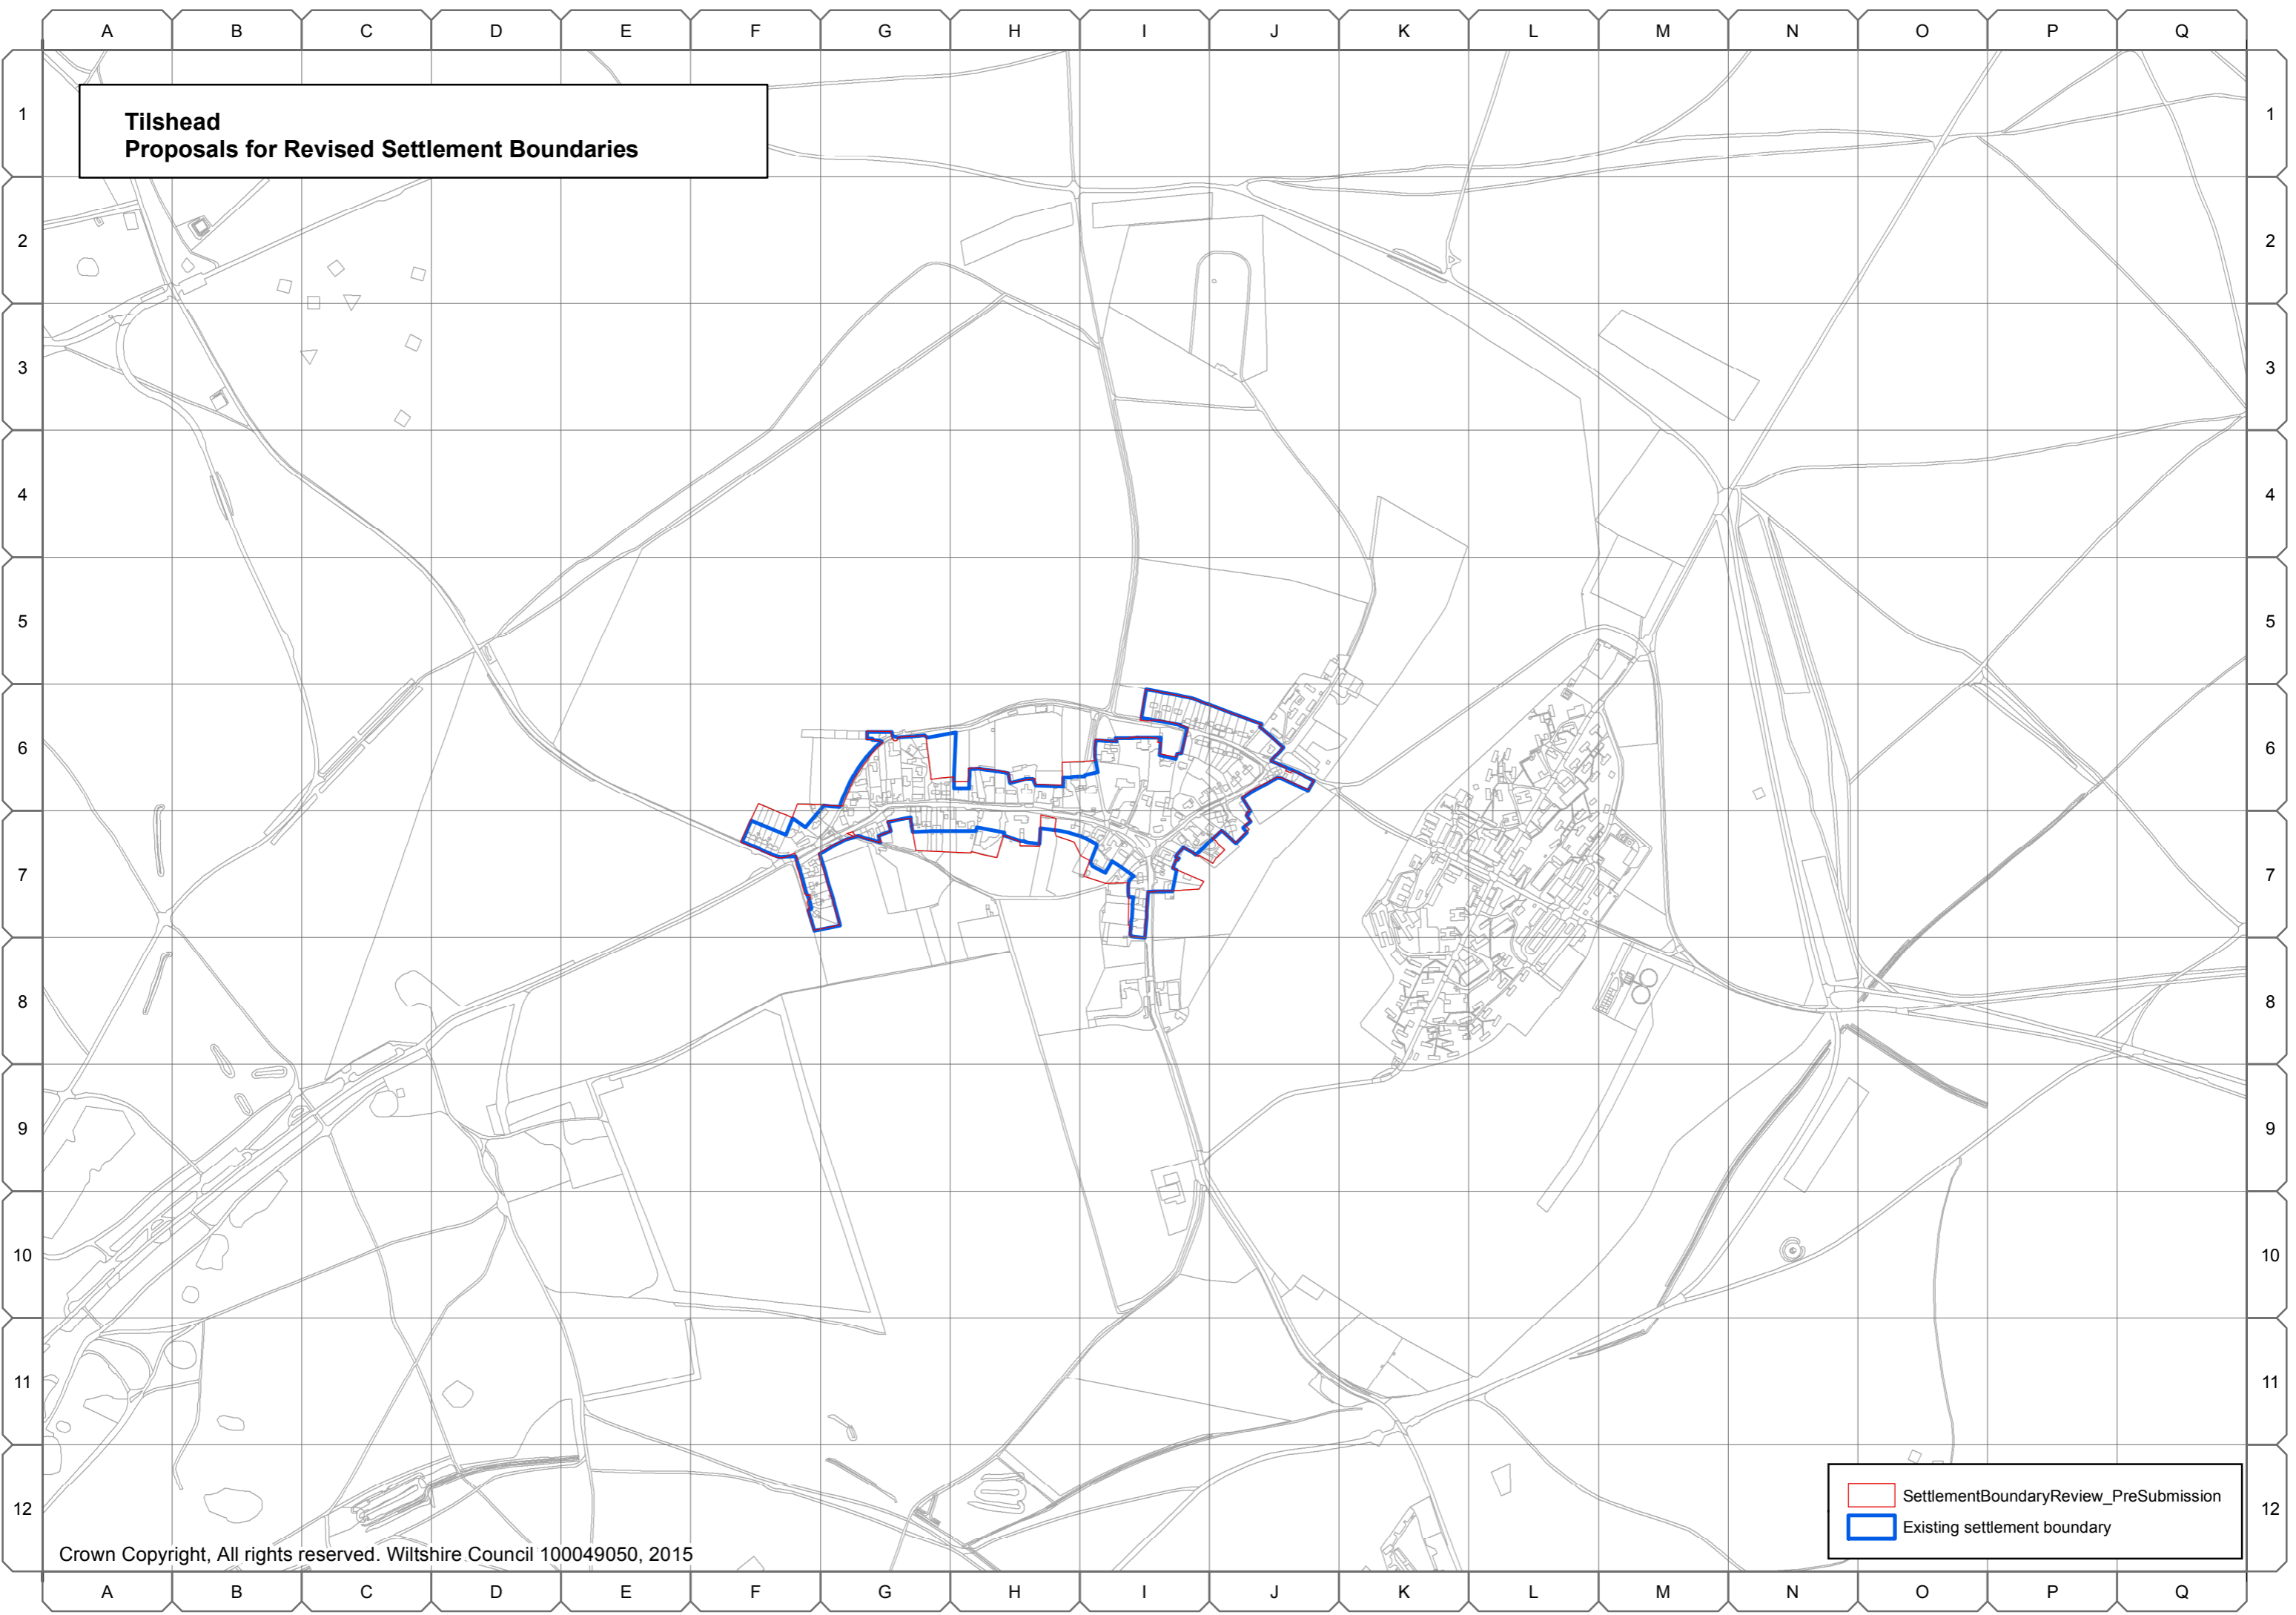

	SettlementBoundaryReview_PreSubmission
	Existing settlement boundary

A B C D E F G H I J K L M N O P Q

1
2
3
4
5
6
7
8
9
10
11
12

**Shrewton
Proposals for Revised Settlement Boundaries**

1
2
3
4
5
6
7
8
9
10
11
12

SettlementBoundaryReview_PreSubmission
Existing settlement boundary

A B C D E F G H I J K L M N O P Q

**The Winterbournes
Proposals for Revised Settlement Boundaries**

SettlementBoundaryReview_PreSubmission
Existing settlement boundary

**Tilshead
Proposals for Revised Settlement Boundaries**

SettlementBoundaryReview_PreSubmission
Existing settlement boundary

Mere Community Area

A.90 The following settlement boundaries in the Mere Community Area have been reviewed by the Wiltshire Housing Site Allocations Plan:

- Mere

**Mere
Proposals for Revised Settlement Boundaries**

	SettlementBoundaryReview_PreSubmission
	Existing settlement boundary

Salisbury Community Area

A.92 The following settlement boundaries in the Salisbury Community Area have been reviewed by the Wiltshire Housing Site Allocations Plan: