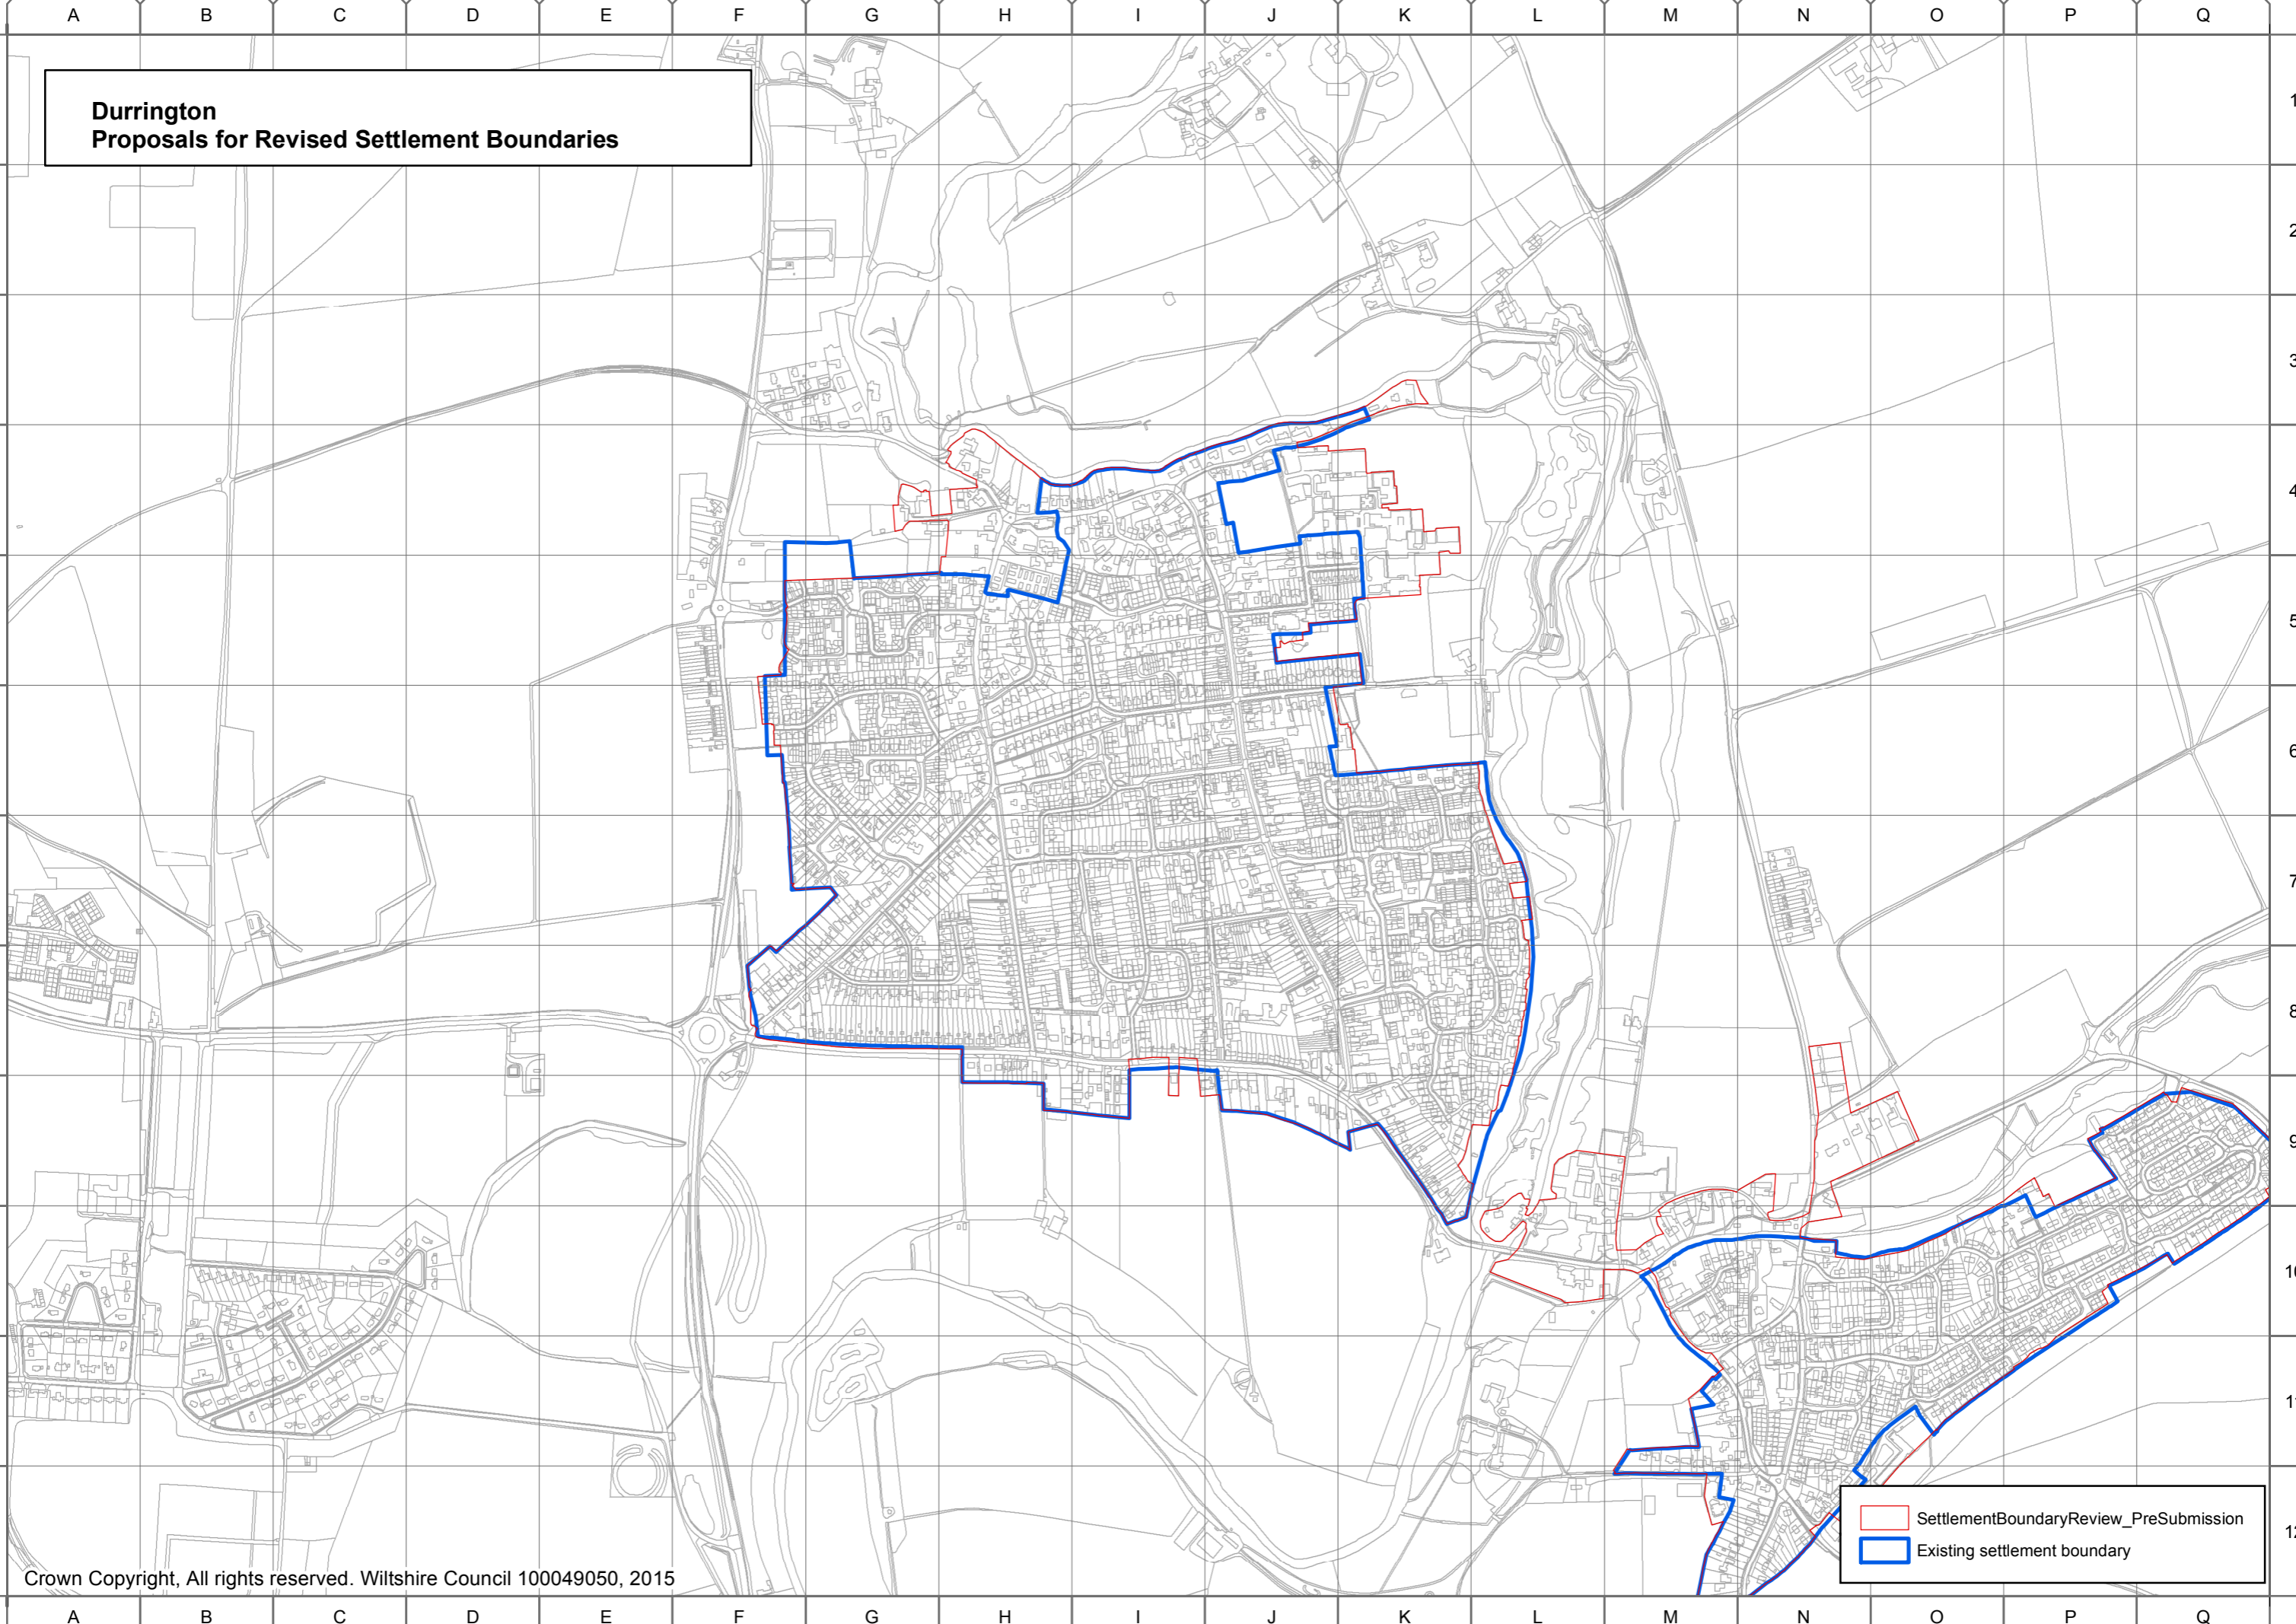

A B C D E F G H I J K L M N O P Q

1
2
3
4
5
6
7
8
9
10
11
12

1
2
3
4
5
6
7
8
9
10
11
12

**Bulford
Proposals for Revised Settlement Boundaries**

	SettlementBoundaryReview_PreSubmission
	Existing settlement boundary

A B C D E F G H I J K L M N O P Q

**Durrington
Proposals for Revised Settlement Boundaries**

SettlementBoundaryReview_PreSubmission
Existing settlement boundary

**Great Wishford
Proposals for Revised Settlement Boundaries**

	SettlementBoundaryReview_PreSubmission
	Existing settlement boundary

A B C D E F G H I J K L M N O P Q

1
2
3
4
5
6
7
8
9
10
11
12

**Shrewton
Proposals for Revised Settlement Boundaries**

1
2
3
4
5
6
7
8
9
10
11
12

**Tilshead
Proposals for Revised Settlement Boundaries**

SettlementBoundaryReview_PreSubmission
Existing settlement boundary

Mere Community Area

A.90 The following settlement boundaries in the Mere Community Area have been reviewed by the Wiltshire Housing Site Allocations Plan: