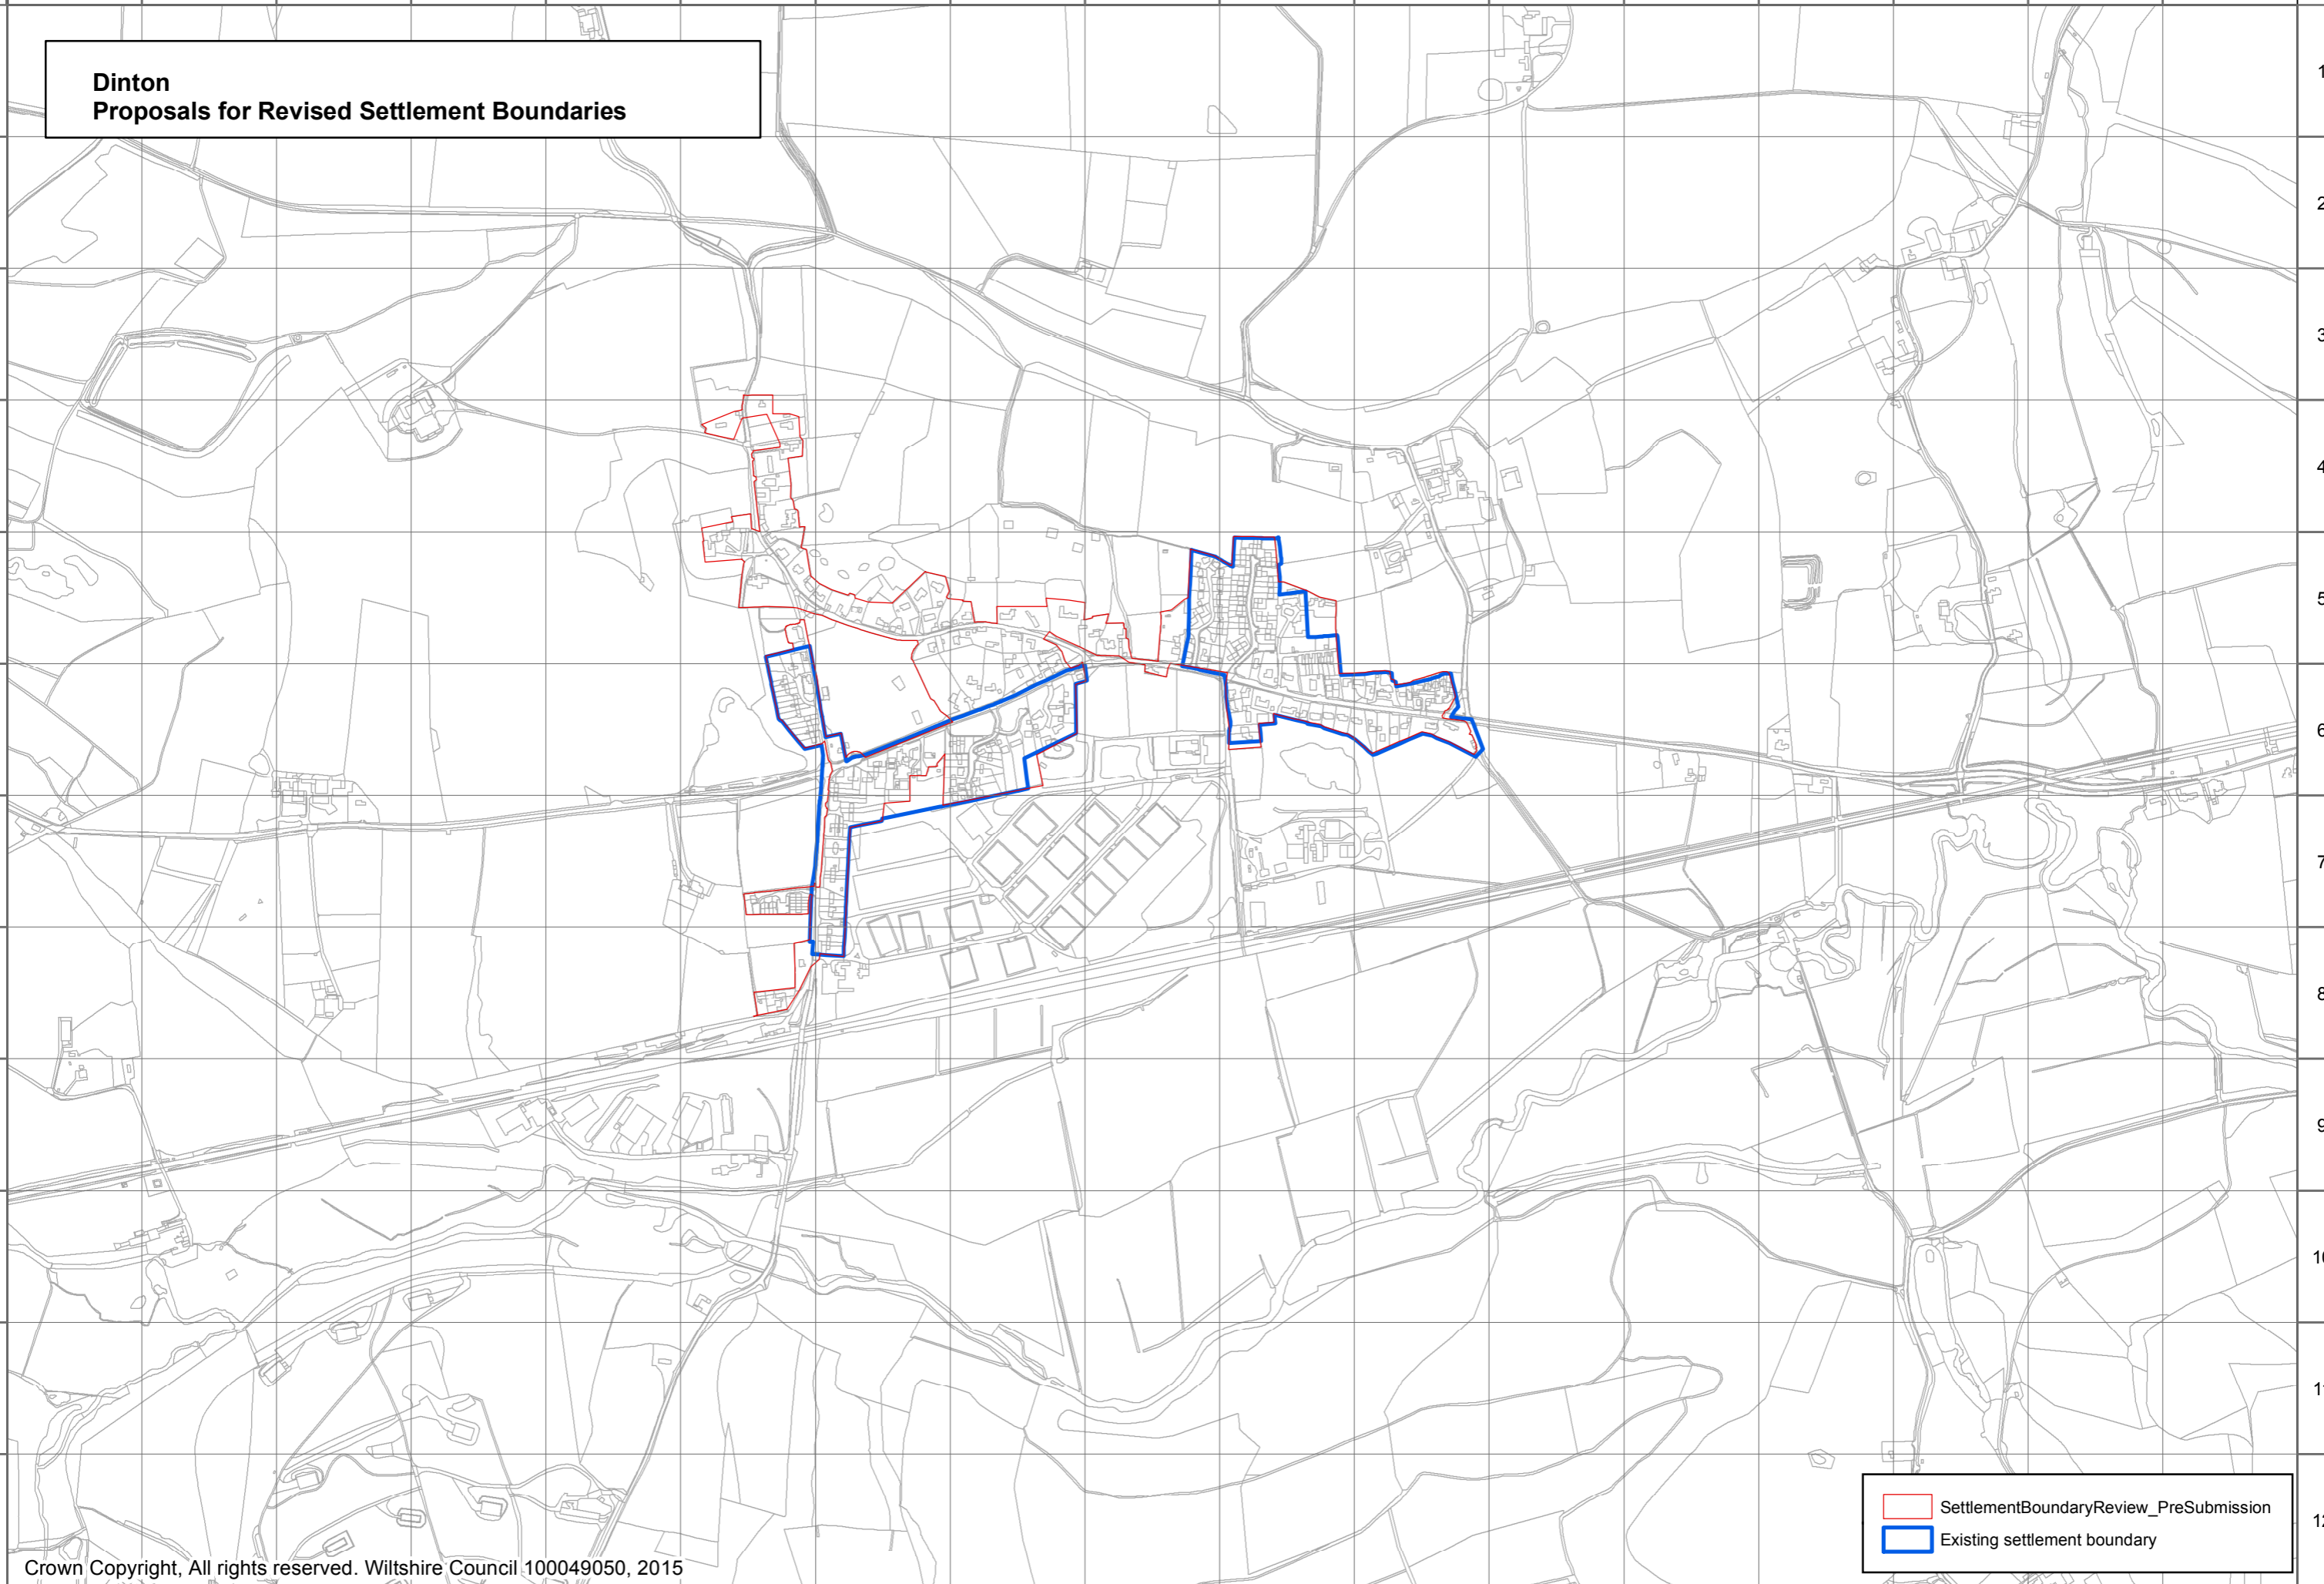

A B C D E F G H I J K L M N O P Q

1
2
3
4
5
6
7
8
9
10
11
12

**Dinton
Proposals for Revised Settlement Boundaries**

1
2
3
4
5
6
7
8
9
10
11
12

SettlementBoundaryReview_PreSubmission
Existing settlement boundary

A B C D E F G H I J K L M N O P Q