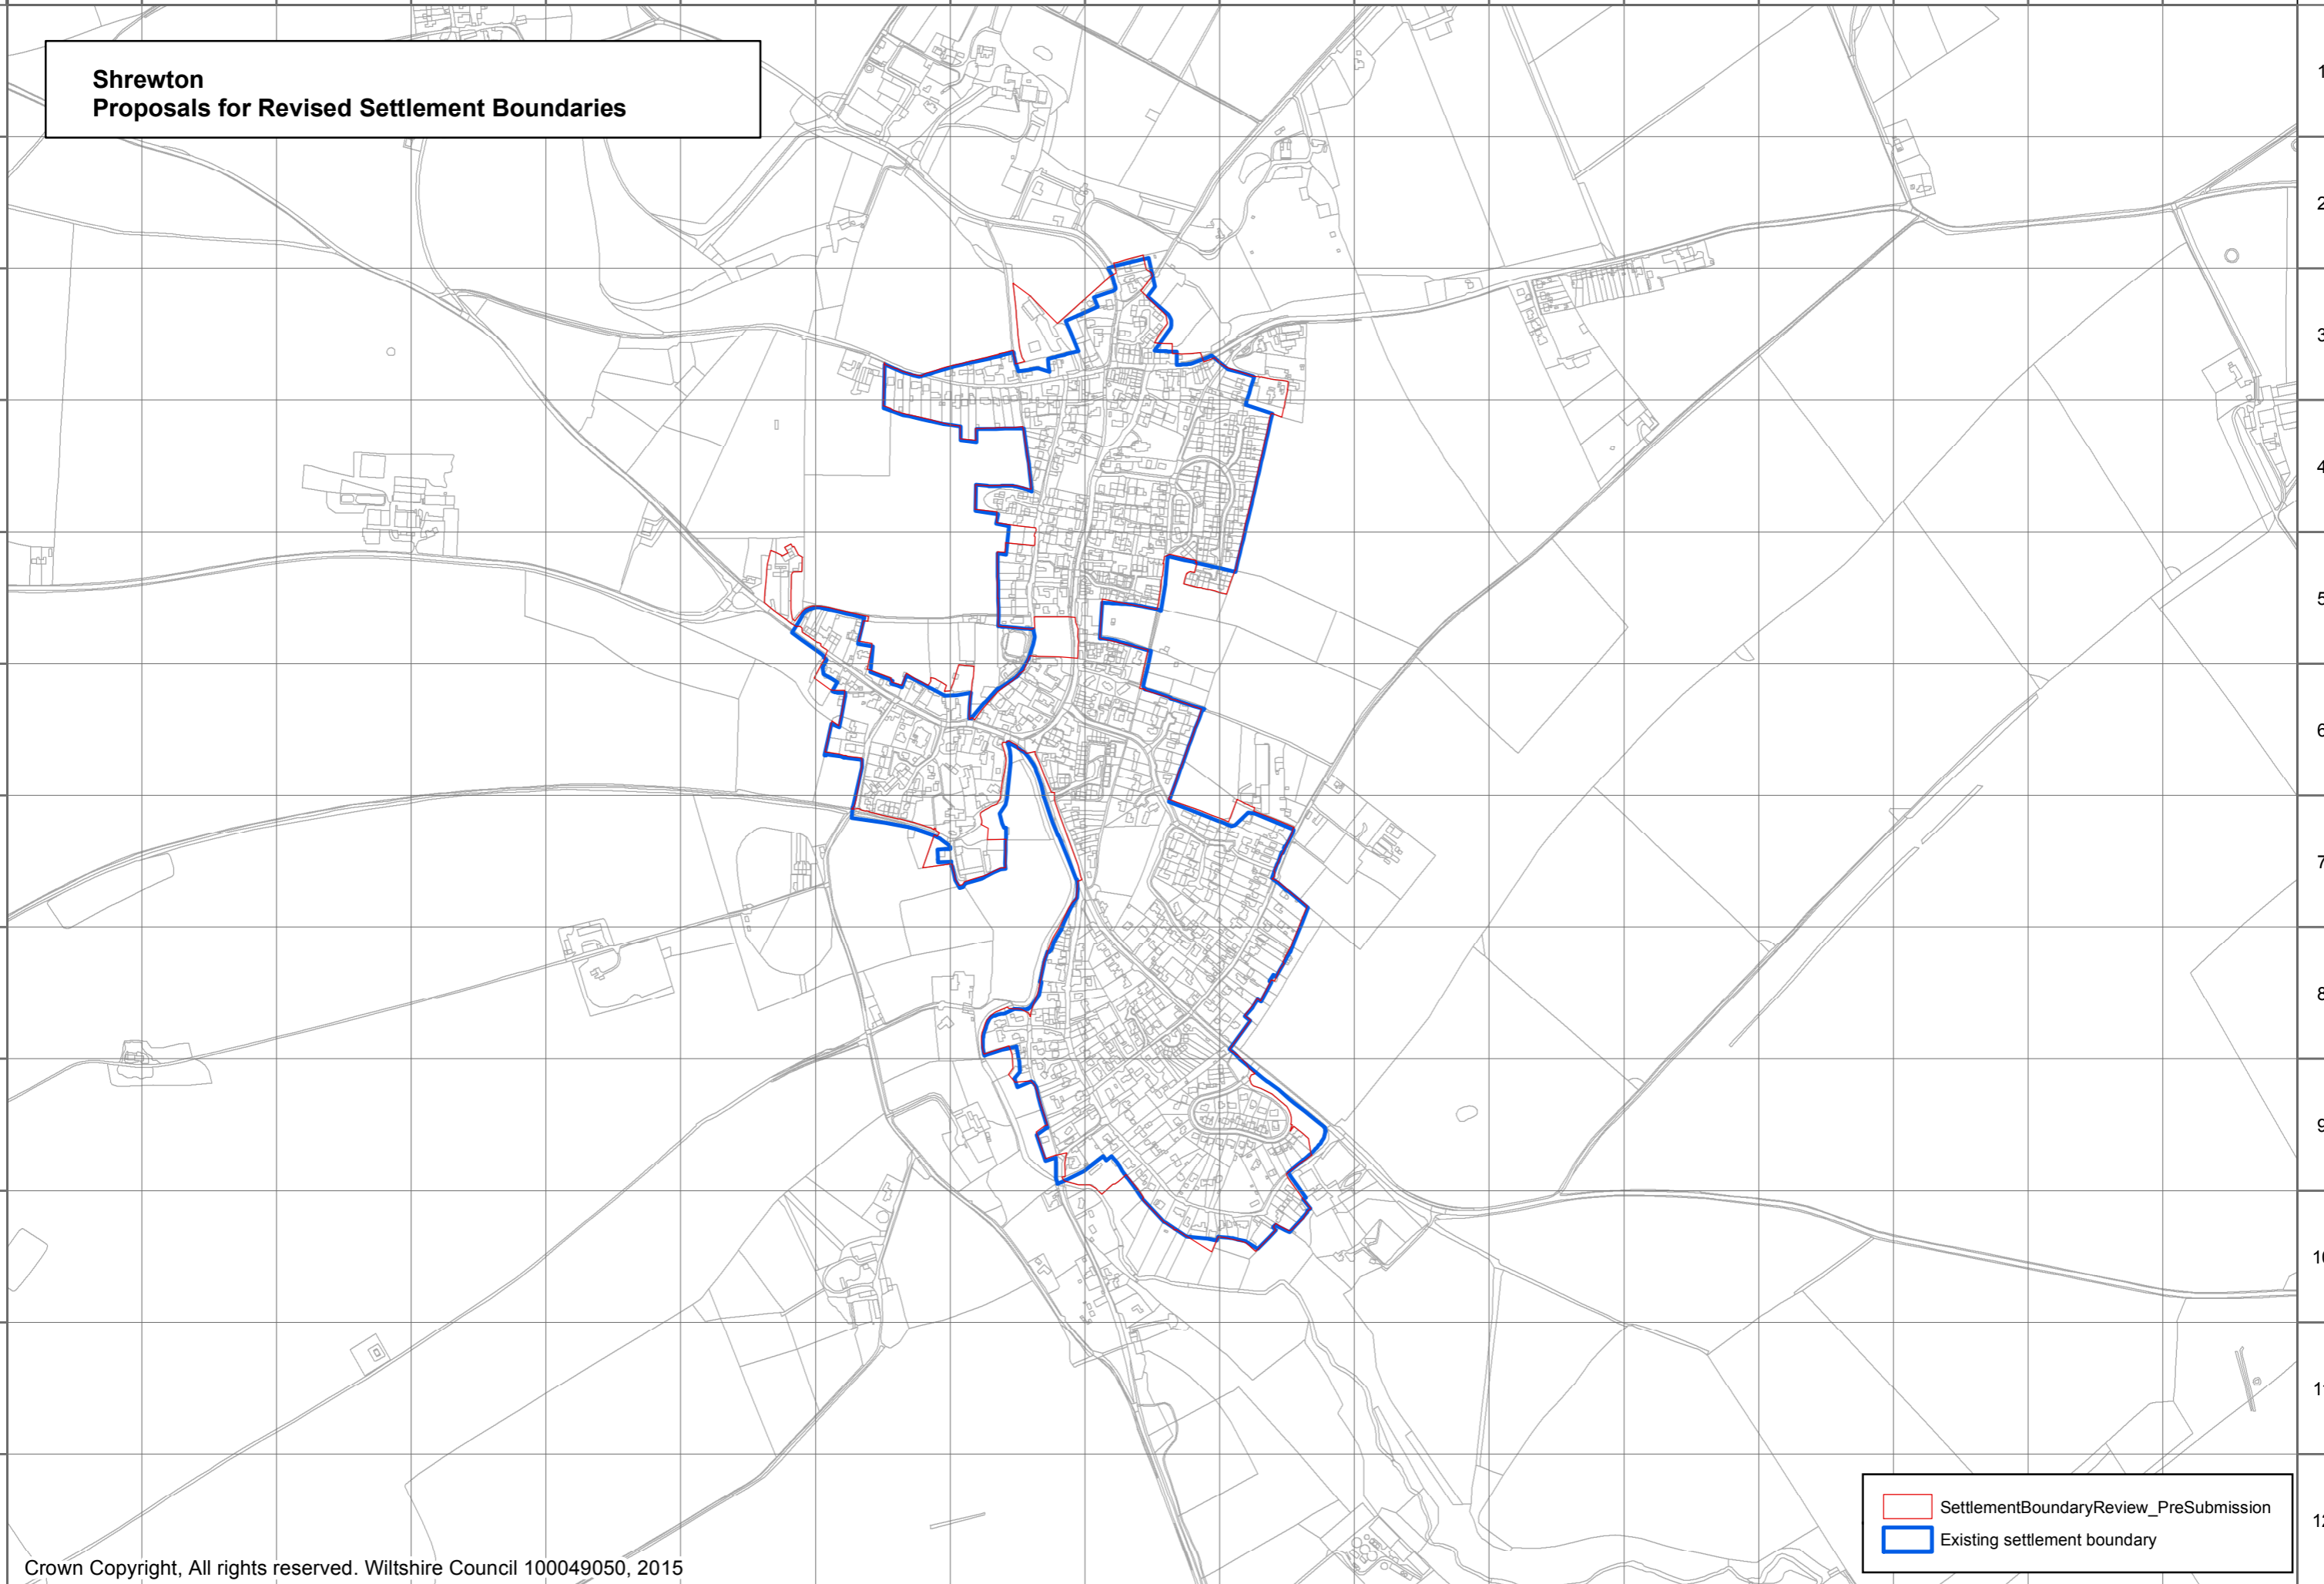

A B C D E F G H I J K L M N O P Q

**Durrington
Proposals for Revised Settlement Boundaries**

SettlementBoundaryReview_PreSubmission
Existing settlement boundary

**Great Wishford
Proposals for Revised Settlement Boundaries**

	SettlementBoundaryReview_PreSubmission
	Existing settlement boundary

A B C D E F G H I J K L M N O P Q

1
2
3
4
5
6
7
8
9
10
11
12

**Shrewton
Proposals for Revised Settlement Boundaries**

1
2
3
4
5
6
7
8
9
10
11
12

SettlementBoundaryReview_PreSubmission
Existing settlement boundary

A B C D E F G H I J K L M N O P Q

**The Winterbournes
Proposals for Revised Settlement Boundaries**

SettlementBoundaryReview_PreSubmission
Existing settlement boundary

**Tilshead
Proposals for Revised Settlement Boundaries**

SettlementBoundaryReview_PreSubmission
Existing settlement boundary

Mere Community Area

A.90 The following settlement boundaries in the Mere Community Area have been reviewed by the Wiltshire Housing Site Allocations Plan: