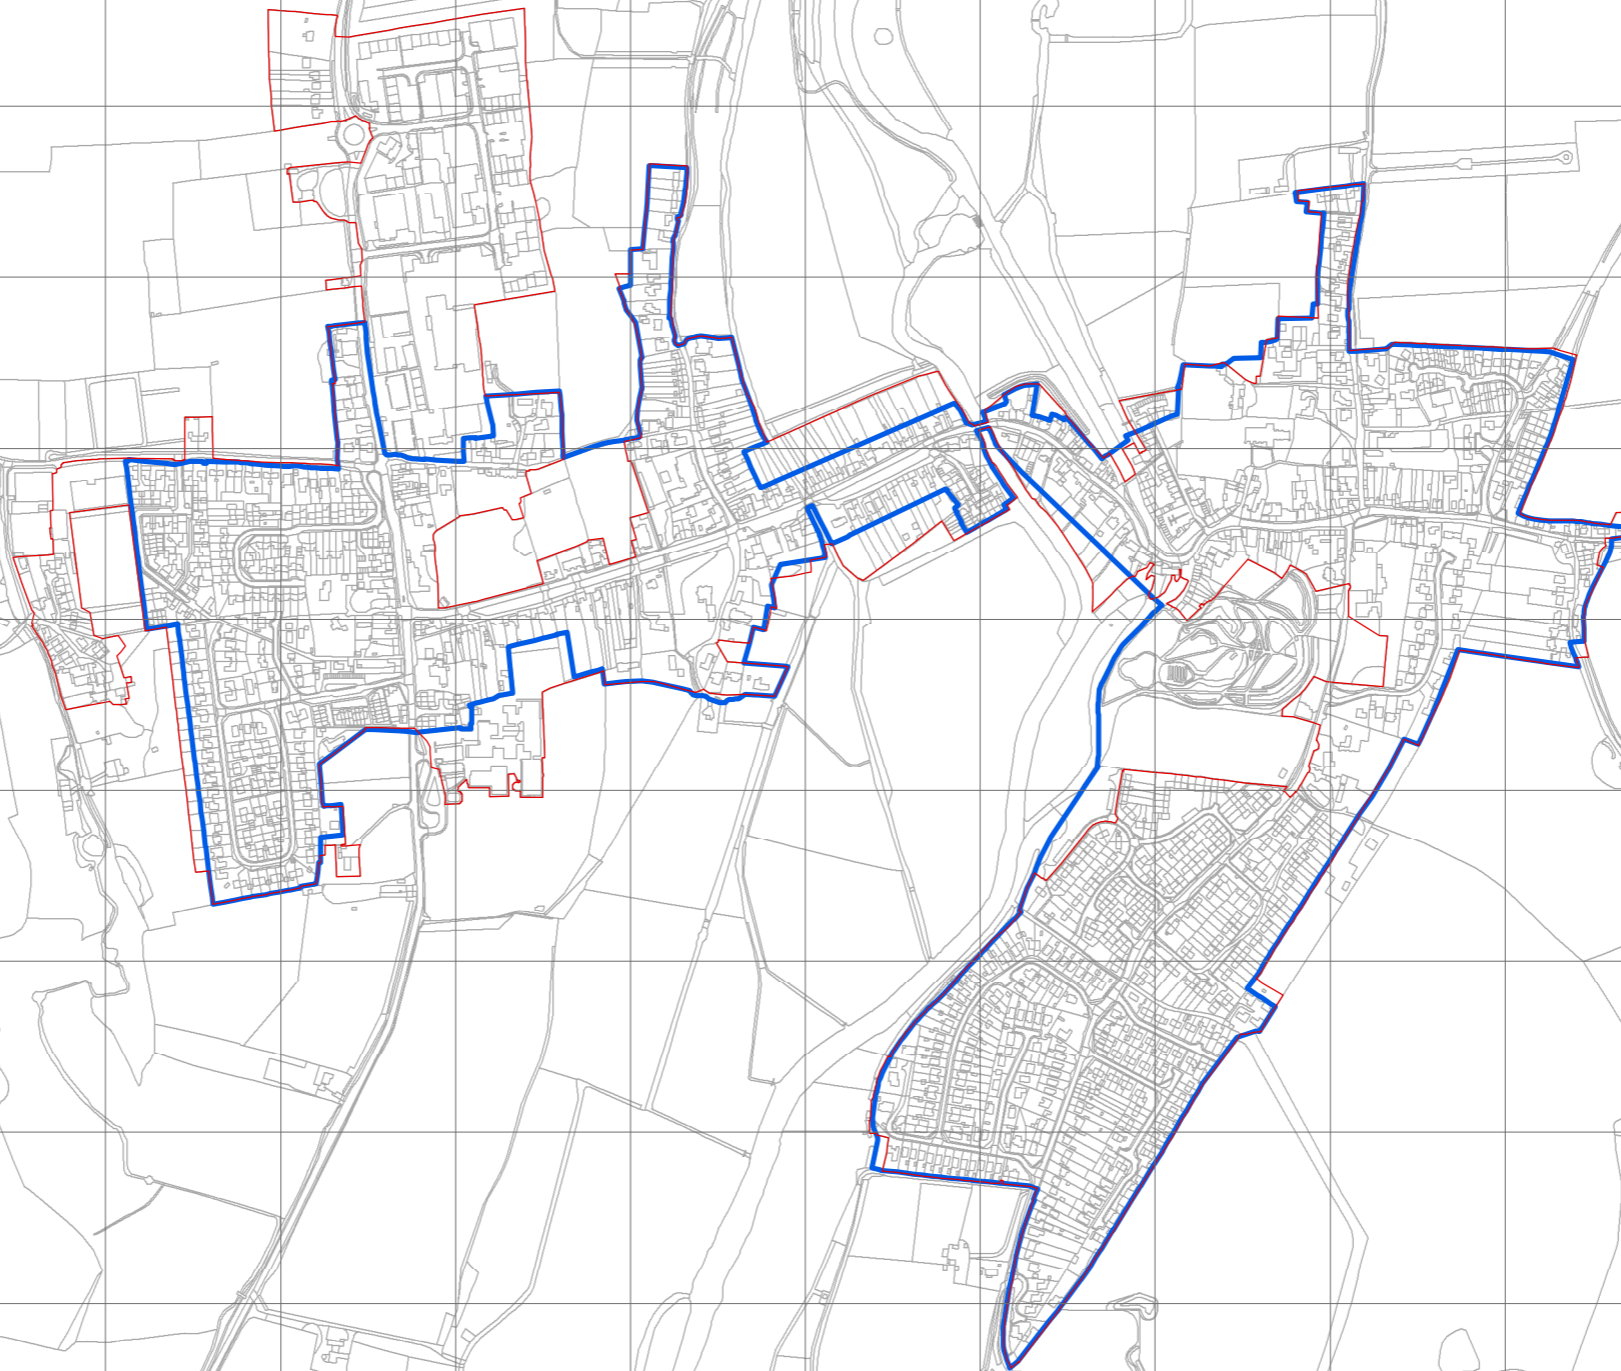

**Tilshead
Proposals for Revised Settlement Boundaries**

SettlementBoundaryReview_PreSubmission
Existing settlement boundary

Mere Community Area

A.90 The following settlement boundaries in the Mere Community Area have been reviewed by the Wiltshire Housing Site Allocations Plan:

- Mere

**Mere
Proposals for Revised Settlement Boundaries**

	SettlementBoundaryReview_PreSubmission
	Existing settlement boundary

Salisbury Community Area

A.92 The following settlement boundaries in the Salisbury Community Area have been reviewed by the Wiltshire Housing Site Allocations Plan:

- Salisbury

Salisbury
Proposals for Revised Settlement Boundaries

SettlementBoundaryReview_PreSubmission
Existing settlement boundary

Southern Wiltshire Community Area

A.94 The following settlement boundaries in the Southern Wiltshire Community Area have been reviewed by the Wiltshire Housing Site Allocations Plan:

- Downton
- Alderbury
- Combe Bissett
- Morgan Vale and Woodfalls
- Pitton
- Whiteparish, and
- Winterslow

A B C D E F G H I J K L M N O P Q

1
2
3
4
5
6
7
8
9
10
11
12

1
2
3
4
5
6
7
8
9
10
11
12

**Downton
Proposals for Revised Settlement Boundaries**