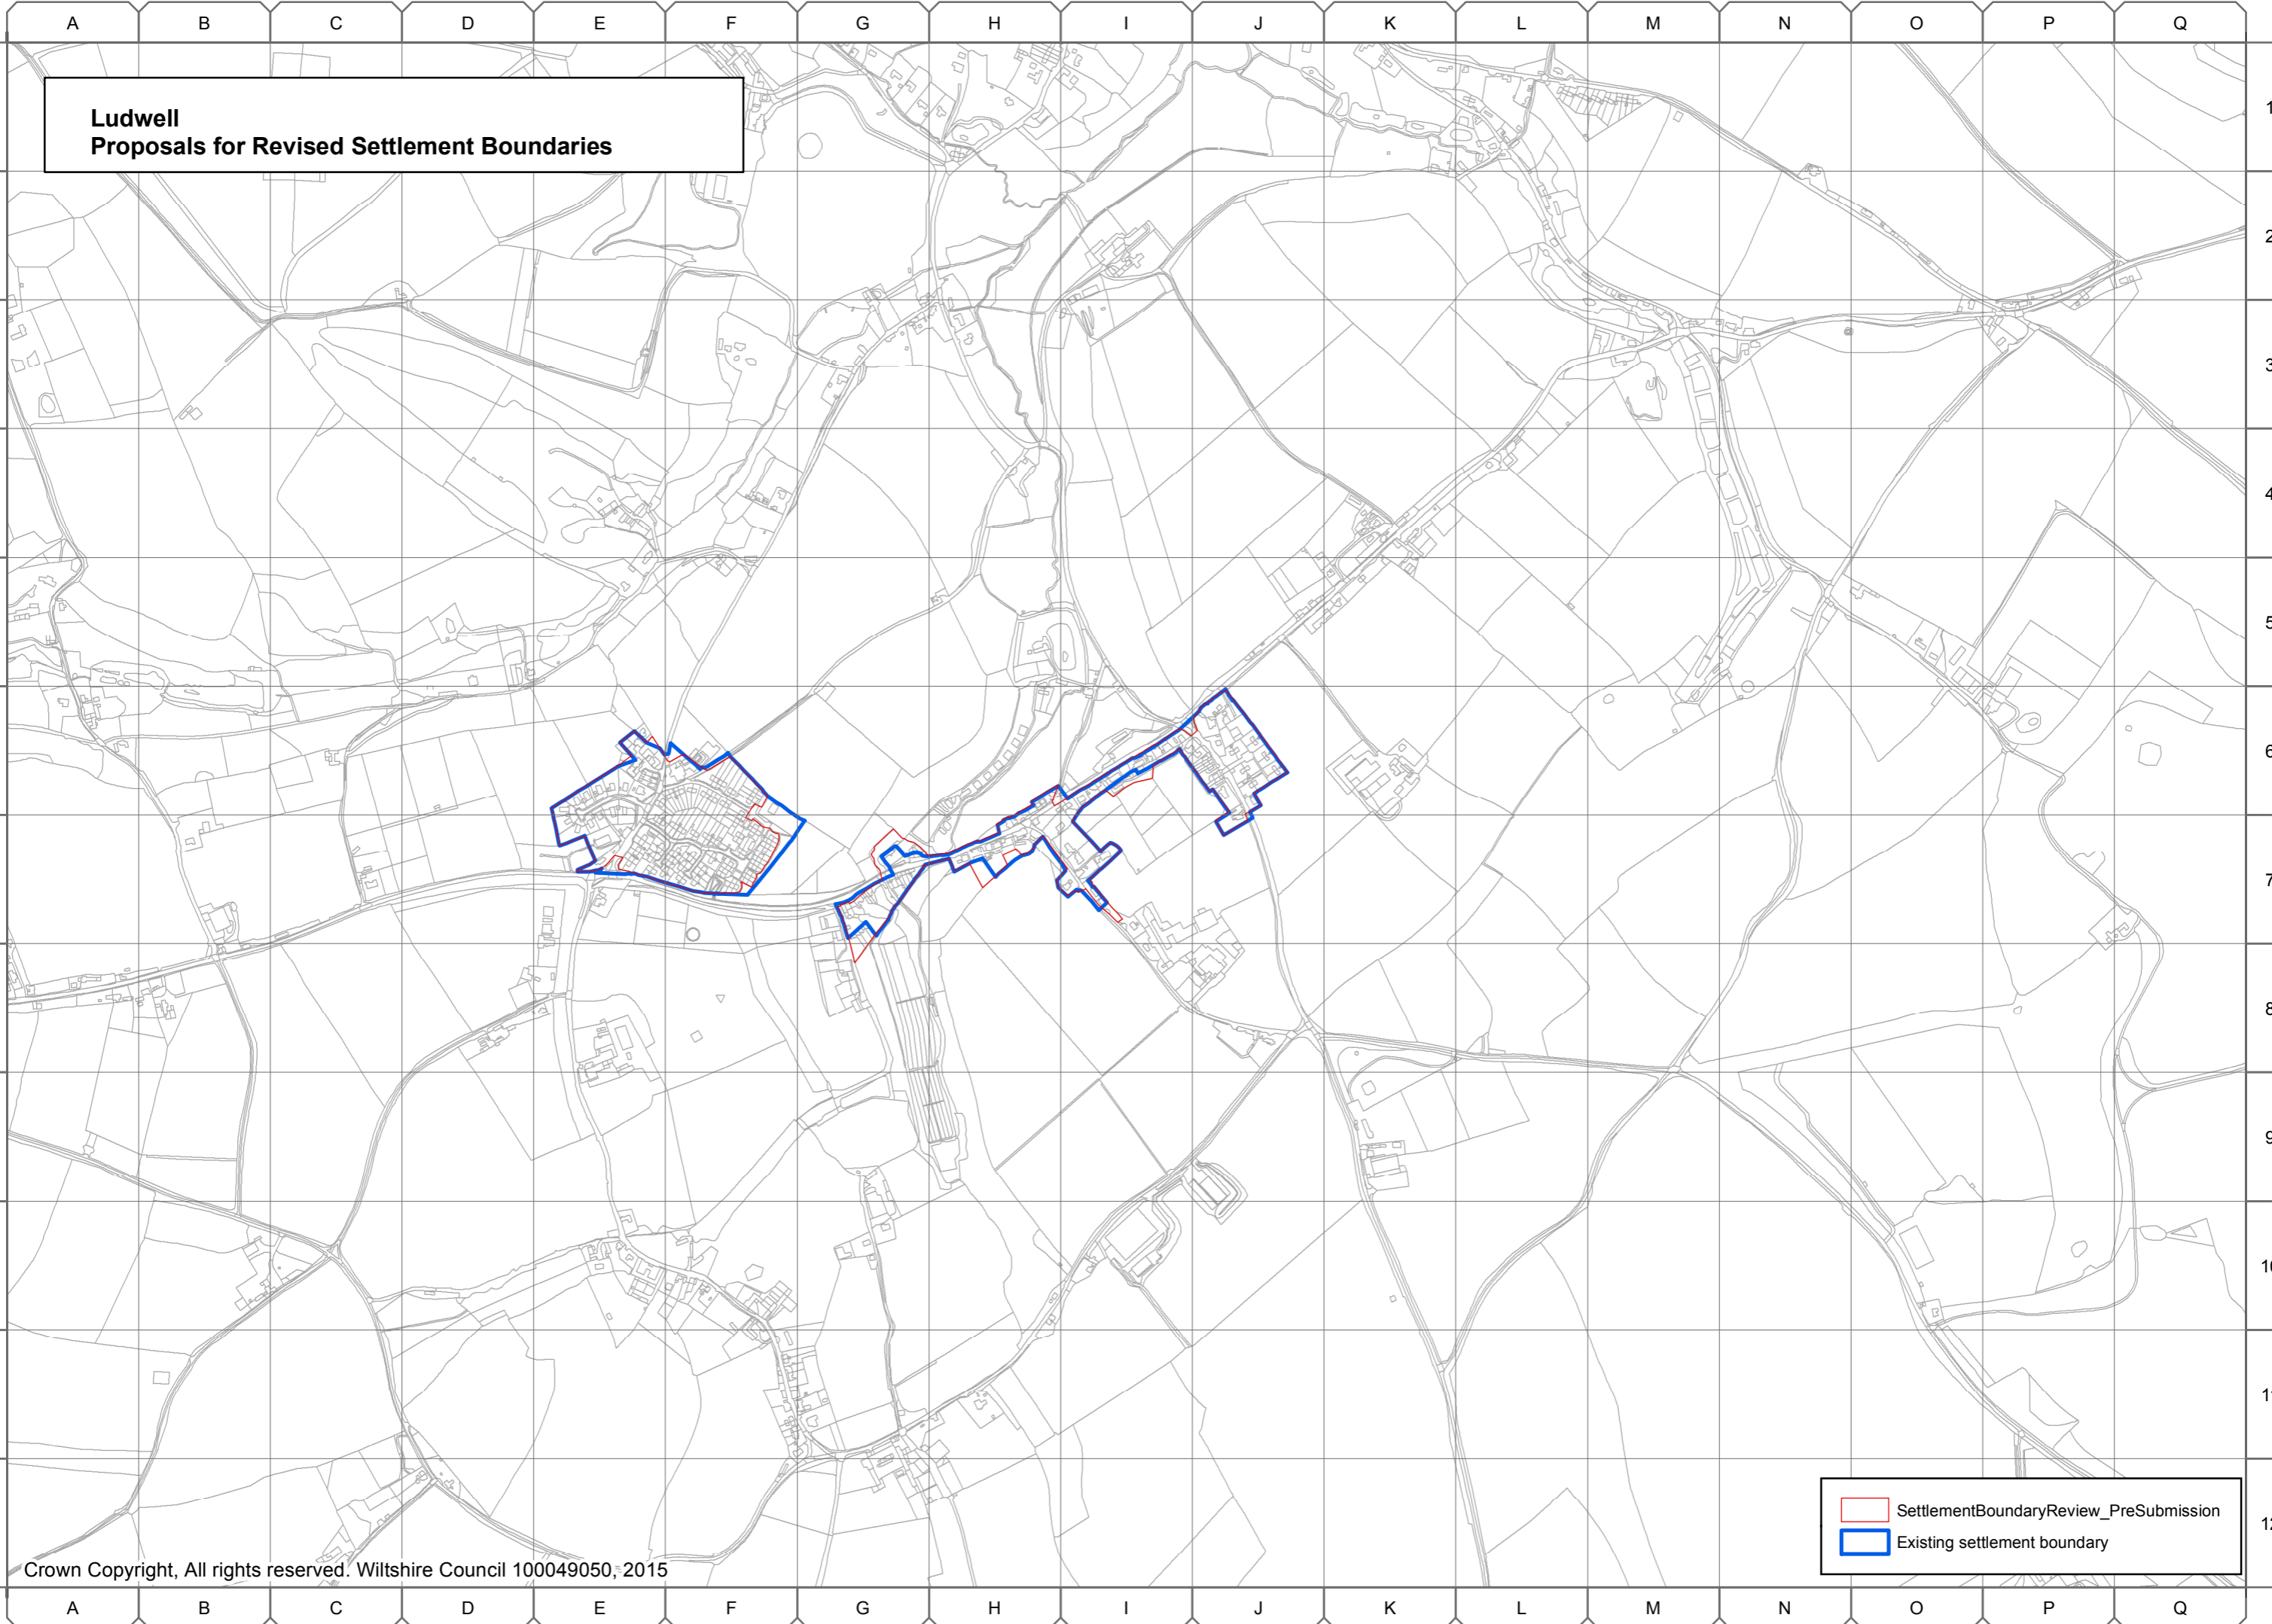

**Ludwell
Proposals for Revised Settlement Boundaries**

SettlementBoundaryReview_PreSubmission
Existing settlement boundary