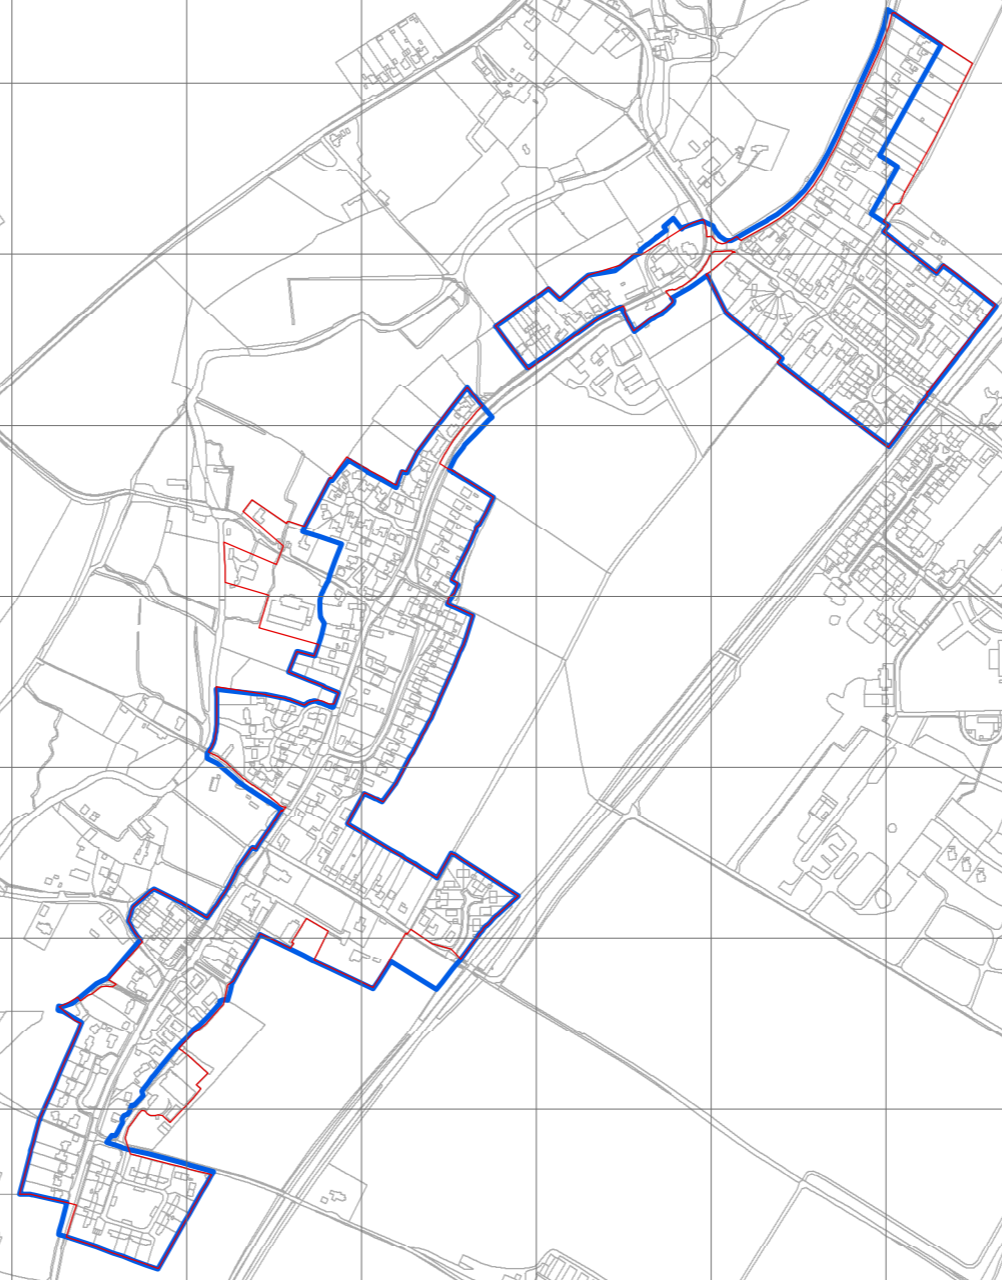

A B C D E F G H I J K L M N O P Q

**Durrington
Proposals for Revised Settlement Boundaries**

SettlementBoundaryReview_PreSubmission
Existing settlement boundary

**Great Wishford
Proposals for Revised Settlement Boundaries**

	SettlementBoundaryReview_PreSubmission
	Existing settlement boundary

A B C D E F G H I J K L M N O P Q

1
2
3
4
5
6
7
8
9
10
11
12

**Shrewton
Proposals for Revised Settlement Boundaries**

1
2
3
4
5
6
7
8
9
10
11
12

SettlementBoundaryReview_PreSubmission
Existing settlement boundary

A B C D E F G H I J K L M N O P Q

**The Winterbournes
Proposals for Revised Settlement Boundaries**

SettlementBoundaryReview_PreSubmission
Existing settlement boundary

**Tilshead
Proposals for Revised Settlement Boundaries**

SettlementBoundaryReview_PreSubmission
Existing settlement boundary

Mere Community Area

A.90 The following settlement boundaries in the Mere Community Area have been reviewed by the Wiltshire Housing Site Allocations Plan: