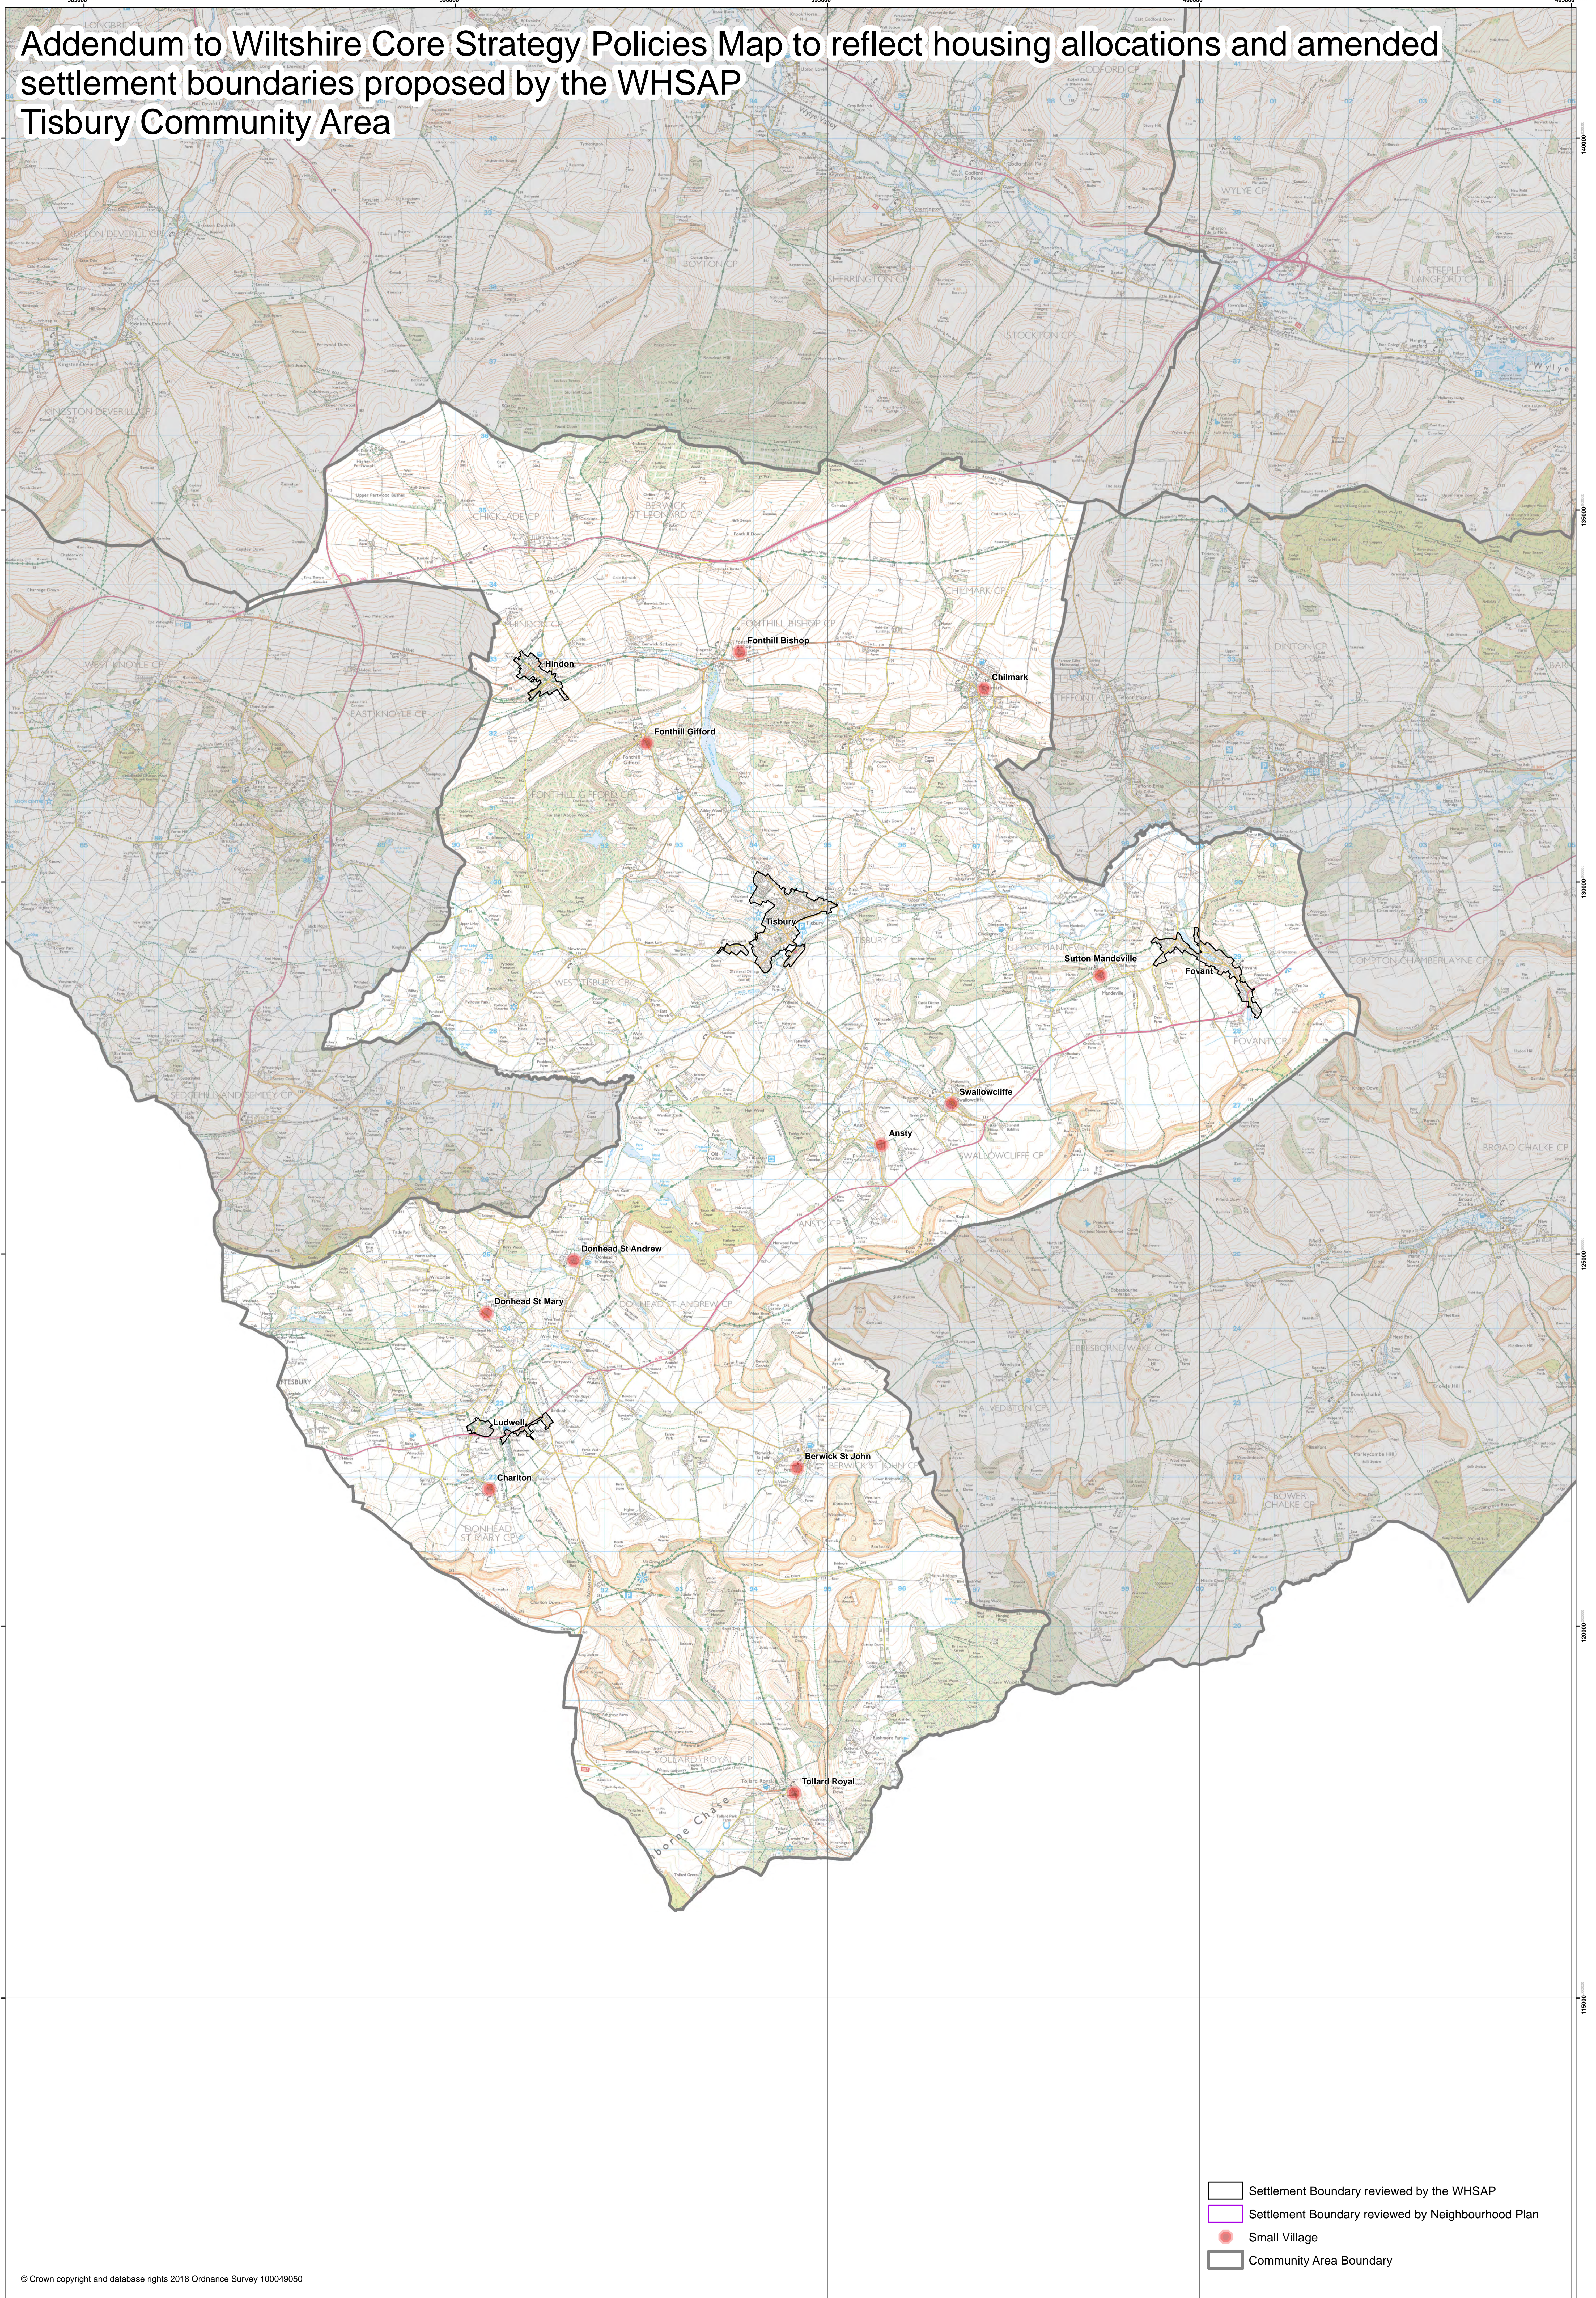

Addendum to Wiltshire Core Strategy Policies Map to reflect housing allocations and amended settlement boundaries proposed by the WHSAP Tisbury Community Area

- Settlement Boundary reviewed by the WHSAP
- Settlement Boundary reviewed by Neighbourhood Plan
- Small Village
- Community Area Boundary