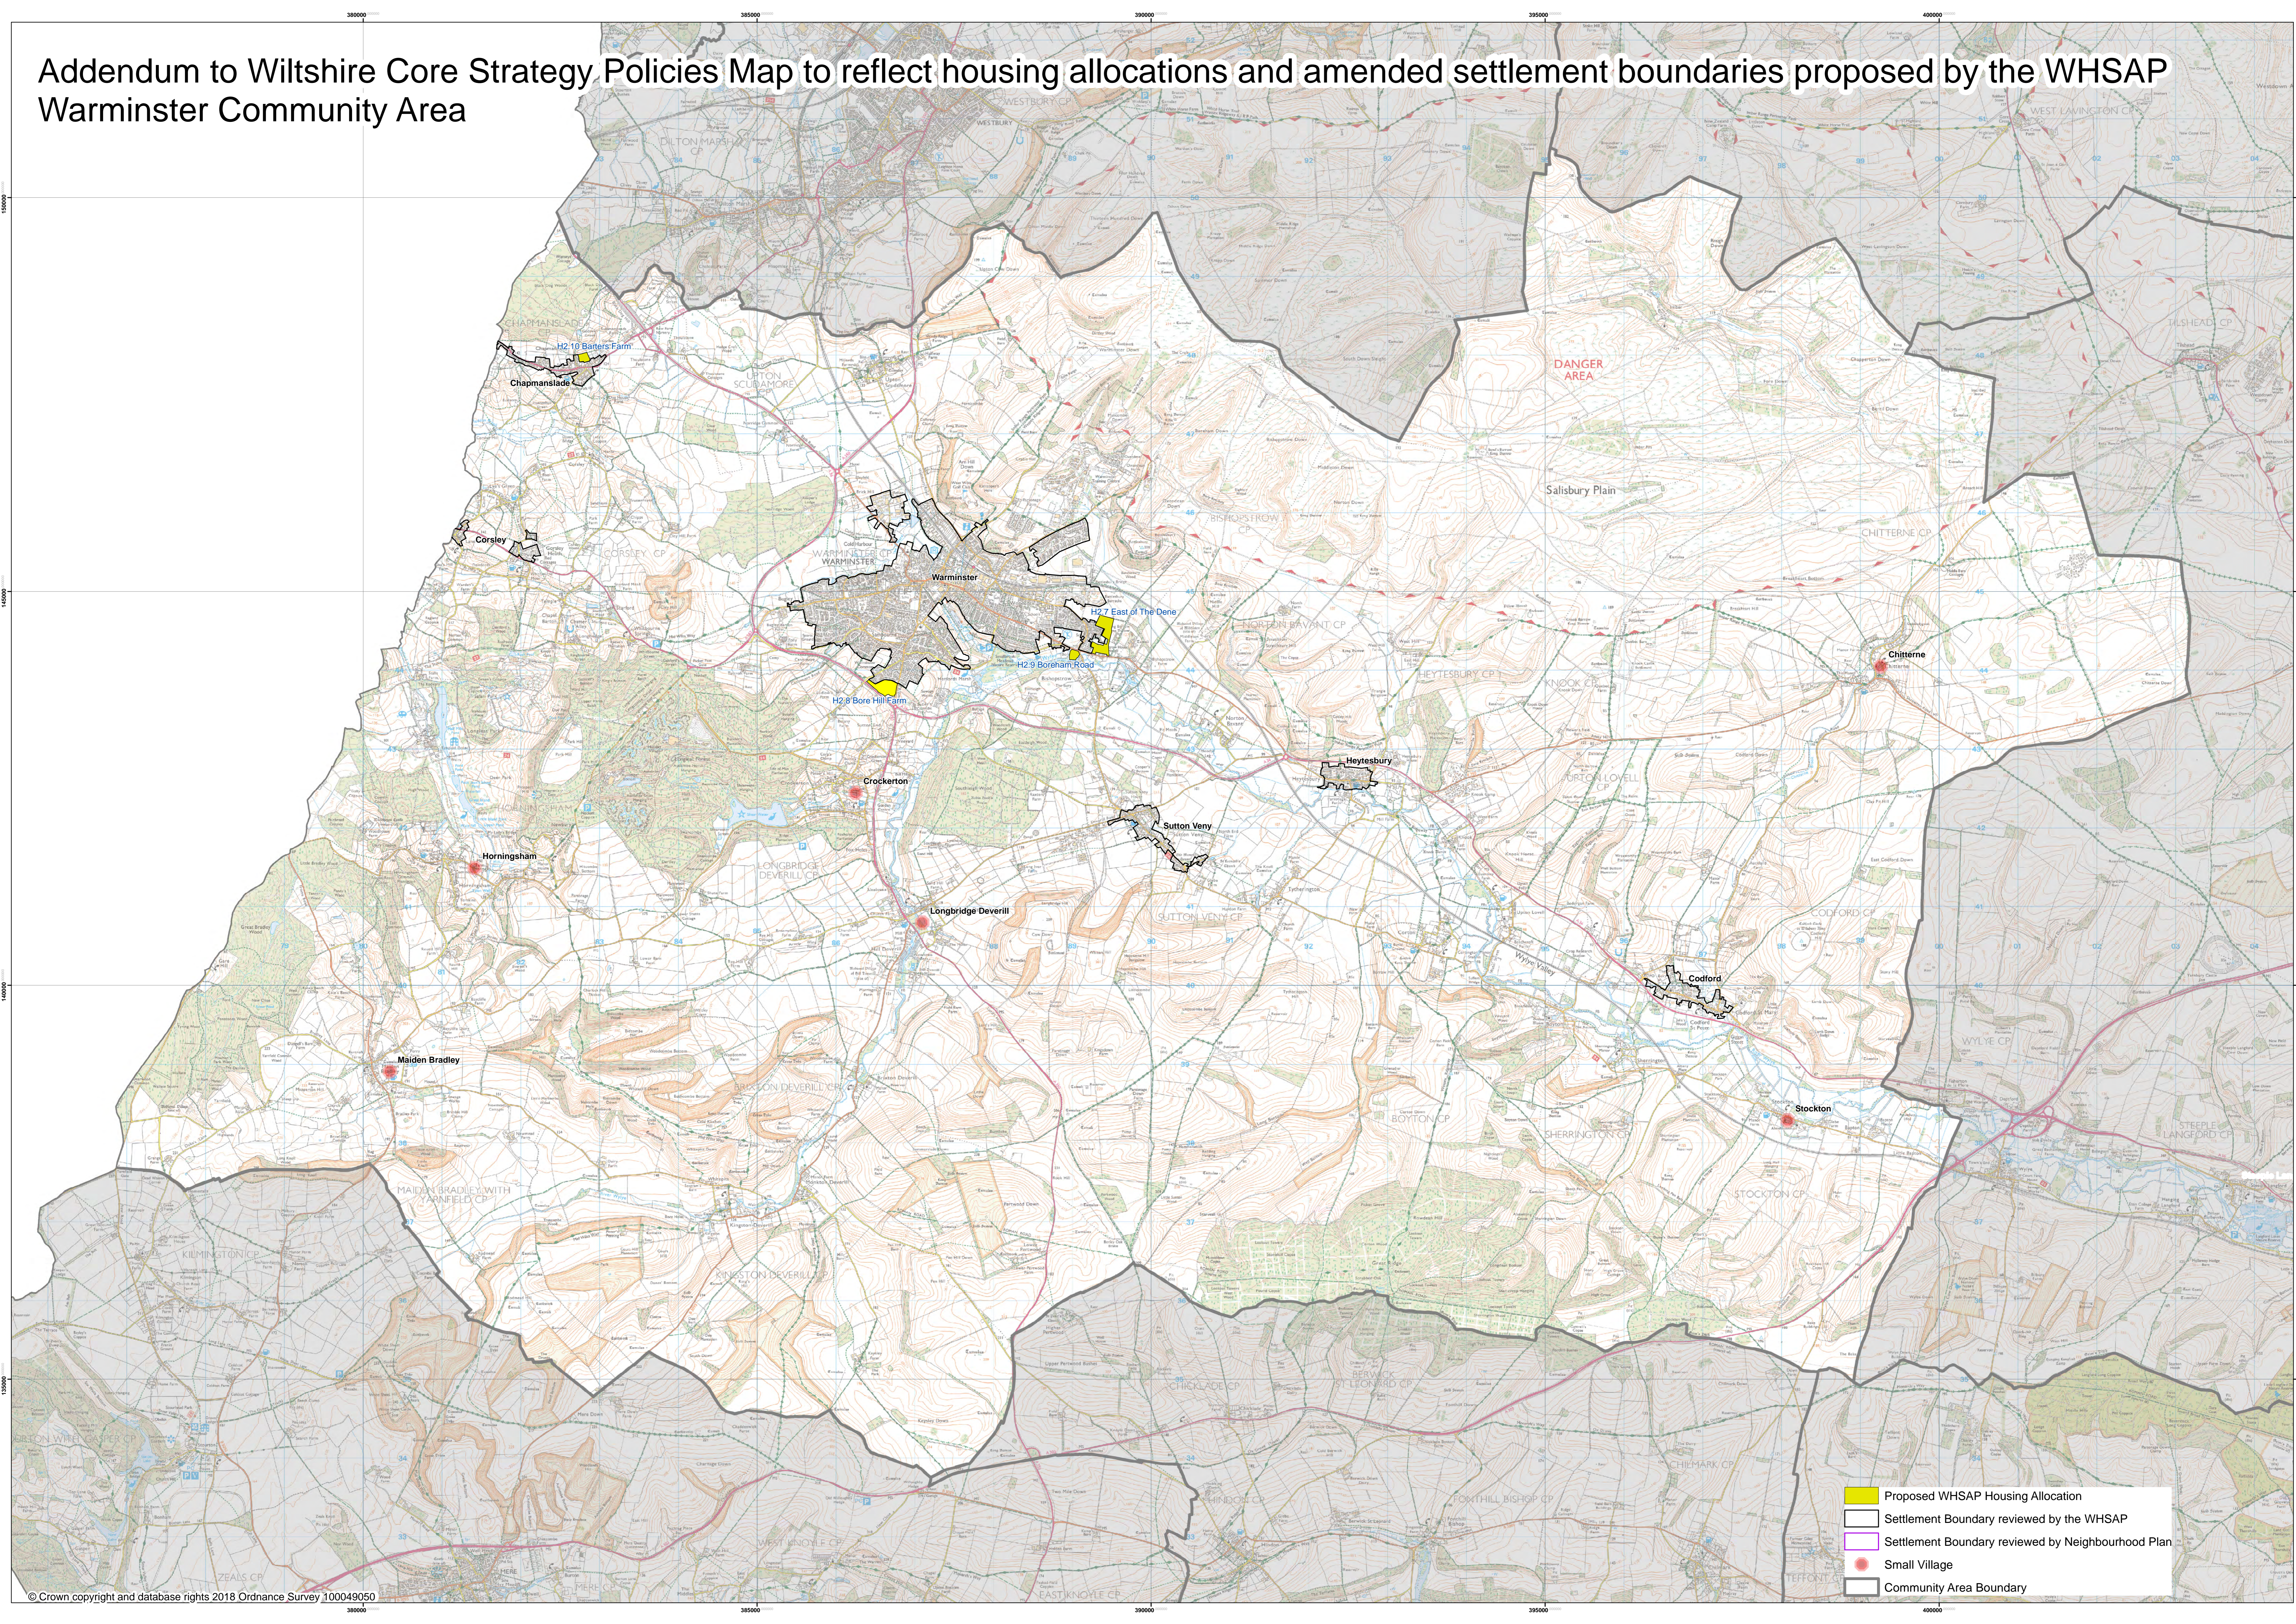

# Addendum to Wiltshire Core Strategy Policies Map to reflect housing allocations and amended settlement boundaries proposed by the WHSAP Warminster Community Area

-  Proposed WHSAP Housing Allocation
-  Settlement Boundary reviewed by the WHSAP
-  Settlement Boundary reviewed by Neighbourhood Plan
-  Small Village
-  Community Area Boundary