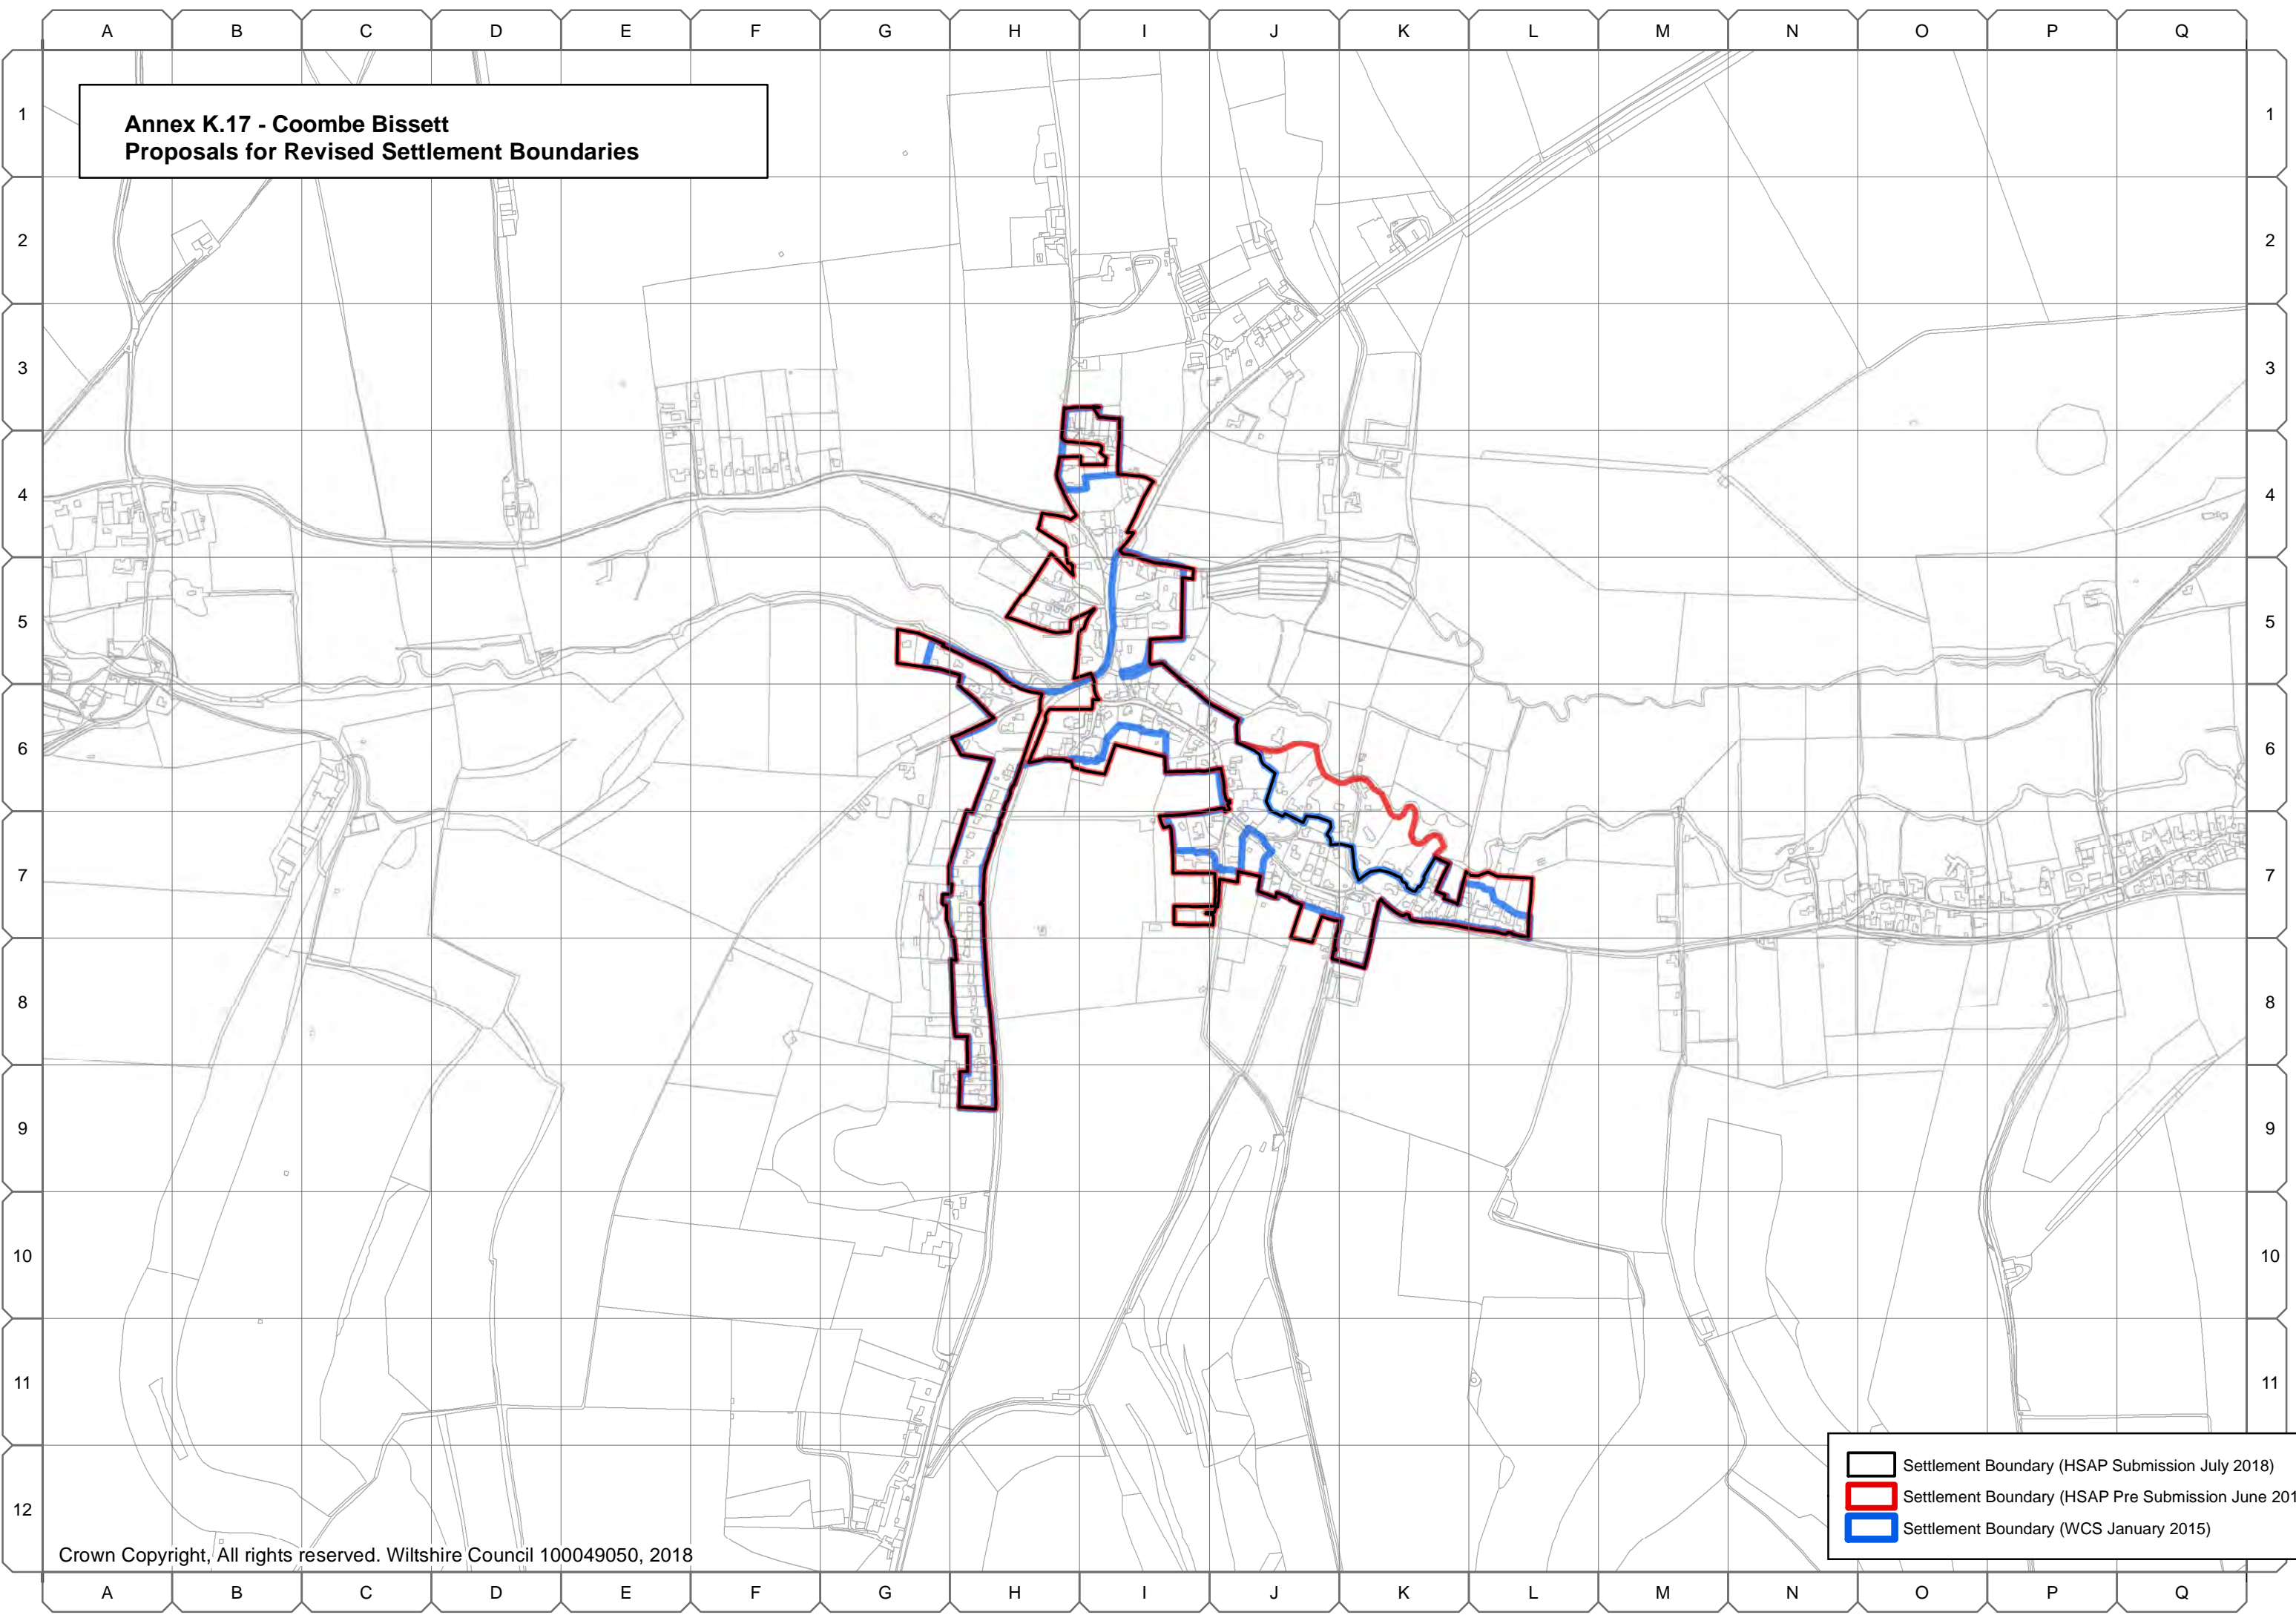

**Annex K.17 - Coombe Bissett
Proposals for Revised Settlement Boundaries**

-  Settlement Boundary (HSAP Submission July 2018)
-  Settlement Boundary (HSAP Pre Submission June 2017)
-  Settlement Boundary (WCS January 2015)