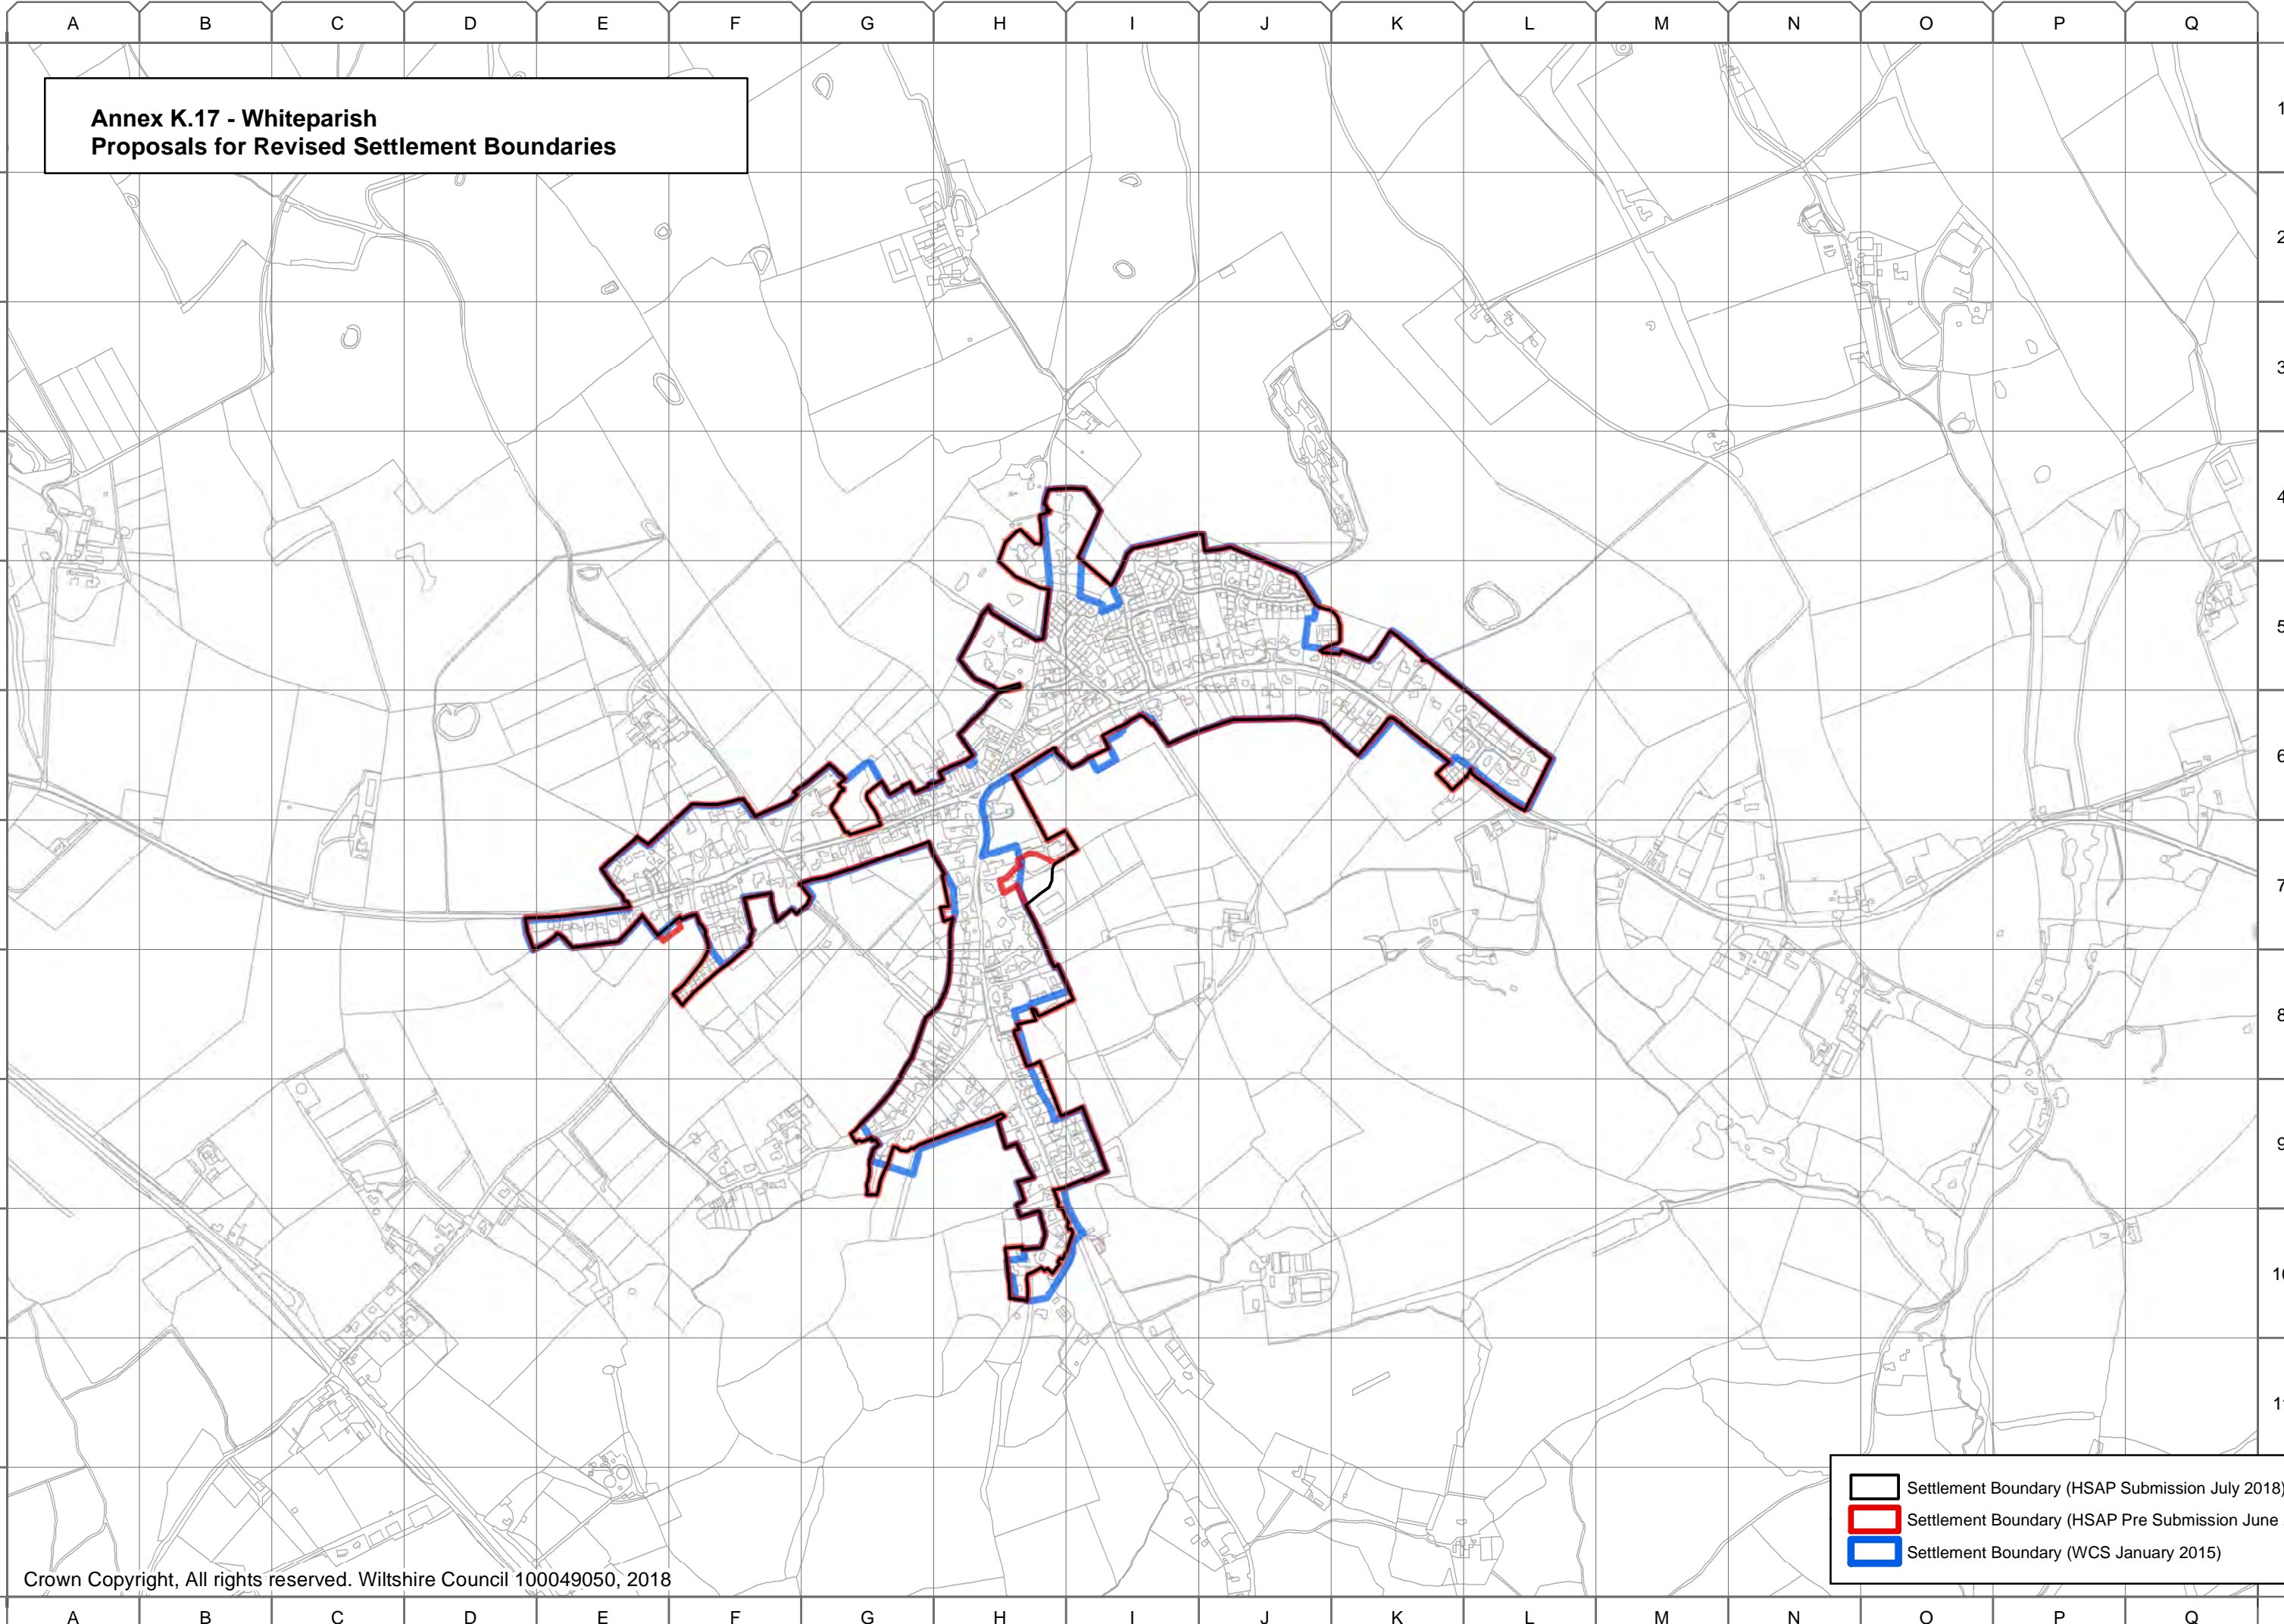

**Annex K.17 - Whiteparish  
Proposals for Revised Settlement Boundaries**

- Settlement Boundary (HSAP Submission July 2018)
- Settlement Boundary (HSAP Pre Submission June 2017)
- Settlement Boundary (WCS January 2015)