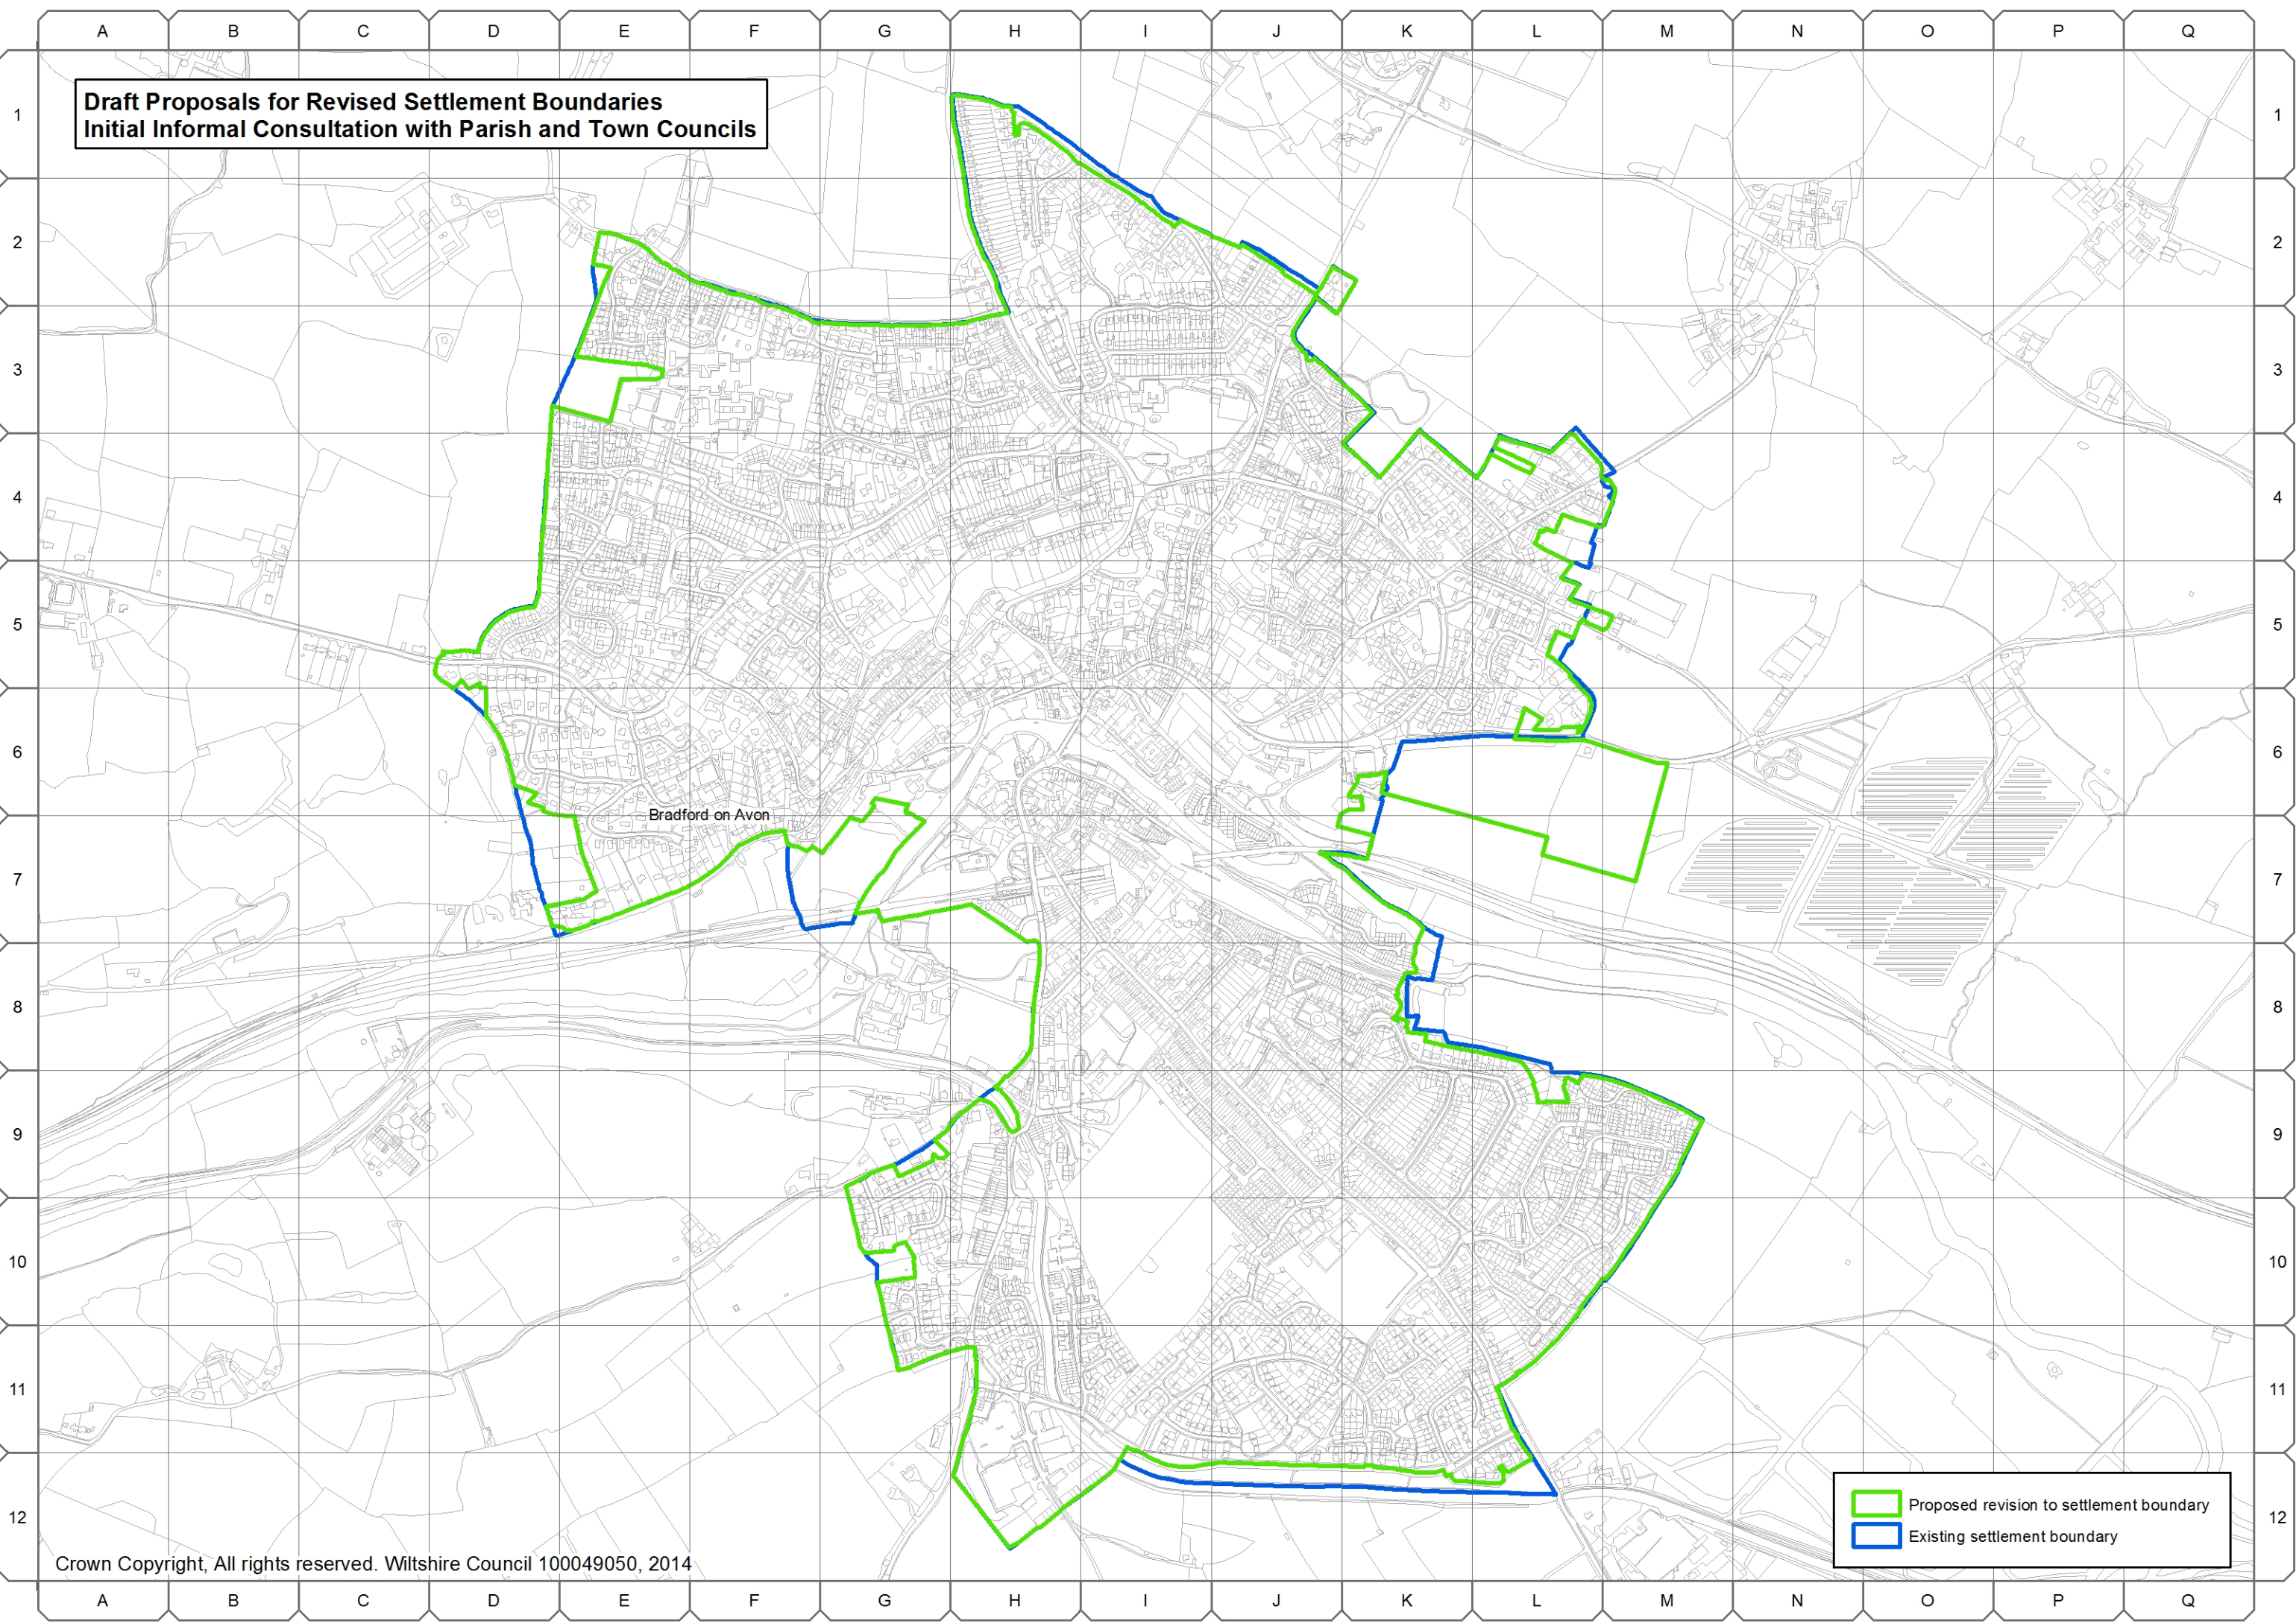

**Draft Proposals for Revised Settlement Boundaries
Initial Informal Consultation with Parish and Town Councils**

Bradford-on-Avon

Legend:

-  Proposed revision to settlement boundary
-  Existing settlement boundary