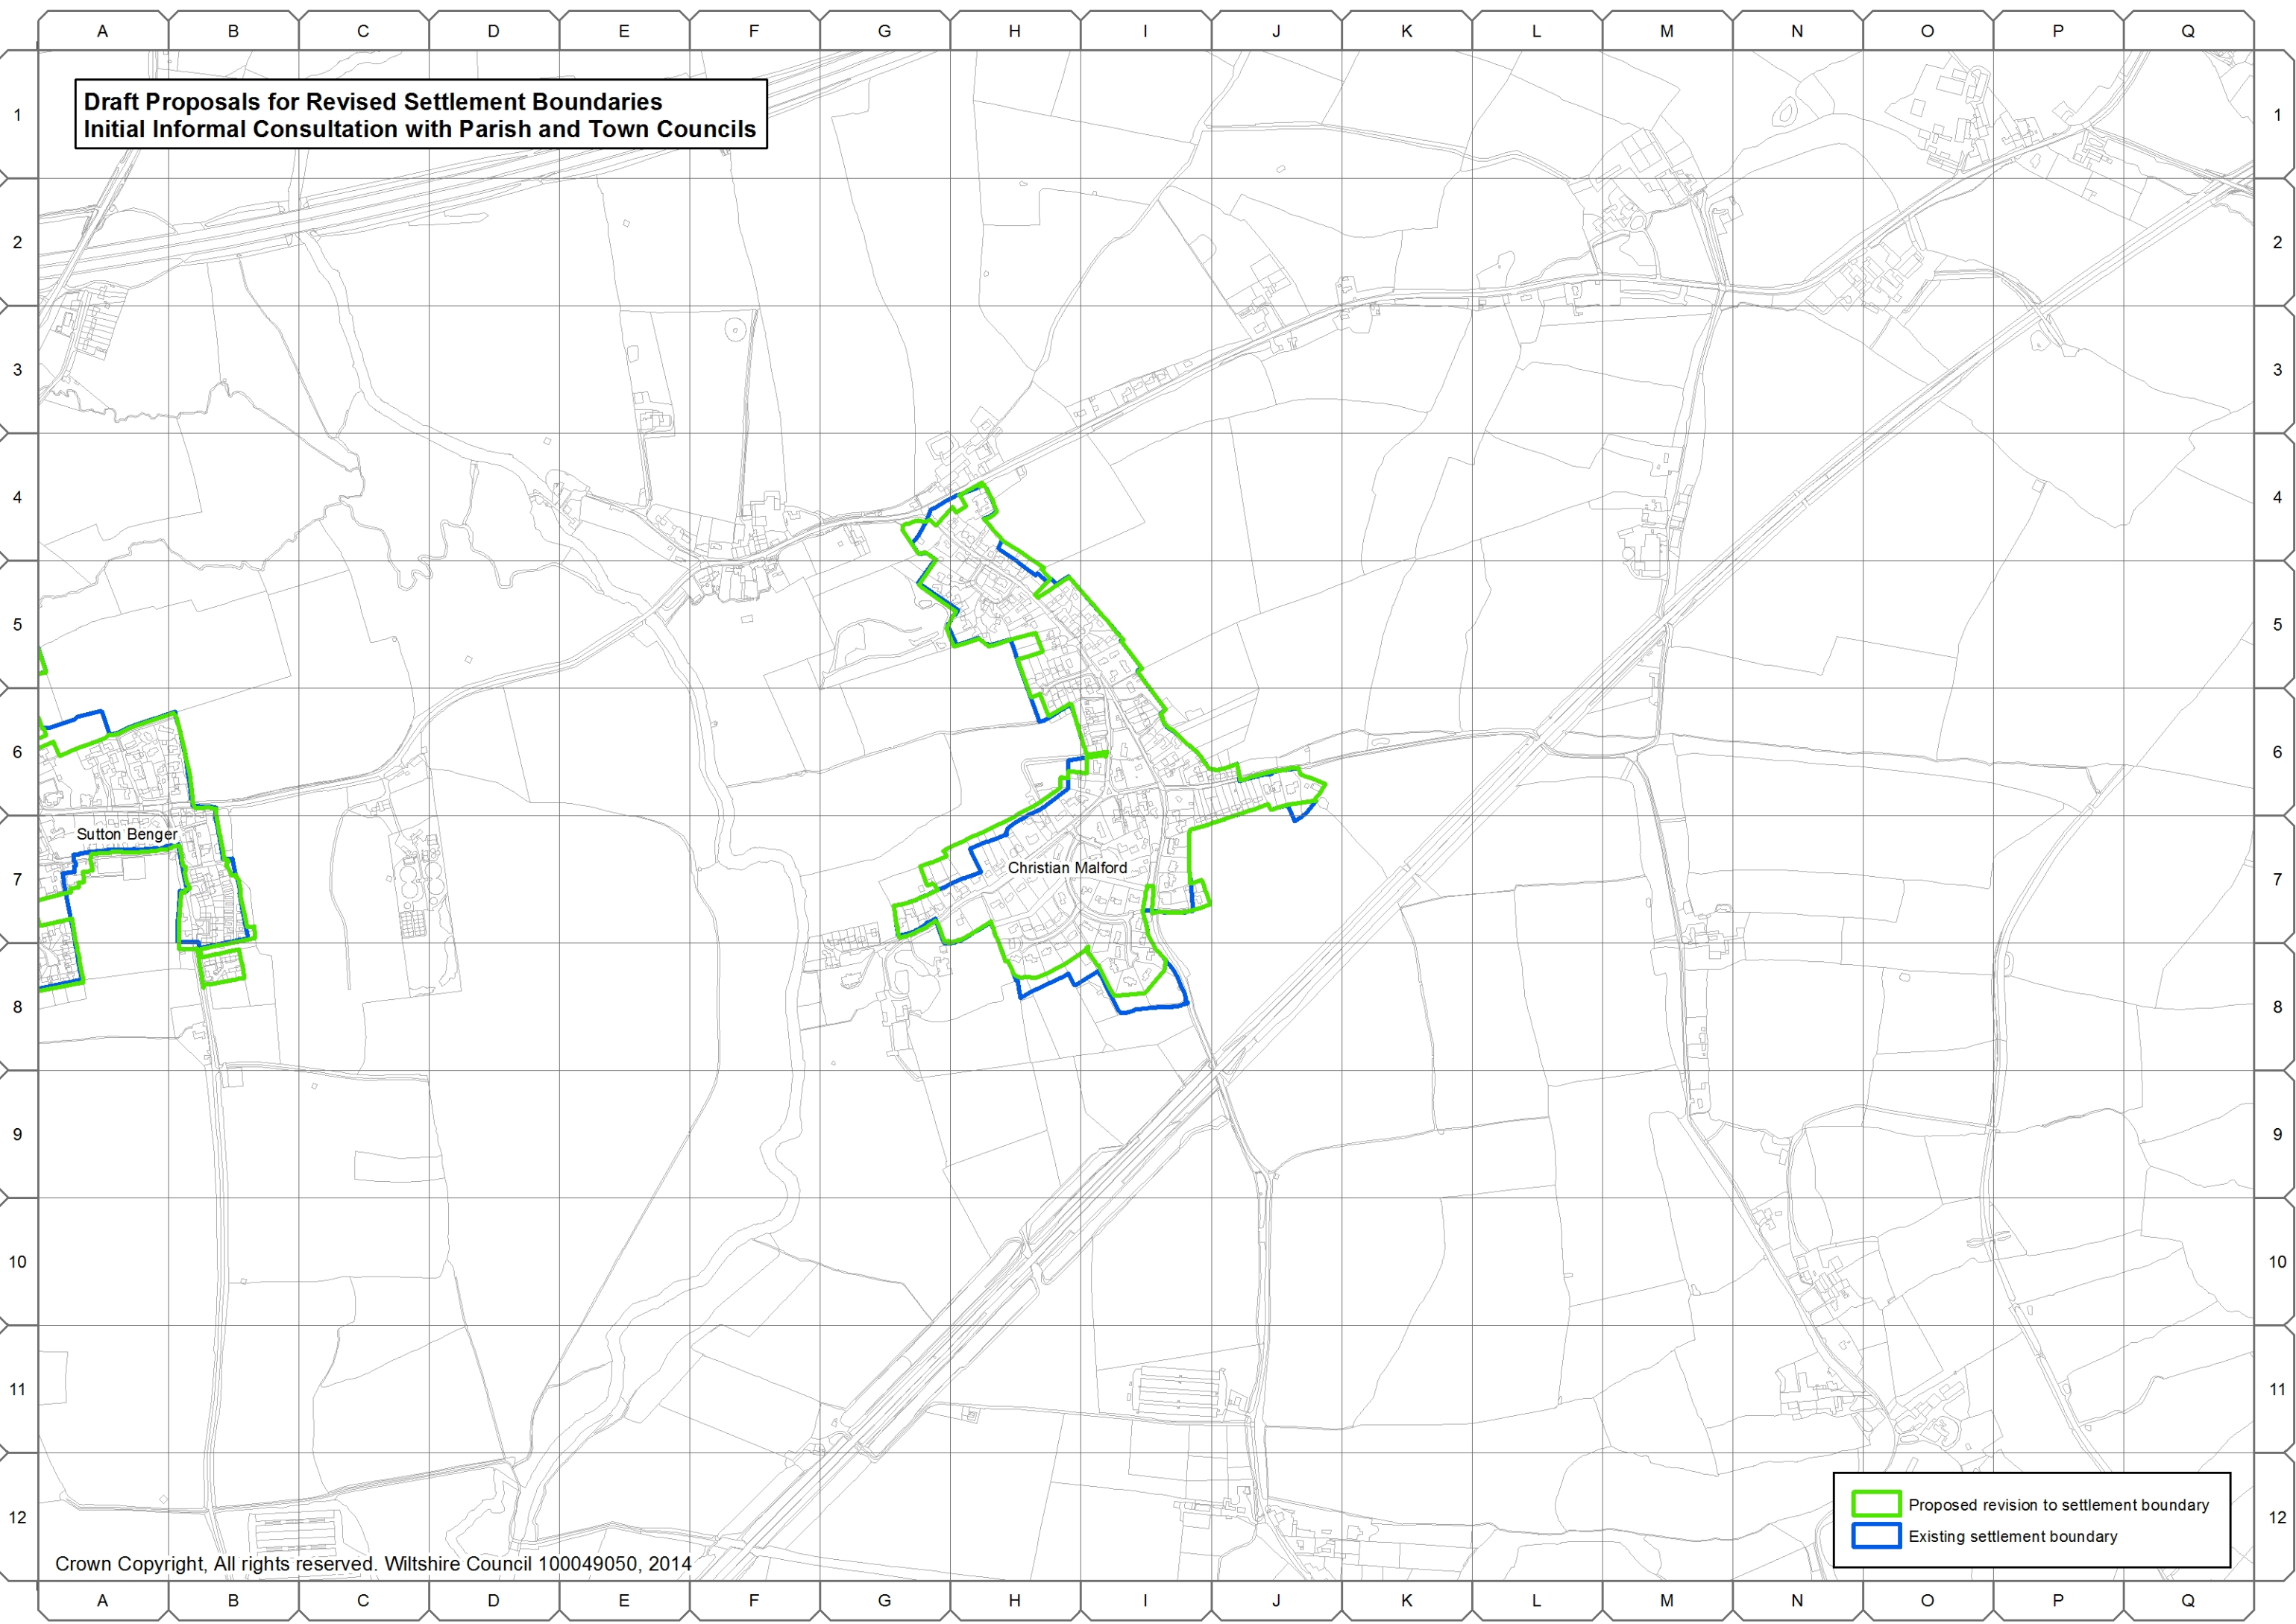

**Draft Proposals for Revised Settlement Boundaries
Initial Informal Consultation with Parish and Town Councils**

Sutton Benger

Christian Malford

Legend:

- Proposed revision to settlement boundary
- Existing settlement boundary