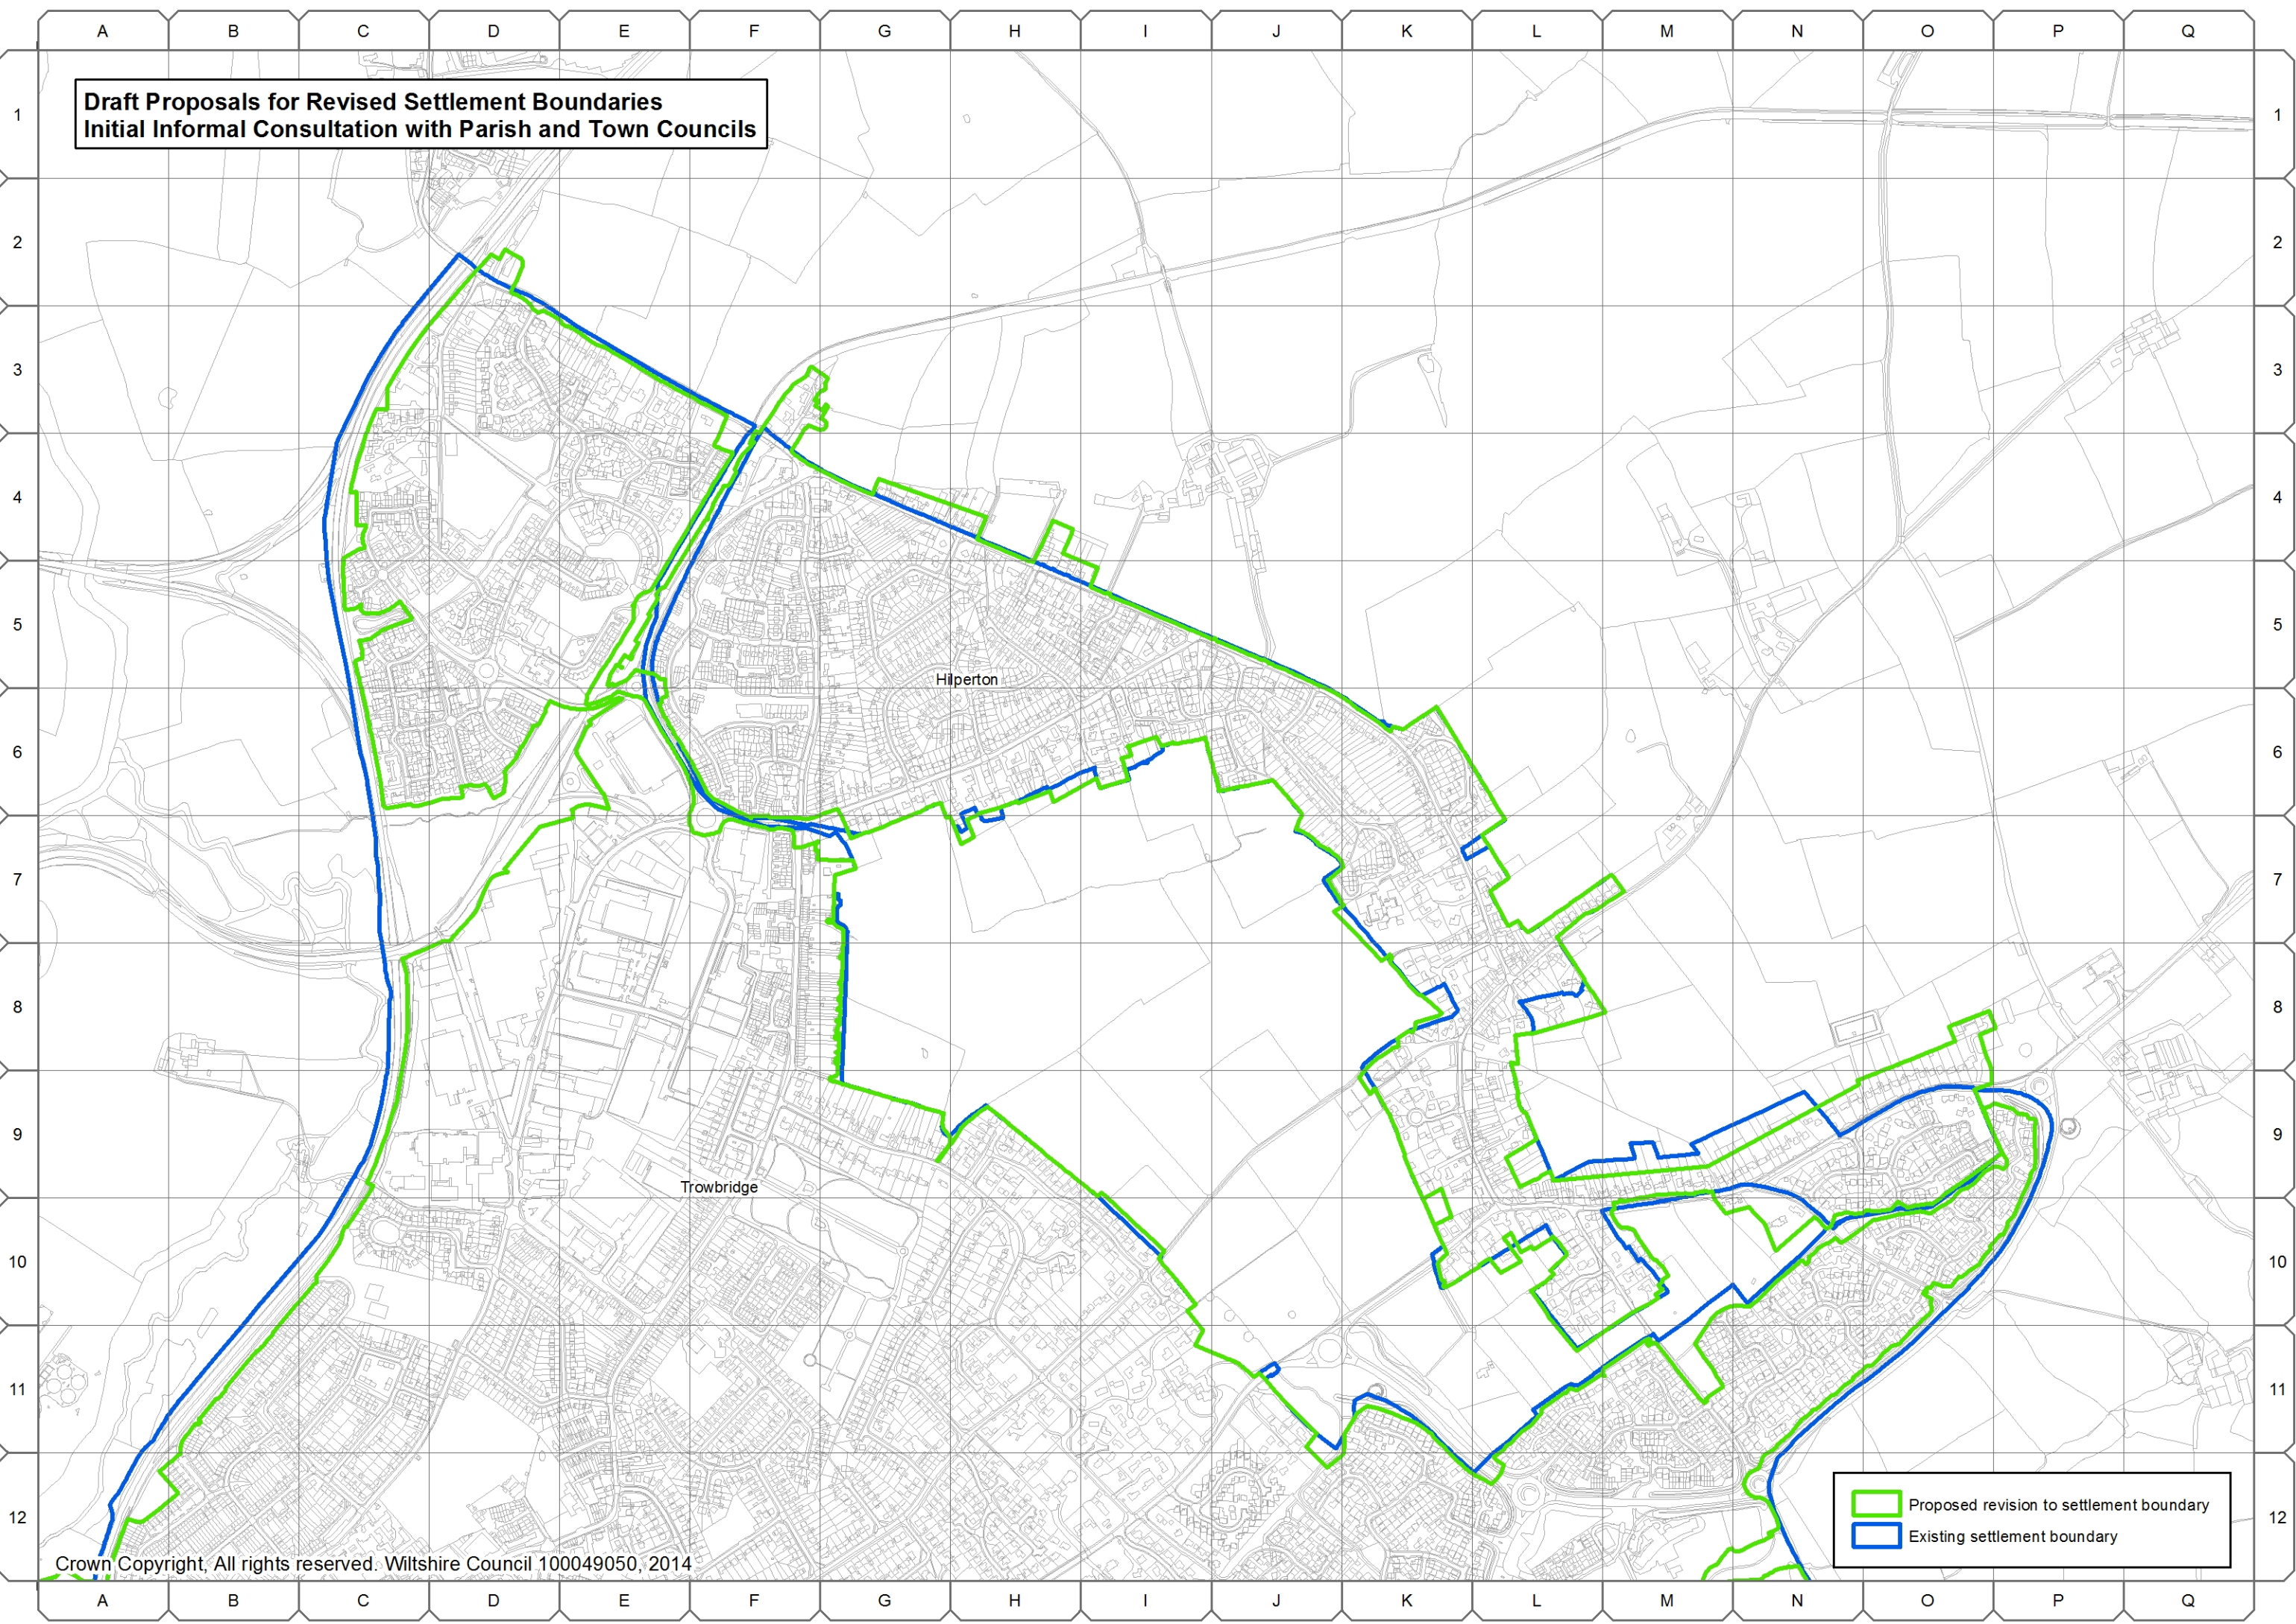

**Draft Proposals for Revised Settlement Boundaries  
Initial Informal Consultation with Parish and Town Councils**

Hiperton

Trowbridge

-  Proposed revision to settlement boundary
-  Existing settlement boundary