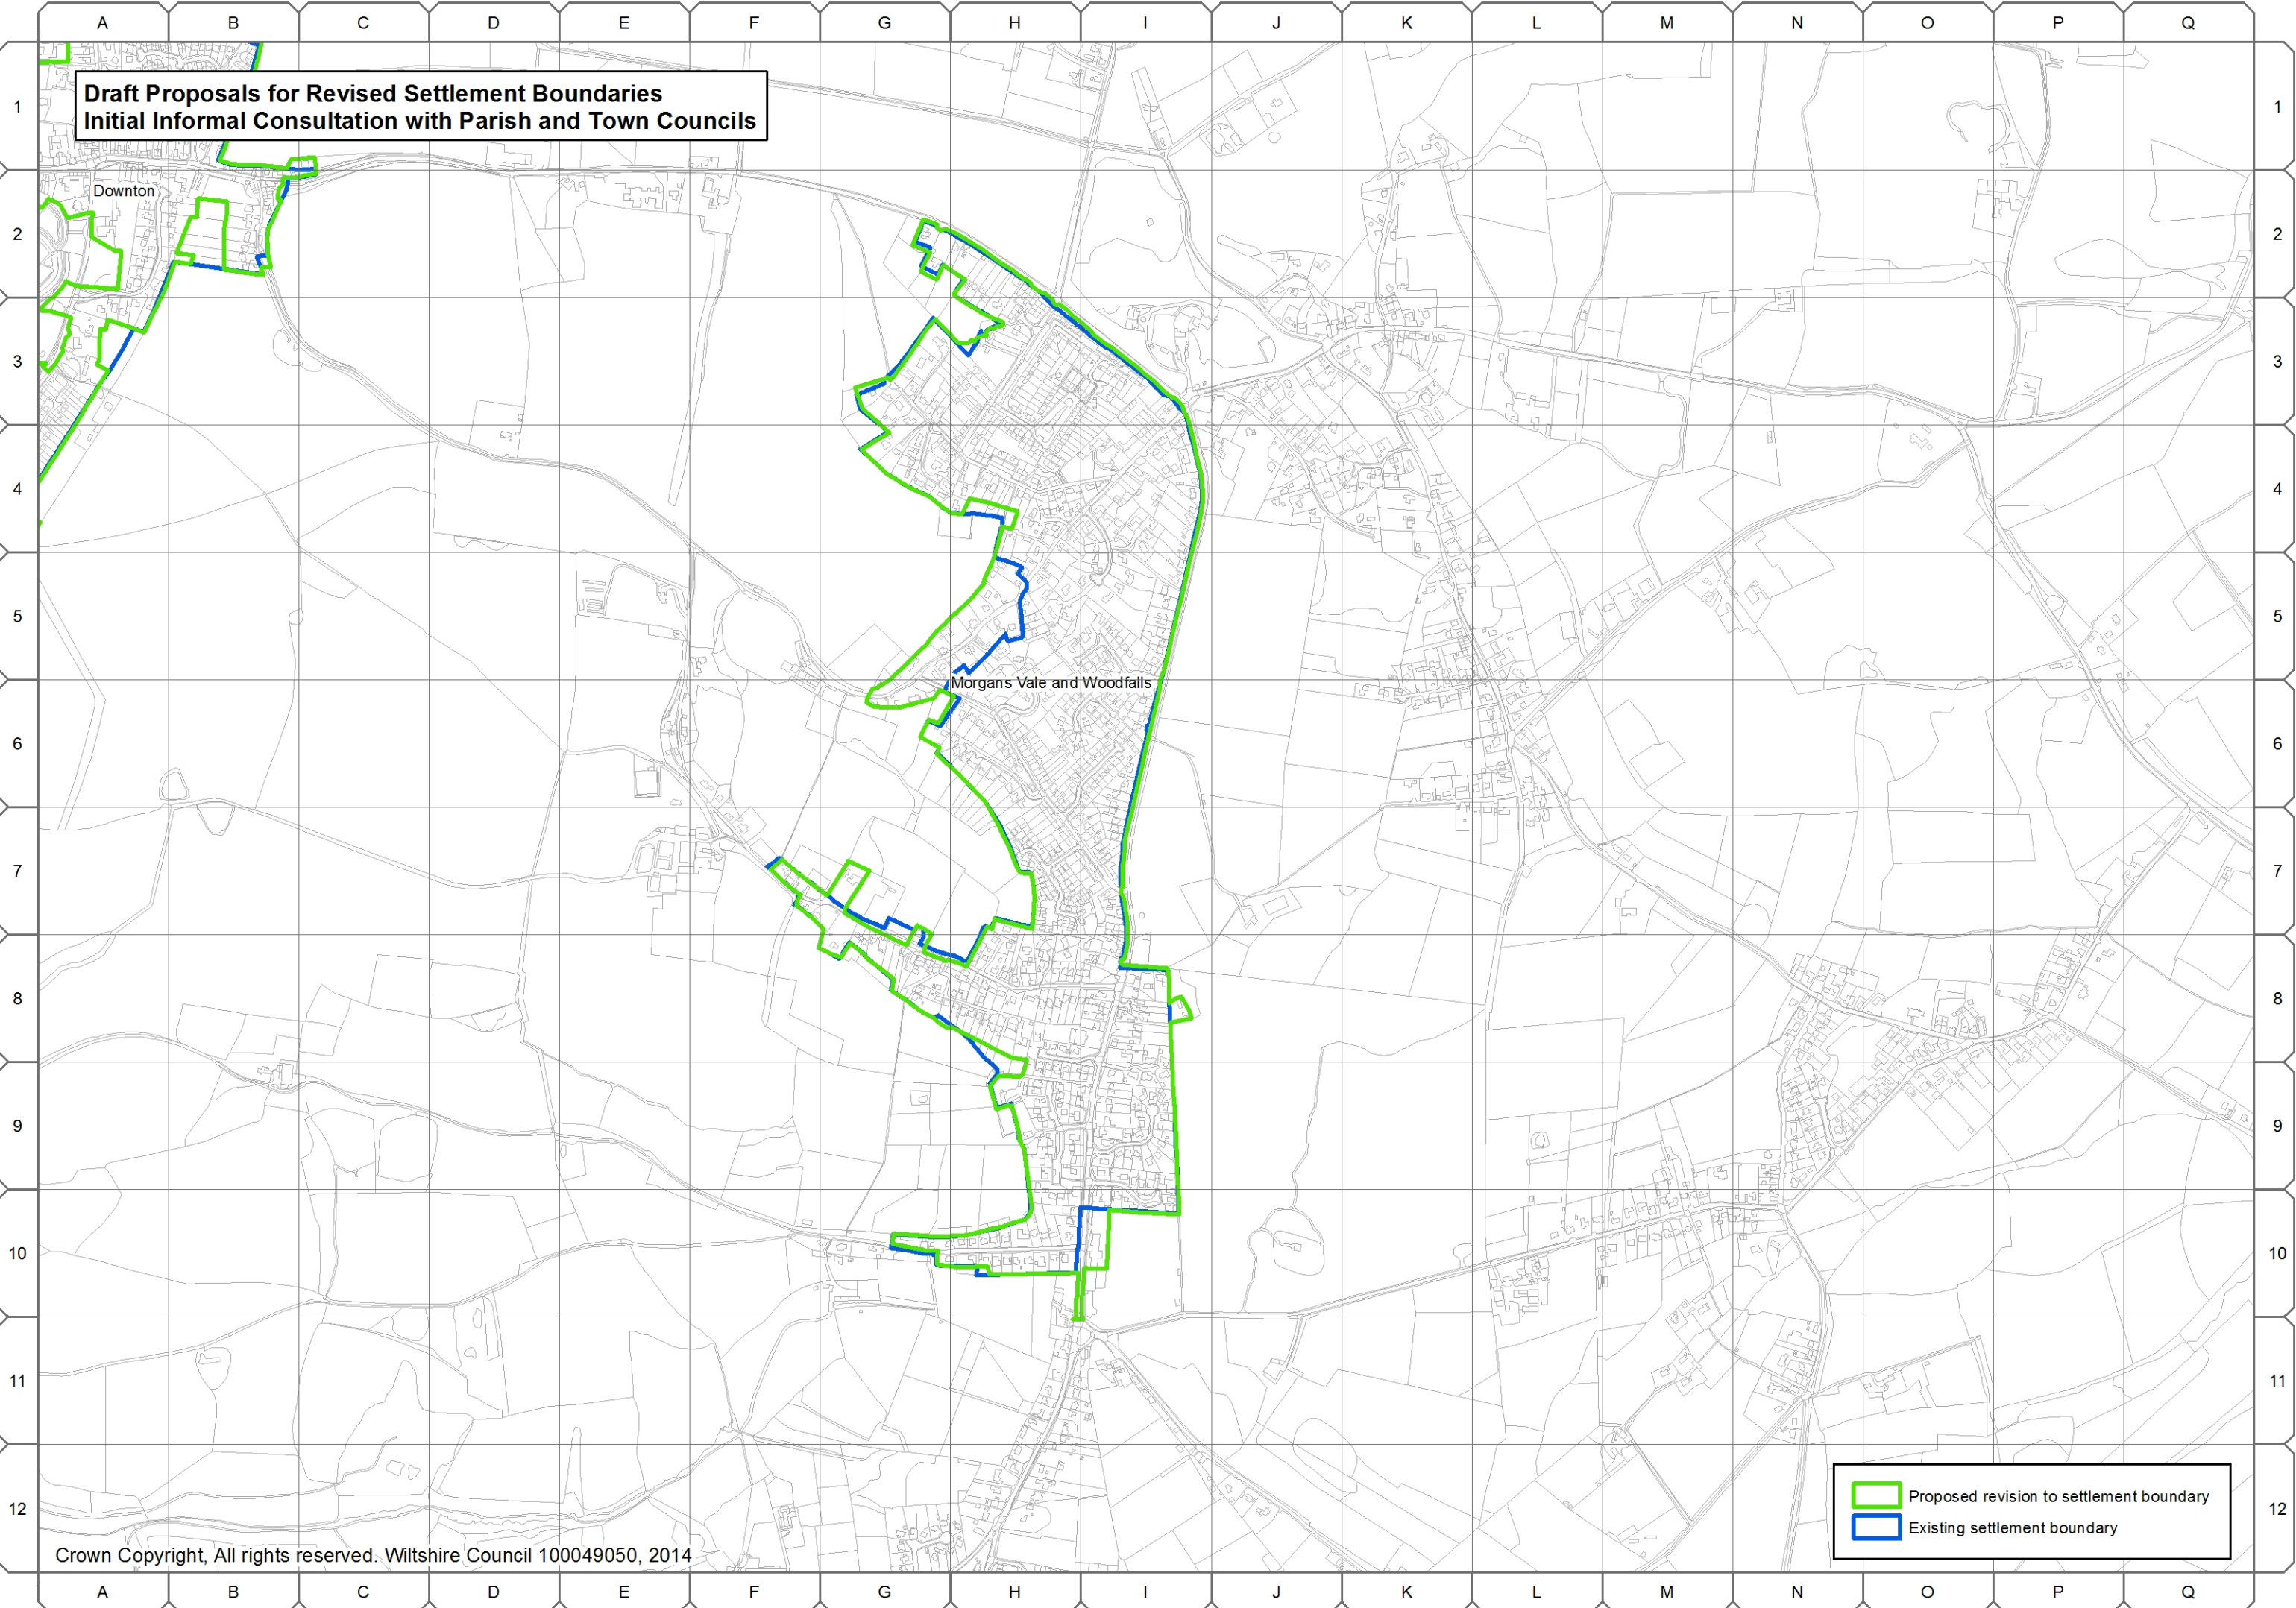

**Draft Proposals for Revised Settlement Boundaries
Initial Informal Consultation with Parish and Town Councils**

Morgans Vale and Woodfalls

Downton

Proposed revision to settlement boundary
Existing settlement boundary