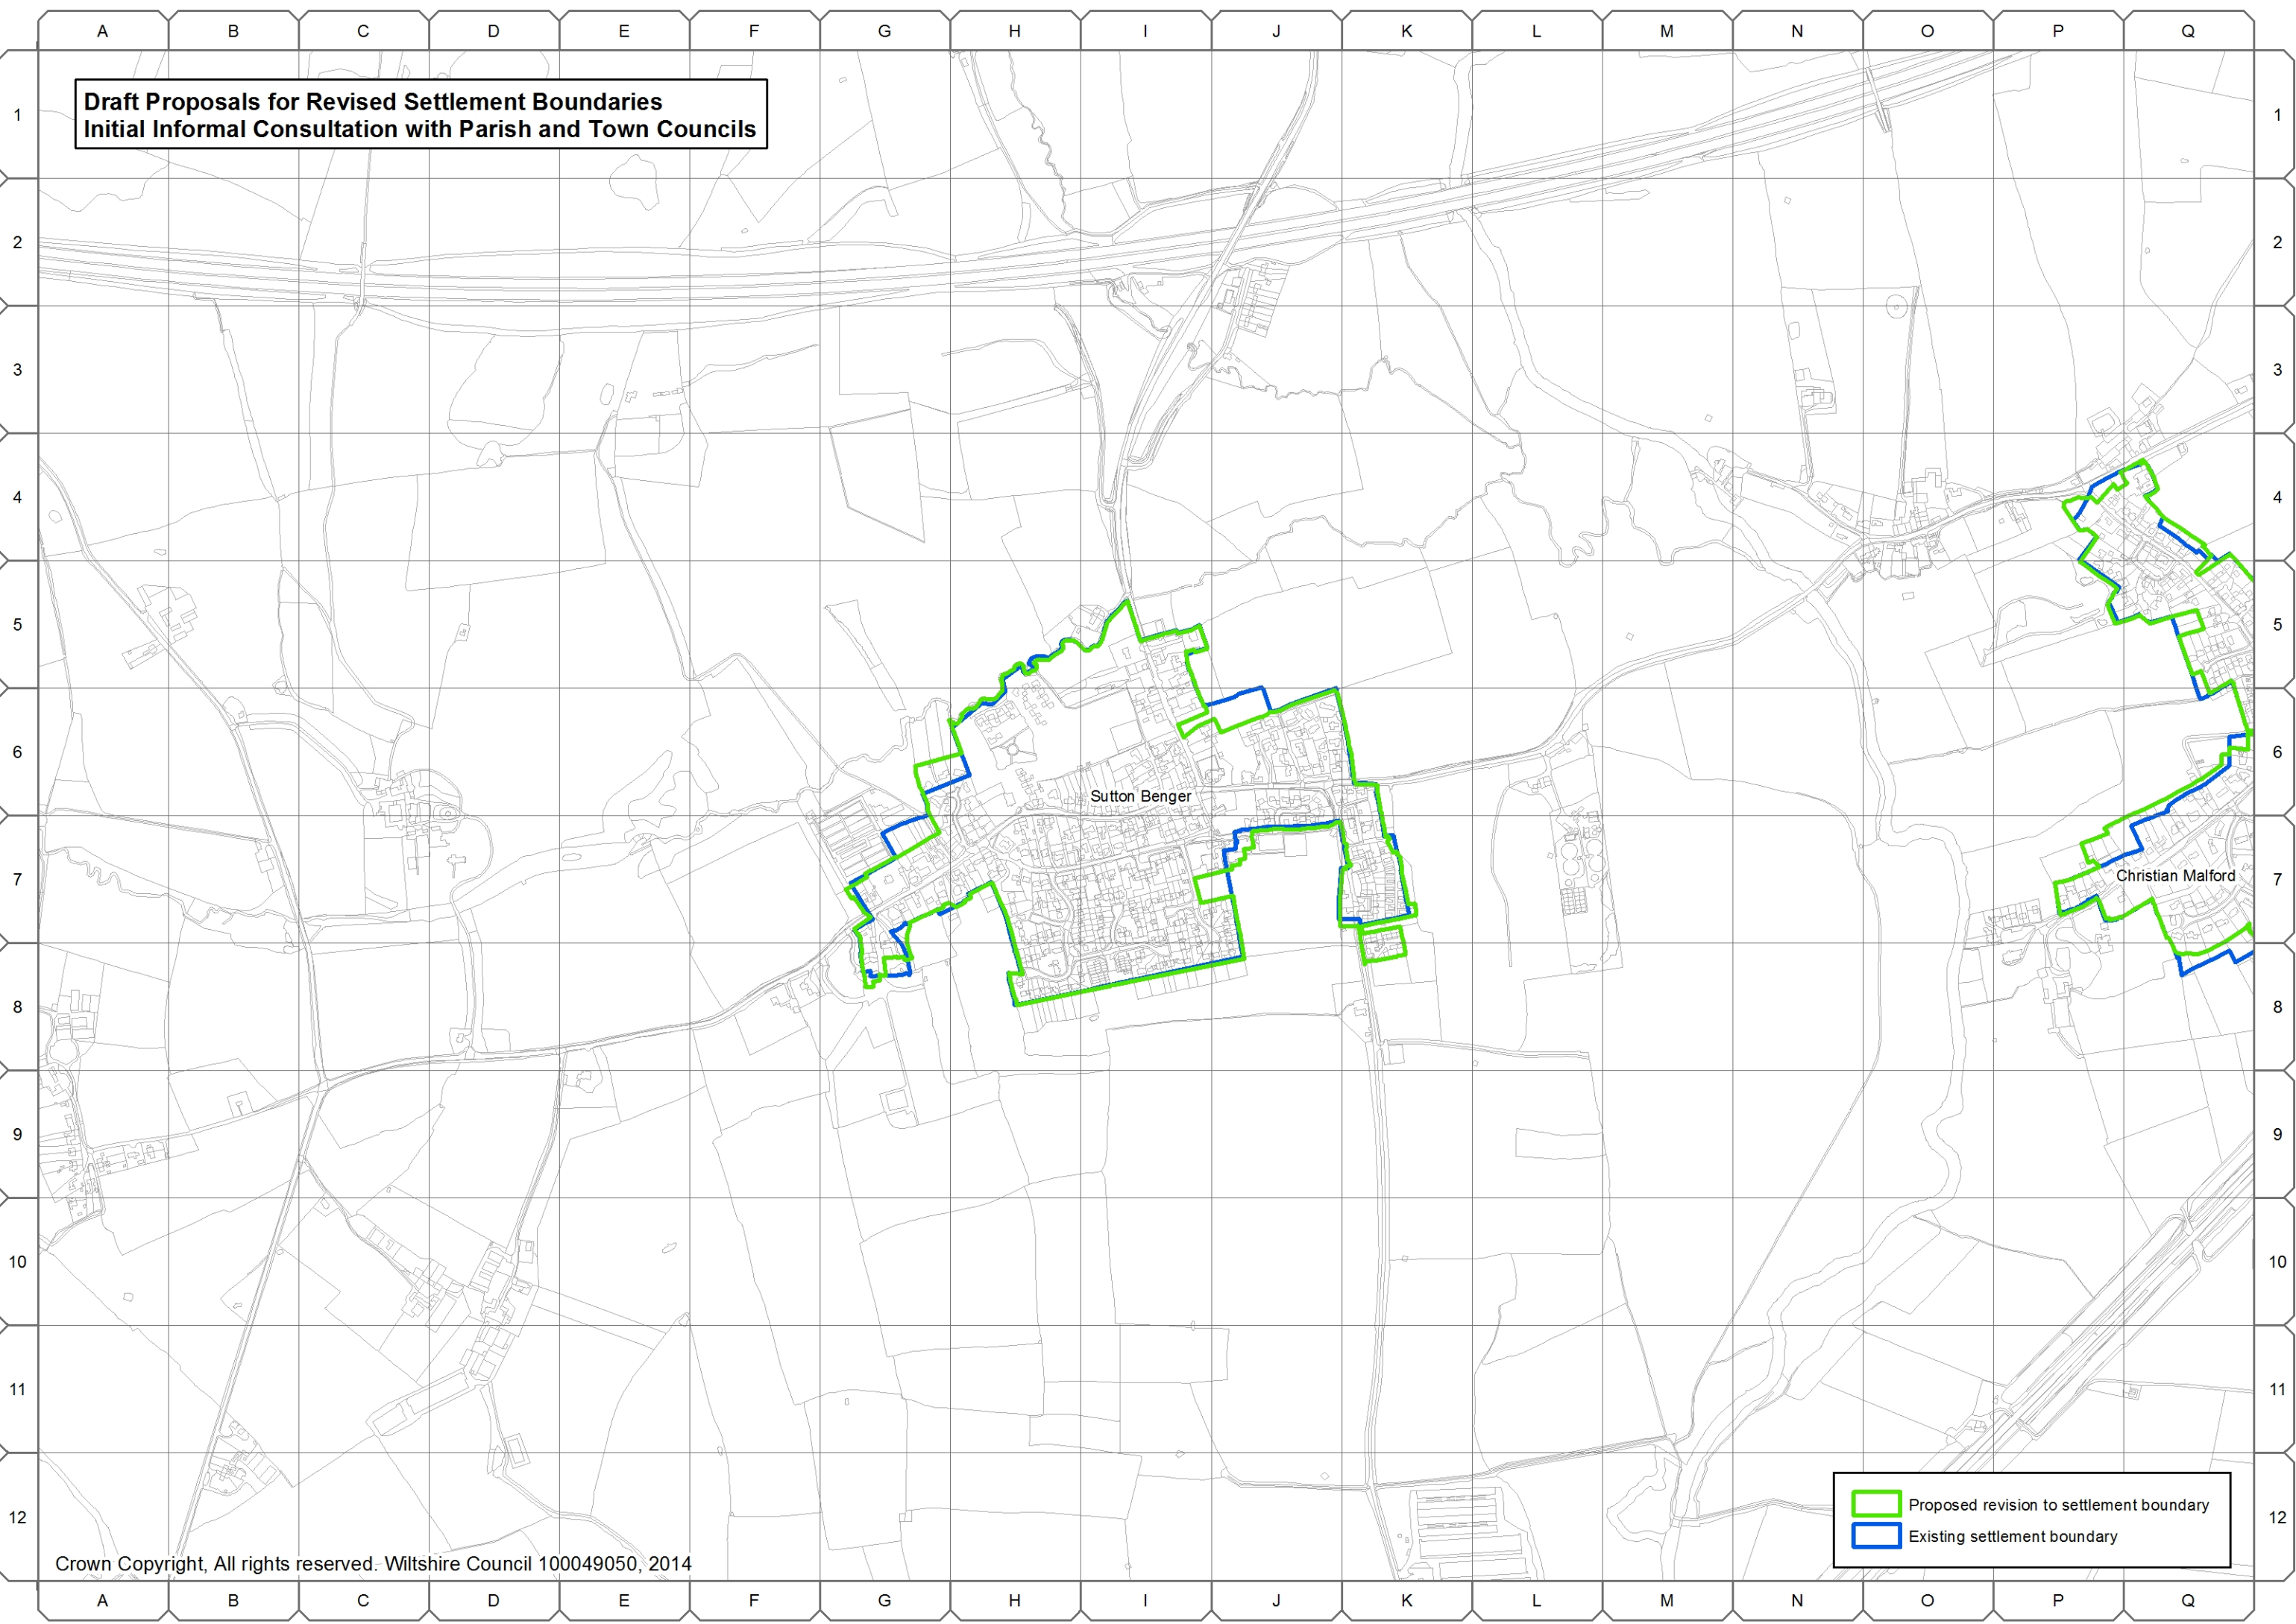

**Draft Proposals for Revised Settlement Boundaries
Initial Informal Consultation with Parish and Town Councils**

Sutton Benger

Christian Malford

Legend:

- Proposed revision to settlement boundary
- Existing settlement boundary