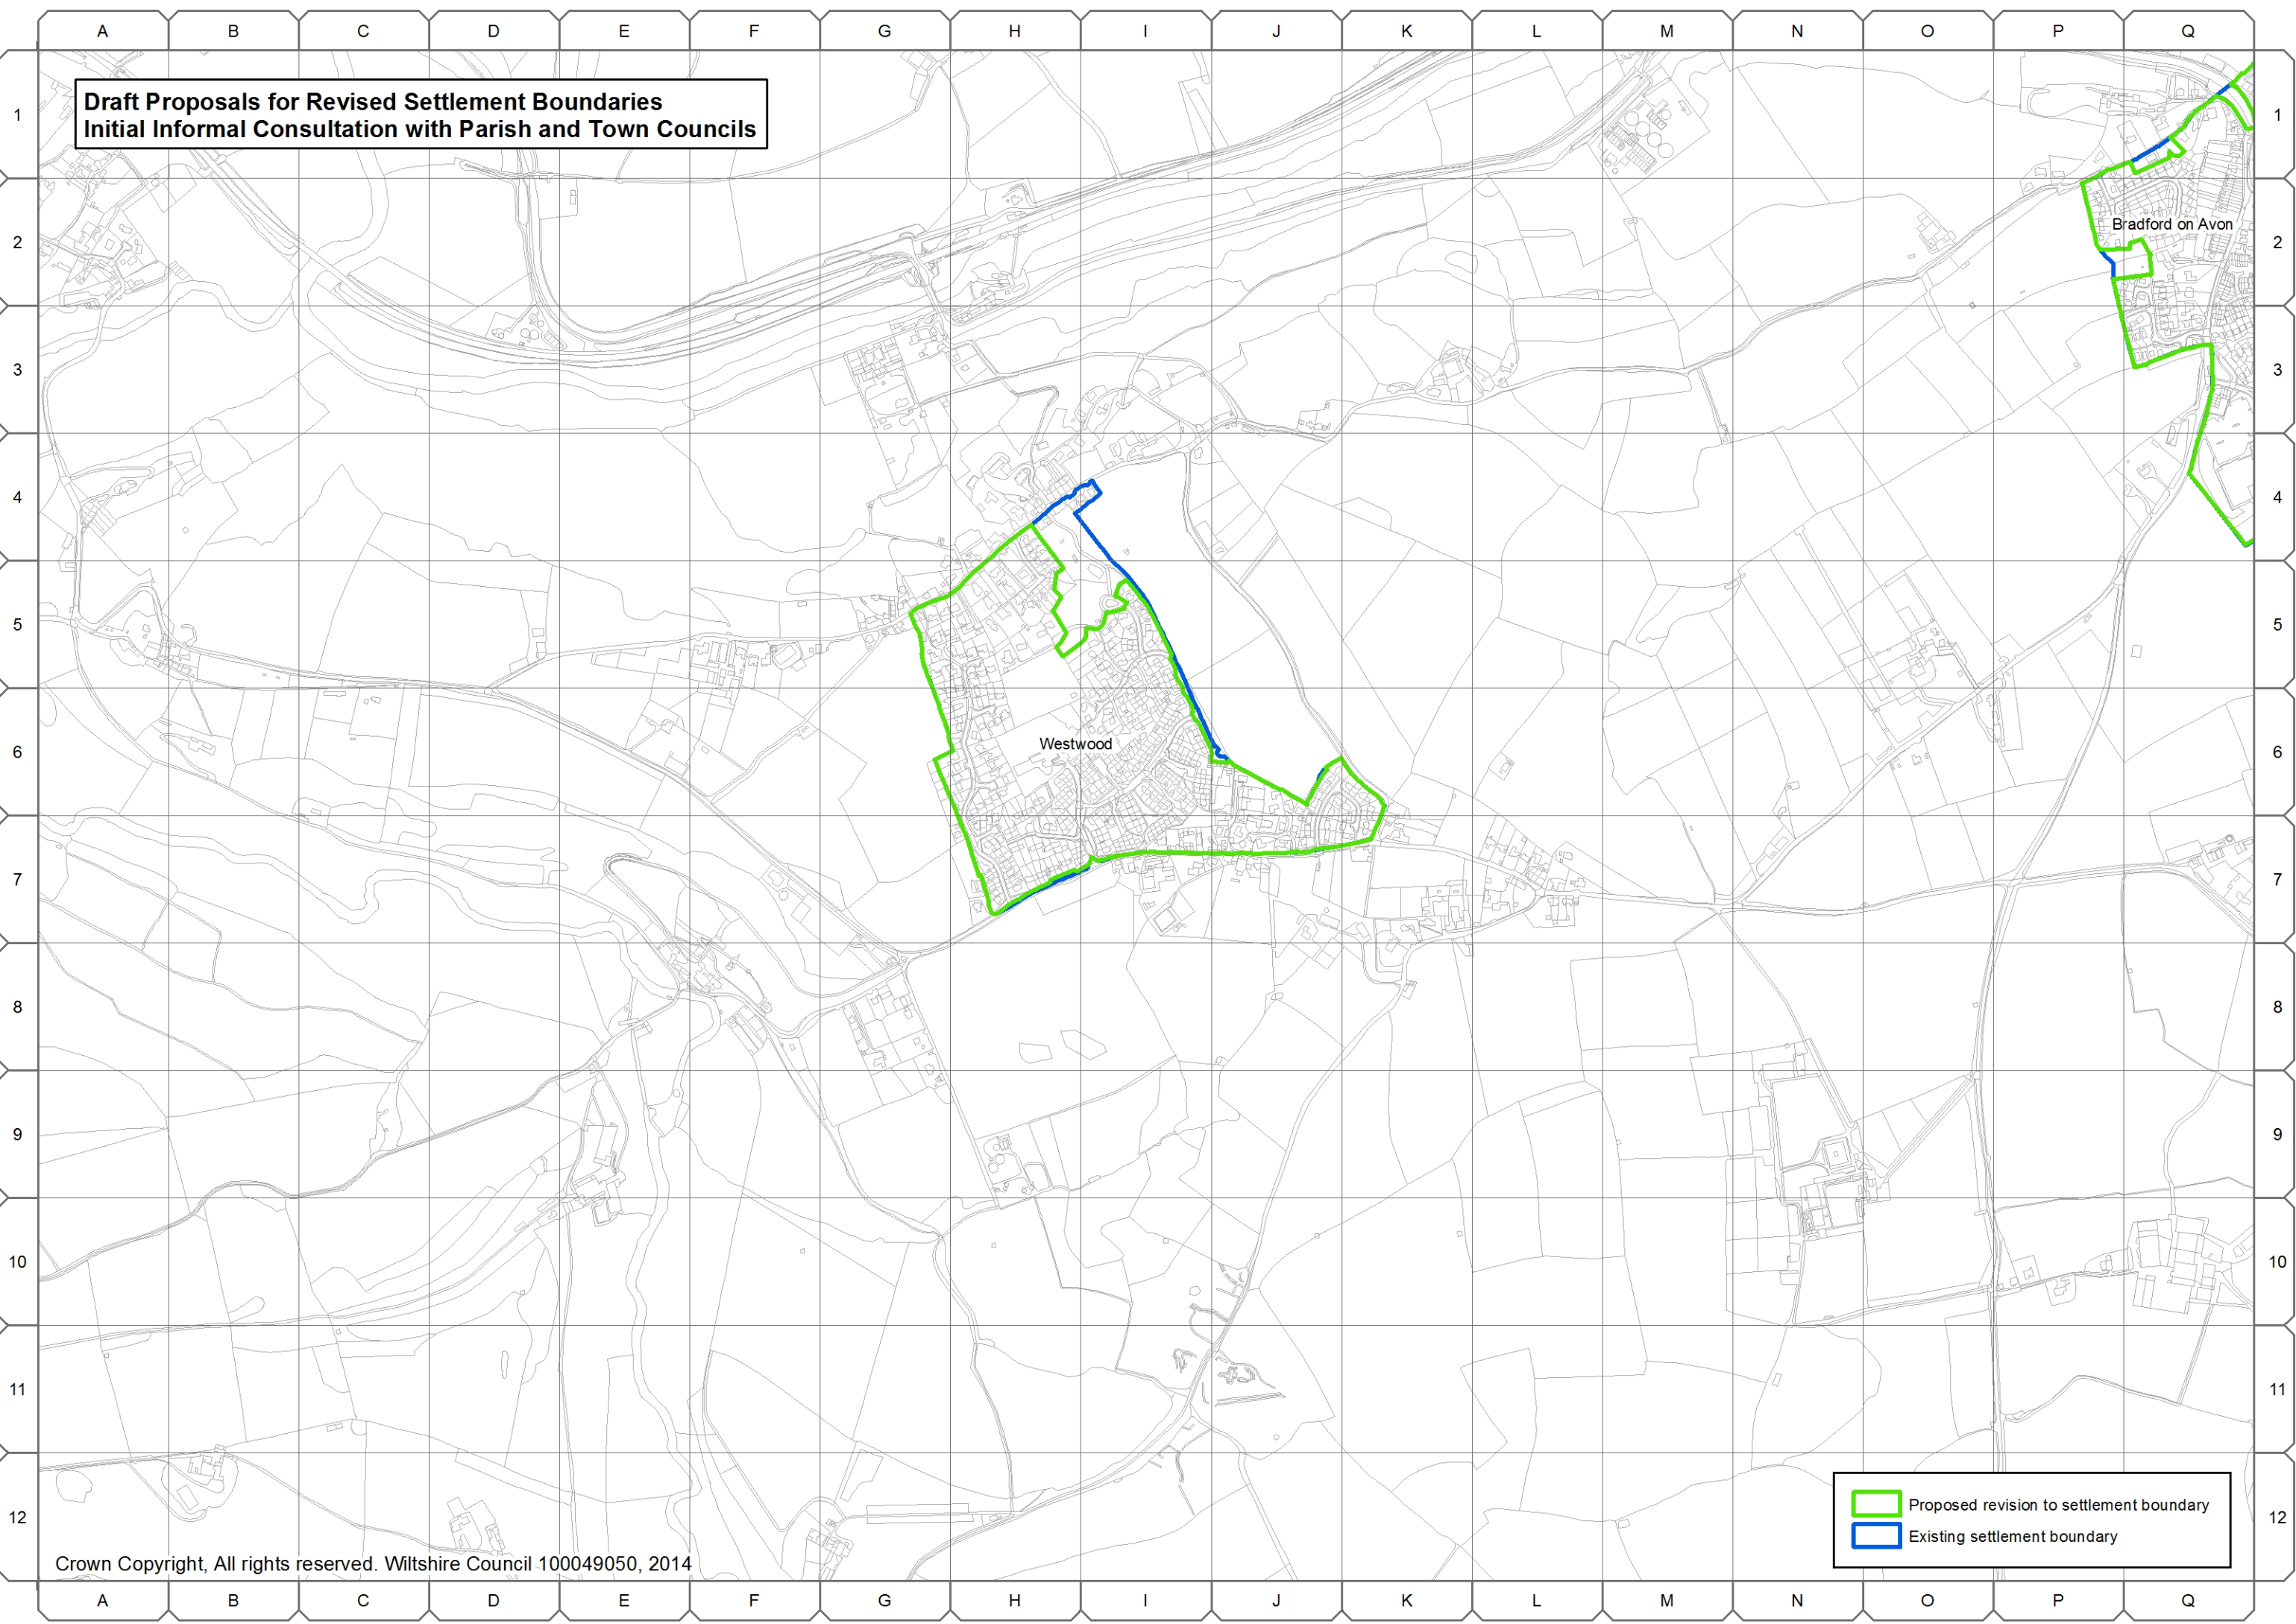

**Draft Proposals for Revised Settlement Boundaries
Initial Informal Consultation with Parish and Town Councils**

Bradford on Avon

Westwood

-  Proposed revision to settlement boundary
-  Existing settlement boundary