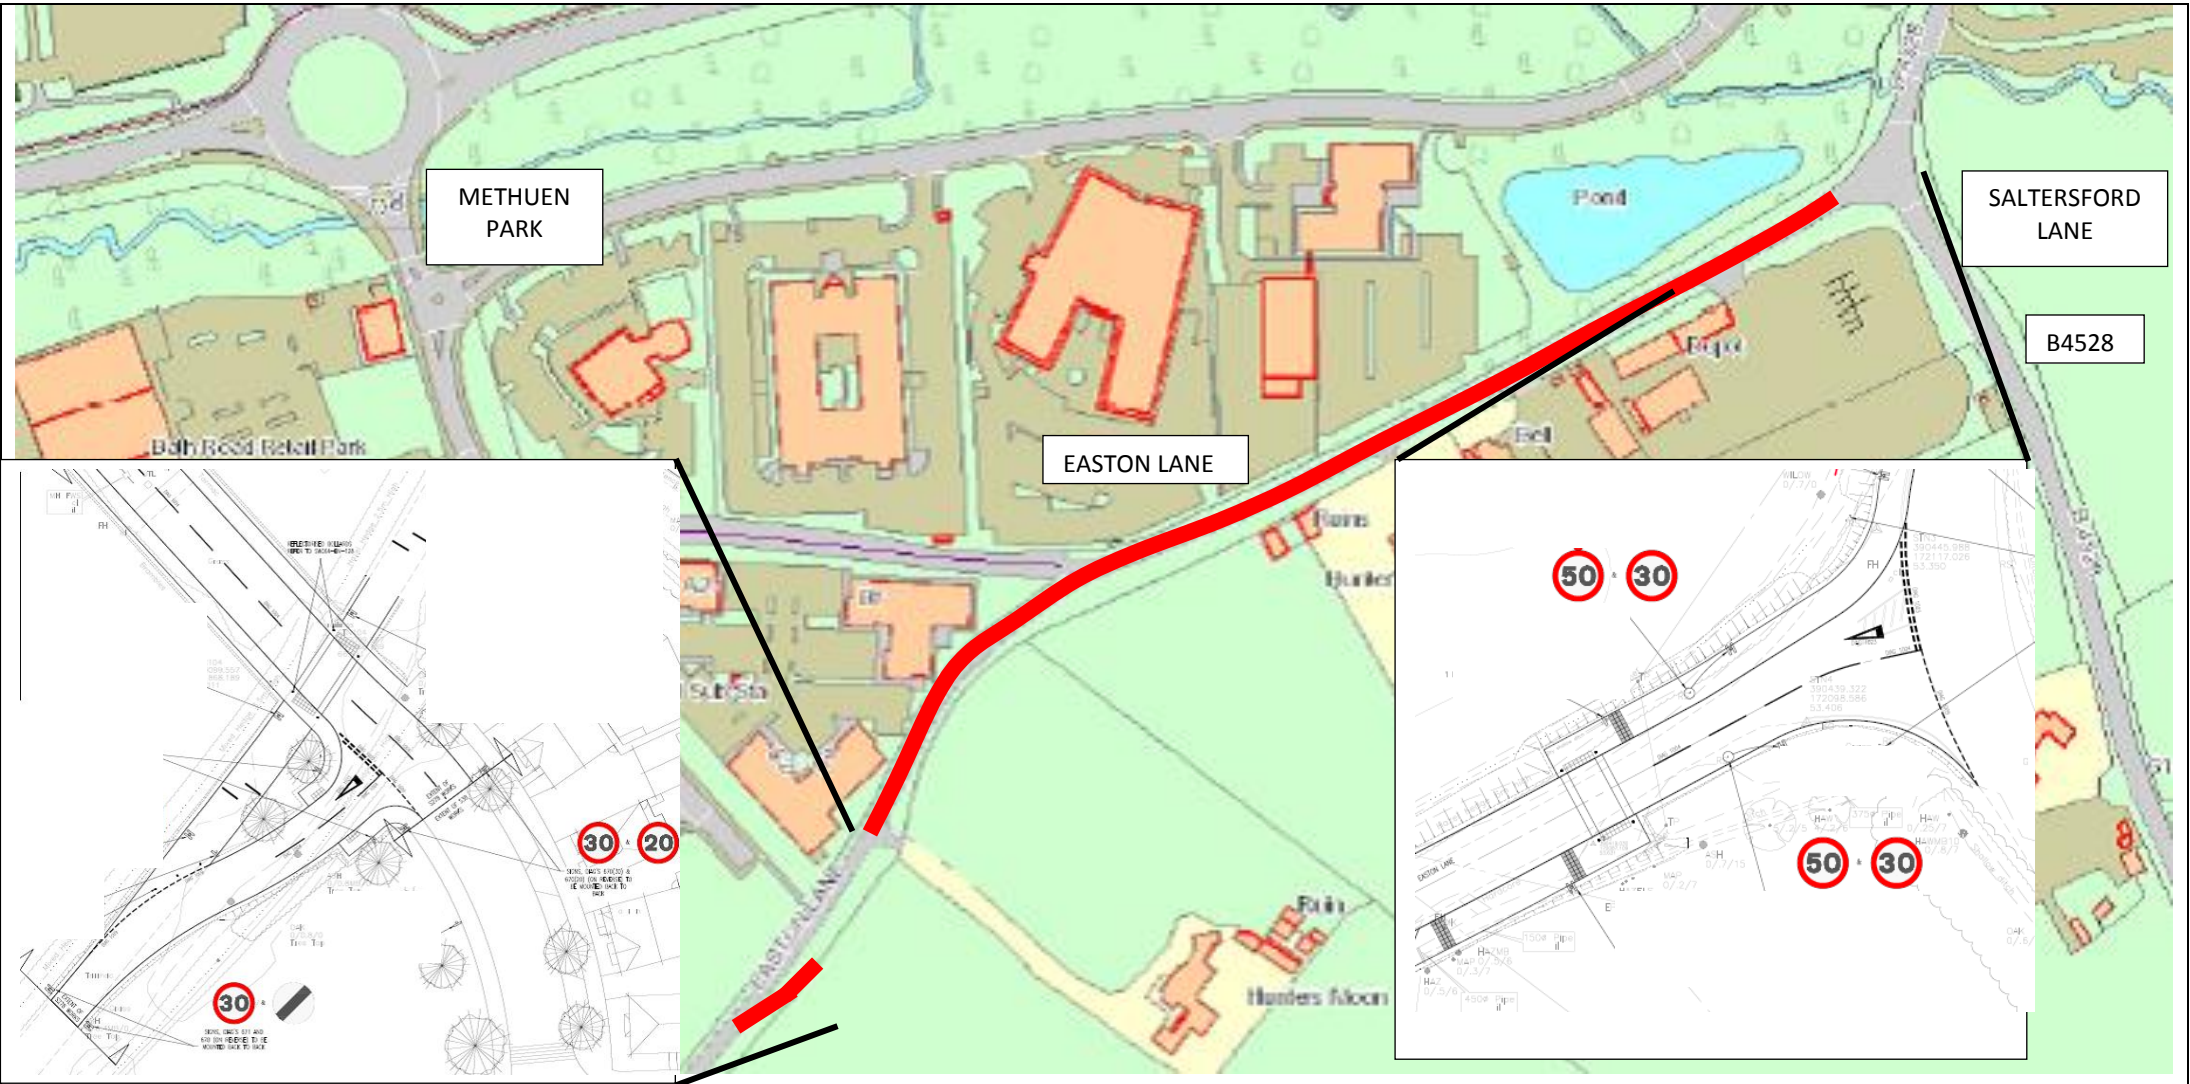

# Easton Lane, Chippenham

INDICATIVE MAP: SHOWING THE EXTENT OF A 30 MPH SPEED LIMIT FOR A SECTION OF EASTON LANE IN CHIPPENHAM

## LEGEND

30 MPH SPEED LIMIT