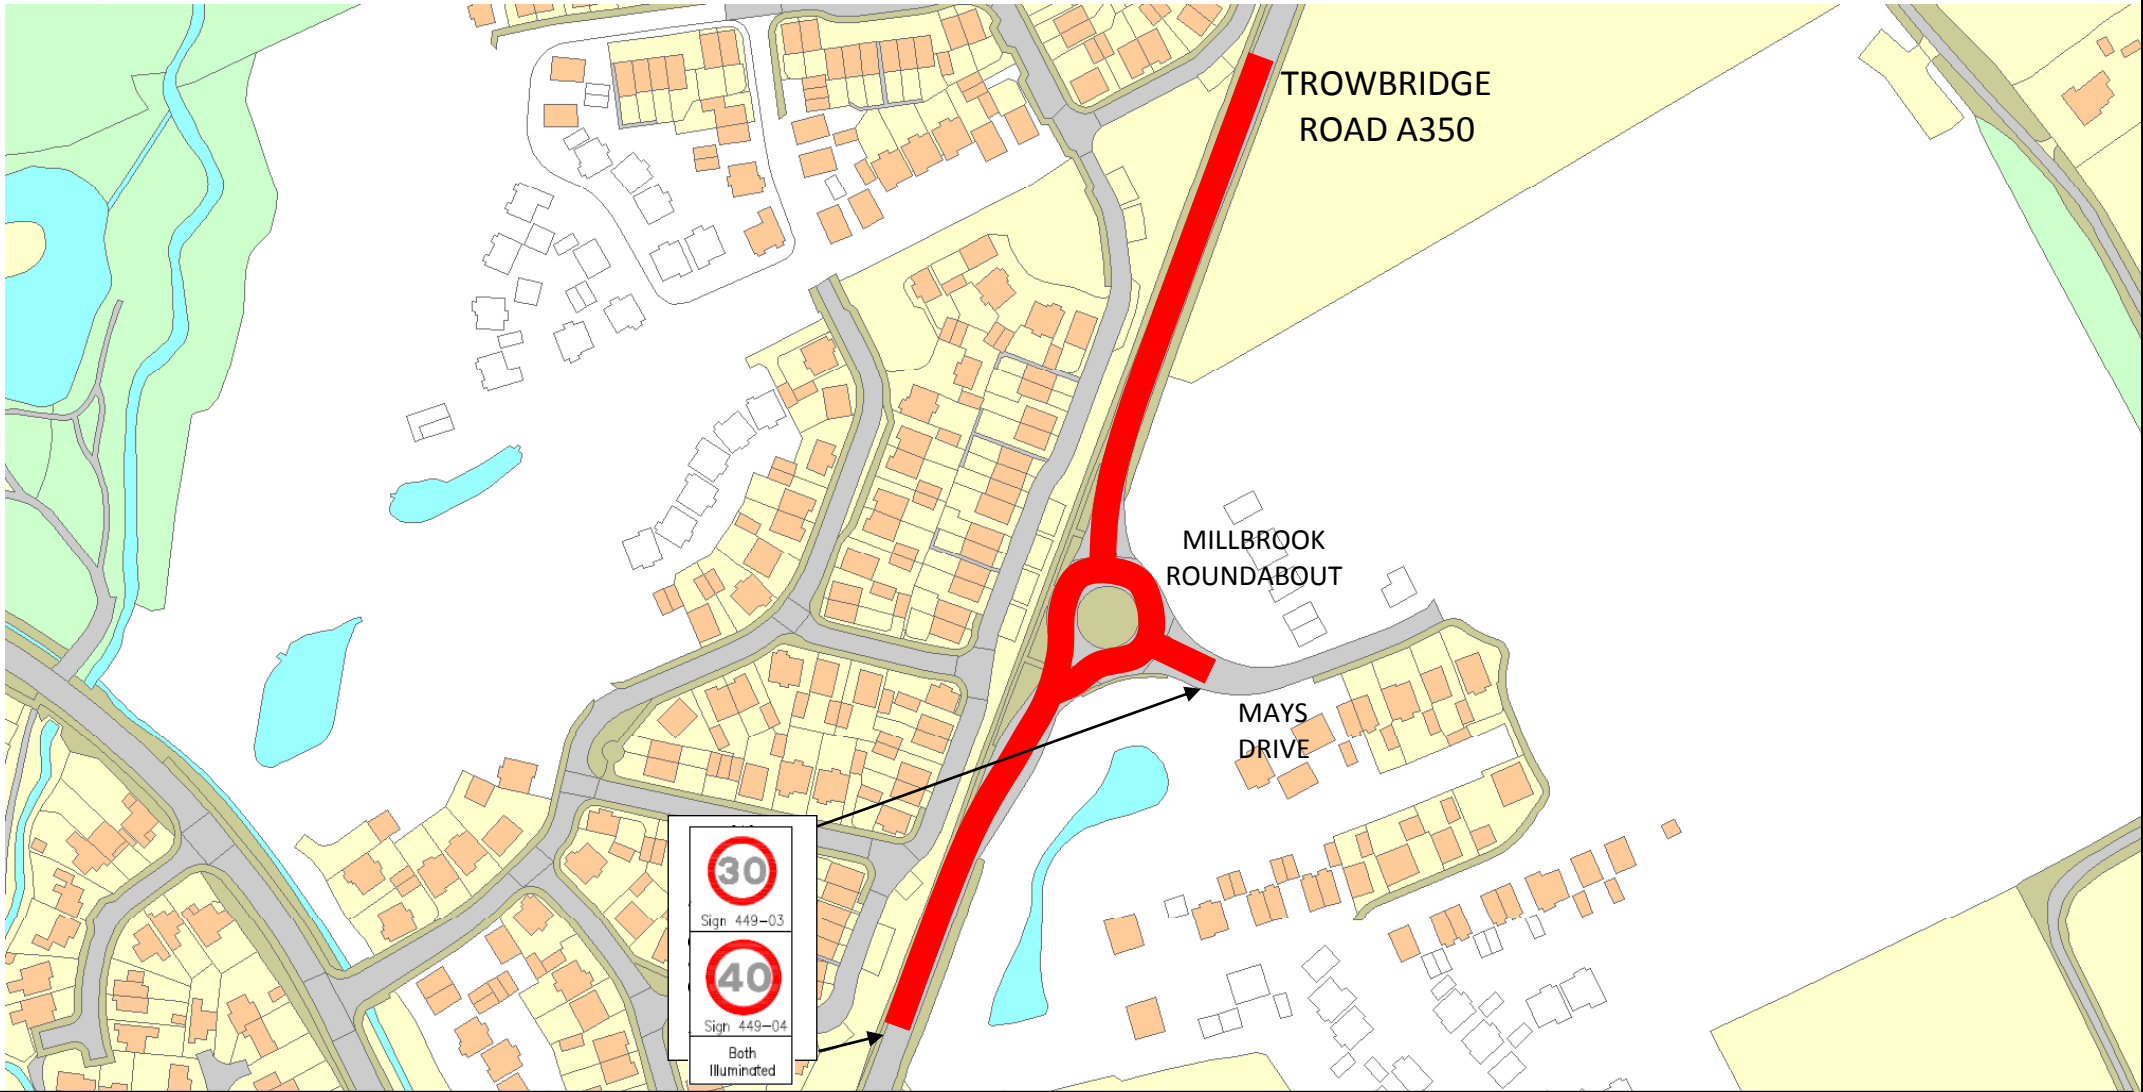

WESTBURY

Indicative Plan – Indicating new 40 mph speed limit restriction along Trowbridge Road, Westbury.

Not to scale

LEGEND

40 mph limit

Wiltshire Council, County Hall, Bythesea Road, Trowbridge, Wiltshire BA14 8JN

© Crown copyright and database rights 2013 Ordnance Survey 100049050