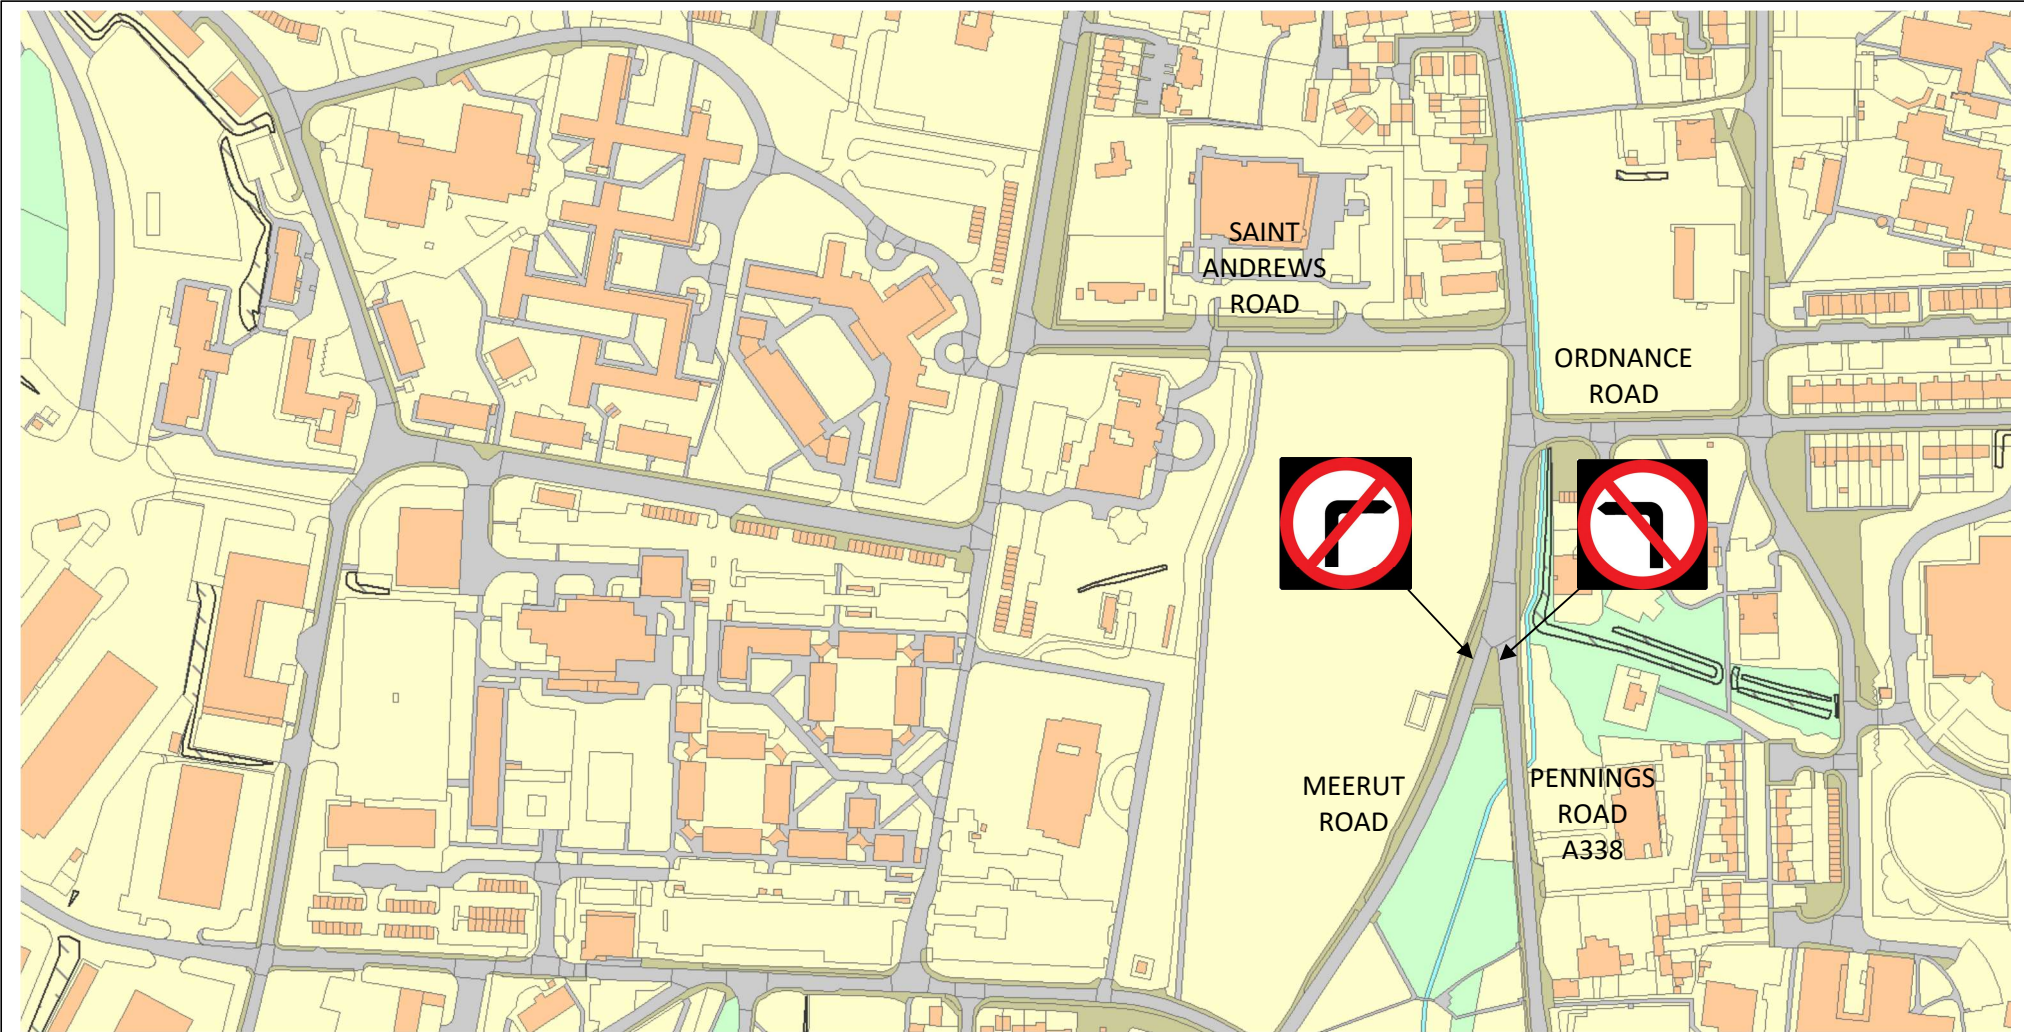

TIDWORTH

Indicative Plan – Indicating a Prohibition of Right Hand Turn from north bound Meerut Road to south bound Pennings Road and a Prohibition of Left Hand Turn from north bound Pennings Road to south bound Meerut Road.

LEGEND

NO RIGHT TURN

NO LEFT TURN

Wiltshire Council
Where everybody matters

Wiltshire Council, County Hall, Bythesea Road, Trowbridge,
Wiltshire BA14 8JN
© Crown copyright and database rights 2013 Ordnance Survey
100049050