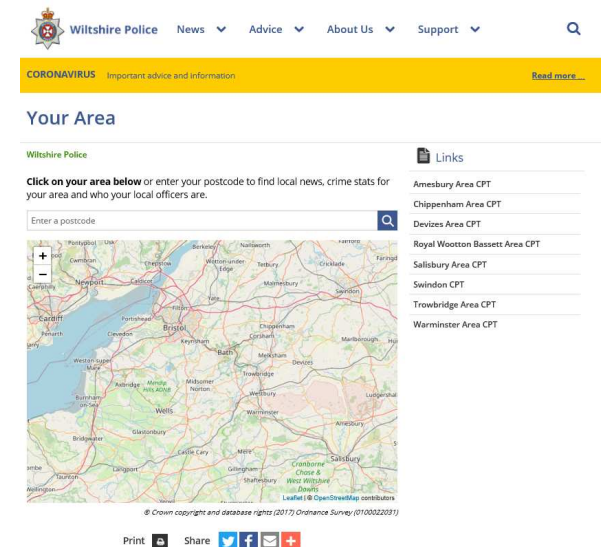

Get Involved

Keep up to date with the latest news and alerts in your area by signing up to our Community Messaging service – www.wiltsmessaging.co.uk

Follow your CPT on social media

- [Calne Police Facebook](#)
- [Calne Police Twitter](#)
- [Chippenham Police Facebook](#)
- [Chippenham Police Twitter](#)
- [Corsham Police Facebook](#)
- [Corsham Police Twitter](#)

Find out more information on your CPT area at: www.wiltshire.police.uk and here www.wiltshire-pcc.gov.uk

WILTSHIRE POLICE
Proud to serve and protect our communities