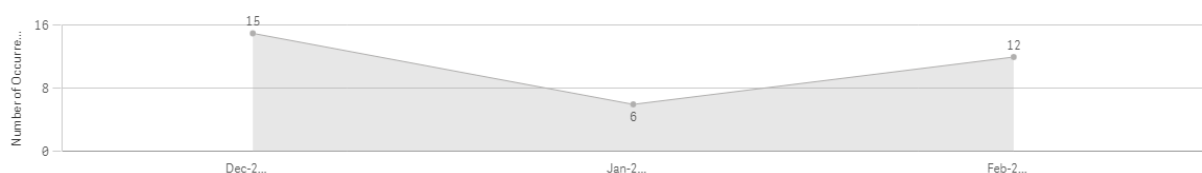

Number of Arson and criminal damages in Devizes from December 2020 to February 2021

Number of Crimes / Incidents by Reported Date

Click on y axis to switch to Arrest Rate