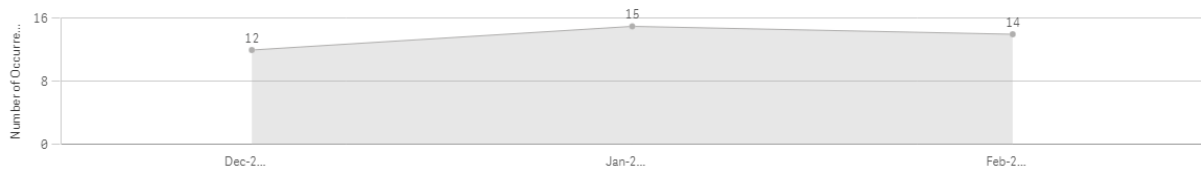

Number of ASB incidents reported between December 2020 and February 2021

Number of Crimes / Incidents by Reported Date
Click on y axis to switch to Arrest Rate