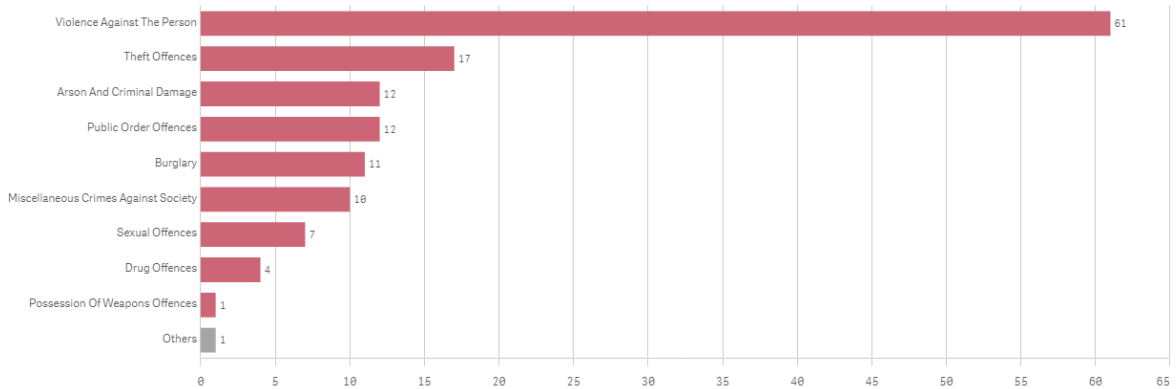

### MARCH 2021

**Number of Crimes / Incidents by Reported Date**  
Click on y axis to switch to Arrest Rate

### Overview of reported crime in Devizes for February 2021

**Number of Crimes by Crime Group**  
Click bar to drill down