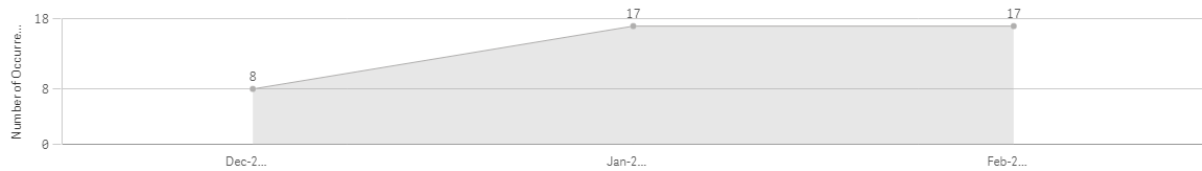

### Number of thefts in Devizes from December 2020 to February 2021

Number of Crimes / Incidents by Reported Date

Click on y axis to switch to Arrest Rate