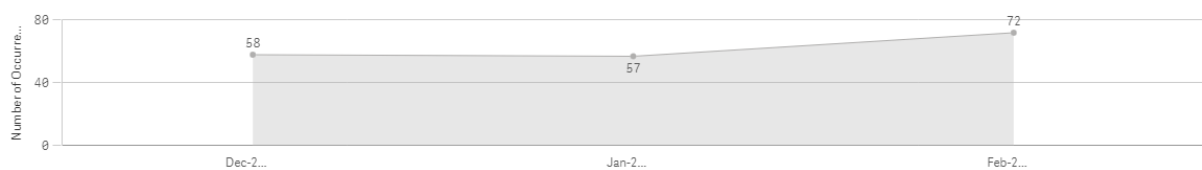

Number of Crimes / Incidents by Reported Date
Click on y axis to switch to Arrest Rate

Breakdown of number of offences of violence against the person in Devizes during February 2021