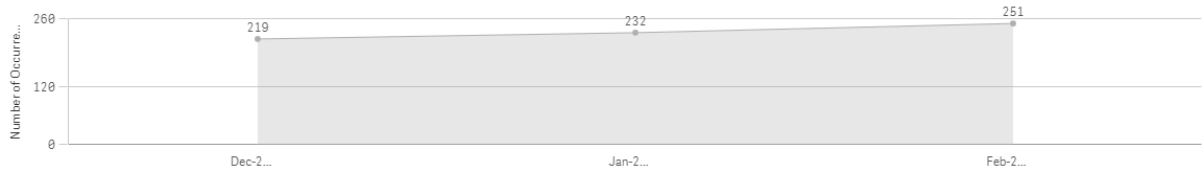

Number of Crimes / Incidents by Reported Date
Click on y axis to switch to Arrest Rate