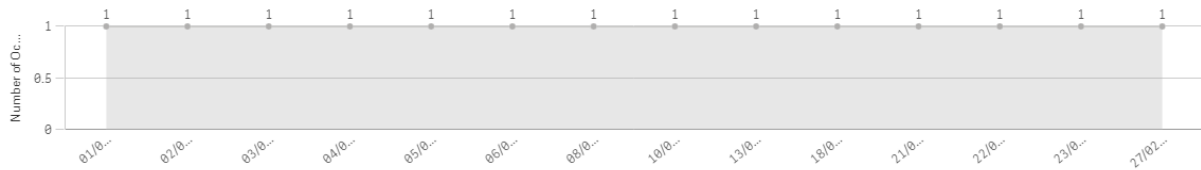

Overview of ASB incidents reported in Devizes during February 2021

Number of Crimes / Incidents by Reported Date
Click on y axis to switch to Arrest Rate

There has been a total of 14 reported incidents of ASB during February 2021.