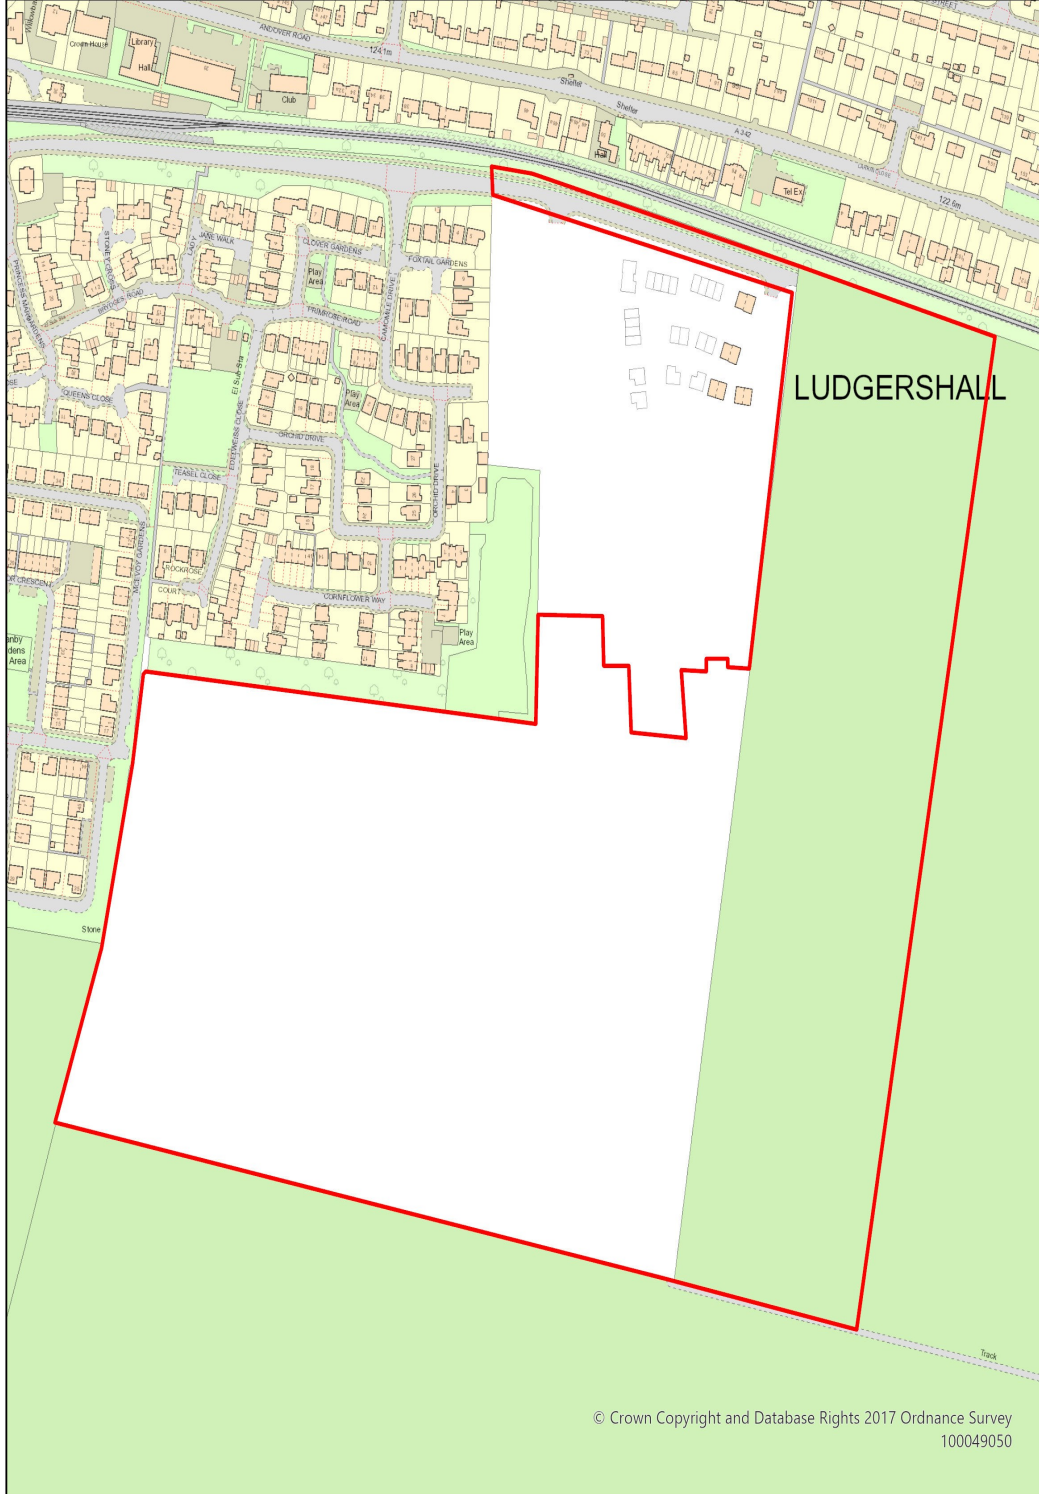

Wiltshire Council

20/06554/FUL

Land At Empress Way
Ludgershall
Wiltshire

© Crown Copyright and Database Rights 2017 Ordnance Survey
100049050

1:3,400

426867E 150335N m

© Crown Copyright and Database Rights 2022 Ordnance Survey Licence No 100049050