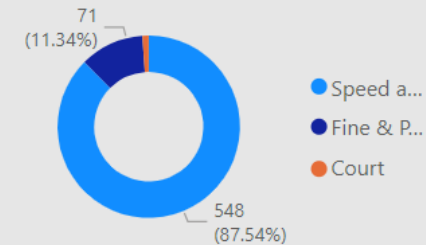

• CSEO – Salisbury Area Board results

CSEO Activity Dashboard

Outcomes are dependent on previous convictions and history

548.00
No. Speed awareness co...

71.00
No. Fine & Points

7.00
No. Court

17
No. of Locations

Location	Year	Month	Speed awareness course	Fine & Points	Court	CPT	Area Board
Operation Wolf - Salisbury - 29/6/2022	2022	June	149.00	22.00	3.00	Salisbury	Salisbury
Harnham - Portland Avenue	2023	August	51.00	8.00	0.00	Salisbury	Salisbury
Harnham - Portland Avenue	2023	April	47.00	6.00	0.00	Salisbury	Salisbury
Harnham - Portland Avenue	2023	February	46.00	12.00	2.00	Salisbury	Salisbury
Harnham - Portland Avenue	2023	July	46.00	2.00	0.00	Salisbury	Salisbury
PROJECT ZERO - Salisbury - Downton Road	2023	February	42.00	1.00	0.00	Salisbury	Salisbury
Harnham - Portland Avenue	2023	September	40.00	5.00	1.00	Salisbury	Salisbury
Harnham - Portland Av.	2023	March	26.00	7.00	0.00	Salisbury	Salisbury
Harnham - Old Blandford Rd	2022	December	14.00	0.00	0.00	Salisbury	Salisbury
Harnham - Portland Avenue	2023	June	14.00	2.00	0.00	Salisbury	Salisbury
Landford	2022	November	14.00	1.00	0.00	Salisbury	Salisbury
Dinton - Hindon Road	2021	October	13.00	2.00	0.00	Salisbury	Salisbury
Harnham - Portland Avenue	2022	December	13.00	1.00	0.00	Salisbury	Salisbury
Harnham - Portland	2023	January	13.00	2.00	1.00	Salisbury	Salisbury
Total			548.00	71.00	7.00		

Activity by Area Board

Activity by CPT

Outcomes