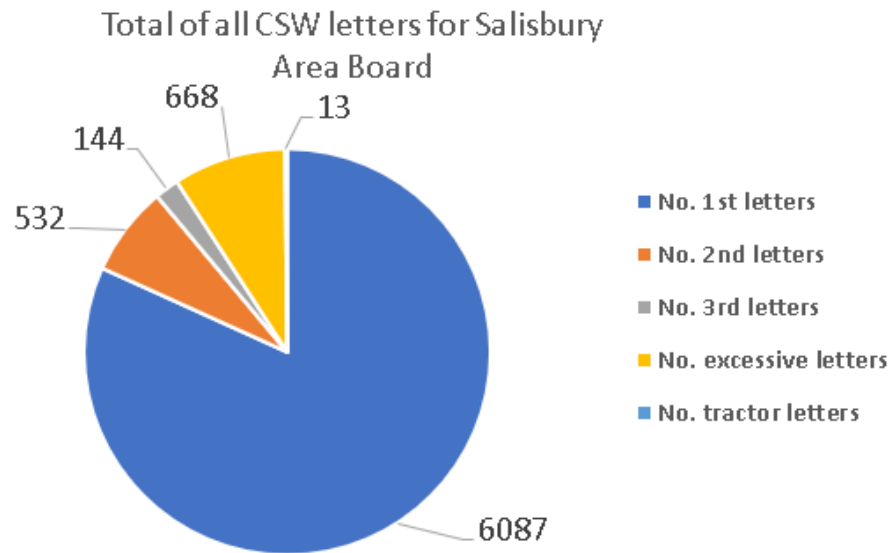

- Empowerment to communities to deliver Community Speed Watch (CSW)
- CSW letters
- Visible presence
- Op Close Pass - Equine

• CSW Salisbury area - Data since July 2020 to 19 September 2023

Team	No. 1st letters	No. 2nd letters	No. 3rd letters	No. excessive letters	No. tractor letters	Total letters	No. of watches	Average speeders %
Harnham	3901	284	80	527	7	4799	199	7.4%
Landford	1476	165	47	88	6	1782	155	11.5%
Milford Mill	710	83	17	53	0	863	66	6.0%
Grand Total	6087	532	144	668	13	7444	420	8.7%