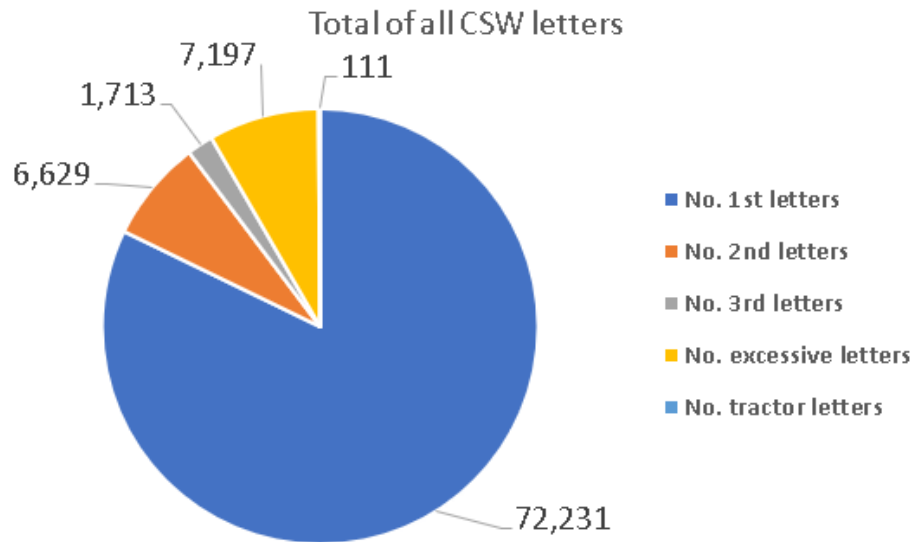

WILTSHIRE POLICE

Road Safety update – Salisbury Area Board

Thursday 28 September 2023

• Road Safety Campaign 2023

Narrative.....

- Increase in number for those killed and seriously injured on our roads
- The Serious Collision Investigation Team (SCIT) has already been called out to 19 of the most serious road traffic collisions since January (where injuries sustained are the most serious) – compared to 20 incidents for the entirety of last year.

- Project Zero days
- CRST days of action
- Support to Tramline Op
- Community Roads Safety and Speed Enforcement Officers
- Speed awareness courses, fine & points and court action

- RS campaign 2023
- CSW letters
- Visible presence
- Police Cadets

- Empowerment to communities to deliver Community Speed Watch (CSW)
- CSW letters
- Visible presence
- Op Close Pass - Equine

• CSW Salisbury area - Data since July 2020 to 19 September 2023

Team	No. 1st letters	No. 2nd letters	No. 3rd letters	No. excessive letters	No. tractor letters	Total letters	No. of watches	Average speeders %
Harnham	3901	284	80	527	7	4799	199	7.4%
Landford	1476	165	47	88	6	1782	155	11.5%
Milford Mill	710	83	17	53	0	863	66	6.0%
Grand Total	6087	532	144	668	13	7444	420	8.7%