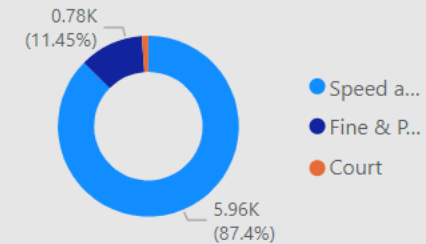

• CSEO – Dashboard

CSEO Activity Dashboard

Outcomes are dependent on previous convictions and history

5,956.00
No. Speed awareness co...

780.00
No. Fine & Points

79.00
No. Court

507
No. of Locations

Location	Year	Month	Speed awareness course	Fine & Points	Court	CPT	Area Board
Operation Wolf - Salisbury - 29/6/2022	2022	June	149.00	22.00	3.00	Salisbury	Salisbury
Wilton - The Avenue	2023	August	100.00	30.00	4.00	Salisbury	South West Wi
Tilshead	2022	December	93.00	7.00	1.00	Amesbury	Stonehenge
Cricklade - Spital Lane	2023	April	80.00	10.00	0.00	RWB	RWB
Tilshead - Candown Road	2023	August	74.00	9.00	0.00	Amesbury	Stonehenge
Coombe Bissett - Deegan House	2023	July	71.00	9.00	0.00	Salisbury	Southern Wilts
Coombe Bissett - Deegan House	2023	August	69.00	9.00	0.00	Salisbury	Southern Wilts
Wilton - The Avenue	2022	December	65.00	19.00	8.00	Salisbury	South West Wi
Coombe Bissett - Deegan House	2023	June	64.00	8.00	0.00	Salisbury	Southern Wilts
Collingbourne Kingston	2022	December	62.00	9.00	0.00	Amesbury	Tidworth
Sutton Benger - B4069 No. 2 Box Cottage	2023	June	61.00	3.00	0.00	Chippenham	Chippenham
Ogbourne St Andrew	2023	April	60.00	4.00	0.00	Devizes	Marlborough
Tilshead	2022	November	58.00	6.00	1.00	Amesbury	Stonehenge
Enford - Old Vicarage	2023	September	57.00	12.00	1.00	Amesbury	Pewsey
Shaw and Whitley (Shaw Hill)	2022	December	55.00	9.00	0.00	Trowbridge	Melksham
Enford - Old Vicarage	2023	August	54.00	5.00	0.00	Amesbury	Pewsey
Total			5,956.00	780.00	79.00		

Outcomes