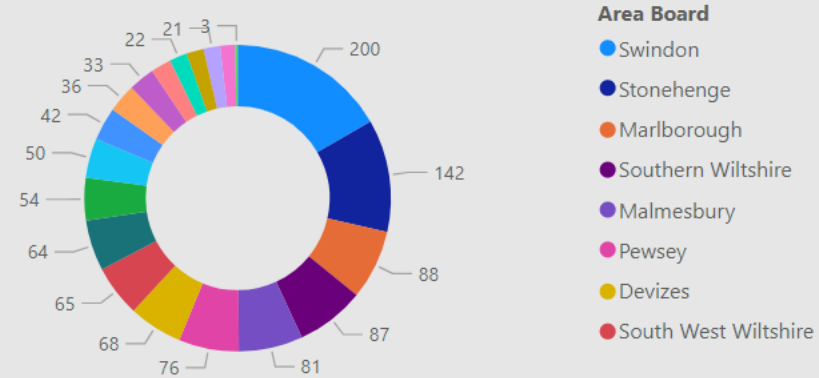

5,956.00
No. Speed awareness co...

780.00
No. Fine & Points

79.00
No. Court

507
No. of Locations

Location	Year	Month	Speed awareness course	Fine & Points	Court	CPT	Area Board
Operation Wolf - Salisbury - 29/6/2022	2022	June	149.00	22.00	3.00	Salisbury	Salisbury
Wilton - The Avenue	2023	August	100.00	30.00	4.00	Salisbury	South West Wi
Tilshead	2022	December	93.00	7.00	1.00	Amesbury	Stonehenge
Cricklade - Spital Lane	2023	April	80.00	10.00	0.00	RWB	RWB
Tilshead - Candown Road	2023	August	74.00	9.00	0.00	Amesbury	Stonehenge
Coombe Bissett - Deegan House	2023	July	71.00	9.00	0.00	Salisbury	Southern Wilts
Coombe Bissett - Deegan House	2023	August	69.00	9.00	0.00	Salisbury	Southern Wilts
Wilton - The Avenue	2022	December	65.00	19.00	8.00	Salisbury	South West Wi
Coombe Bissett - Deegan House	2023	June	64.00	8.00	0.00	Salisbury	Southern Wilts
Collingbourne Kingston	2022	December	62.00	9.00	0.00	Amesbury	Tidworth
Sutton Benger - B4069 No. 2 Box Cottage	2023	June	61.00	3.00	0.00	Chippenham	Chippenham
Ogbourne St Andrew	2023	April	60.00	4.00	0.00	Devizes	Marlborough
Tilshead	2022	November	58.00	6.00	1.00	Amesbury	Stonehenge
Enford - Old Vicarage	2023	September	57.00	12.00	1.00	Amesbury	Pewsey
Shaw and Whitley (Shaw Hill)	2022	December	55.00	9.00	0.00	Trowbridge	Melksham
Enford - Old Vicarage	2023	August	54.00	5.00	0.00	Amesbury	Pewsey
Total			5,956.00	780.00	79.00		

Activity by Area Board