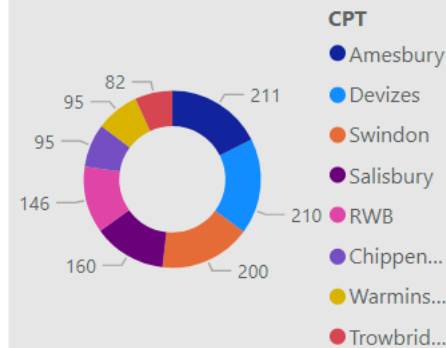

Activity by CPT