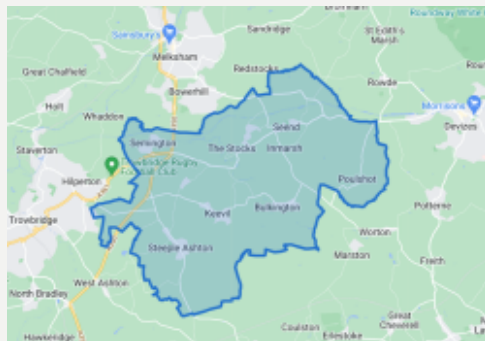

Steeple Ashton
Keevil
Bulkington
Poulshot
Inmarsh
Seend
The Stocks
Semington
Seend Cleeve

**PCSO
WALTERS-
Melksham
South**

**PCSO
GRIFFIN-
Melksham
Town**

**PCSO
DYBOWSKA-
Melksham
South**

Inspector Andy Lemon