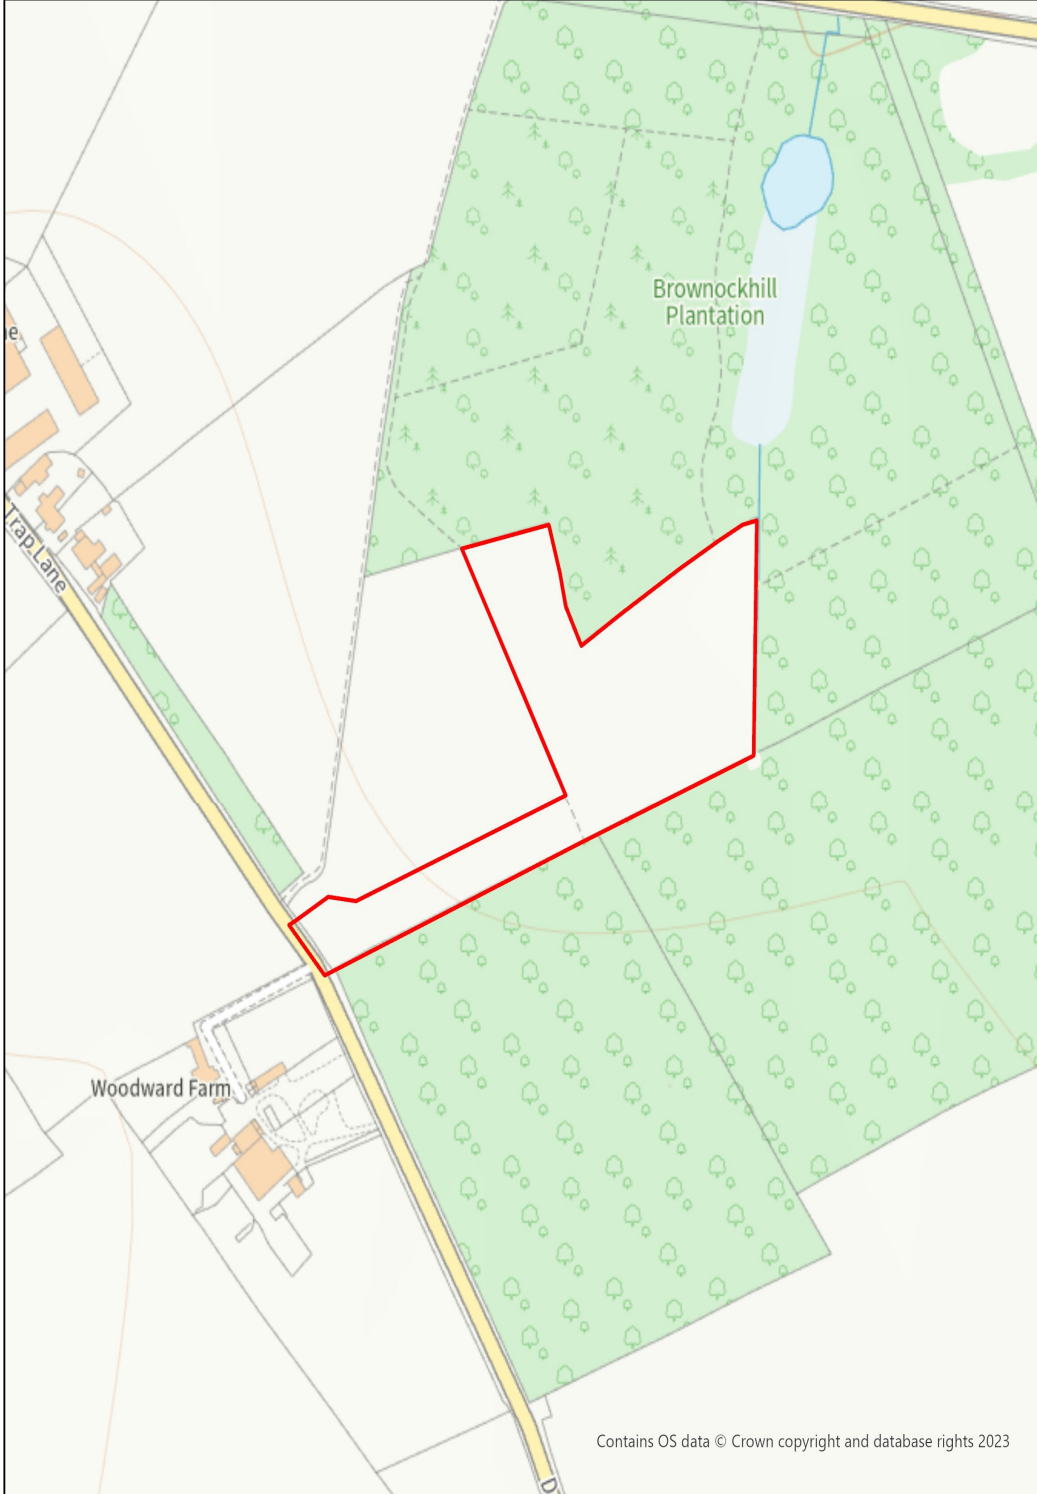

Wiltshire Council

PL/2022/05412
Land off Dog Trap Lane, Minety

1:3,000

401607E 190162N m
© Crown Copyright and Database Rights 2024 Ordnance Survey Licence No 100049050