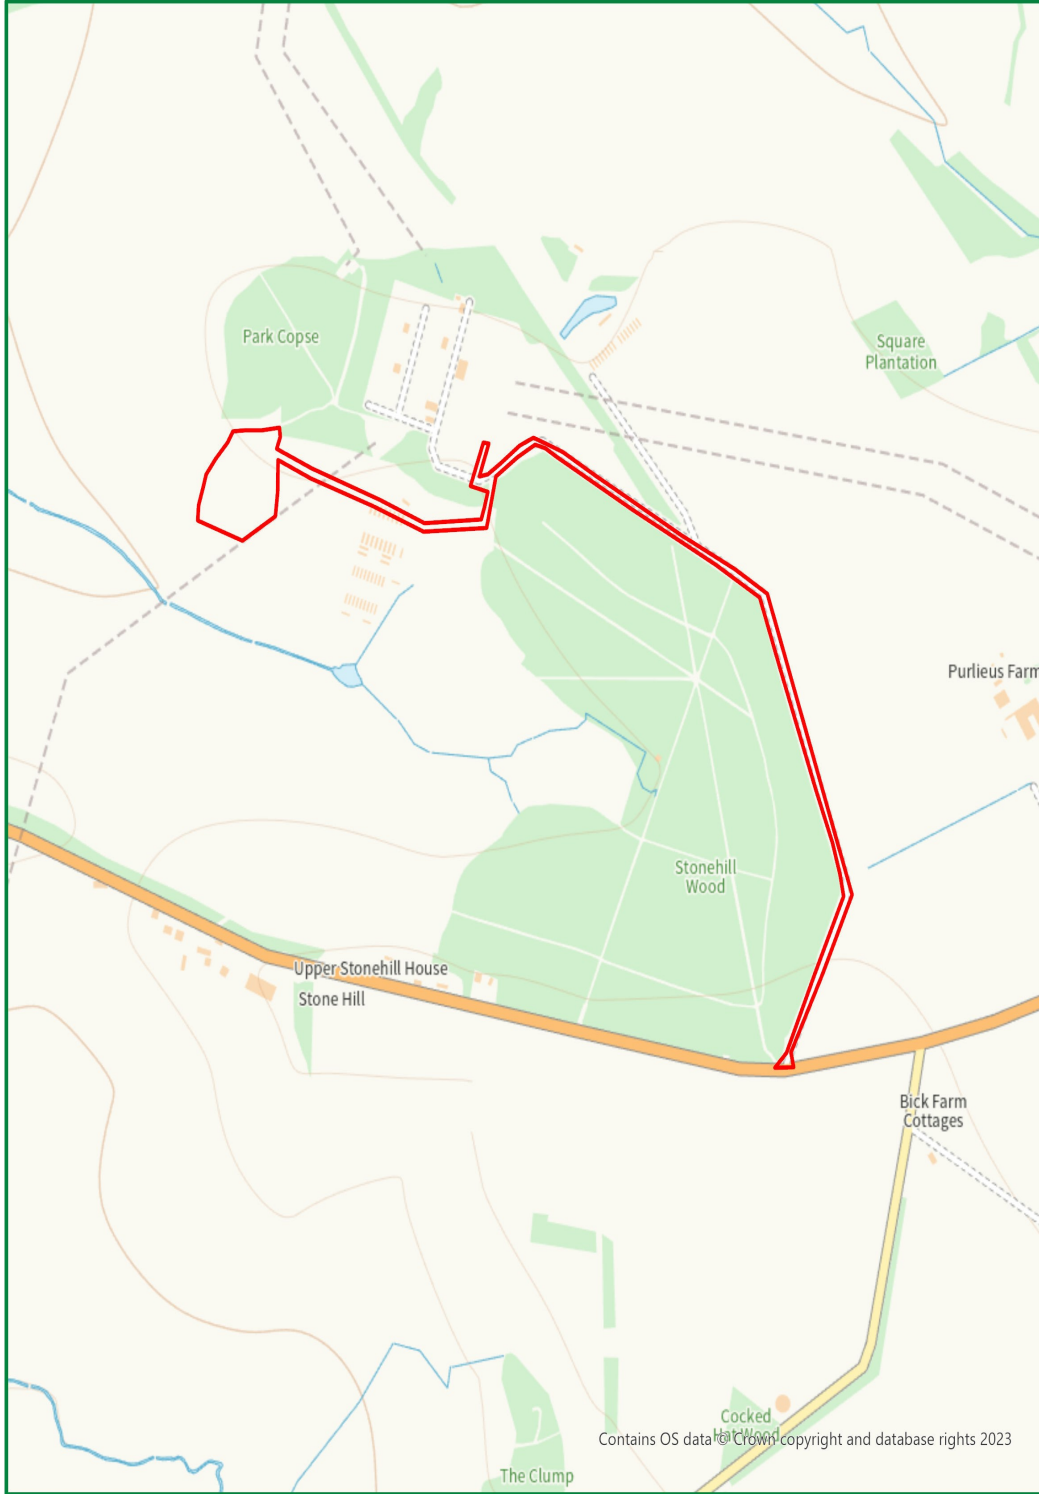

Wiltshire Council

PL/2022/05504
Land at Stonehill, Minety, Wiltshire,
SN16 9DX

1:7,500

400077E 189407N m

© Crown Copyright and Database Rights 2024 Ordnance Survey Licence No