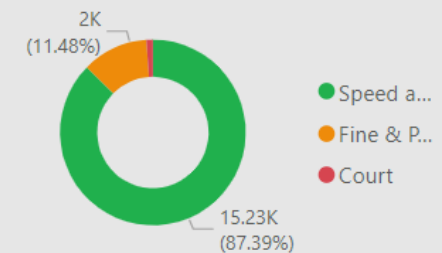

• CSEO – Dashboard – 1 January 2023 to 22 October 2024

CSEO Activity Dashboard

Outcomes are dependent on previous convictions and history

15,227.00
No. Speed awareness co...

2,000.00
No. Fine & Points

197.00
No. Court

968
No. of Locations

Location	Year	Month	Speed awareness course	Fine & Points	Court	CPT	Area Board
Swindon - Thamesdown Drive	2023	December	251.00	54.00	0.00	Swindon	Swindon
Swindon Queens Drive adjacent with Cambridge Close	2024	April	151.00	26.00	0.00	Swindon	Swindon
Swindon Queens Drive adjacent with Cambridge Close	2024	August	151.00	39.00	2.00	Swindon	Swindon
Shaw and Whitley - A365 Folly Lane	2023	November	129.00	15.00	0.00	Trowbridge	Melksham
Swindon - Thamesdown Drive	2024	May	116.00	25.00	1.00	Swindon	Swindon
Swindon Marlborough Road	2024	May	113.00	6.00	1.00	Swindon	Swindon
Wilton - The Avenue	2024	May	112.00	30.00	9.00	Salisbury	South West Wiltshire
Swindon - Thamesdown Drive	2024	January	103.00	16.00	0.00	Swindon	Swindon
Wilton - The Avenue	2023	August	102.00	31.00	4.00	Salisbury	South West Wiltshire
Swindon Marlborough Road	2024	June	99.00	12.00	0.00	Swindon	Swindon
Harnham - Lime Kiln Way	2023	November	97.00	11.00	0.00	Salisbury	Salisbury
Cholderton - Church Lane	2023	March	95.00	4.00	1.00	Amesbury	South West Wiltshire
Swindon - Thamesdown Drive	2024	March	94.00	23.00	0.00	Swindon	Swindon
Swindon Queens Drive	2024	June	91.00	15.00	1.00	Swindon	Swindon
Total			15,227.00	2,000.00	197.00		

Activity by Area Board

Activity by CPT

Outcomes