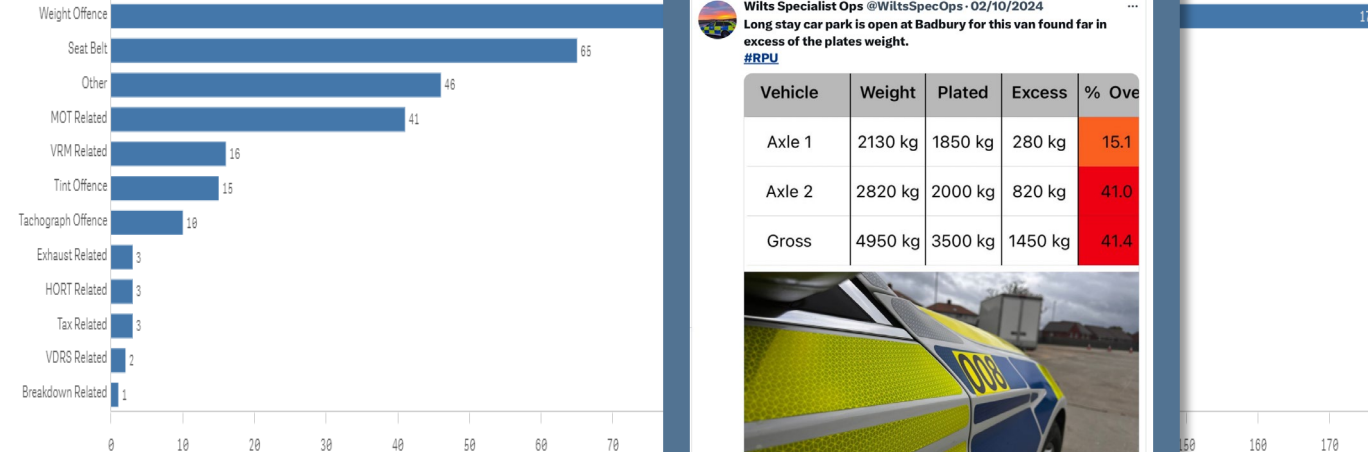

Activity - Non-Endorsable Offences

Wiltshire Specialist Ops @WiltSpecOps - 20/10/2024
Selection of speeders from around the County today.

Wiltshire Specialist Ops @WiltSpecOps - 19/10/2024
#RPU stopped the transit in Chippenham today after 3 children were seen sharing 2 seats in the front. The MOT expired in 2023 and 2 tyres under the legal limit. Vehicle prevented from moving pending suitable seats for the children and new boots for the van.

Wiltshire Specialist Ops @WiltSpecOps - 02/10/2024
Long stay car park is open at Badbury for this van found far in excess of the plates weight.
#RPU

Vehicle	Weight	Plated	Excess	% Ove
Axle 1	2130 kg	1850 kg	280 kg	15.1
Axle 2	2820 kg	2000 kg	820 kg	41.0
Gross	4950 kg	3500 kg	1450 kg	41.4

Wiltshire Specialist Ops @WiltSpecOps - 27/09/2024
#RPU stopped this driver who was using their phone. He initially tried to say it was a scratch card. He has won a trip to court, where he might lose his licence as he already has 6 points #Fate

Wiltshire Specialist Ops @WiltSpecOps - 24/09/2024
#RPU stopped this van near Marlborough this morning. MOT & tax expired, several defects & driver not on the insurance #reported #OffToCourt #FullHouse @DriveInsured