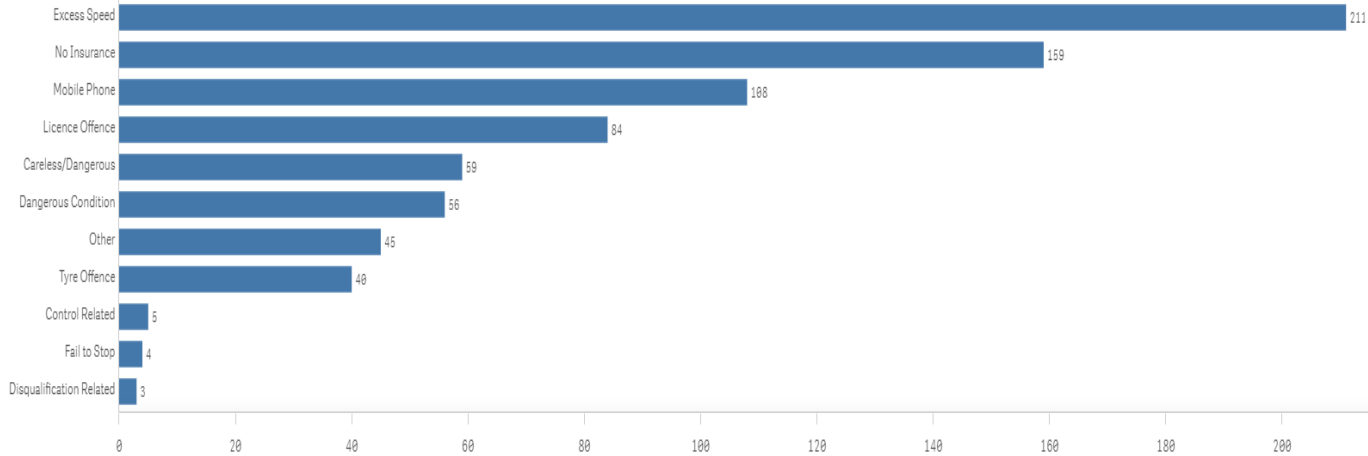

• Wider work recently

Our Roads Policing Unit (RPU) in the last quarter, covering **August to October** issued over **1344 tickets** to motorists, for numerous road related offences. The most common offences they are coming across are as follows:

Activity - Endorsable offences