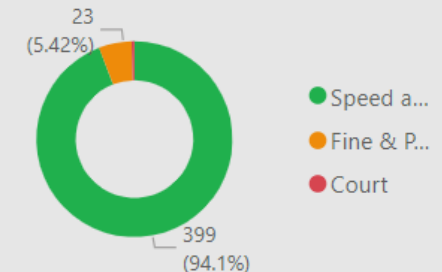

• CSEO – Trowbridge Area Board - 1 January 2023 to 22 October 2024

CSEO Activity Dashboard

Outcomes are dependent on previous convictions and history

399.00
No. Speed awareness co...

23.00
No. Fine & Points

2.00
No. Court

43
No. of Locations

Location	Year	Month	Speed awareness course	Fine & Points	Court	CPT	Area Board
Staverton - New Terrace	2024	March	33.00	2.00	1.00	Trowbridge	Trowbridge
Staverton New Terrace	2024	June	30.00	0.00	0.00	Trowbridge	Trowbridge
Staverton New Terrace	2024	May	22.00	0.00	0.00	Trowbridge	Trowbridge
Steeple Ashton - Newleaze	2023	April	21.00	4.00	0.00	Trowbridge	Trowbridge
Trowbridge - Cockhill Driveway to No 20 Cockhill	2024	March	20.00	0.00	0.00	Trowbridge	Trowbridge
Trowbridge - Cockhill Driveway to No 20 Cockhill	2024	May	19.00	1.00	0.00	Trowbridge	Trowbridge
Staverton New Terrace	2024	August	18.00	1.00	0.00	Trowbridge	Trowbridge
Trowbridge - Cockhill Driveway to No 20 Cockhill	2024	July	17.00	0.00	0.00	Trowbridge	Trowbridge
Staverton New Terrace (C)	2024	February	16.00	0.00	0.00	Trowbridge	Trowbridge
Staverton New Terrace	2024	July	15.00	0.00	0.00	Trowbridge	Trowbridge
Trowbridge - Cockhill Driveway to No 20 Cockhill	2024	June	15.00	0.00	0.00	Trowbridge	Trowbridge
Staverton - New Terrace (C)	2023	November	13.00	2.00	0.00	Trowbridge	Trowbridge
Trowbridge - Cockhill Driveway to No 20 Cockhill	2024	September	12.00	1.00	0.00	Trowbridge	Trowbridge
Steeple Ashton -	2023	August	10.00	1.00	0.00	Trowbridge	Trowbridge
Total			399.00	23.00	2.00		

Activity by Area Board

Activity by CPT

Outcomes