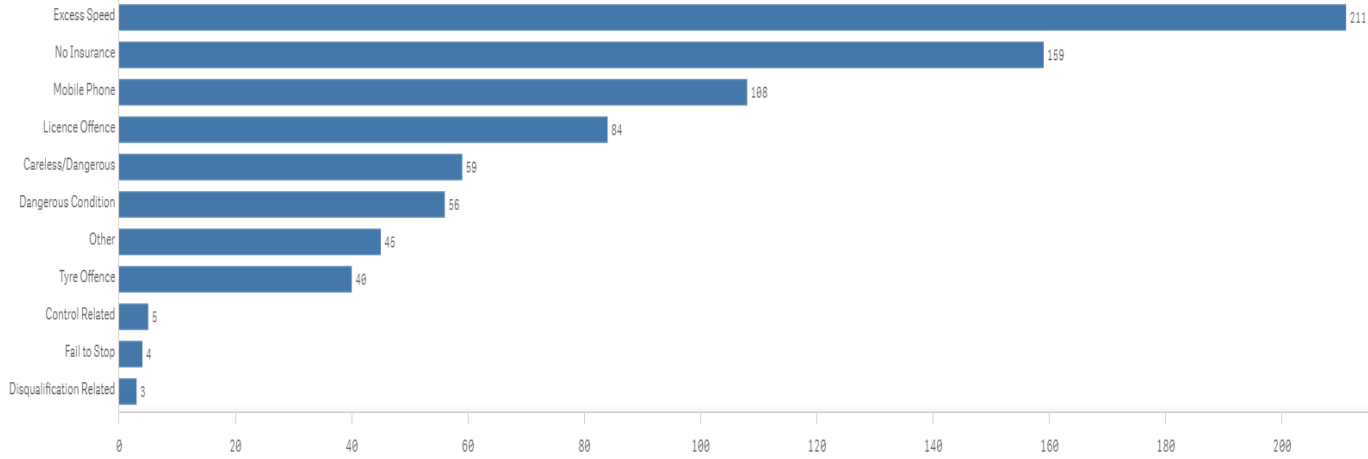

• Wider work recently

Our Roads Policing Unit (RPU) in the last quarter, covering **August to October** issued over **1344 tickets** to motorists, for numerous road related offences. The most common offences they are coming across are as follows:

Activity - Endorsable offences