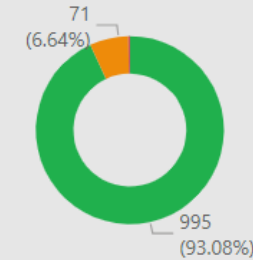

Total 995.00 71.00 3.00

Activity by Area Board

Area Board
● Tidworth

Activity by CPT

CPT
● Amesbury
● Dezives

Outcomes

● Speed a...
● Fine & P...
● Court

• Your Force | Your Area | Follow us