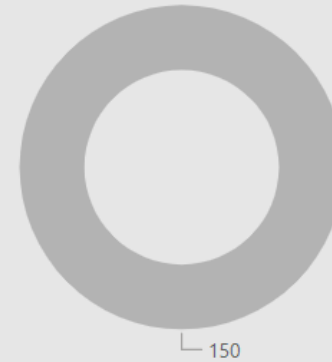

• CSEO – Tidworth Area Board - 1 January 2023 22 October 2024

CSEO Activity Dashboard

Outcomes are dependent on previous convictions and history

995.00
No. Speed awareness co...

71.00
No. Fine & Points

3.00
No. Court

23
No. of Locations

Location	Year	Month	Speed awareness course	Fine & Points	Court	CPT	Area Board
Ludgershall - Tidworth Road	2024	October	53.00	3.00	0.00	Amesbury	Tidworth
Tidworth - Police Station	2023	November	50.00	0.00	0.00	Amesbury	Tidworth
Ludgershall - Tidworth Road	2024	April	46.00	6.00	0.00	Amesbury	Tidworth
Ludgershall - Tidworth Road	2024	June	46.00	3.00	0.00	Amesbury	Tidworth
Ludgershall - Tidworth Road	2023	October	44.00	4.00	0.00	Amesbury	Tidworth
Ludgershall - Tidworth Road	2024	January	39.00	7.00	0.00	Amesbury	Tidworth
Ludgershall - Tidworth Road	2023	December	36.00	1.00	0.00	Amesbury	Tidworth
Ludgershall - Tidworth Road	2023	June	33.00	3.00	0.00	Amesbury	Tidworth
Ludgershall - Tidworth Road	2024	August	30.00	3.00	0.00	Amesbury	Tidworth
Tidworth - Police Station	2023	October	30.00	1.00	0.00	Amesbury	Tidworth
Ludgershall - Tidworth Road	2024	July	28.00	2.00	0.00	Amesbury	Tidworth
Ludgershall - Tidworth Road	2023	August	25.00	3.00	0.00	Amesbury	Tidworth
Ludgershall - Tidworth Road	2023	May	24.00	6.00	0.00	Amesbury	Tidworth
Ludgershall - Tidworth Road	2024	February	24.00	1.00	0.00	Amesbury	Tidworth

Total 995.00 71.00 3.00

Activity by Area Board