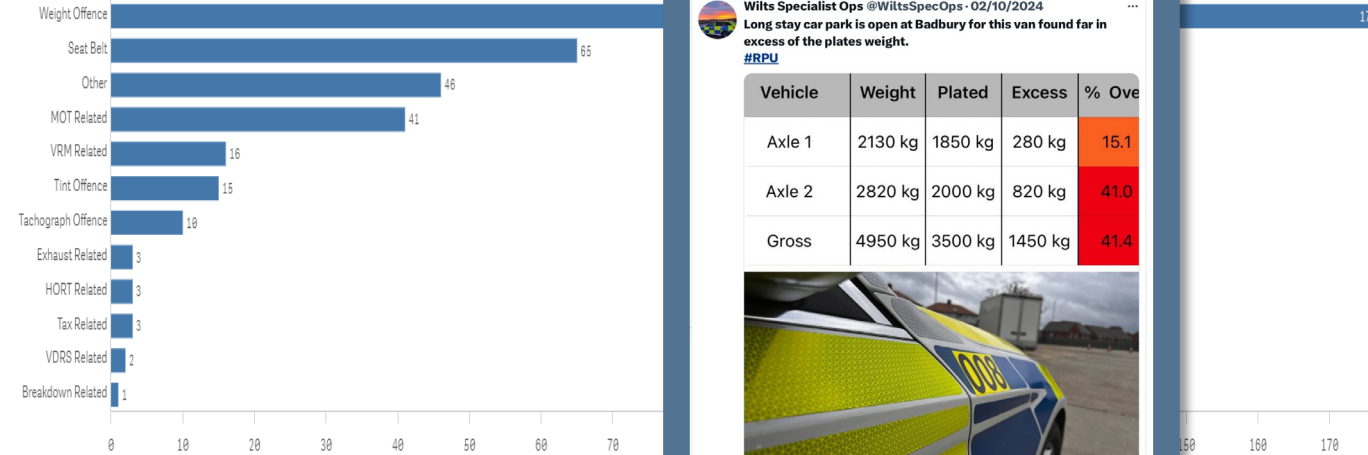

Activity - Non-Endorsable Offences

Wiltshire Specialist Ops @WiltSpecOps - 20/10/2024
Selection of speeders from around the County today.

Wiltshire Specialist Ops @WiltSpecOps - 19/10/2024
#RPU stopped the transit in Chippenham today after 3 children were seen sharing 2 seats in the front. The MOT expired in 2023 and 2 tyres under the legal limit. Vehicle prevented from moving pending suitable seats for the children and new boots for the van.

Wiltshire Specialist Ops @WiltSpecOps - 02/10/2024
Long stay car park is open at Badbury for this van found far in excess of the plates weight.
#RPU

Vehicle	Weight	Plated	Excess	% Ove
Axle 1	2130 kg	1850 kg	280 kg	15.1
Axle 2	2820 kg	2000 kg	820 kg	41.0
Gross	4950 kg	3500 kg	1450 kg	41.4

Wiltshire Specialist Ops @WiltSpecOps - 27/09/2024
#RPU stopped this driver who was using their phone. He initially tried to say it was a scratch card. He has won a trip to court, where he might lose his licence as he already has 6 points **#Fatal**

Wiltshire Specialist Ops @WiltSpecOps - 24/09/2024
#RPU stopped this van near Marlborough this morning. MOT & tax expired, several defects & driver not on the insurance **#reported** **#OffToCourt** **#FullHouse** **#DriveInsured**

X Untaxed
Tax Due 1 April 2024

X MOT
Expired 16 May 2024