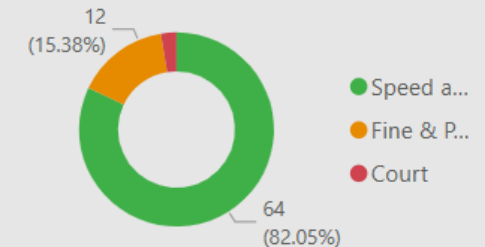

• CSEO – Westbury Area Board – 1 April 2024 to 6 February 2025

CSEO Activity Dashboard

Outcomes are dependent on previous convictions and history

64.00
No. Speed awareness co...

12.00
No. Fine & Points

2.00
No. Court

11
No. of Locations

Location	Year	Month	Speed awareness course	Fine & Points	Court	CPT	Area Board
Dilton Marsh - Clay Close/High Street junction	2024	October	0.00	0.00	0.00	Warminster	Westbury
Dilton Marsh - Shepherds Mead	2024	April	0.00	0.00	0.00	Warminster	Westbury
Dilton Marsh - Shepherds Mead	2024	September	0.00	0.00	0.00	Warminster	Westbury
Edington - Telephone Exchange East	2024	April	0.00	0.00	0.00	Warminster	Westbury
Edington - Telephone Exchange East	2024	May	6.00	0.00	0.00	Warminster	Westbury
Edington - Telephone Exchange East	2024	June	0.00	0.00	0.00	Warminster	Westbury
Edington - Telephone Exchange East	2024	July	0.00	0.00	0.00	Warminster	Westbury
Edington - Telephone Exchange East	2024	August	6.00	0.00	0.00	Warminster	Westbury
Edington - Telephone Exchange East	2024	October	6.00	0.00	0.00	Warminster	Westbury
Edington - Telephone Exchange West	2024	July	0.00	0.00	0.00	Warminster	Westbury
Bratton - Trowbridge Road	2025	January	8.00	0.00	0.00	Warminster	Westbury
Bratton Lower Road Junction	2025	January	0.00	0.00	0.00	Warminster	Westbury
Edington - Telephone Exchange East	2025	January	7.00	0.00	0.00	Warminster	Westbury
Total			64.00	12.00	2.00		

Activity by Area Board

Activity by CPT

Outcomes