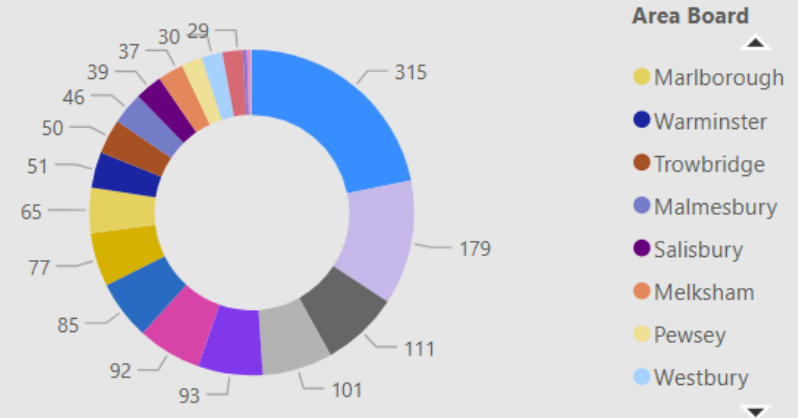

8,602.00
No. Speed awareness co...

1,080.00
No. Fine & Points

102.00
No. Court

445
No. of Locations

Location	Year	Month	Speed awareness course	Fine & Points	Court	CPT	Area Board
Bratton Lower Road Junction	2025	January	0.00	0.00	0.00	Warminster	Westbury
Dilton Marsh - Clay Close/High Street junction	2024	October	0.00	0.00	0.00	Warminster	Westbury
Dilton Marsh - Shepherds Mead	2024	April	0.00	0.00	0.00	Warminster	Westbury
Dilton Marsh - Shepherds Mead	2024	September	0.00	0.00	0.00	Warminster	Westbury
Edington - Telephone Exchange East	2024	April	0.00	0.00	0.00	Warminster	Westbury
Edington - Telephone Exchange East	2024	May	6.00	0.00	0.00	Warminster	Westbury
Edington - Telephone Exchange East	2024	June	0.00	0.00	0.00	Warminster	Westbury
Edington - Telephone Exchange East	2024	July	0.00	0.00	0.00	Warminster	Westbury
Edington - Telephone Exchange East	2024	August	6.00	0.00	0.00	Warminster	Westbury
Edington - Telephone Exchange East	2024	October	6.00	0.00	0.00	Warminster	Westbury
Edington - Telephone Exchange East	2025	January	7.00	0.00	0.00	Warminster	Westbury
Edington - Telephone Exchange West	2024	July	0.00	0.00	0.00	Warminster	Westbury
Total			8,602.00	1,080.00	102.00		

Activity by Area Board

Activity by CPT

Outcomes

• CSEO – Westbury Area Board – 1 April 2024 to 6 February 2025

CSEO Activity Dashboard

Outcomes are dependent on previous convictions and history

64.00
No. Speed awareness co...