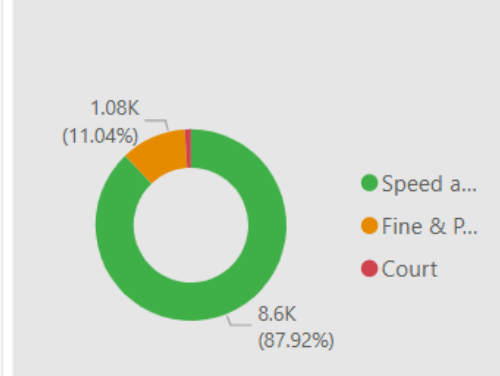

• CSEO – Dashboard – 1 April 2024 to 6 February 2025

CSEO Activity Dashboard

Outcomes are dependent on previous convictions and history

8,602.00
No. Speed awareness co...

1,080.00
No. Fine & Points

102.00
No. Court

445
No. of Locations

Location	Year	Month	Speed awareness course	Fine & Points	Court	CPT	Area Board
Bratton Lower Road Junction	2025	January	0.00	0.00	0.00	Warminster	Westbury
Dilton Marsh - Clay Close/High Street junction	2024	October	0.00	0.00	0.00	Warminster	Westbury
Dilton Marsh - Shepherds Mead	2024	April	0.00	0.00	0.00	Warminster	Westbury
Dilton Marsh - Shepherds Mead	2024	September	0.00	0.00	0.00	Warminster	Westbury
Edington - Telephone Exchange East	2024	April	0.00	0.00	0.00	Warminster	Westbury
Edington - Telephone Exchange East	2024	May	6.00	0.00	0.00	Warminster	Westbury
Edington - Telephone Exchange East	2024	June	0.00	0.00	0.00	Warminster	Westbury
Edington - Telephone Exchange East	2024	July	0.00	0.00	0.00	Warminster	Westbury
Edington - Telephone Exchange East	2024	August	6.00	0.00	0.00	Warminster	Westbury
Edington - Telephone Exchange East	2024	October	6.00	0.00	0.00	Warminster	Westbury
Edington - Telephone Exchange East	2025	January	7.00	0.00	0.00	Warminster	Westbury
Edington - Telephone Exchange West	2024	July	0.00	0.00	0.00	Warminster	Westbury
Total			8,602.00	1,080.00	102.00		

Activity by Area Board

Activity by CPT

Outcomes