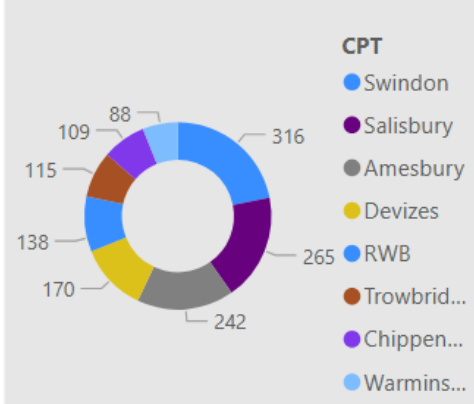

Activity by CPT