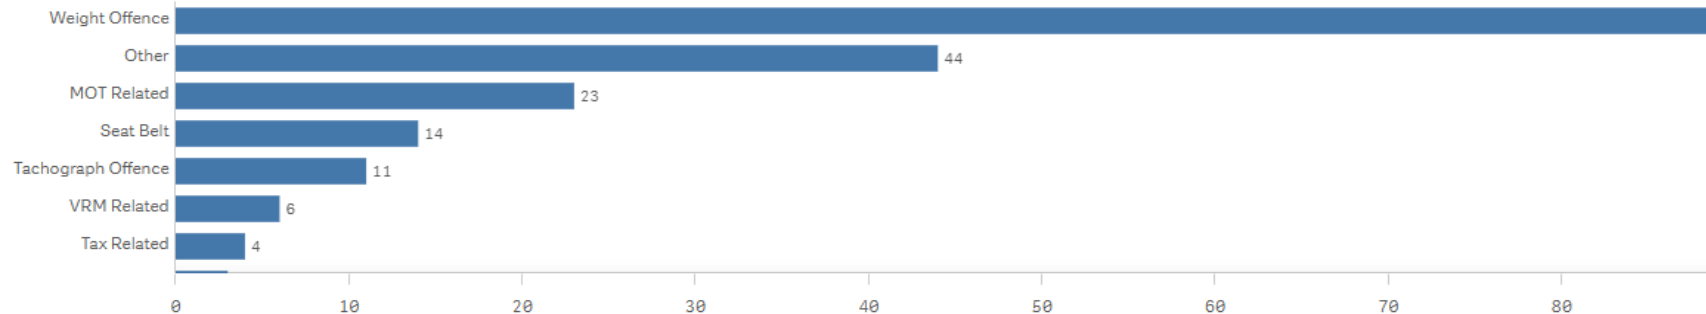

Activity - Non-Endorsable Offences