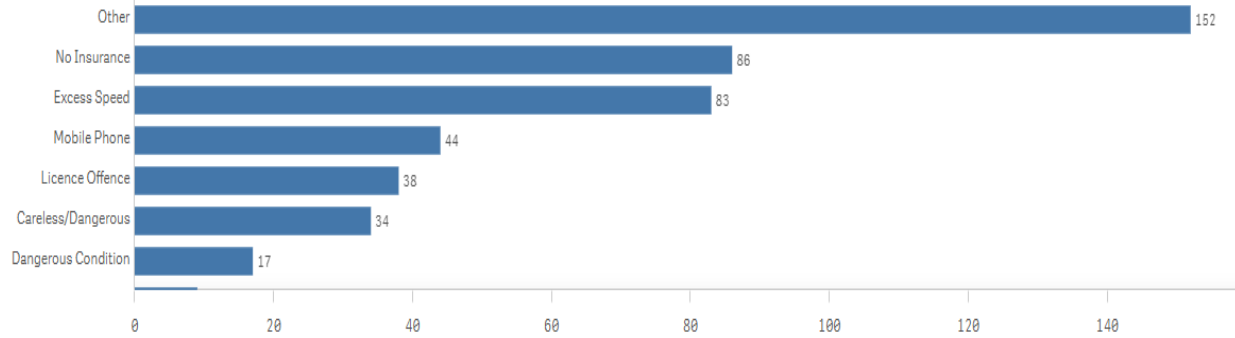

• Wider work recently

Our Roads Policing Unit (RPU) in the last quarter, covering **November to February** issued over **793 tickets** to motorists, for numerous road related offences.

The most common offences they are coming across are as follows:

Activity - Endorsable offences