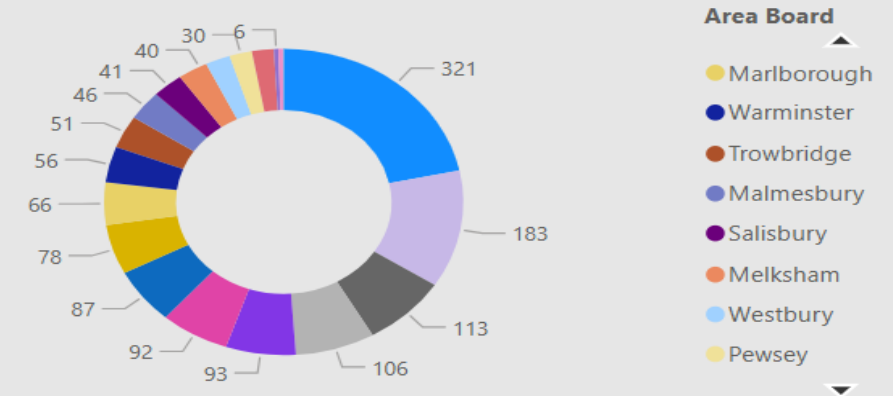

## CSEO Activity Dashboard

Outcomes are dependent on previous convictions and history

8,743.00  
No. Speed awareness co...

1,097.00  
No. Fine & Points

102.00  
No. Court

451  
No. of Locations

Location	Year	Month	Speed awareness course	Fine & Points	Court	CPT	Area Board
North Bradley Southwick Road / Bus stop	2024	May	3.00	0.00	0.00	Trowbridge	Trowbridge
North Bradley Woodmarsh	2024	November	0.00	0.00	0.00	Trowbridge	Trowbridge
North Bradley Woodmarsh/ Park Close	2024	June	1.00	1.00	0.00	Trowbridge	Trowbridge
North Bradley Woodmarsh/ Park Close	2024	August	1.00	0.00	0.00	Trowbridge	Trowbridge
Seend - Highstreet A361 Adjacent to Weavers Cottages Near Bus Stop	2024	April	1.00	0.00	0.00	Trowbridge	Trowbridge
Seend Highstreet A361 Adjacent to Weavers Cottages Near Bus Stop	2025	January	6.00	1.00	0.00	Trowbridge	Trowbridge
Southwick Frome Road, Trowbridge side of Allotments	2024	June	1.00	0.00	0.00	Trowbridge	Trowbridge
Southwick Frome Road, Trowbridge side of Allotments	2024	July	2.00	0.00	0.00	Trowbridge	Trowbridge
Southwick Frome Road, Trowbridge side of Allotments	2024	August	1.00	0.00	0.00	Trowbridge	Trowbridge
<b>Total</b>			<b>8,743.0</b>	<b>1,097.0</b>	<b>102.0</b>		
			<b>0</b>	<b>0</b>	<b>0</b>		

### Activity by Area Board