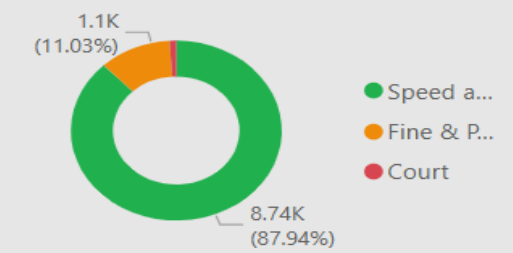

• CSEO – Dashboard – 1st April 2024 – 13th February 2025

CSEO Activity Dashboard

Outcomes are dependent on previous convictions and history

8,743.00
No. Speed awareness co...

1,097.00
No. Fine & Points

102.00
No. Court

451
No. of Locations

Location	Year	Month	Speed awareness course	Fine & Points	Court	CPT	Area Board
North Bradley Southwick Road / Bus stop	2024	May	3.00	0.00	0.00	Trowbridge	Trowbridge
North Bradley Woodmarsh	2024	November	0.00	0.00	0.00	Trowbridge	Trowbridge
North Bradley Woodmarsh/ Park Close	2024	June	1.00	1.00	0.00	Trowbridge	Trowbridge
North Bradley Woodmarsh/ Park Close	2024	August	1.00	0.00	0.00	Trowbridge	Trowbridge
Seend - Highstreet A361 Adjacent to Weavers Cottages Near Bus Stop	2024	April	1.00	0.00	0.00	Trowbridge	Trowbridge
Seend Highstreet A361 Adjacent to Weavers Cottages Near Bus Stop	2025	January	6.00	1.00	0.00	Trowbridge	Trowbridge
Southwick Frome Road, Trowbridge side of Allotments	2024	June	1.00	0.00	0.00	Trowbridge	Trowbridge
Southwick Frome Road, Trowbridge side of Allotments	2024	July	2.00	0.00	0.00	Trowbridge	Trowbridge
Southwick Frome Road, Trowbridge side of Allotments	2024	August	1.00	0.00	0.00	Trowbridge	Trowbridge
Total			8,743.0	1,097.0	102.0		
			0	0	0		

Activity by Area Board

Activity by CPT

Outcomes