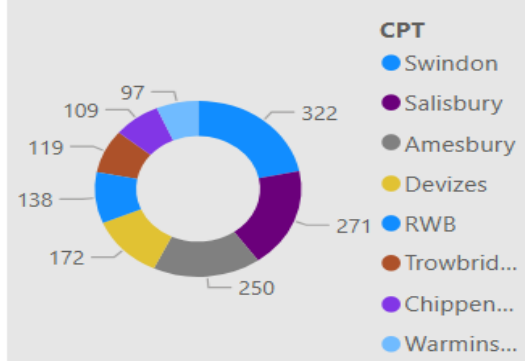

Activity by CPT