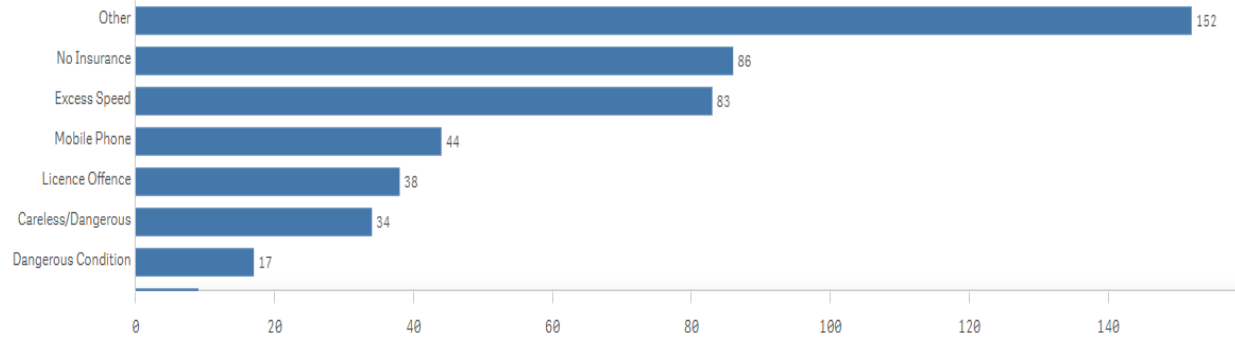

• Wider work recently

Our Roads Policing Unit (RPU) in the last quarter, covering **November to February** issued over **793 tickets** to motorists, for numerous road related offences.

The most common offences they are enforcing are:

Activity - Endorsable offences