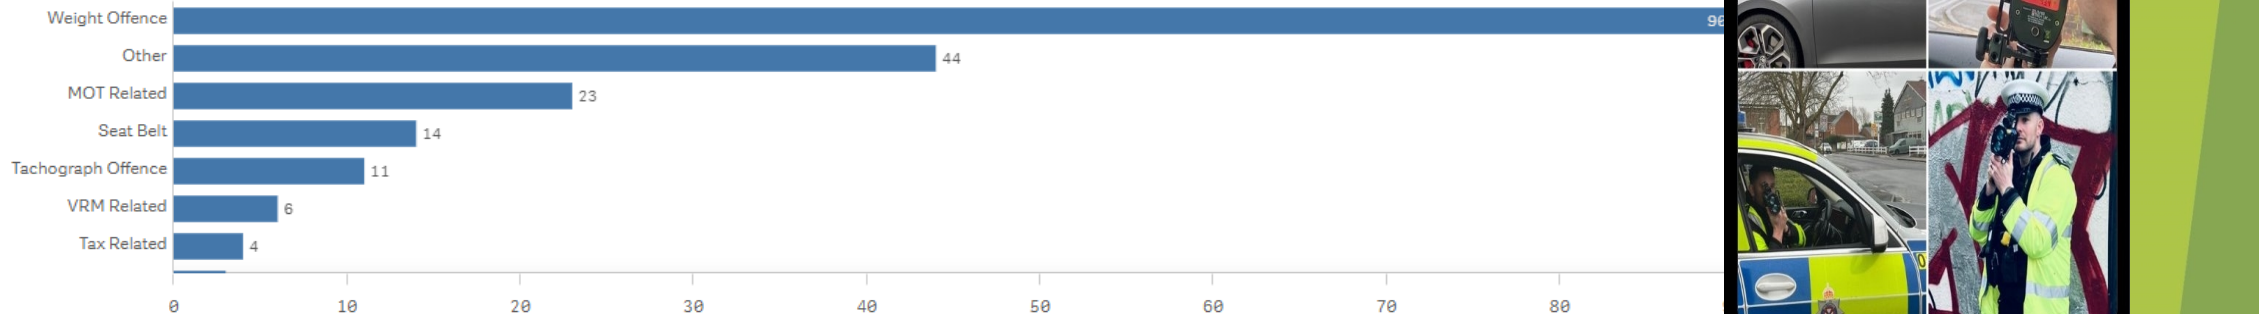

Activity - Non-Endorsable Offences