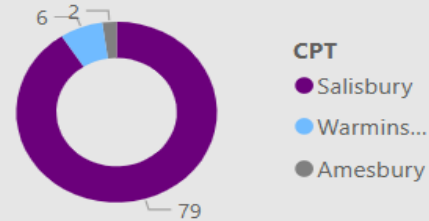

Activity by CPT