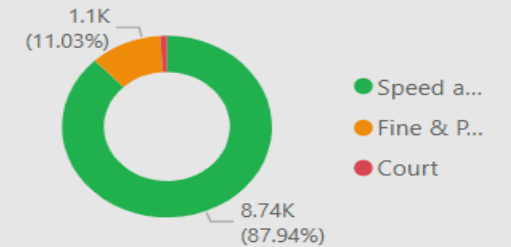

• CSEO – Dashboard – 1 April 2024 to 13 February 2025

CSEO Activity Dashboard

Outcomes are dependent on previous convictions and history

8,743.00
No. Speed awareness co...

1,097.00
No. Fine & Points

102.00
No. Court

451
No. of Locations

Location	Year	Month	Speed awareness course	Fine & Points	Court	CPT	Area Board
Teffont - RA only	2024	October	0.00	0.00	0.00	Salisbury	South West Wiltshire
Wilton - Burcombe Lane	2024	May	0.00	0.00	0.00	Salisbury	South West Wiltshire
Wilton - Burcombe Lane	2024	July	0.00	0.00	0.00	Salisbury	South West Wiltshire
Wilton - Oak Ash Green	2024	July	3.00	0.00	0.00	Salisbury	South West Wiltshire
Wilton - Oak Ash Green	2024	August	3.00	0.00	0.00	Salisbury	South West Wiltshire
Wilton - Oak Ash Green	2025	January	5.00	2.00	0.00	Salisbury	South West Wiltshire
Wilton - The Avenue	2024	April	77.00	23.00	6.00	Salisbury	South West Wiltshire
Wilton - The Avenue	2024	May	112.00	30.00	9.00	Salisbury	South West Wiltshire
Wilton - The Avenue	2024	June	27.00	5.00	0.00	Salisbury	South West Wiltshire
Wilton - The Avenue	2024	July	56.00	9.00	2.00	Salisbury	South West Wiltshire
Wilton - The Avenue	2024	August	45.00	11.00	2.00	Salisbury	South West Wiltshire
Wilton - The Avenue	2024	September	32.00	5.00	0.00	Salisbury	South West Wiltshire
Wilton - The Avenue	2024	October	106.00	9.00	2.00	Salisbury	South West Wiltshire
Wilton - The Avenue	2024	November	21.00	5.00	0.00	Salisbury	South West Wiltshire
Total			8,743.00	1,097.00	102.00		

Outcomes