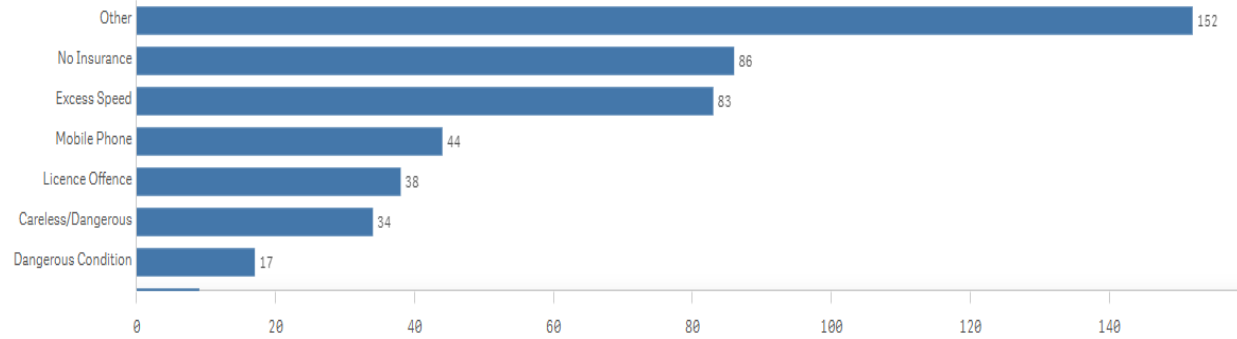

• Wider work recently

Our Roads Policing Unit (RPU) in the last quarter, covering **November to February** issued over **793 tickets** to motorists, for numerous road related offences.

The most common offences they are enforcing are:

Activity - Endorsable offences