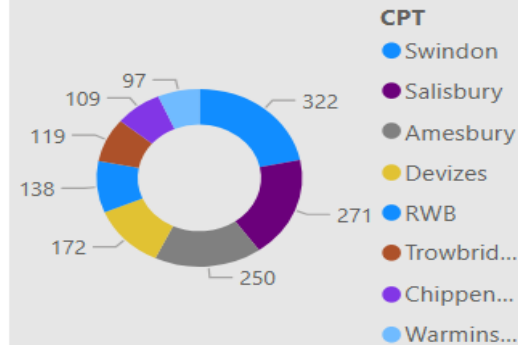

Activity by CPT