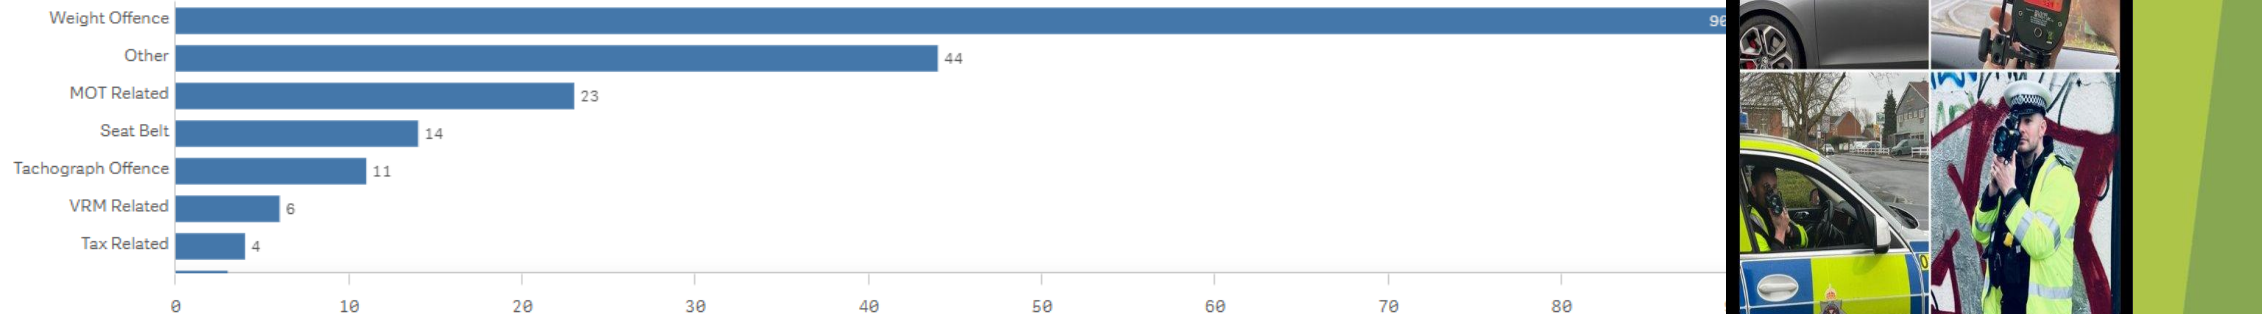

Activity - Non-Endorsable Offences