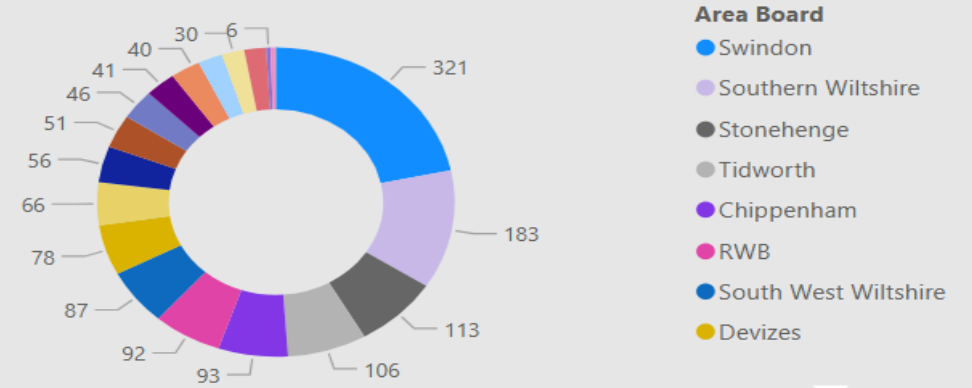

CSEO Activity Dashboard

Outcomes are dependent on previous convictions and history

8,743.00
No. Speed awareness co...

1,097.00
No. Fine & Points

102.00
No. Court

451
No. of Locations

Location	Year	Month	Speed awareness course	Fine & Points	Court	CPT	Area Board
Teffont - RA only	2024	October	0.00	0.00	0.00	Salisbury	South West Wiltshire
Wilton - Burcombe Lane	2024	May	0.00	0.00	0.00	Salisbury	South West Wiltshire
Wilton - Burcombe Lane	2024	July	0.00	0.00	0.00	Salisbury	South West Wiltshire
Wilton - Oak Ash Green	2024	July	3.00	0.00	0.00	Salisbury	South West Wiltshire
Wilton - Oak Ash Green	2024	August	3.00	0.00	0.00	Salisbury	South West Wiltshire
Wilton - Oak Ash Green	2025	January	5.00	2.00	0.00	Salisbury	South West Wiltshire
Wilton - The Avenue	2024	April	77.00	23.00	6.00	Salisbury	South West Wiltshire
Wilton - The Avenue	2024	May	112.00	30.00	9.00	Salisbury	South West Wiltshire
Wilton - The Avenue	2024	June	27.00	5.00	0.00	Salisbury	South West Wiltshire
Wilton - The Avenue	2024	July	56.00	9.00	2.00	Salisbury	South West Wiltshire
Wilton - The Avenue	2024	August	45.00	11.00	2.00	Salisbury	South West Wiltshire
Wilton - The Avenue	2024	September	32.00	5.00	0.00	Salisbury	South West Wiltshire
Wilton - The Avenue	2024	October	106.00	9.00	2.00	Salisbury	South West Wiltshire
Wilton - The Avenue	2024	November	21.00	5.00	0.00	Salisbury	South West Wiltshire
Total			8,743.00	1,097.00	102.00		

Activity by Area Board