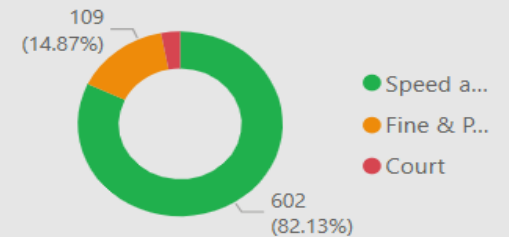

• CSEO – S.W. Wiltshire Area Board - 1 April 2024 to 13 February 2025

CSEO Activity Dashboard

Outcomes are dependent on previous convictions and history

602.00
No. Speed awareness co...

109.00
No. Fine & Points

22.00
No. Court

20
No. of Locations