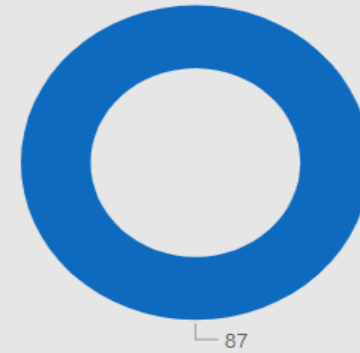

Activity by Area Board