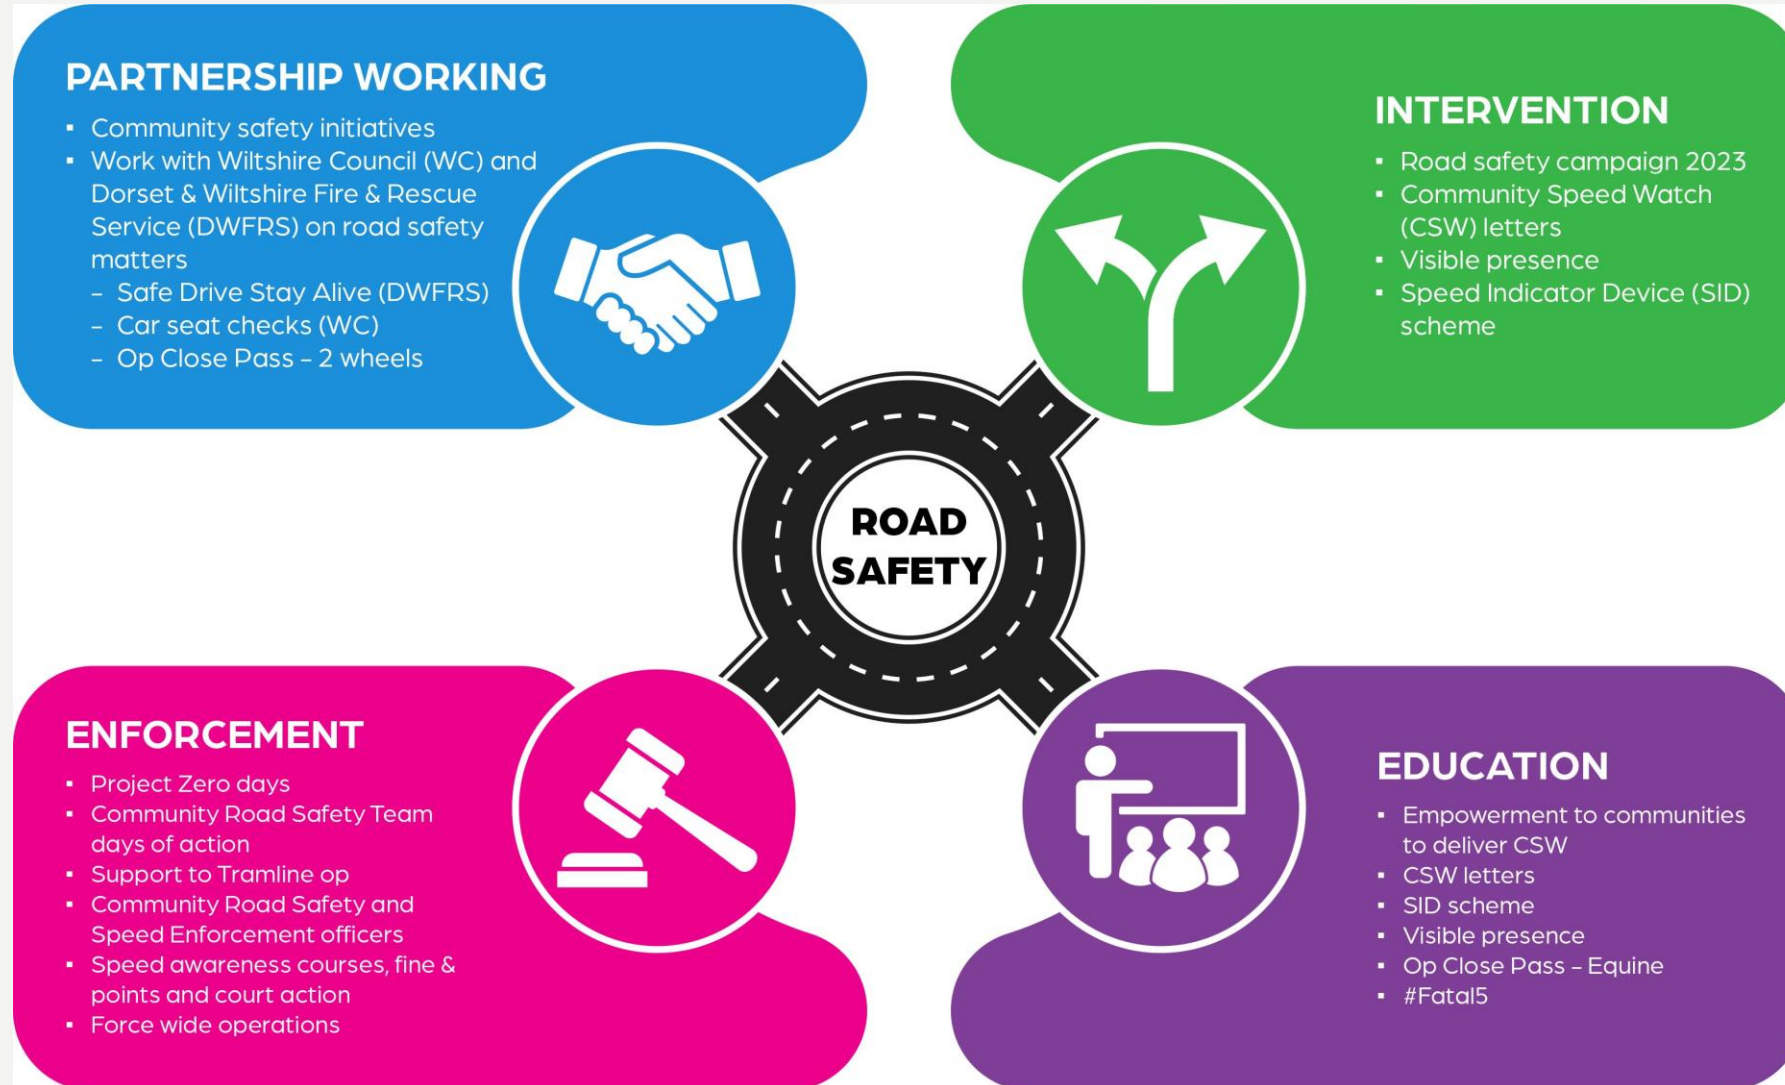

In 2017, 27% - over a quarter - of those who died in cars on the road were not wearing seat belts.

You can be fined up to £500 for not wearing a seat belt.

Wearing a seat belt not only helps protect your safety, it helps protect the safety of others.

Only one person is allowed in each seat fitted with a seat belt. Never use the same seat belt across two or more passengers.

As a passenger over the age of 14 it's your responsibility to ensure you're wearing a seat belt. Failure to do so could result in a fine.

Find out car seat requirements and further information by visiting [child car seats: the law](#).

• Community Road Safety Team; what we do

• Traffic surveys – S.W. Wiltshire

January 2024 to February 2025

• Wider work recently

Our Roads Policing Unit (RPU) in the last quarter, covering **November to February** issued over **793 tickets** to motorists, for numerous road related offences.

The most common offences they are enforcing are: