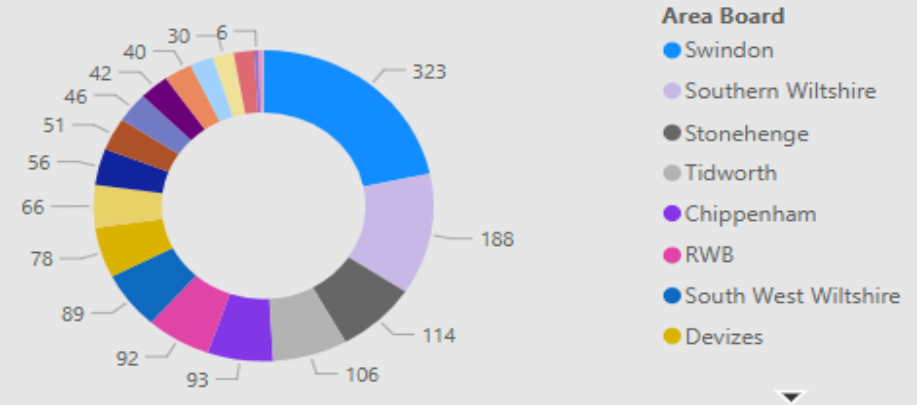

8,825.00
No. Speed awareness co...

1,107.00
No. Fine & Points

102.00
No. Court

452
No. of Locations

Location	Year	Month	Speed awareness course	Fine & Points	Court	CPT	Area Board
Netheravon Road							
Enford - Bus Stop	2024	May	4.00	0.00	0.00	Amesbury	Stonehenge
Enford - Bus Stop	2024	July	14.00	0.00	0.00	Amesbury	Stonehenge
Enford - Bus Stop	2024	August	10.00	2.00	0.00	Amesbury	Stonehenge
Enford - Bus Stop	2024	September	0.00	0.00	0.00	Amesbury	Stonehenge
Enford - Bus Stop	2024	November	10.00	0.00	0.00	Amesbury	Stonehenge
Enford - Bus Stop	2025	January	10.00	0.00	0.00	Amesbury	Stonehenge
Enford - Old Vicarage	2024	November	13.00	3.00	1.00	Amesbury	Stonehenge
Enford - Old Vicarage	2025	January	2.00	0.00	0.00	Amesbury	Stonehenge
Middle Woodford - Village Hall	2024	April	2.00	0.00	0.00	Amesbury	Stonehenge
Middle Woodford - Village Hall	2024	May	3.00	1.00	0.00	Amesbury	Stonehenge
Middle Woodford - Village Hall	2024	June	0.00	0.00	0.00	Amesbury	Stonehenge
Middle Woodford - Village Hall	2024	September	0.00	0.00	0.00	Amesbury	Stonehenge
Middle Woodford - Village Hall	2024	November	0.00	0.00	0.00	Amesbury	Stonehenge
Middle Woodford - Village Hall	2025	January	0.00	0.00	0.00	Amesbury	Stonehenge
Netheravon - Court Farm Road	2024	April	5.00	0.00	0.00	Amesbury	Stonehenge
Netheravon - Court Farm Road	2024	June	0.00	0.00	0.00	Amesbury	Stonehenge
Netheravon - Court Farm Road	2024	July	6.00	0.00	0.00	Amesbury	Stonehenge
Total			8,825.00	1,107.00	102.00		

Activity by Area Board

Activity by CPT

Outcomes

• CSEO – Stonehenge Area Board - 1st April 2024 to 17th February 2025

• Your Force | Your Area | Follow us

For information on Road Safety in Wiltshire visit:
[Road safety campaign | Wiltshire Police](#)