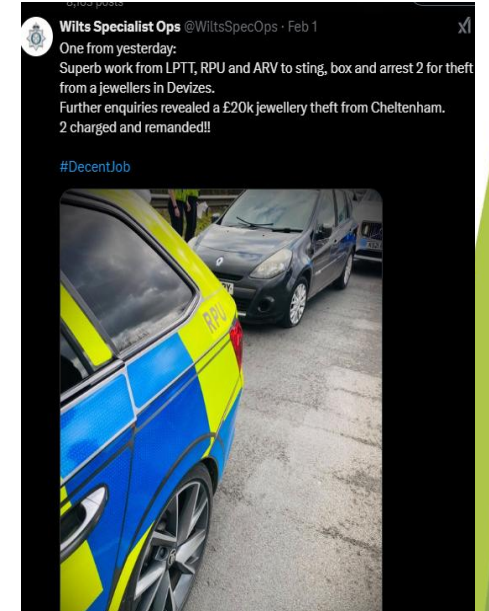

Activity - Non-Endorsable Offences