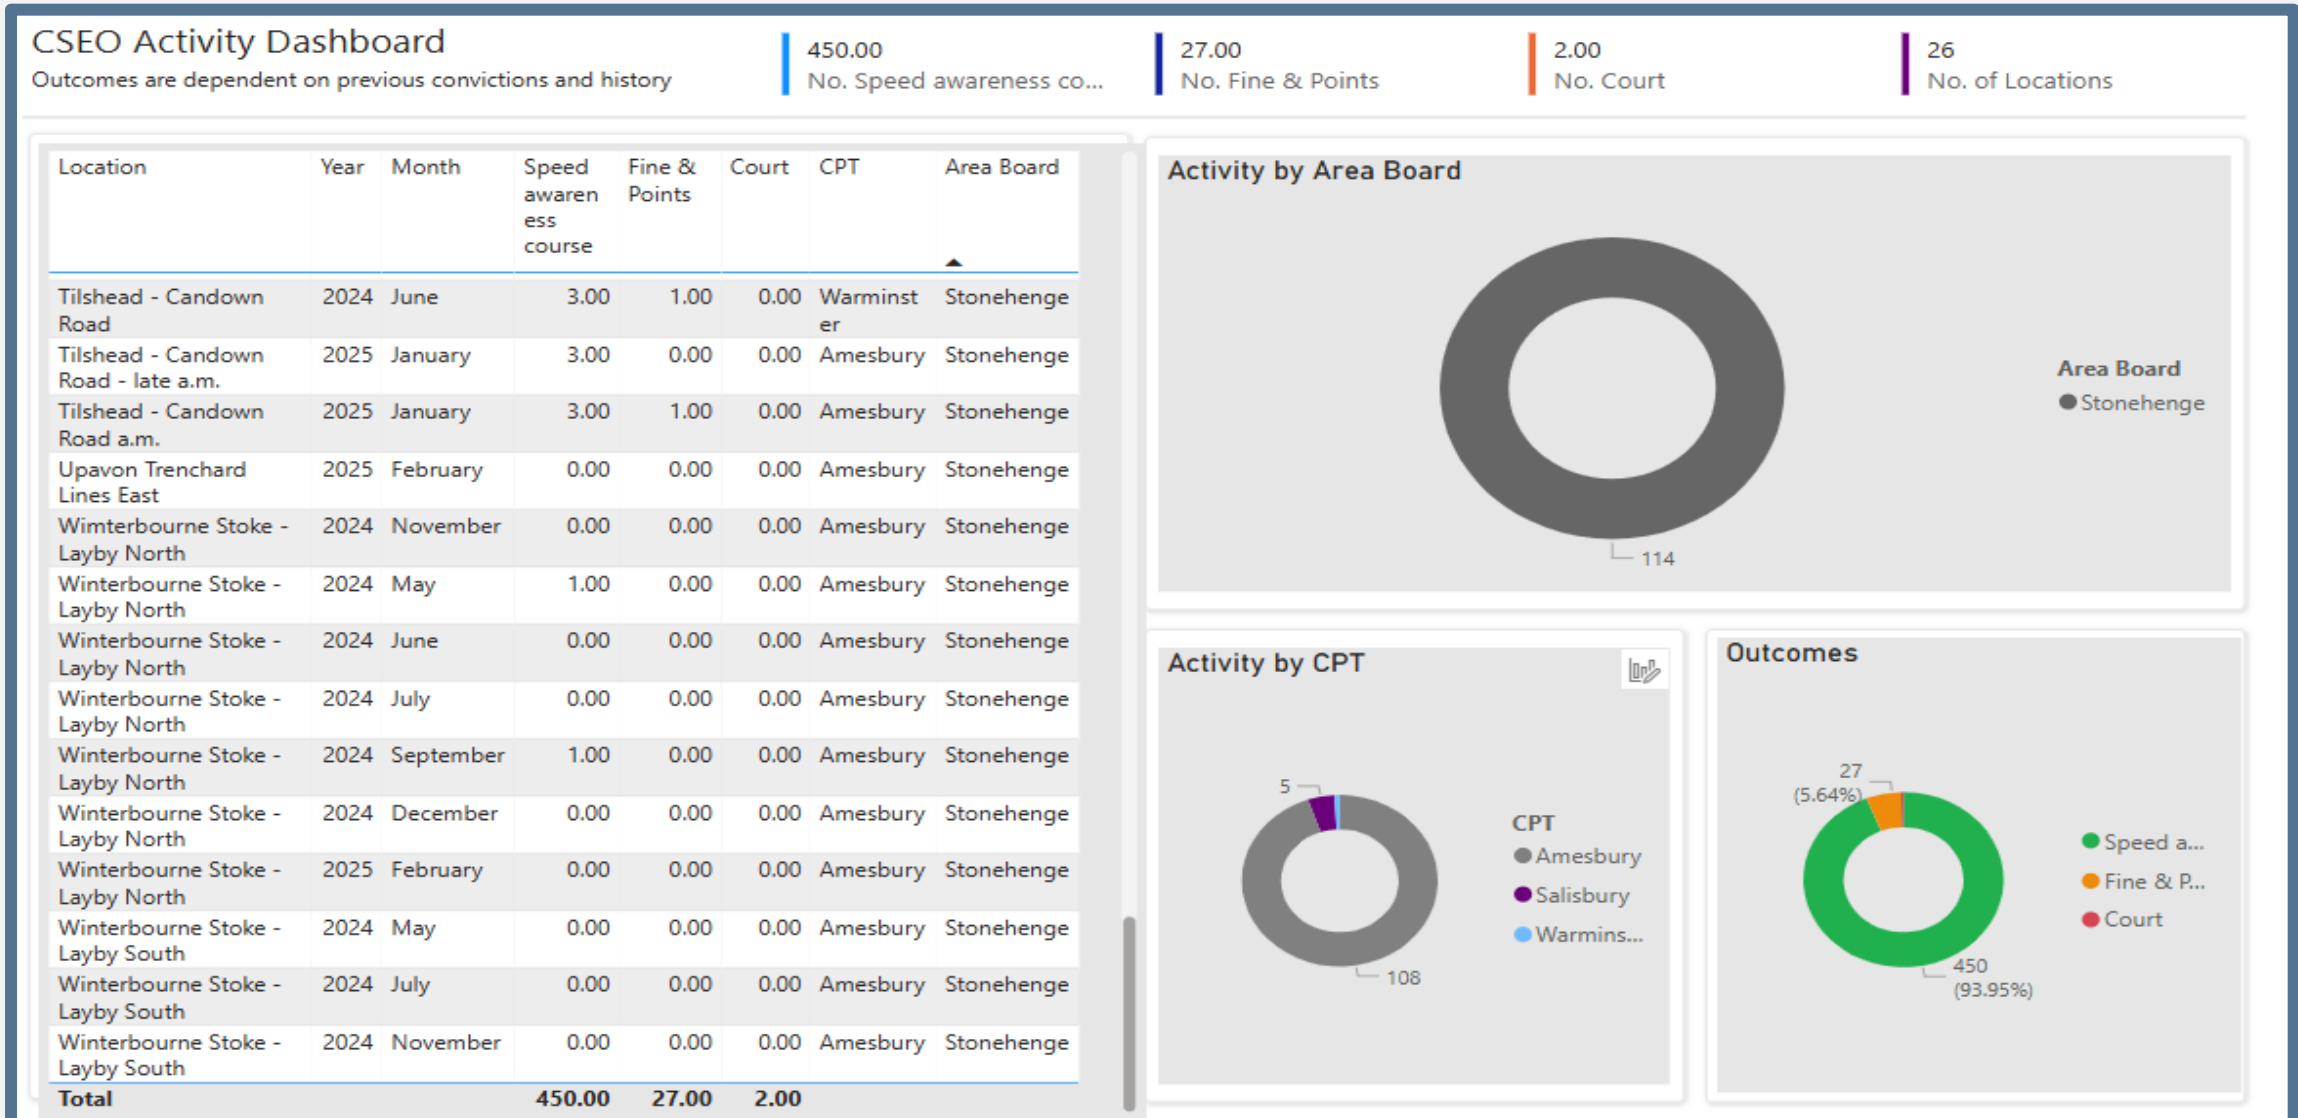

Activity by Area Board

Activity by CPT

Outcomes

• CSEO – Stonehenge Area Board - 1st April 2024 to 17th February 2025

• Your Force | Your Area | Follow us

For information on Road Safety in Wiltshire visit:
[Road safety campaign | Wiltshire Police](#)