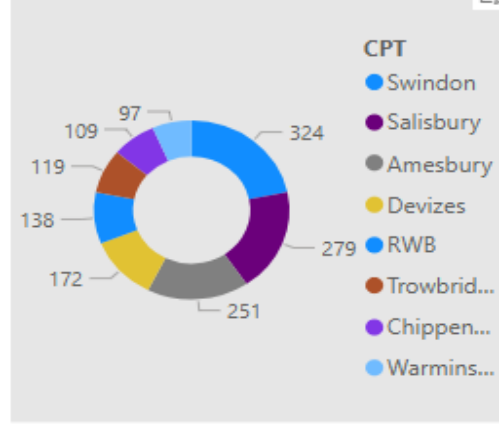

Activity by CPT