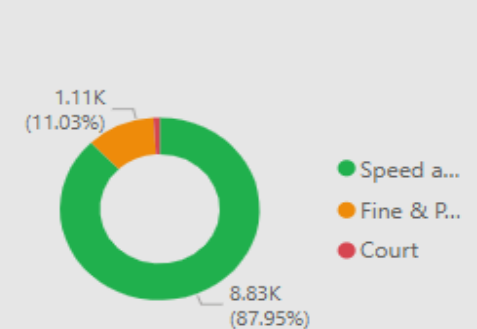

• CSEO – Dashboard – 1st April 2024 to 17th February 2025

CSEO Activity Dashboard

Outcomes are dependent on previous convictions and history

8,825.00
No. Speed awareness co...

1,107.00
No. Fine & Points

102.00
No. Court

452
No. of Locations

Location	Year	Month	Speed awareness course	Fine & Points	Court	CPT	Area Board
Netheravon Road							
Enford - Bus Stop	2024	May	4.00	0.00	0.00	Amesbury	Stonehenge
Enford - Bus Stop	2024	July	14.00	0.00	0.00	Amesbury	Stonehenge
Enford - Bus Stop	2024	August	10.00	2.00	0.00	Amesbury	Stonehenge
Enford - Bus Stop	2024	September	0.00	0.00	0.00	Amesbury	Stonehenge
Enford - Bus Stop	2024	November	10.00	0.00	0.00	Amesbury	Stonehenge
Enford - Bus Stop	2025	January	10.00	0.00	0.00	Amesbury	Stonehenge
Enford - Old Vicarage	2024	November	13.00	3.00	1.00	Amesbury	Stonehenge
Enford - Old Vicarage	2025	January	2.00	0.00	0.00	Amesbury	Stonehenge
Middle Woodford - Village Hall	2024	April	2.00	0.00	0.00	Amesbury	Stonehenge
Middle Woodford - Village Hall	2024	May	3.00	1.00	0.00	Amesbury	Stonehenge
Middle Woodford - Village Hall	2024	June	0.00	0.00	0.00	Amesbury	Stonehenge
Middle Woodford - Village Hall	2024	September	0.00	0.00	0.00	Amesbury	Stonehenge
Middle Woodford - Village Hall	2024	November	0.00	0.00	0.00	Amesbury	Stonehenge
Middle Woodford - Village Hall	2025	January	0.00	0.00	0.00	Amesbury	Stonehenge
Netheravon - Court Farm Road	2024	April	5.00	0.00	0.00	Amesbury	Stonehenge
Netheravon - Court Farm Road	2024	June	0.00	0.00	0.00	Amesbury	Stonehenge
Netheravon - Court Farm Road	2024	July	6.00	0.00	0.00	Amesbury	Stonehenge
Total			8,825.00	1,107.00	102.00		

Activity by Area Board

Activity by CPT

Outcomes