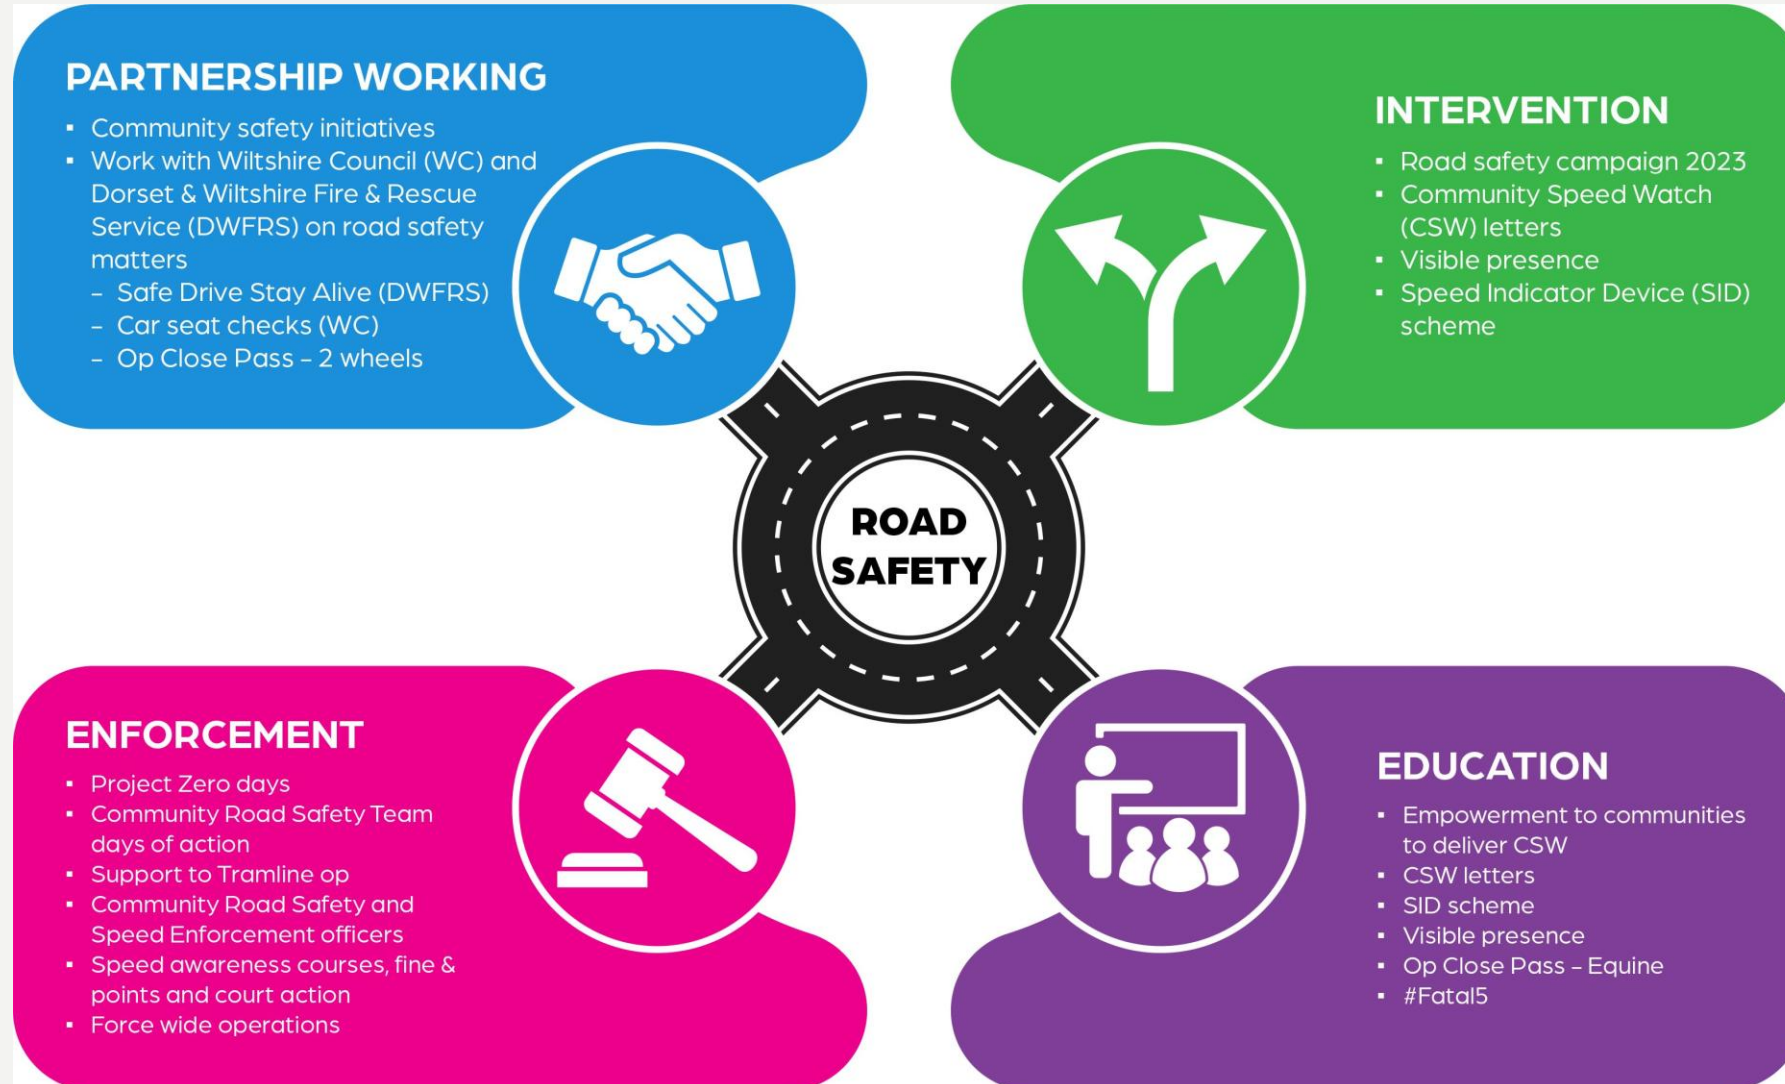

In 2017, 27% - over a quarter - of those who died in cars on the road were not wearing seat belts.

You can be fined up to £500 for not wearing a seat belt.

Wearing a seat belt not only helps protect your safety, it helps protect the safety of others.

Only one person is allowed in each seat fitted with a seat belt. Never use the same seat belt across two or more passengers.

As a passenger over the age of 14 it's your responsibility to ensure you're wearing a seat belt. Failure to do so could result in a fine.

Find out car seat requirements and further information by visiting [child car seats: the law](#).

• Community Road Safety Team; what we do

• Traffic surveys – Stonehenge

January 2024 to February 25

Wiltshire Council

• Wider work recently

Our Roads Policing Unit (RPU) in the last quarter, covering **November to February** issued over **793 tickets** to motorists, for numerous road related offences.

The most common offences they are enforcing are: