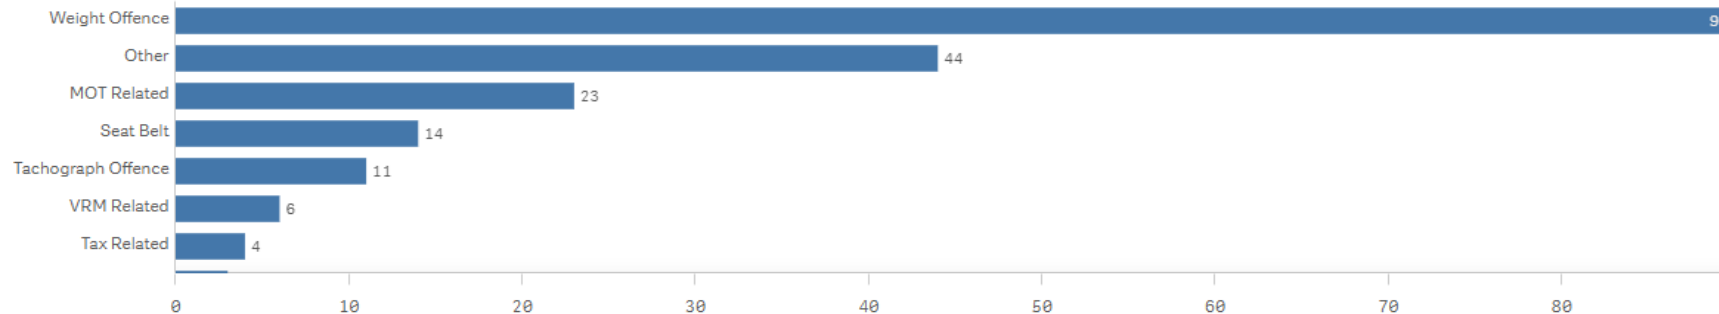

Activity - Non-Endorsable Offences