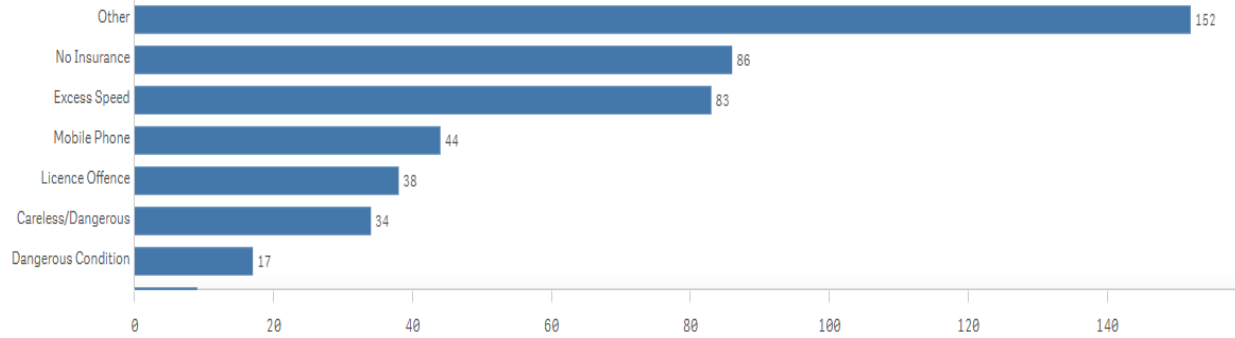

• Wider work recently

Our Roads Policing Unit (RPU) in the last quarter, covering **November to February** issued over **793 tickets** to motorists, for numerous road related offences.

The most common offences they are enforcing are:

Activity - Endorsable offences